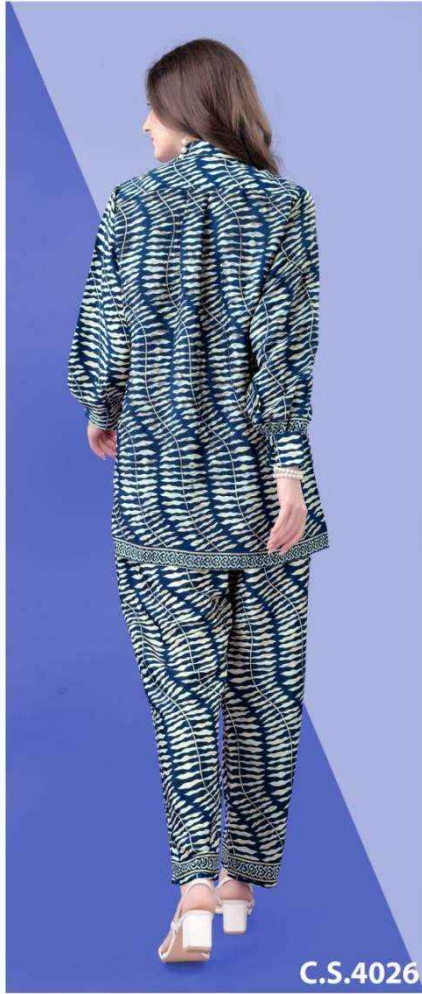

JISHA KAFTAN[®]

By

Beautifully Crafted

SILK CO-ORD Set

VOLUME-8

(FABRIC: Golden Foil Printed Silk)

C.S.4028

C.S.4030

LEGGINGS **PATIALA** **BEACHWEAR** **PANT** **BLOUSE** **RESORT WEAR** **KAFTAN** **CO-ORDs**

JISHA KAFTAN[®]

By

Beautifully Crafted

SILK CO-ORD Set

VOLUME-8

(FABRIC: Golden Foil Printed Silk)