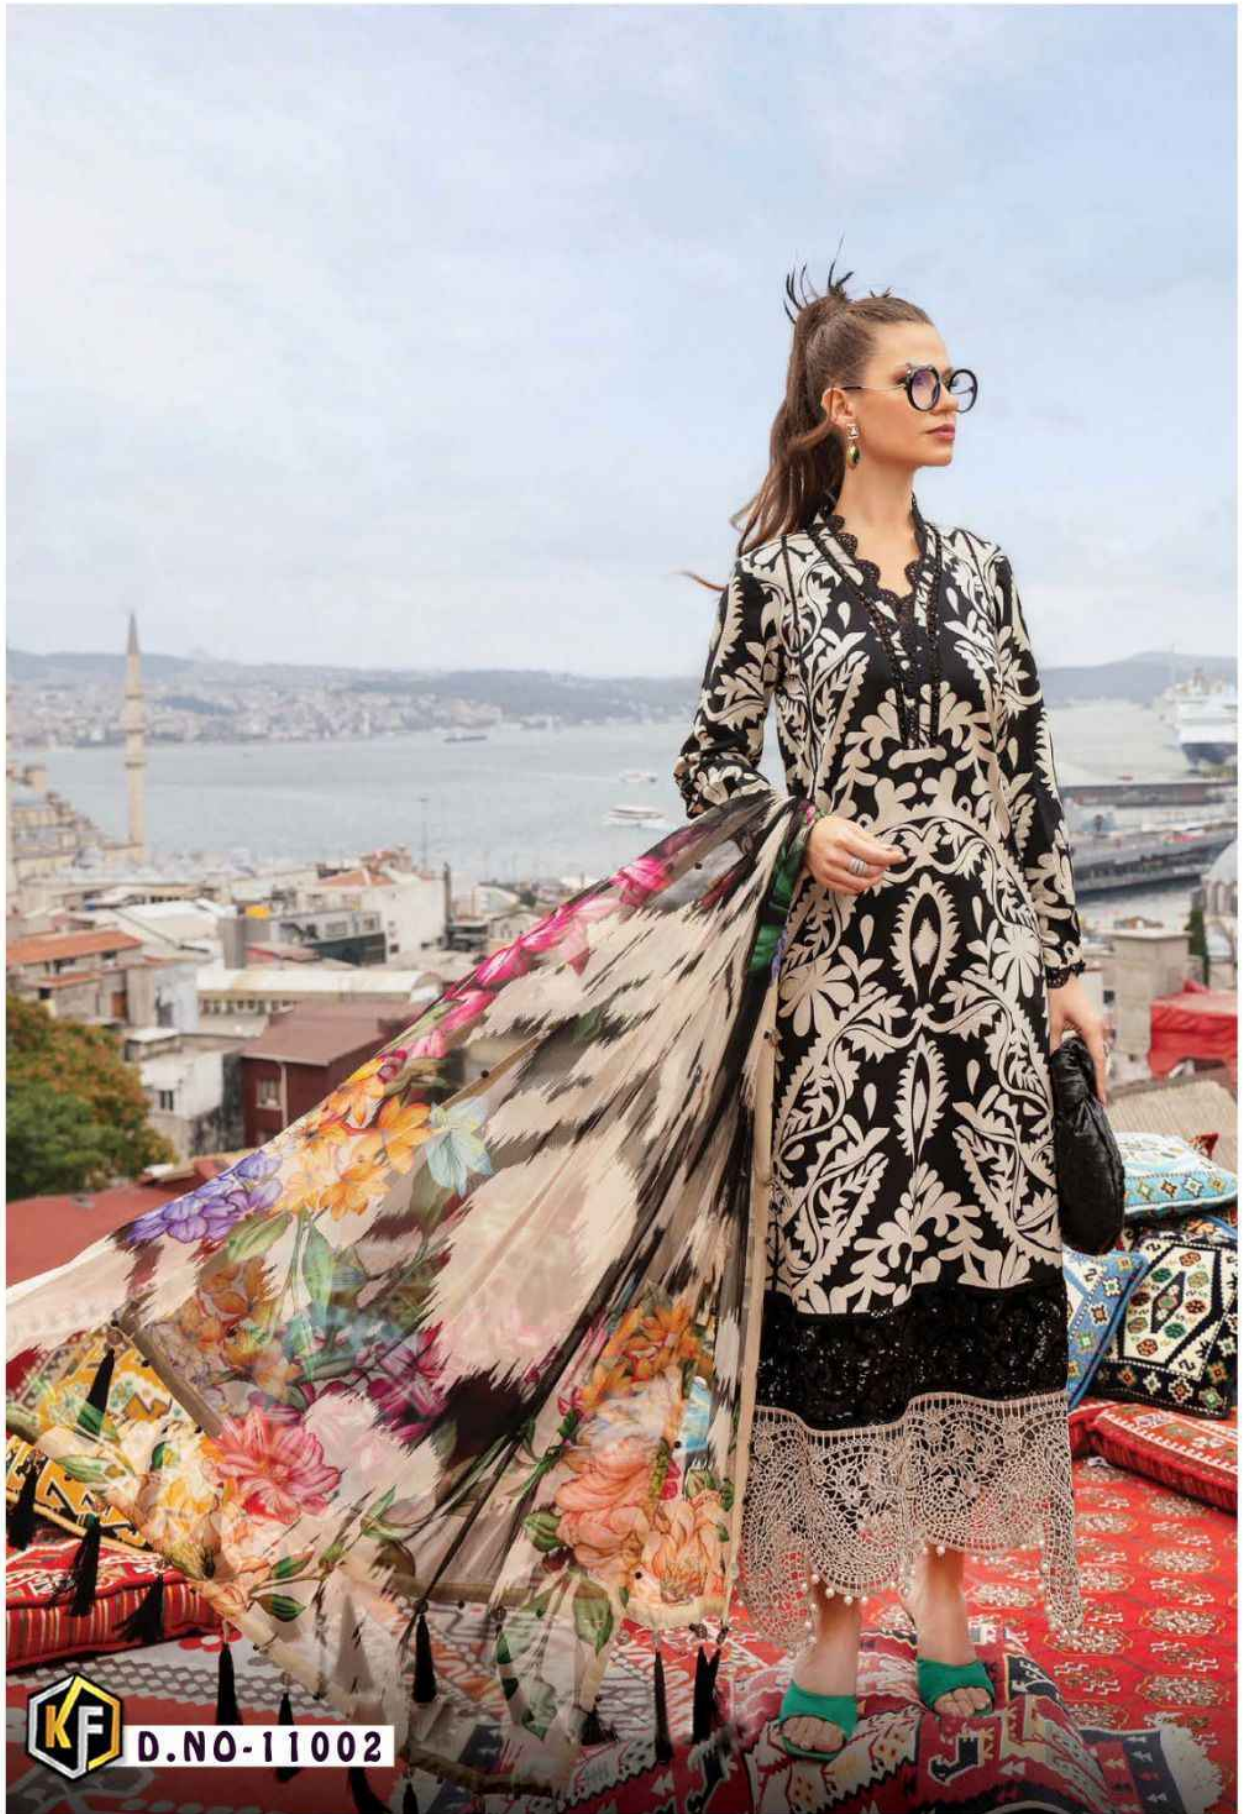

D.NO-11002