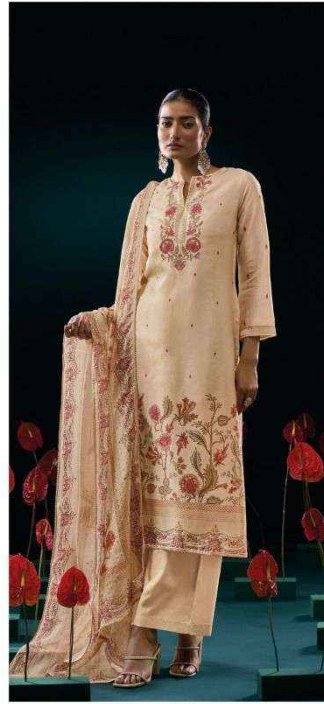

S3117-C

Ganga®
Fraide
S3117- A/B/C/D