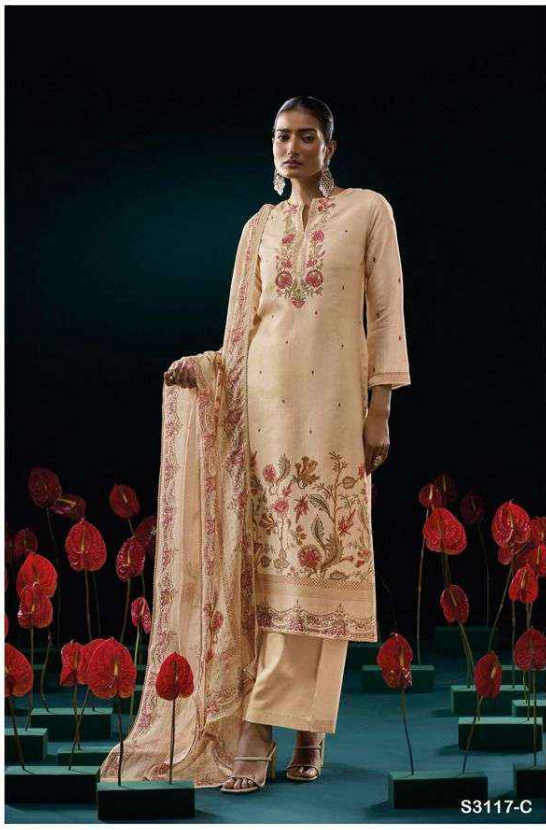

Ganga®
Fraide
S3117

| | |
|-----------------|--|
| PRODUCT NAME | <i>FRAIDE</i> |
| D.NO. | S3117 |
| DESCRIPTION | <p>TOP PREMIUM PURE BEMBERG GADWAL SILK JACQUARD PRINTED WITH EMBROIDERY & JARI CROCHET LACE.</p> <p>BOTTOM PREMIUM VISCOSE SILK SOLID COLOR.</p> <p>DUPATTA PREMIUM PURE ORGANZA SILK JACQUARD PRINTED WITH JARI CROCHET LACE.</p> |
| HSN CODE | 540834 |
| WHOLESALE PRICE | 2295/- EACH+GST(EXTRA) |

S3117-A

S3117-B

S3117-D

Ganga®

S3117-C

Ganga®
Fraide
S3117

Ganga®

Ganga®