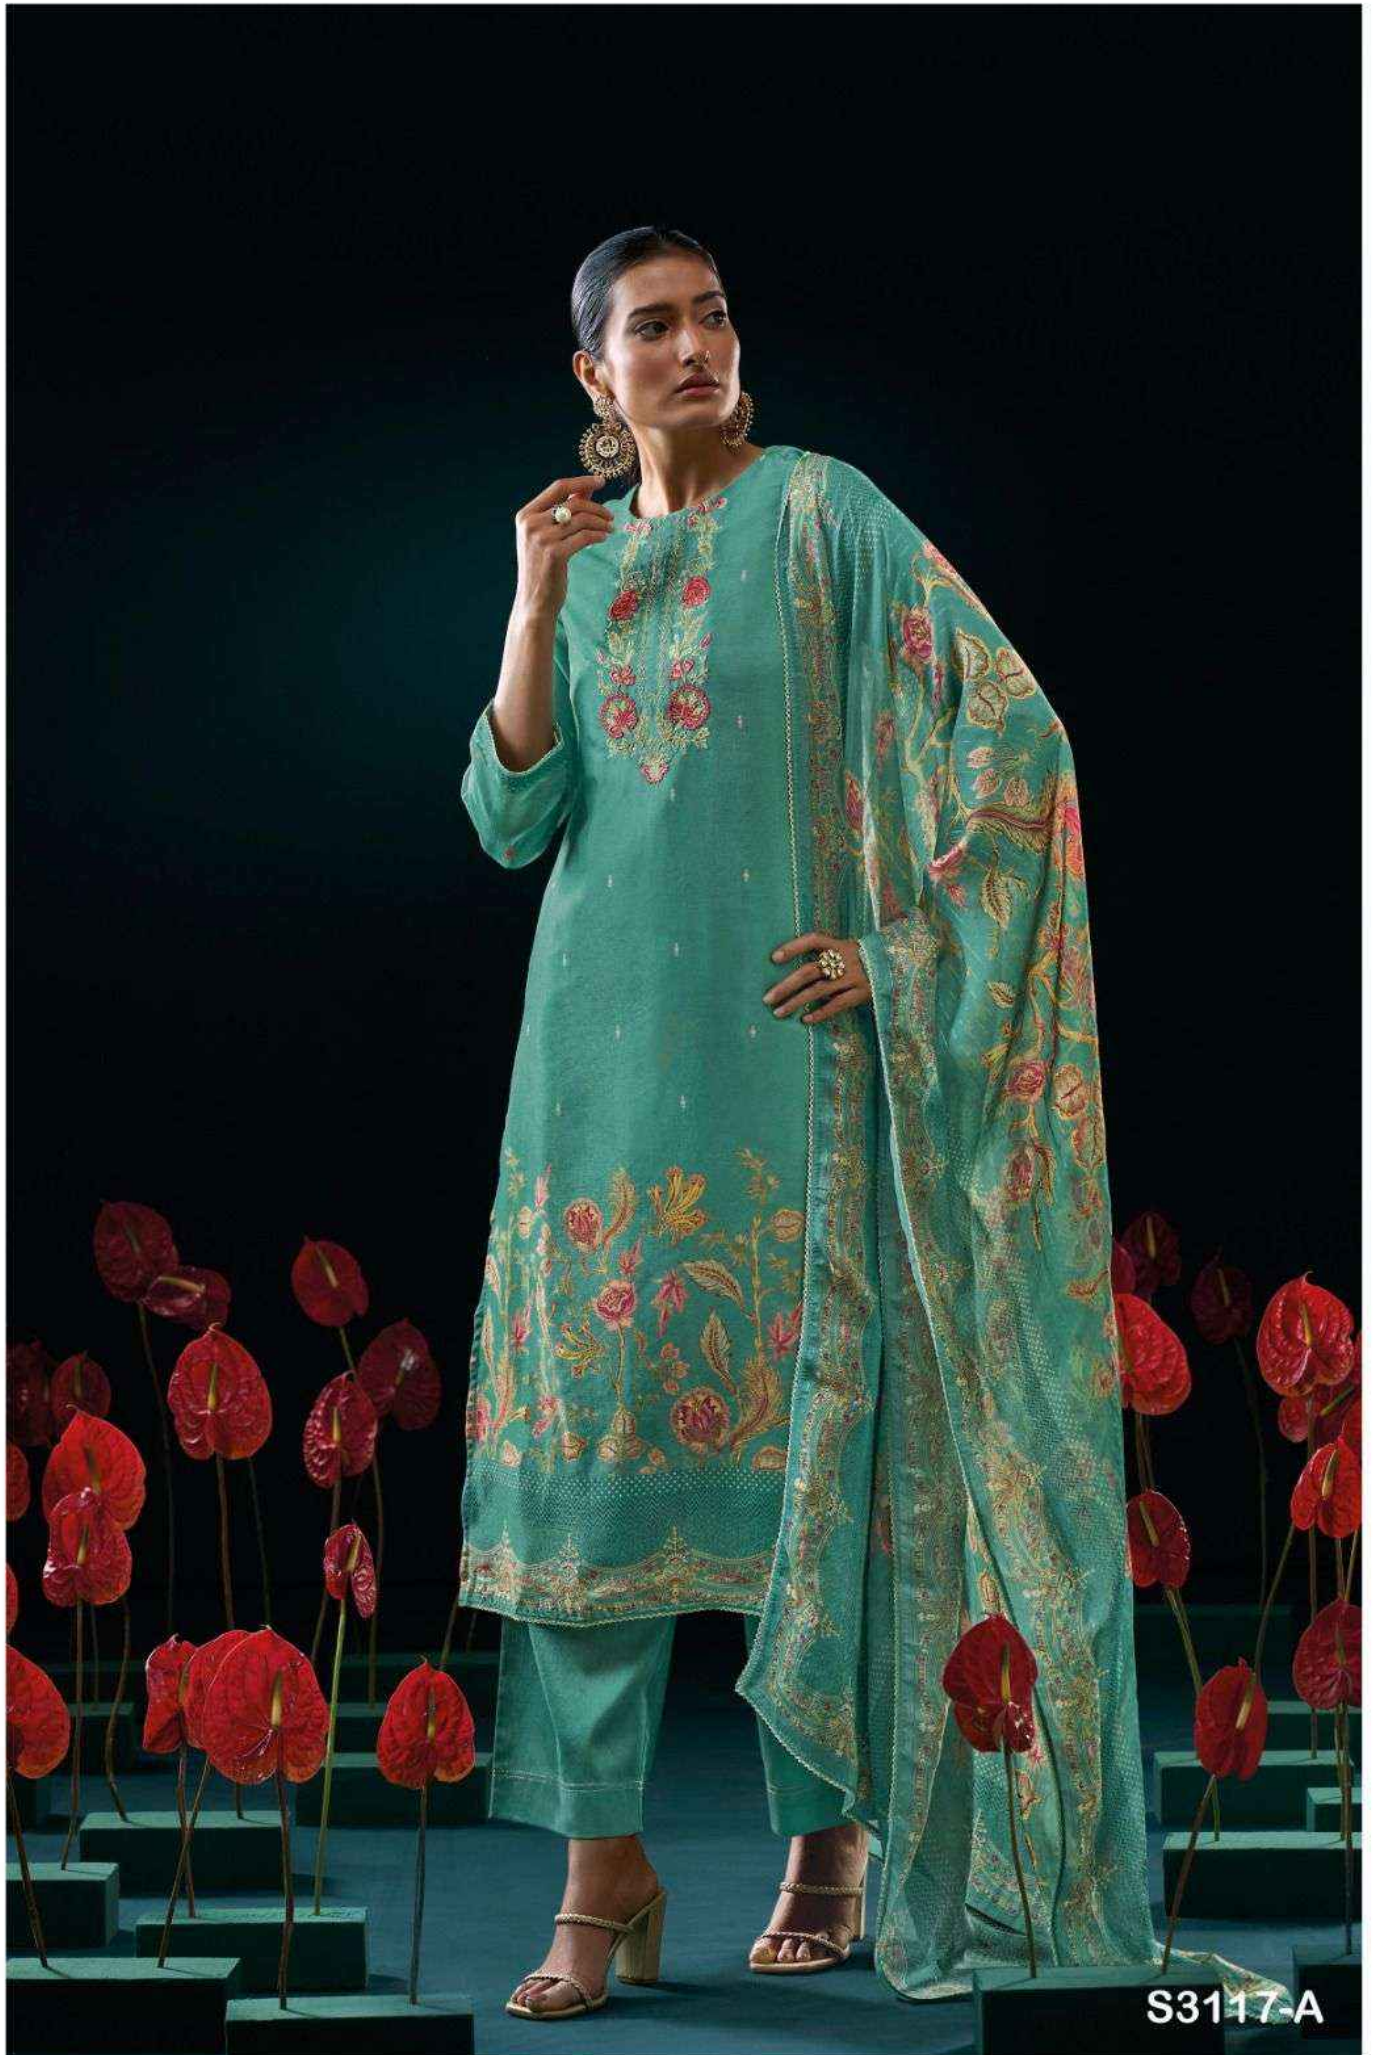

Ganga®  
Fraide  
S3117

PRODUCT NAME	<b><i>FRAIDE</i></b>
D.NO.	S3117
DESCRIPTION	<p><b>TOP</b> PREMIUM PURE BEMBERG GADWAL SILK JACQUARD PRINTED WITH EMBROIDERY &amp; JARI CROCHET LACE.</p> <p><b>BOTTOM</b> PREMIUM VISCOSE SILK SOLID COLOR.</p> <p><b>DUPATTA</b> PREMIUM PURE ORGANZA SILK JACQUARD PRINTED WITH JARI CROCHET LACE.</p>
HSN CODE	<b>540834</b>
WHOLESALE PRICE	<b>2295/- EACH+GST(EXTRA)</b>