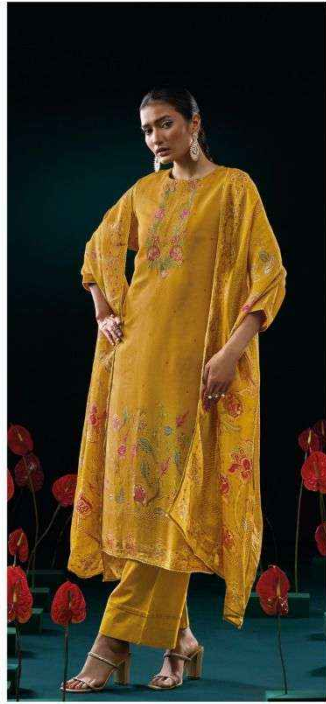

S3117-B

Ganga®
Fraide
S3117- A/B/C/D