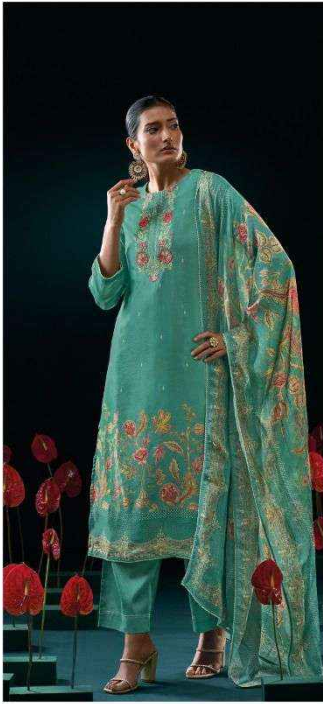

S3117-A

Ganga®
Fraide
S3117- A/B/C/D