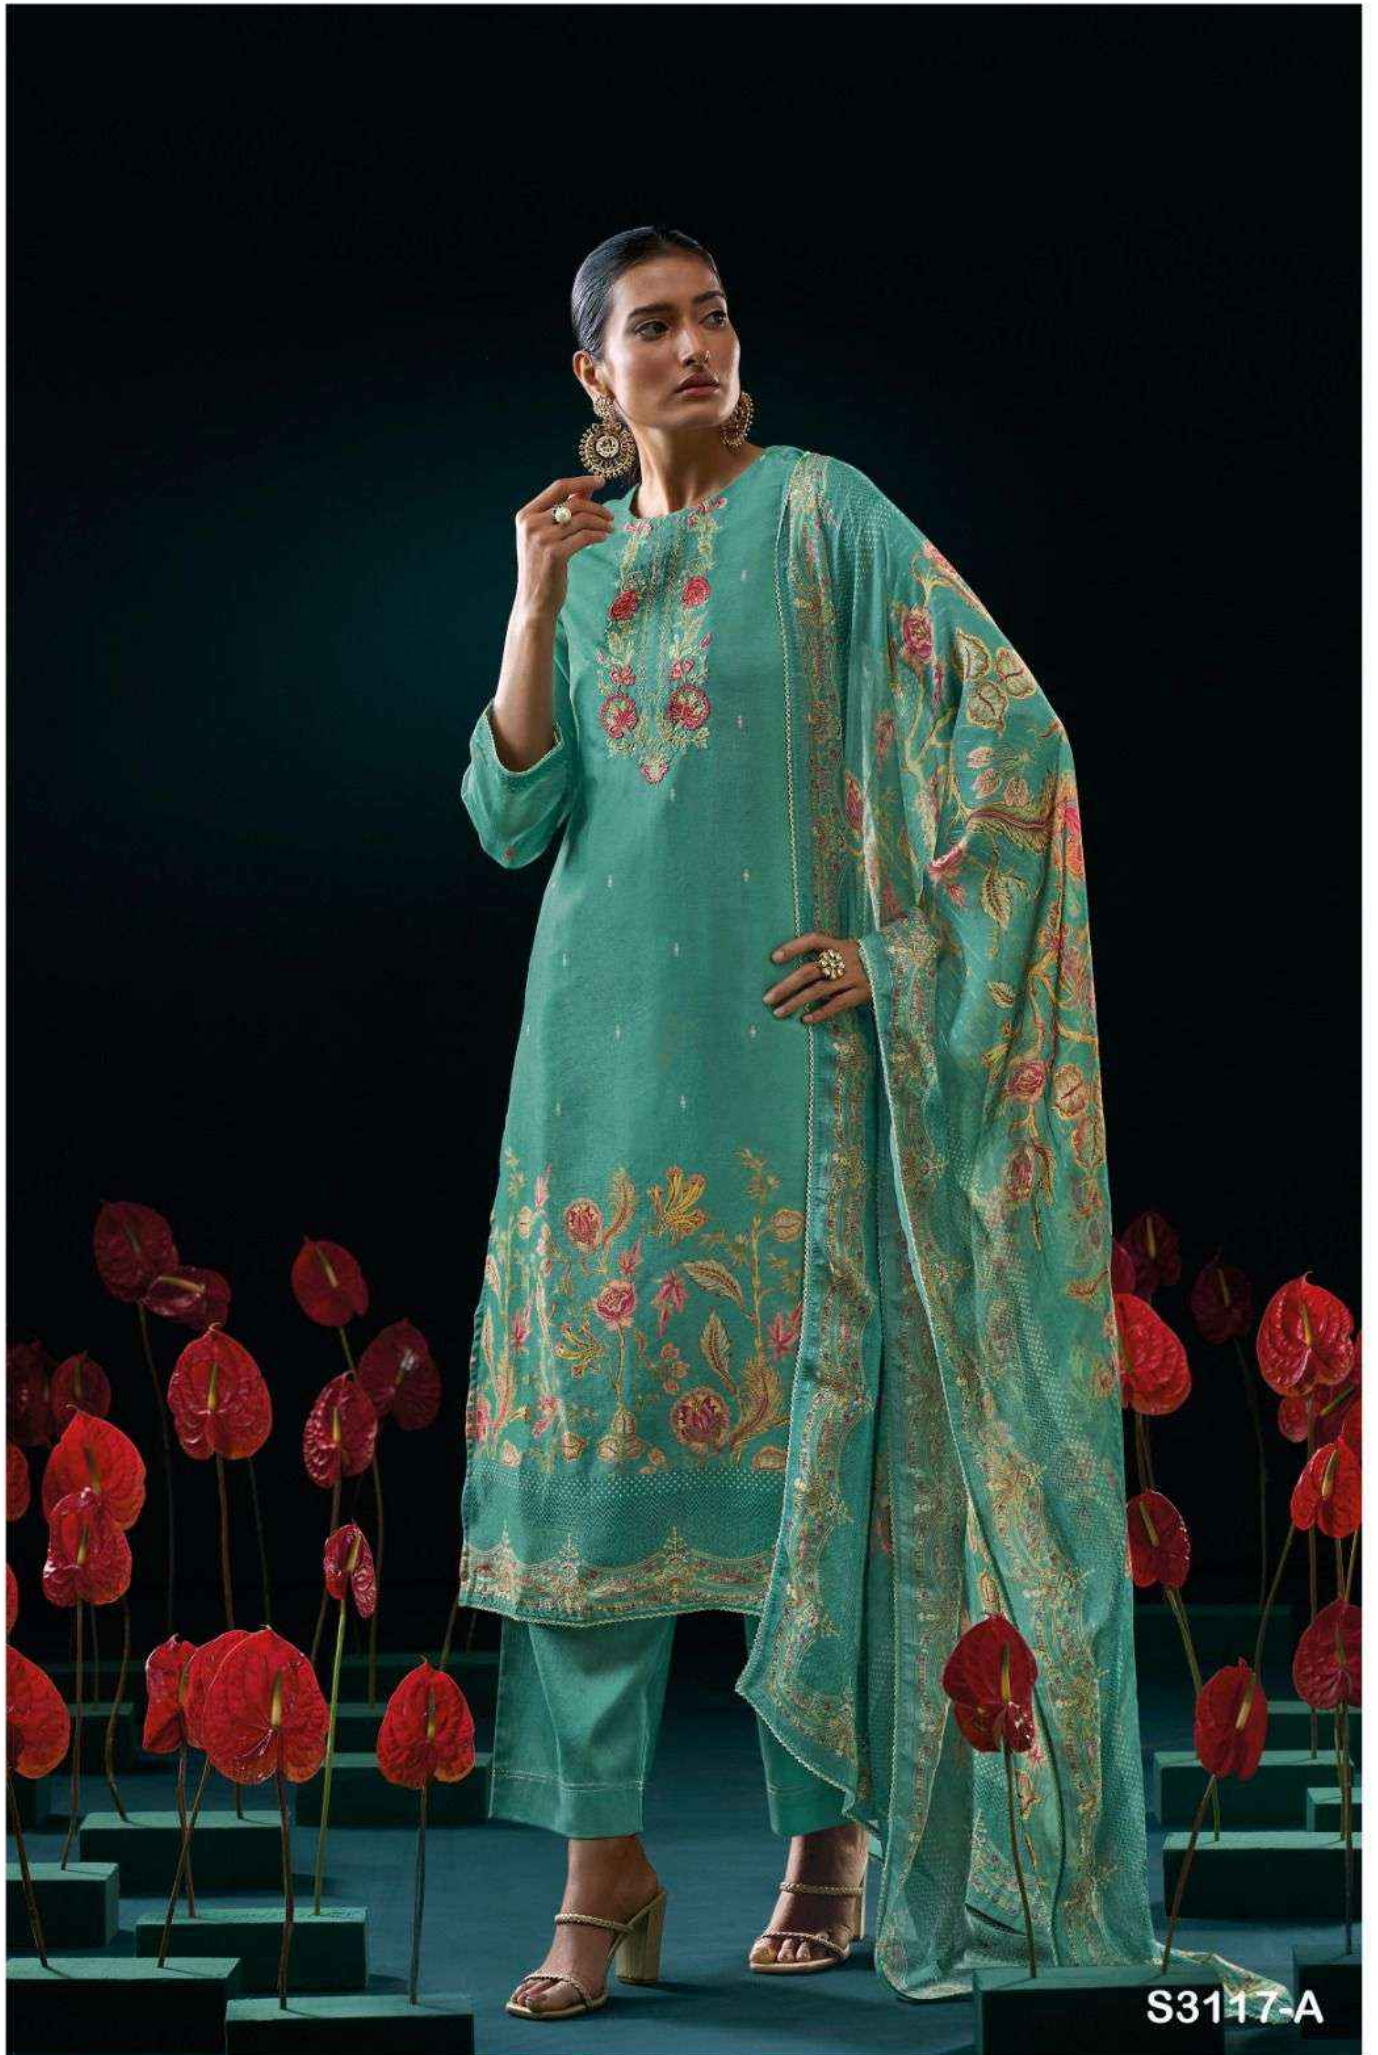

Ganga®
Fraide
S3117

| | |
|-----------------|--|
| PRODUCT NAME | <i>FRAIDE</i> |
| D.NO. | S3117 |
| DESCRIPTION | <p>TOP PREMIUM PURE BEMBERG GADWAL SILK JACQUARD PRINTED WITH EMBROIDERY & JARI CROCHET LACE.</p> <p>BOTTOM PREMIUM VISCOSE SILK SOLID COLOR.</p> <p>DUPATTA PREMIUM PURE ORGANZA SILK JACQUARD PRINTED WITH JARI CROCHET LACE.</p> |
| HSN CODE | 540834 |
| WHOLESALE PRICE | 2295/- EACH+GST(EXTRA) |