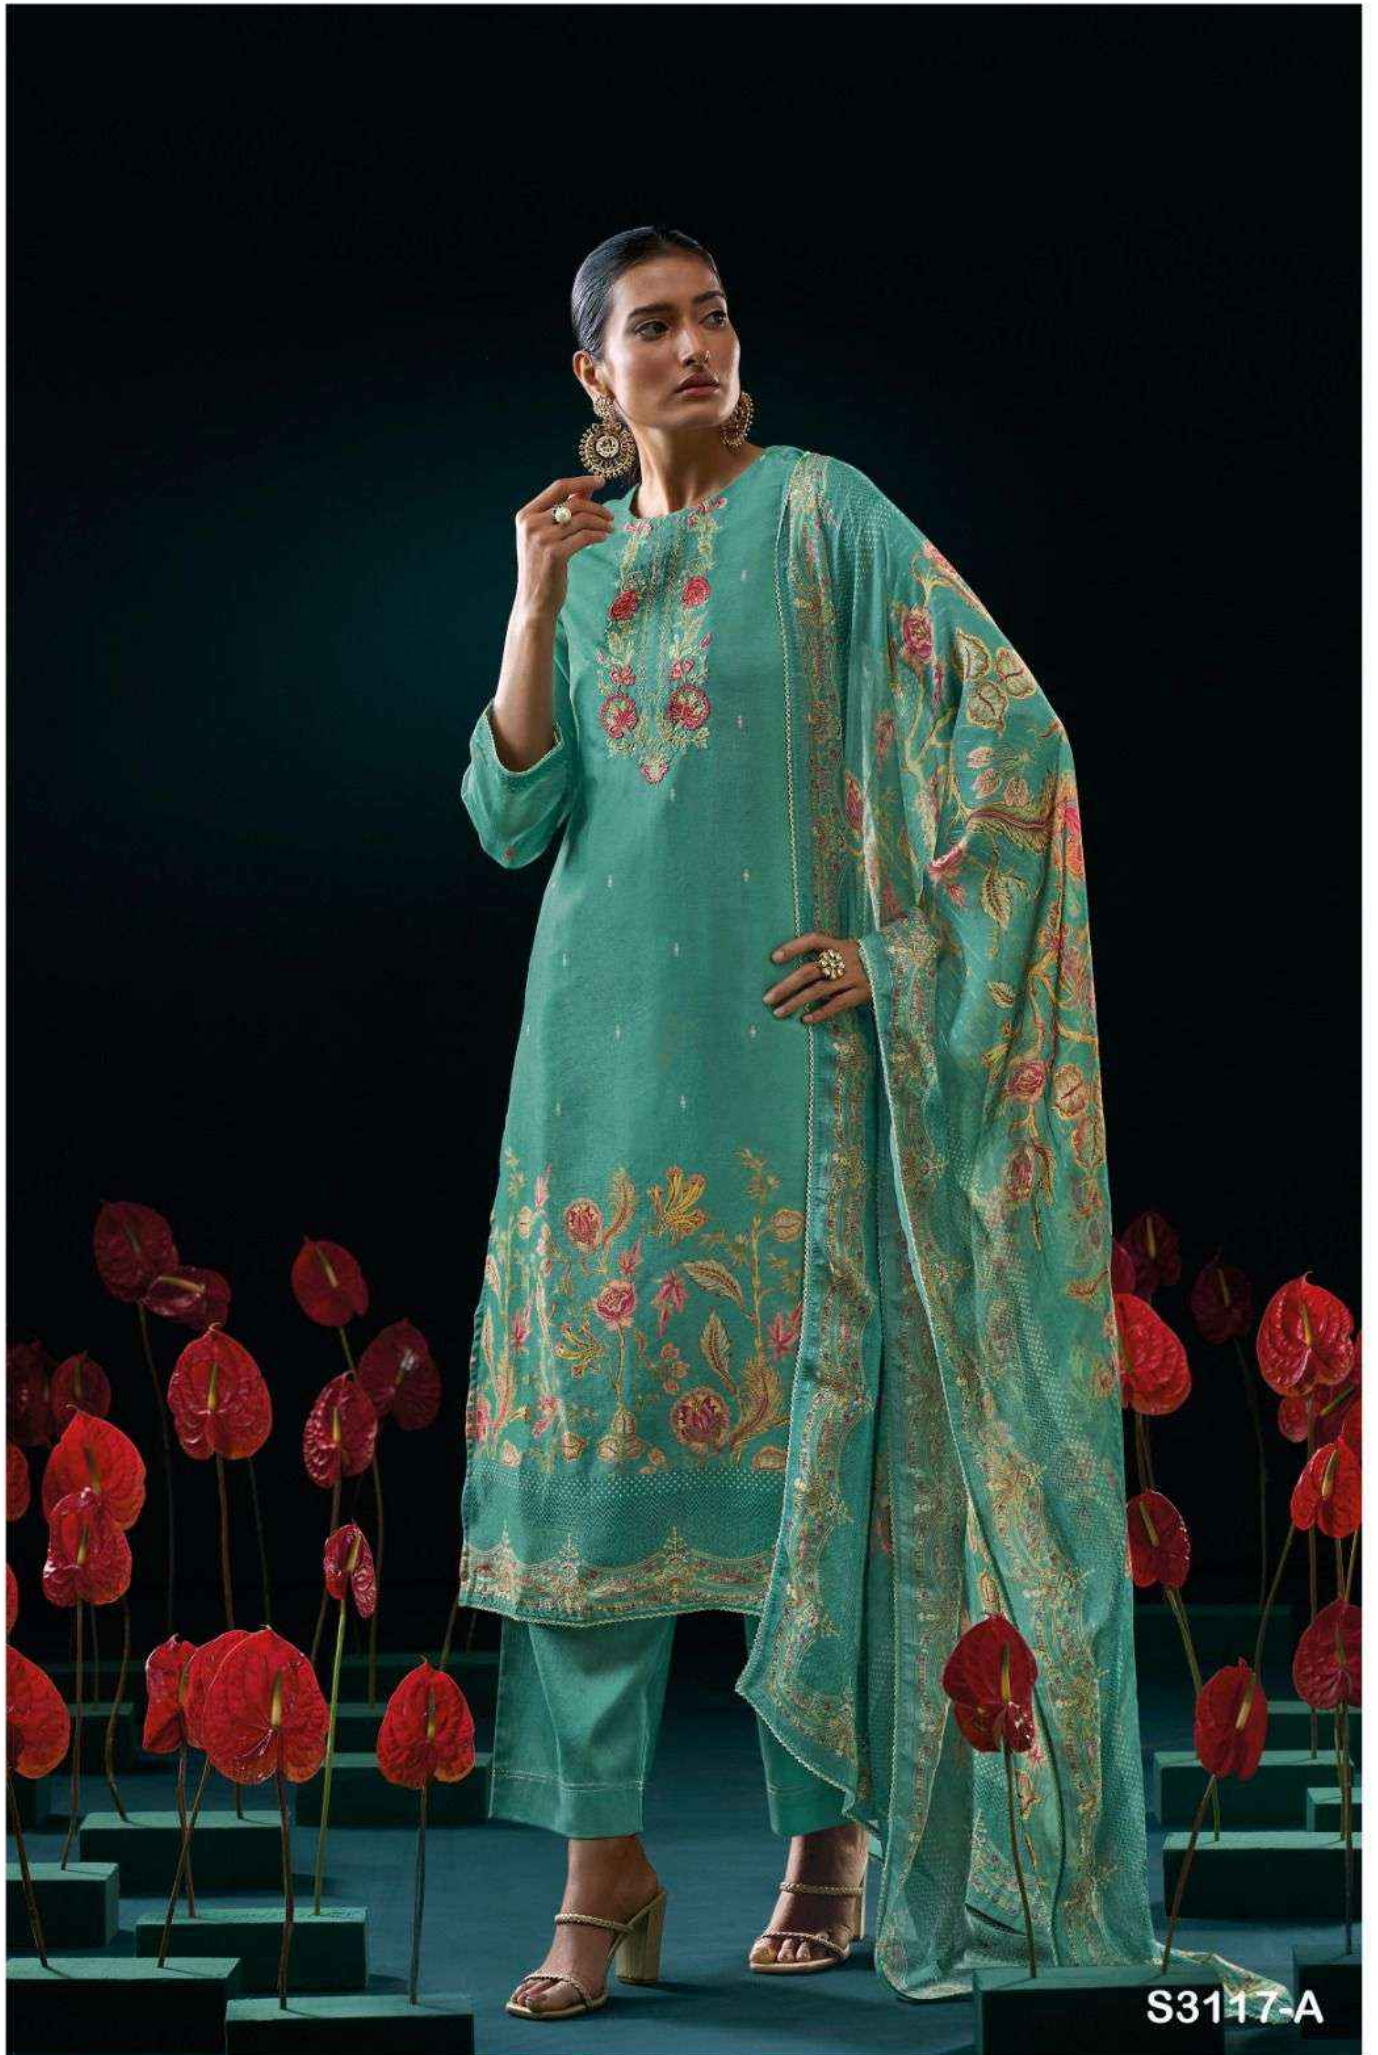

Ganga®
Fraide
S3117

PRODUCT NAME	<i>FRAIDE</i>
D.NO.	S3117
DESCRIPTION	TOP PREMIUM PURE BEMBERG GADWAL SILK JACQUARD PRINTED WITH EMBROIDERY & JARI CROCHET LACE. BOTTOM PREMIUM VISCOSE SILK SOLID COLOR. DUPATTA PREMIUM PURE ORGANZA SILK JACQUARD PRINTED WITH JARI CROCHET LACE.
HSN CODE	540834
WHOLESALE PRICE	2295/- EACH+GST(EXTRA)