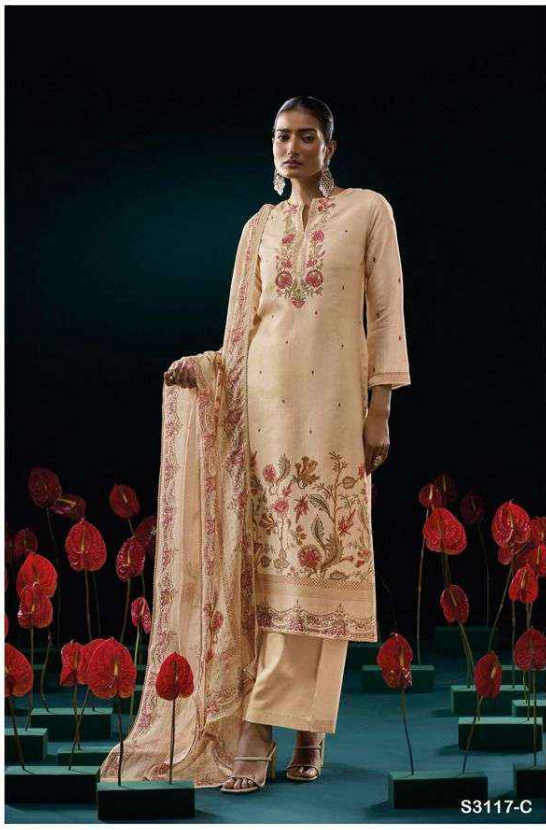

Ganga®
Fraide
S3117

PRODUCT NAME	<i>FRAIDE</i>
D.NO.	S3117
DESCRIPTION	TOP PREMIUM PURE BEMBERG GADWAL SILK JACQUARD PRINTED WITH EMBROIDERY & JARI CROCHET LACE. BOTTOM PREMIUM VISCOSE SILK SOLID COLOR. DUPATTA PREMIUM PURE ORGANZA SILK JACQUARD PRINTED WITH JARI CROCHET LACE.
HSN CODE	540834
WHOLESALE PRICE	2295/- EACH+GST(EXTRA)

S3117-A

S3117-B

S3117-D

Ganga®

S3117-C

Ganga®
Fraide
S3117

Ganga®

Ganga®