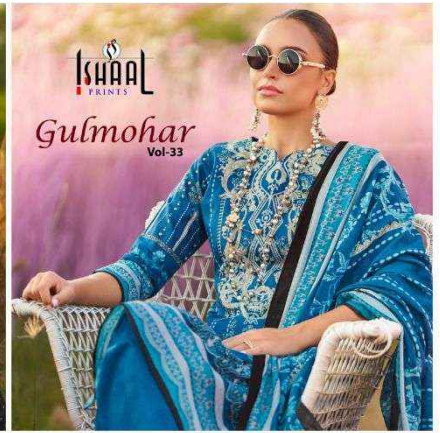

# *Gulmohar*

Vol-33

CODE  
33002

*"Inspired by Flowers, Styled for Today."*

"Nature's Story, Told in  
Fabric and Style."

CODE  
33003

ISHAAL  
PRINTS

ISHAAL  
PRINTS

CODE  
33001

*"Celebrate Ethnic Beauty  
with a Floral Twist."*

"Nature's Palette,  
Woven into Style."

CODE  
33004

ISHAAL  
PRINTS

ISHAAL  
PRINTS

ISHAAL  
PRINTS

*"Threads of Culture,  
Blossoms of Fashion."*

CODE  
33006

CODE  
33009

**KHAAL**  
PRINTS

CODE  
33010

*"Modern Elegance,  
Blooming with Heritage."*

CODE  
33001

CODE  
33002

CODE  
33003

CODE  
33007

CODE  
33008

CODE  
33009

CODE  
33004

CODE  
33005

CODE  
33006

CODE  
33010

ISHAAL  
PRINTS  
Gulmohar  
Vol-33