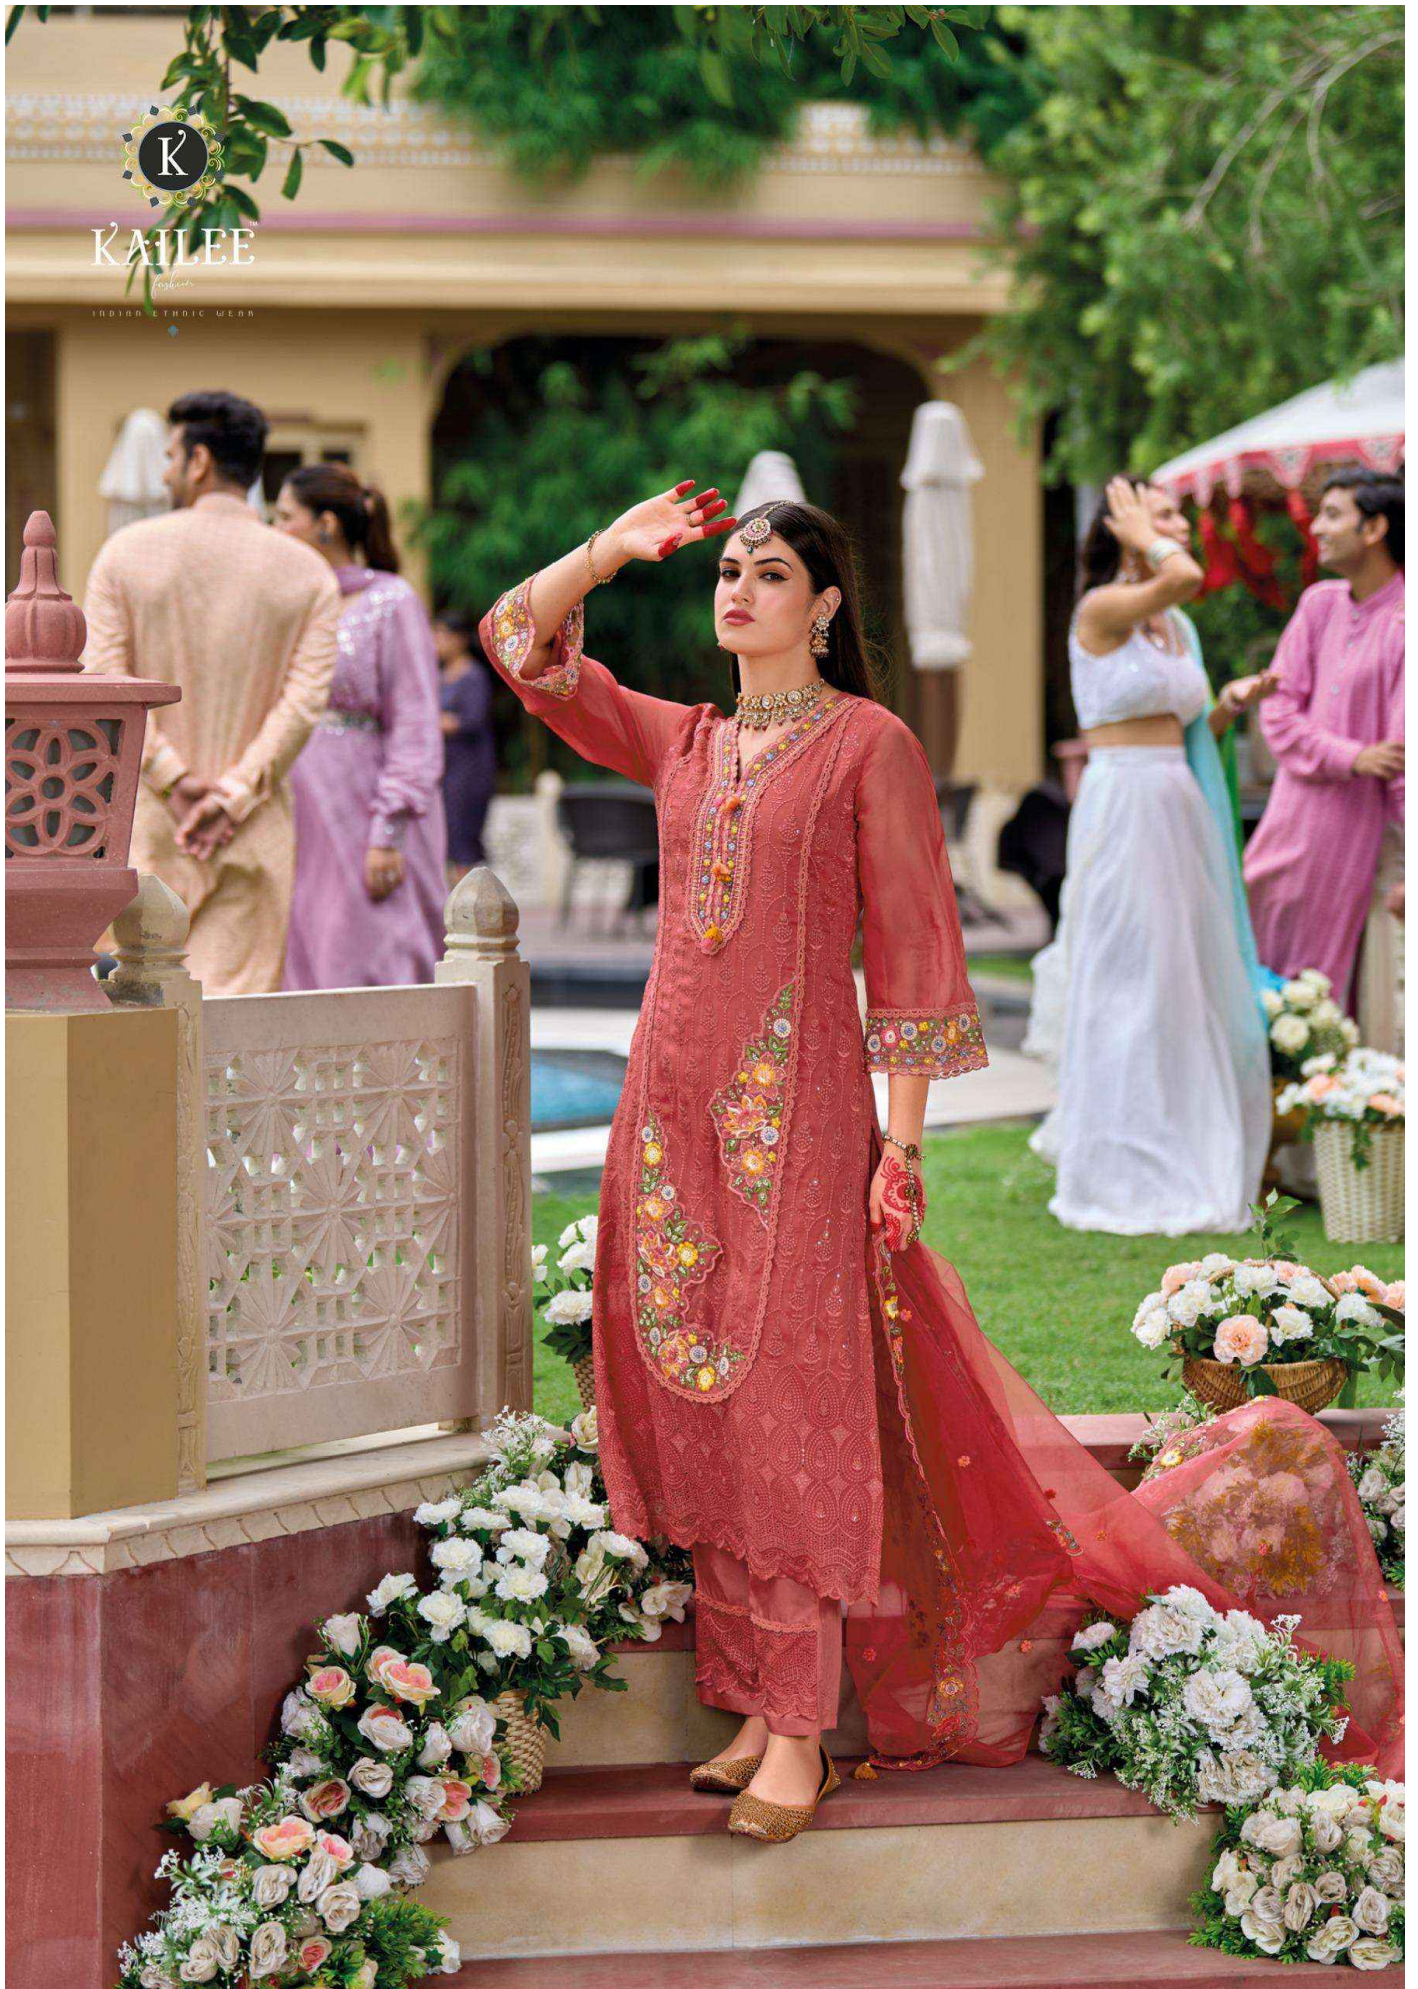

Alfaz

KAILEE™
fashion
INDIAN ETHNIC WEAR

Alfaz

KAILEE™
fashion
INDIAN ETHNIC WEAR

KAILEE™
fashion
INDIAN ETHNIC WEAR

KAILEETM
fashion
INDIAN ETHNIC WEAR

42802

**FIT
FASHION
GUIDE**

My style is not that big. I wear dresses, tight pants, and I wear diamonds

KAILEE

INDIAN ETHNIC WEAR

KAILEE™
fashion
INDIAN ETHNIC WEAR

KAILEE™

INDIAN CLASSIC WEAR

42801

42801