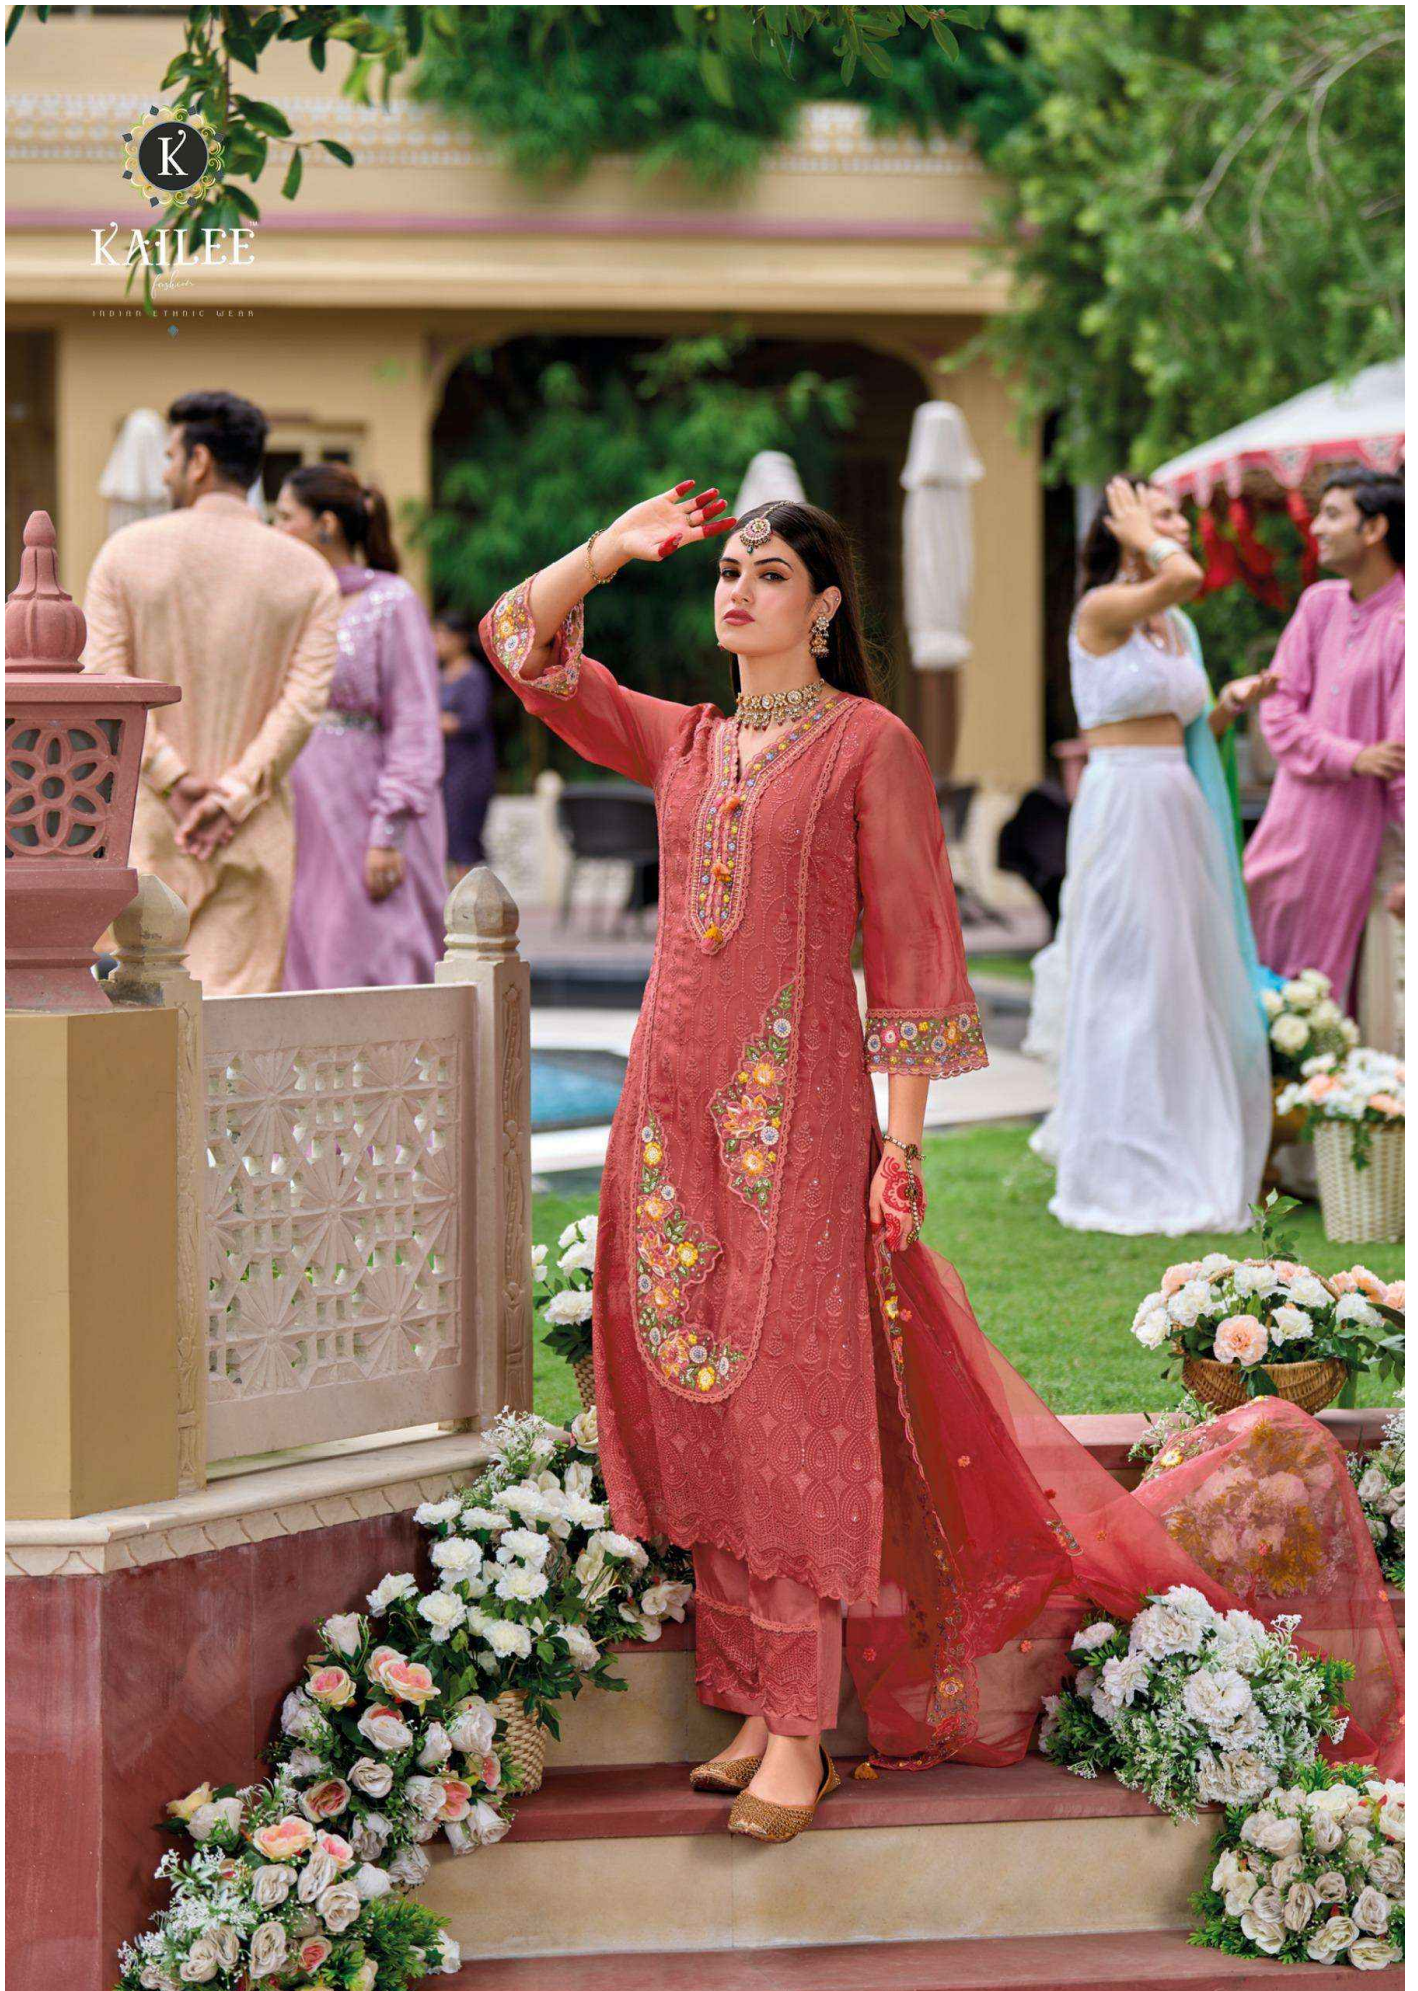

Alfaz

KAILEE™
fashion
INDIAN ETHNIC WEAR

Alfaz

KAILEE™
fashion
INDIAN ETHNIC WEAR

KAILEE™
fashion
INDIAN ETHNIC WEAR

KAILEE™
fashion
INDIAN ETHNIC WEAR

42802

**FIT
FASHION
GUIDE**

My style is not that big. I wear dresses, tight pants, and I wear diamonds

KAILEE

INDIAN ETHNIC WEAR

KAILEE™

fashion

INDIAN ETHNIC WEAR

KAILEE™

INDIAN CLASSIC WEAR