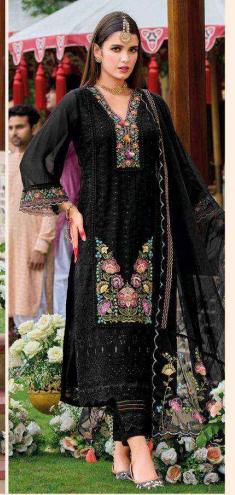

Alfaz

KAILEE™
fashion
INDIAN ETHNIC WEAR

Alfaz

KAILEE™
fashion
INDIAN ETHNIC WEAR

KAILEE™
fashion
INDIAN ETHNIC WEAR

KAILEETM
fashion
INDIAN ETHNIC WEAR

42802

**FIT
FASHION
GUIDE**

My style is not that big. I wear dresses, tight pants, and I wear diamonds

KAILEE

INDIAN ETHNIC WEAR

KAILEE™
fashion
INDIAN ETHNIC WEAR

KAILEE™

INDIAN CLASSIC WEAR

42801

42801

42802

42803

42804

42805

42806

Alfaz