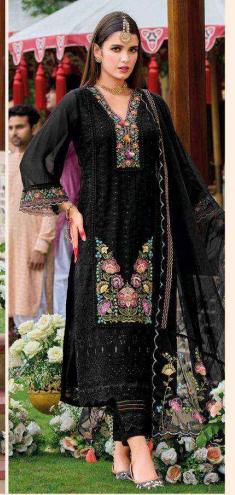

Alfaz

KAILEE™
fashion
INDIAN ETHNIC WEAR

Alfaz

KAILEE™
fashion
INDIAN ETHNIC WEAR

KAILEE™
fashion
INDIAN ETHNIC WEAR

KAILEE™
fashion
INDIAN ETHNIC WEAR

42802

**FIT
FASHION
GUIDE**

My style is not that big. I wear dresses, tight pants, and I wear diamonds

KAILEE

INDIAN ETHNIC WEAR

KAILEE™

fashion

INDIAN ETHNIC WEAR

KAILEE™

INDIAN CLASSIC WEAR

42801

42801

42802

42803

42804

42805

42806

Alfaz