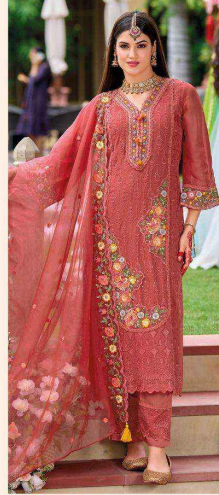

Alfaz

KAILEE™
fashion
INDIAN ETHNIC WEAR

Alfaz

KAILEE™
fashion
INDIAN ETHNIC WEAR

KAILEE™
fashion
INDIAN ETHNIC WEAR

KAILEE™
fashion
INDIAN ETHNIC WEAR

42802

**FIT
FASHION
GUIDE**

My style is not that big. I wear dresses, tight pants, and I wear diamonds

KAILEE

INDIAN ETHNIC WEAR

KAILEE™

fashion

INDIAN ETHNIC WEAR

KAILEE™

INDIAN CLASSIC WEAR

42801

42801

42802

42803

42804

42805

42806

Alfaz