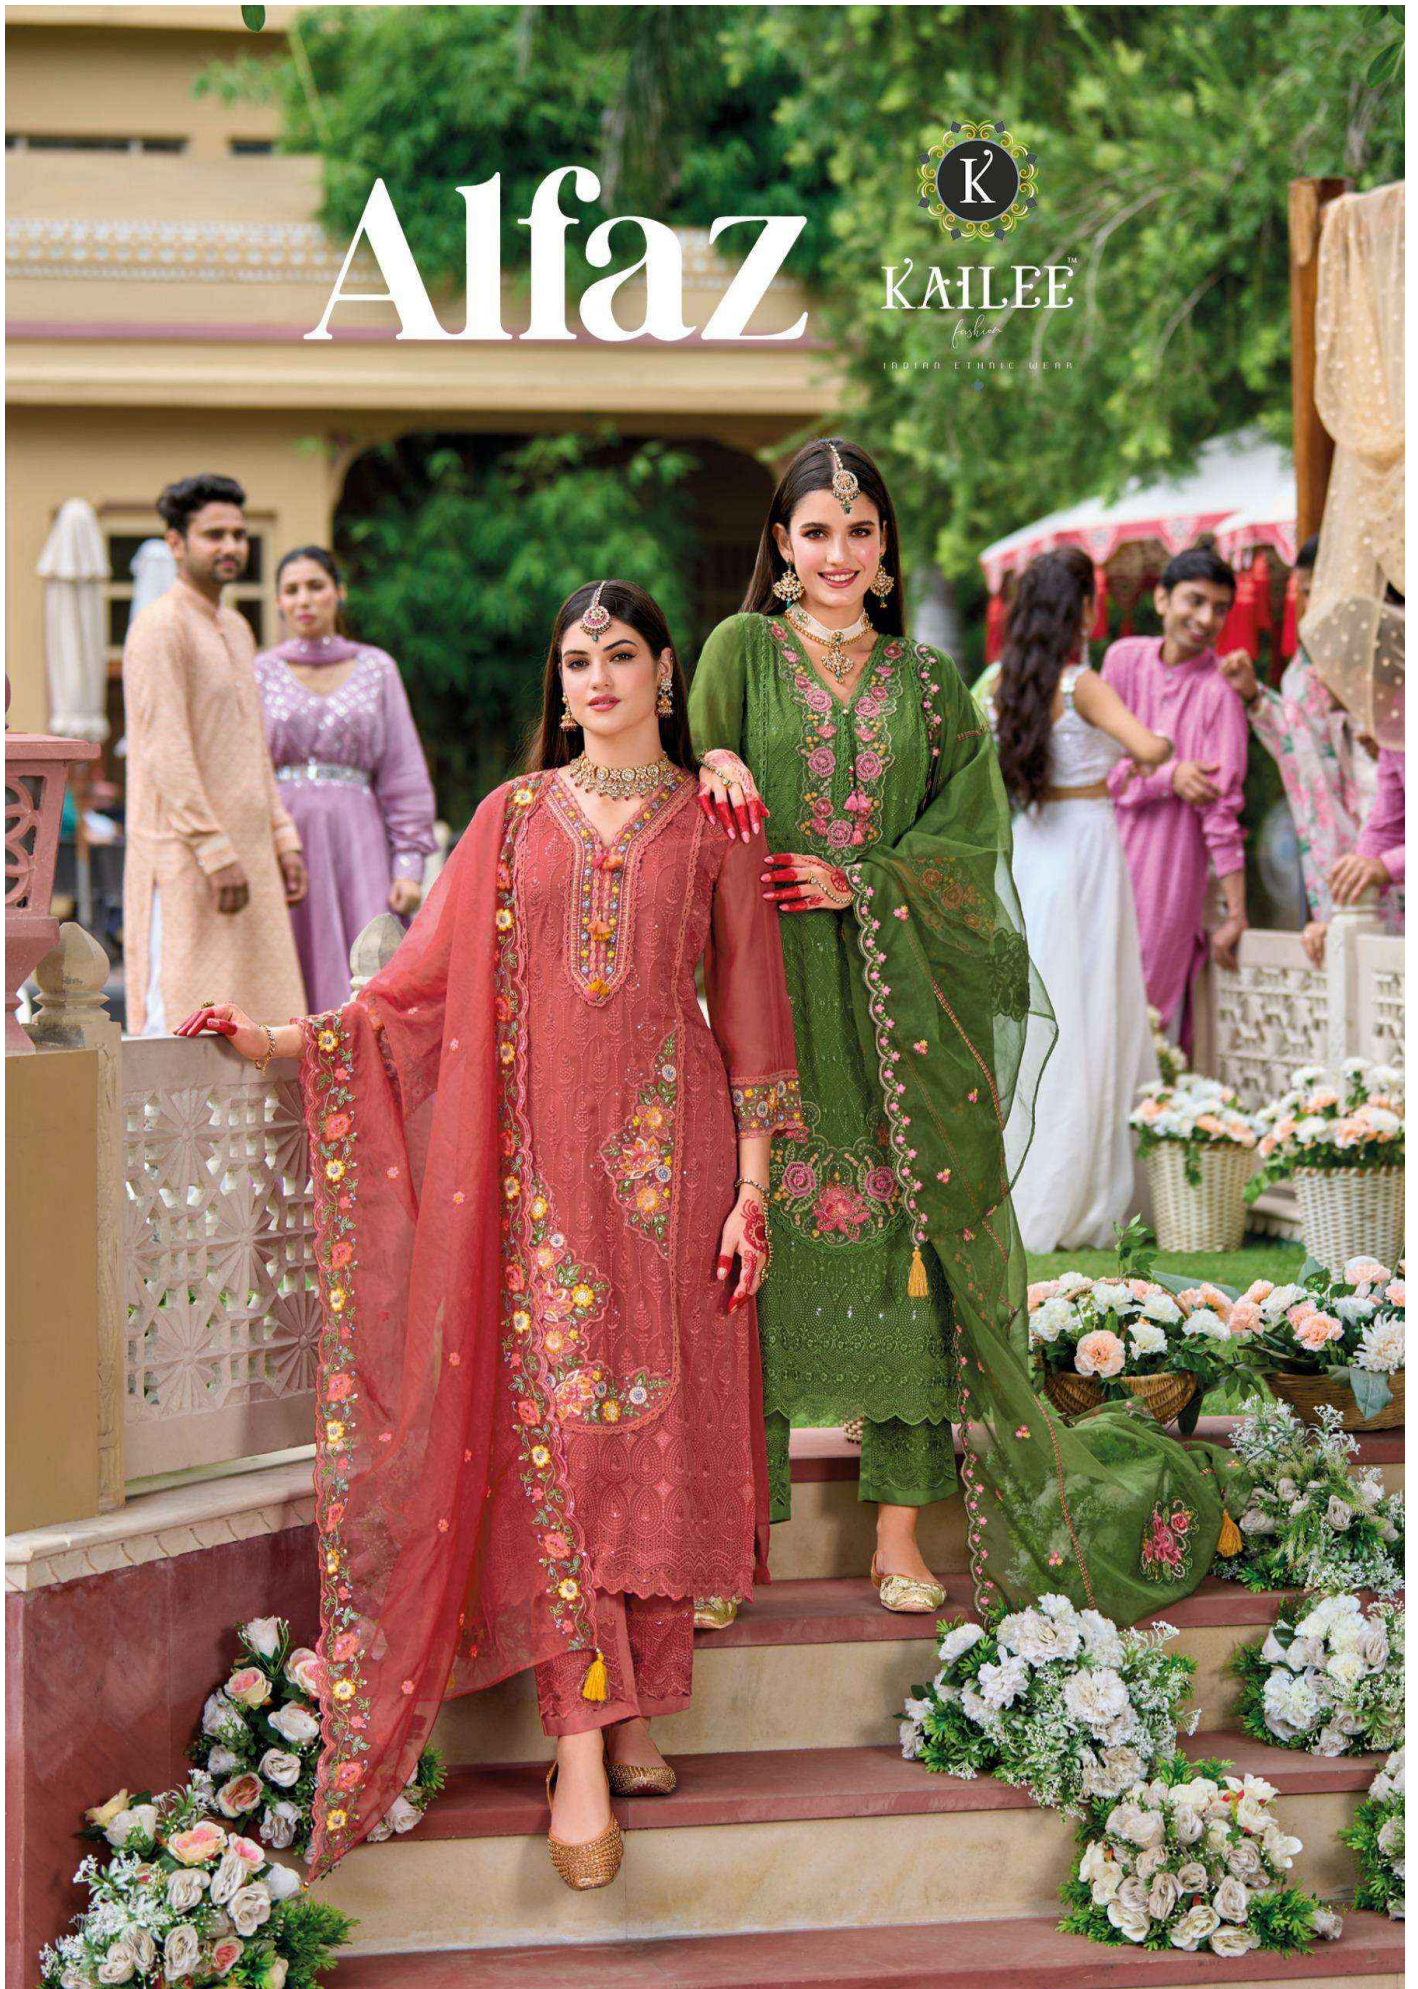

Alfaz

KAILEE™
fashion
INDIAN ETHNIC WEAR

Alfaz

KAILEE™
fashion
INDIAN ETHNIC WEAR

KAILEE™
fashion
INDIAN ETHNIC WEAR

KAILEE™
fashion
INDIAN ETHNIC WEAR

42802

**FIT
FASHION
GUIDE**

My style is not that big. I wear dresses, tight pants, and I wear diamonds

KAILEE

INDIAN ETHNIC WEAR

KAILEE™

fashion

INDIAN ETHNIC WEAR

KAILEE™

INDIAN CLASSIC WEAR

42801

42801

42802

42803

42804

42805

42806

Alfaz