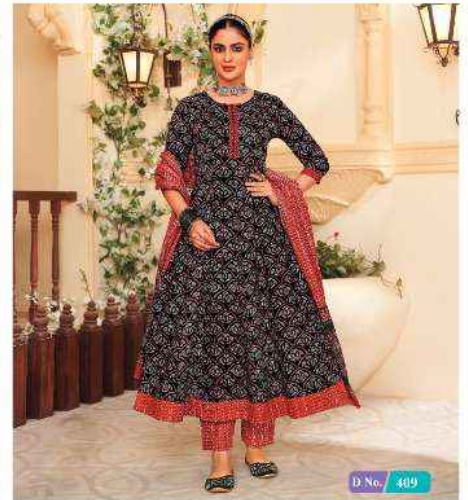

ANARKALI- 4

100 COTTON

MCM

Life
Style

ANARKALI- 4

100 COTTON

MCM

Life
Style