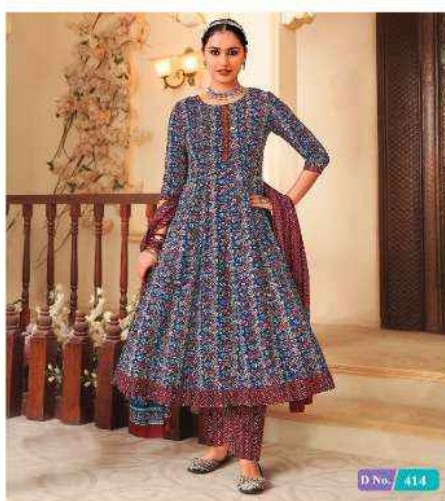

MCM Anarkali
Website : www.mcm.lifestyle.in
Email : info@lifestyle.in

CONNECT WITH US ON

© 2014 MCM LIFESTYLE. ALL RIGHTS RESERVED.
MCM LIFESTYLE. INDIA. PVT. LTD.