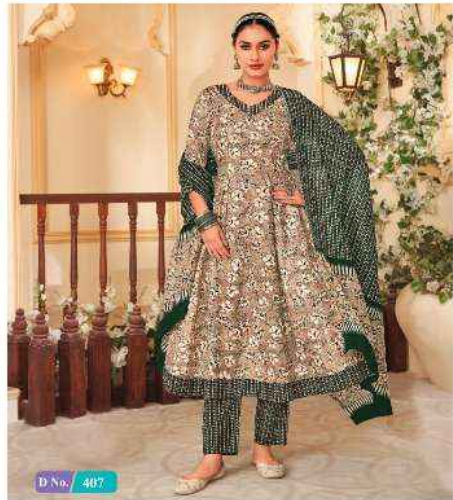

MCM Anarkali
Website : www.mcm.lifestyle.in
Email : info@lifestyle.in

CONNECT WITH US ON

© 2014 MCM LIFESTYLE. ALL RIGHTS RESERVED.
MCM LIFESTYLE. INDIA. PVT. LTD.