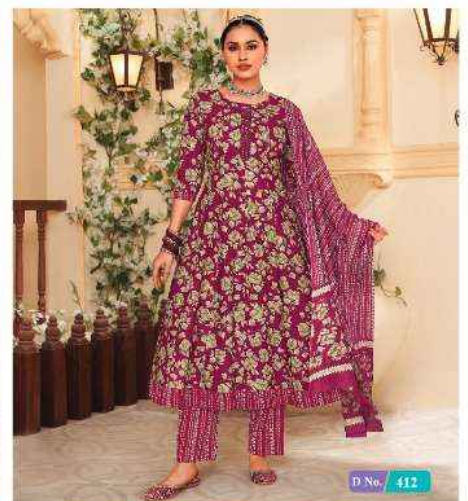

MCM Anarkali
Website : www.mcm.lifestyle.in
Email : info@lifestyle.in

CONNECT WITH US ON

© 2014 MCM LIFESTYLE. ALL RIGHTS RESERVED.
MCM LIFESTYLE. INDIA. PVT. LTD.