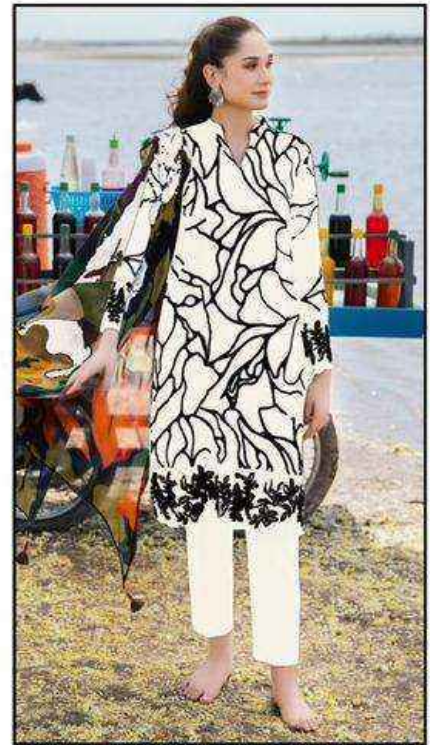

1001

1002

1003

1004

1005

1006

ZESH TEXTILE
VISION FOR A BETTER OUTLOOK

BAROQUE

A Product By.

Gull Ahmed ORIGINAL LAWN™
LAWN COLLECTION

ZESH TEXTILE
VISION FOR A BETTER OUTLOOK

1001

ZESH TEXTILE
VISION FOR A BETTER OUTLOOK

BAROQUE

A Product By.

Gull Ahmed ORIGINAL LAWNTM
LAWN COLLECTION