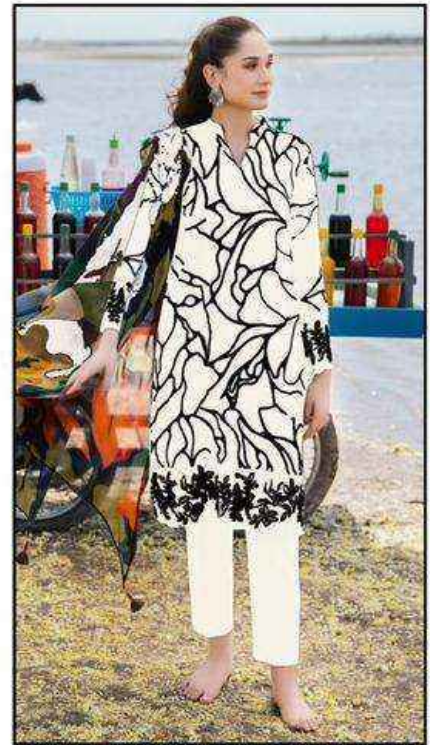

ZESH TEXTILE
VISION FOR A BETTER OUTLOOK

1006

ZESH TEXTILE
VISION FOR A BETTER OUTLOOK

BAROQUE

A Product By.

Gull Ahmed ORIGINAL LAWNTM
LAWN COLLECTION

1001

1002