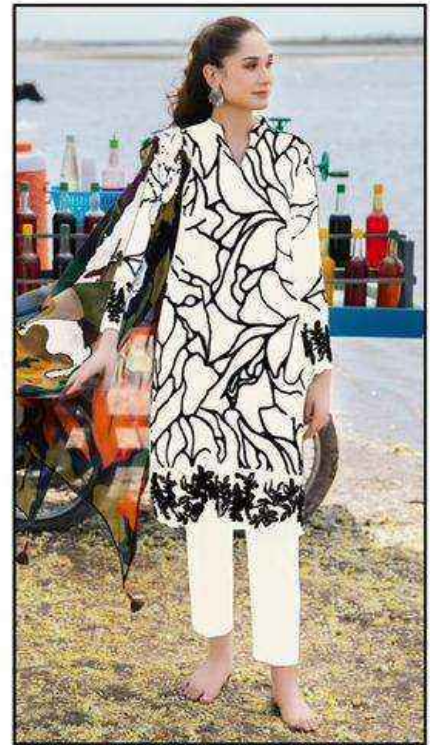

1001

1002

1003

1004

1005

1006

ZESH TEXTILE
VISION FOR A BETTER OUTLOOK

BAROQUE

A Product By.

Gull Ahmed ORIGINAL LAWNTM
LAWN COLLECTION

ZESH TEXTILE
VISION FOR A BETTER OUTLOOK

1001

ZESH TEXTILE
VISION FOR A BETTER OUTLOOK

BAROQUE

A Product By.

Gull Ahmed ORIGINAL LAWNTM
LAWN COLLECTION