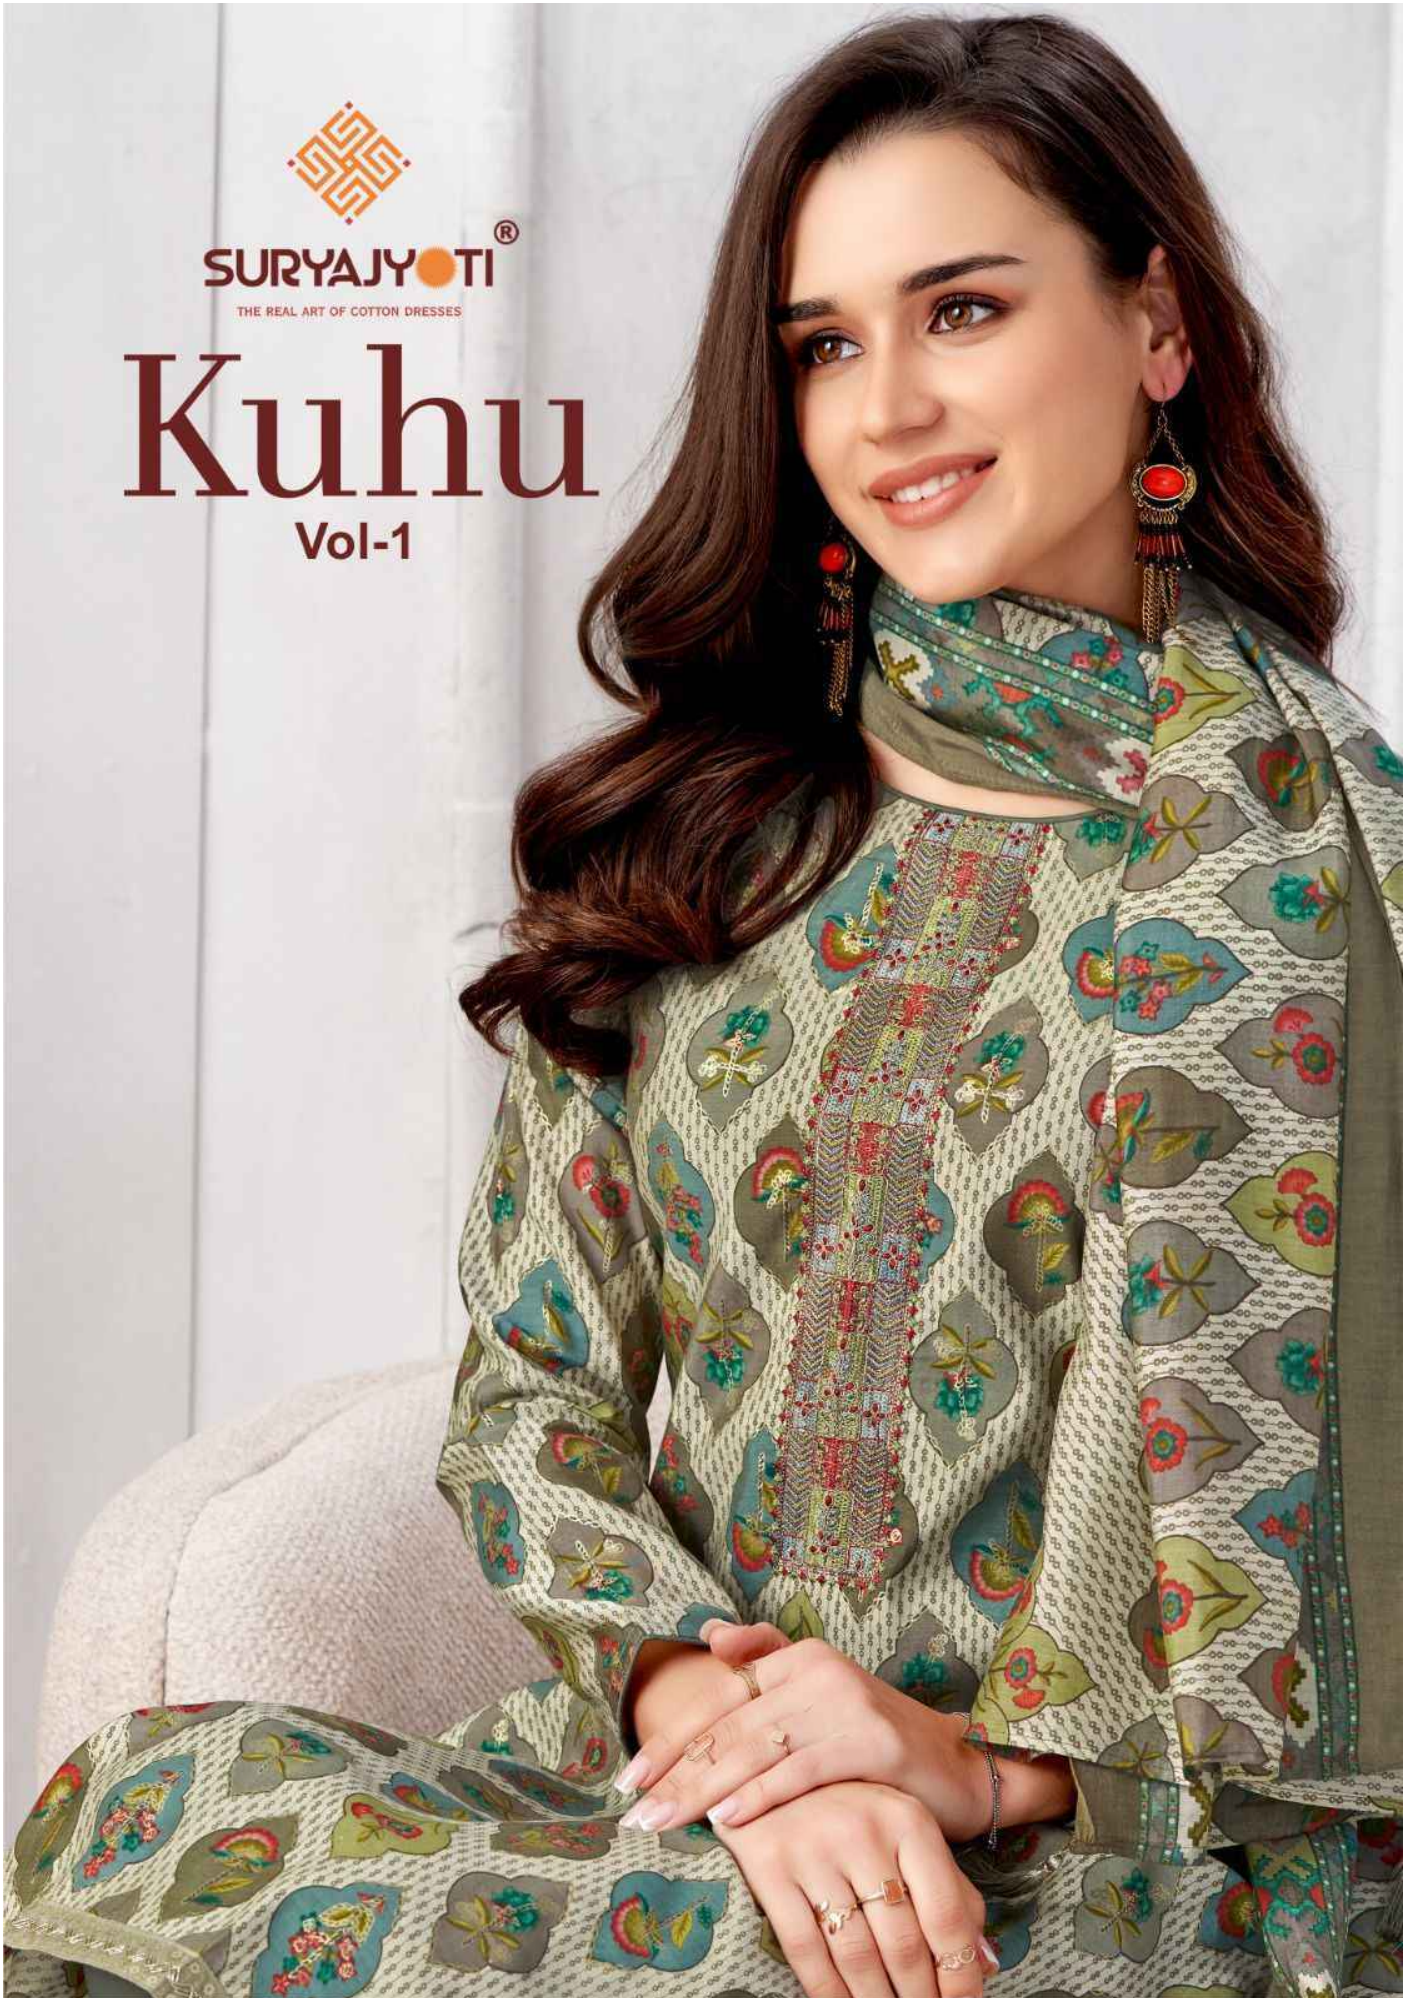

SURYAJYOTI®

THE REAL ART OF COTTON DRESSES

Kuhu

Vol-1

SURYAJYOTI[®]
THE REAL ART OF COTTON DRESSES

1007

SURYAJYOTI®

THE REAL ART OF COTTON DRESSES

Kuhu

Vol-1

SURYAJYOTI[®]
THE REAL ART OF COTTON DRESSES

Kuhu

Vol-1

1007

1008

: TOP : Pure Modal Print With Foil And Neck Embroidery.	: BOTTOM : Pure Modal Dyed.	: DUPATTA : Pure Modal Print With Tessels.
---	---------------------------------------	---