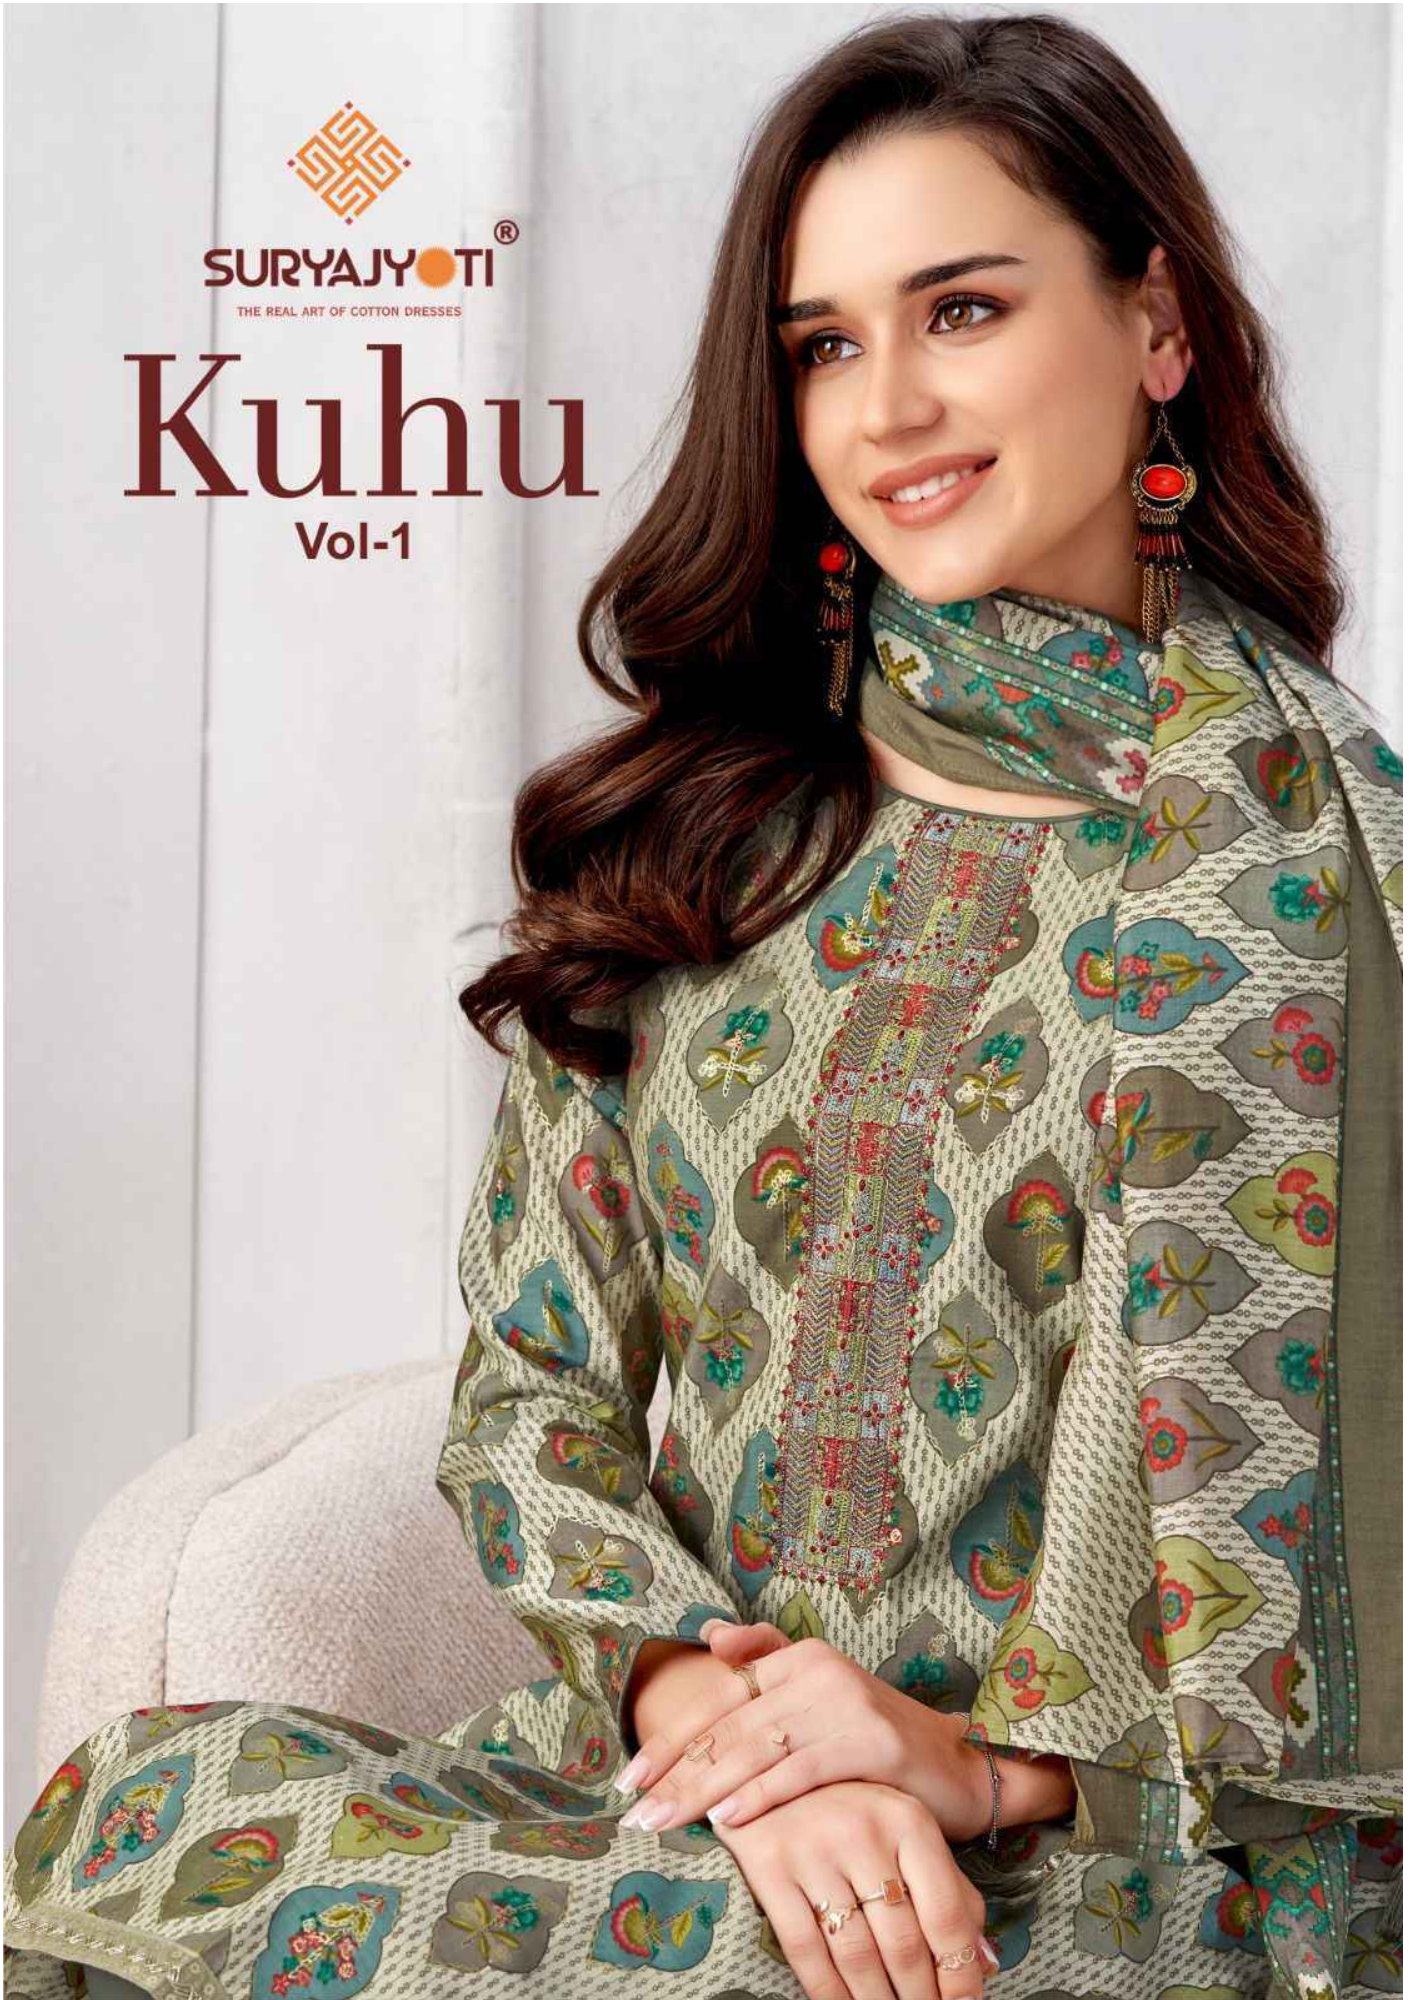

SURYAJYOTI®

THE REAL ART OF COTTON DRESSES

Kuhu

Vol-1

SURYAJYOTI[®]
THE REAL ART OF COTTON DRESSES

1007

SURYAJYOTI®

THE REAL ART OF COTTON DRESSES

Kuhu

Vol-1

SURYAJYOTI[®]
THE REAL ART OF COTTON DRESSES

Kuhu

Vol-1

1007

1008

: TOP : Pure Modal Print With Foil And Neck Embroidery.	: BOTTOM : Pure Modal Dyed.	: DUPATTA : Pure Modal Print With Tessels.
---	---------------------------------------	---