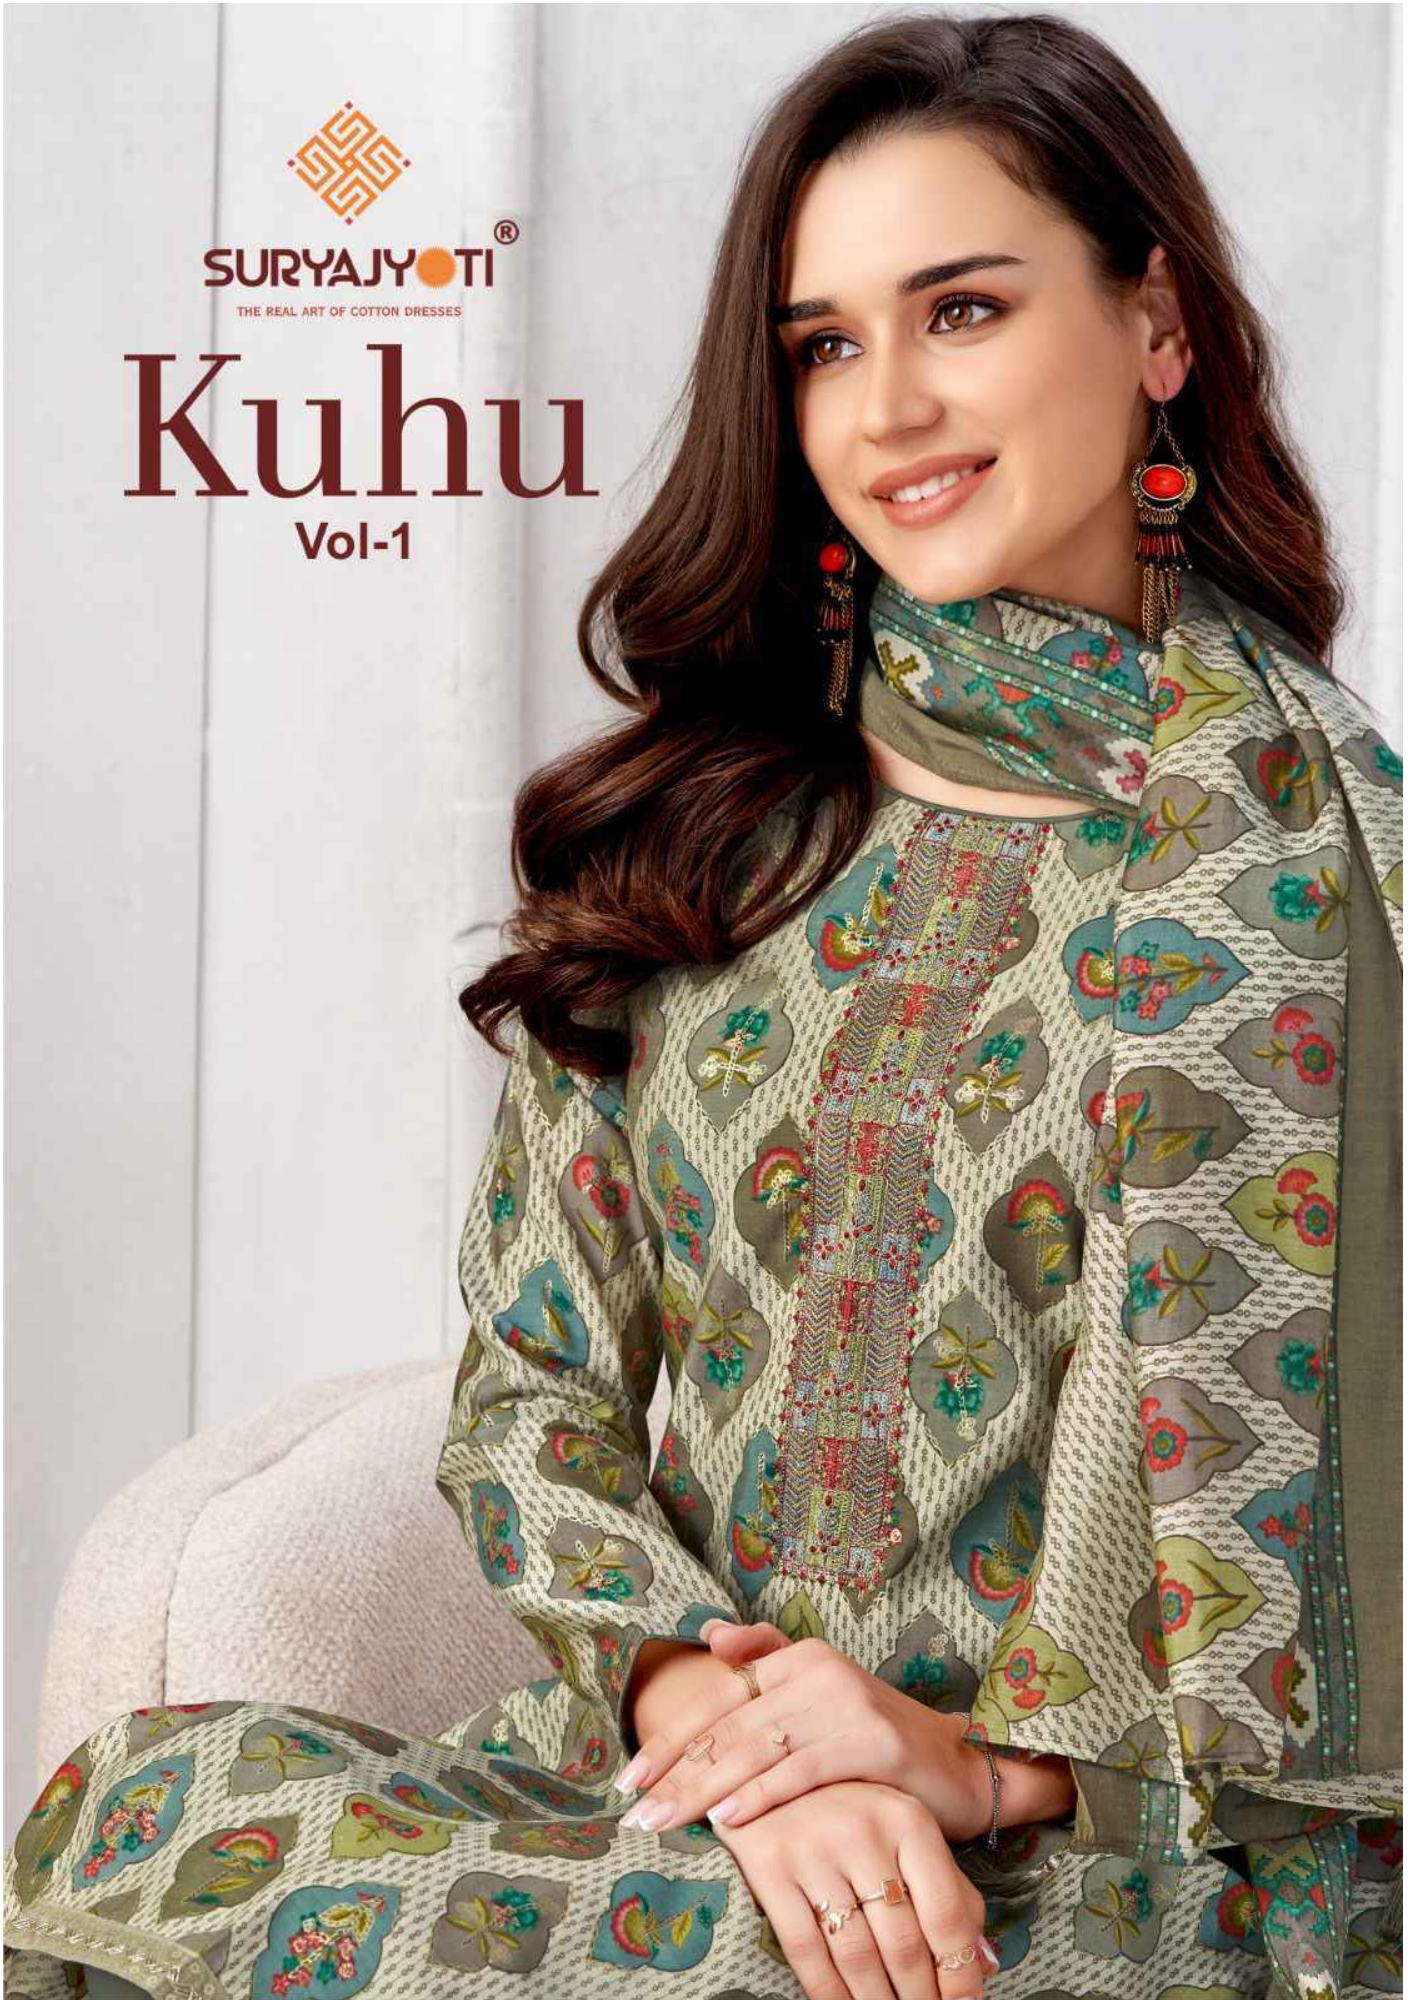

SURYAJYOTI®

THE REAL ART OF COTTON DRESSES

Kuhu

Vol-1