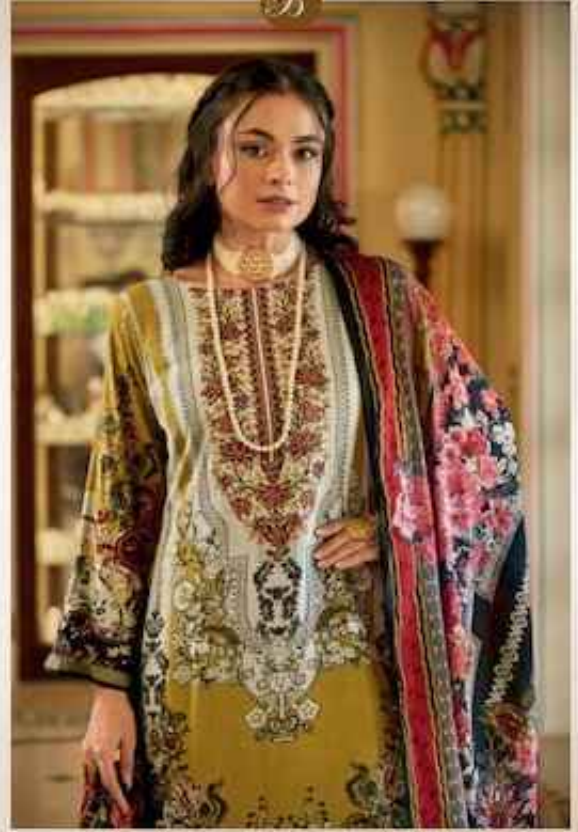

Belliza[®]
Designer Studio

DILSHAD

CLASSIC BEAUTY

0072-0006

SIMPLE & CLASSIC

Hand embroidered in silk. Approximate weight 1.5 kg.

CREATIVE ELEGANCE

B

DILSHAD

992-001

992-002

992-003

992-004

992-005

992-006

992-007