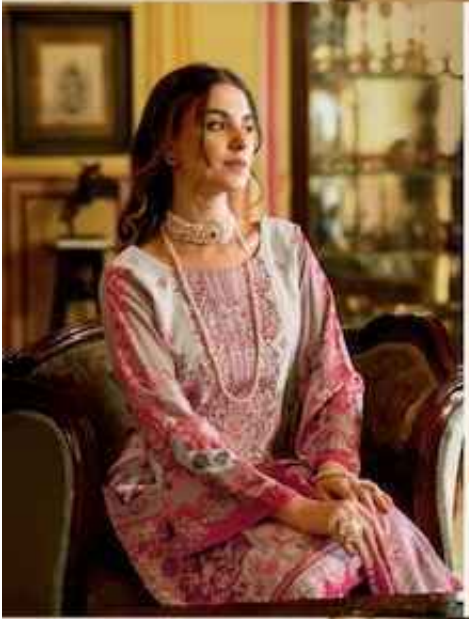

SIMPLE & CLASSIC