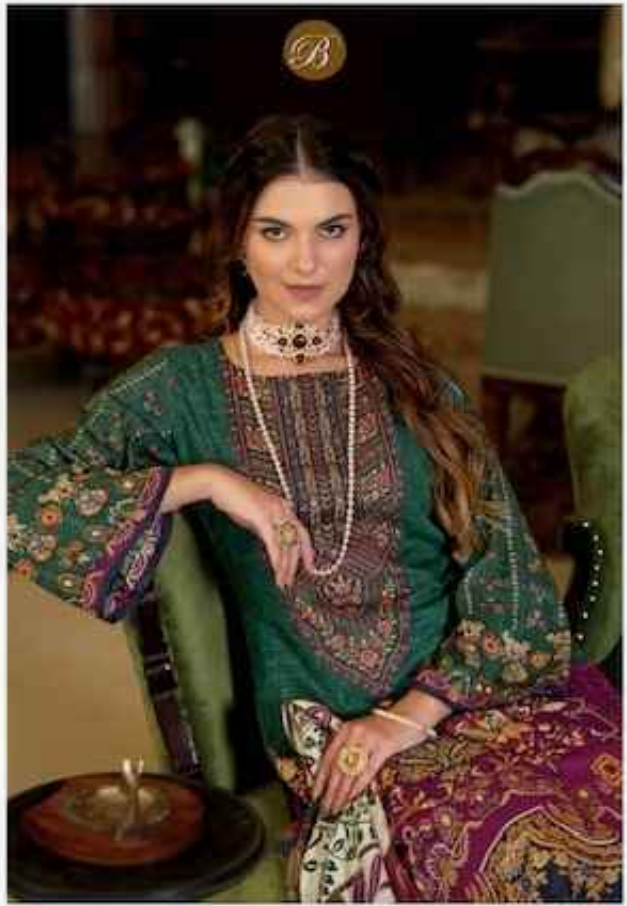

Belliza[®]
Designer Studio

DILSHAD

CLASSIC BEAUTY

0072-0006

SIMPLE & CLASSIC

Hand embroidered in silk. Approximate weight 1.5 kg.

CREATIVE ELEGANCE

B

DILSHAD

992-001

992-002

992-003

992-004

992-005

992-006

992-007