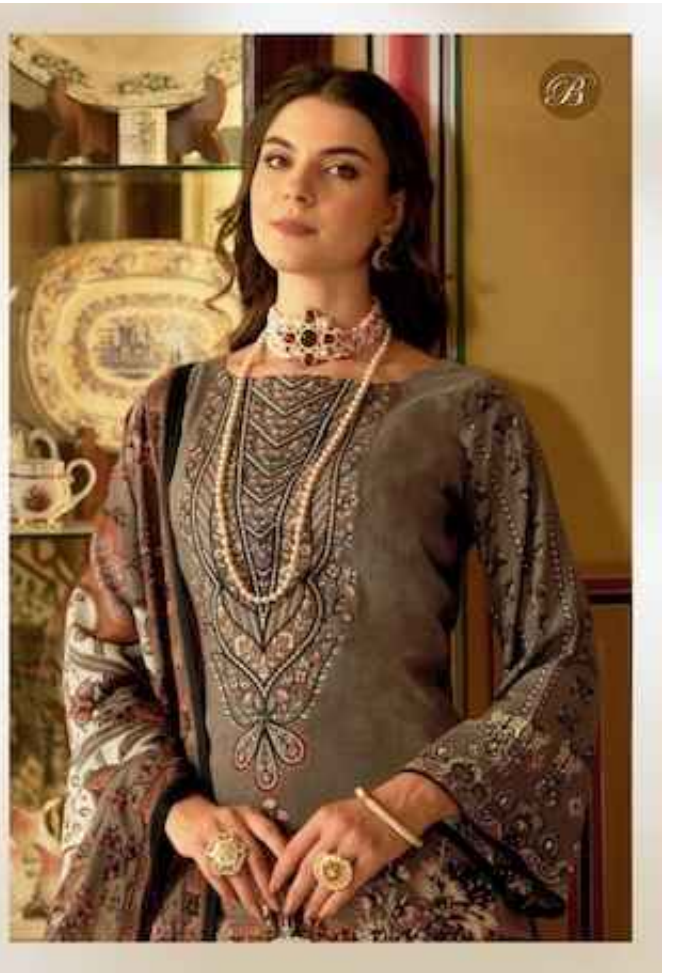

Belliza[®]
Designer Studio

DILSHAD

CLASSIC BEAUTY

0072-0006

SIMPLE & CLASSIC

Hand embroidered in silk. Approximate weight 1.5 kg.

CREATIVE ELEGANCE

B

DILSHAD

992-001

992-002

992-003

992-004

992-005

992-006

992-007