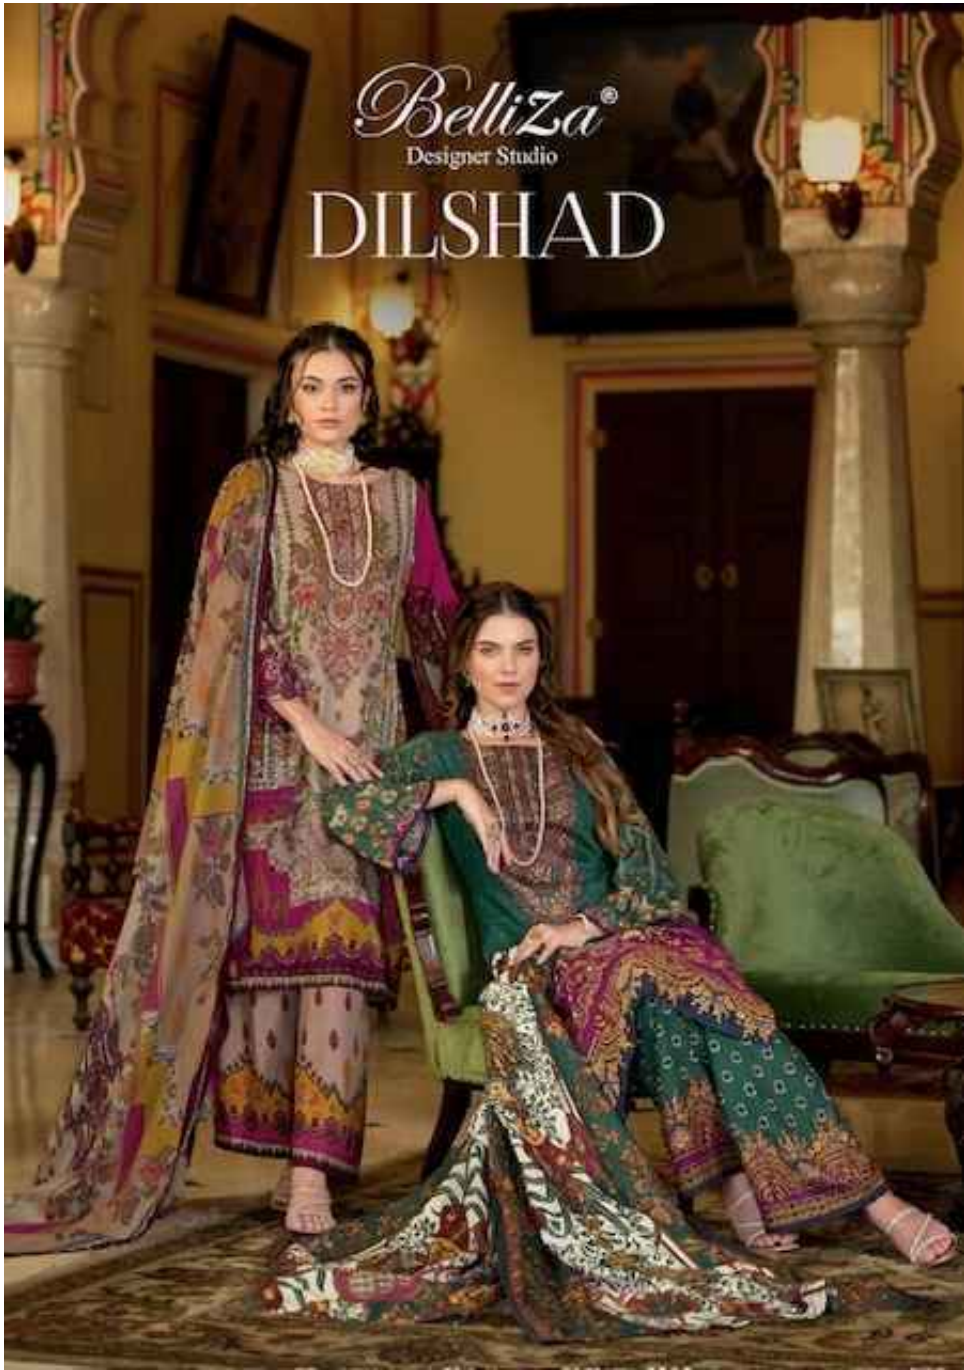

Belliza[®]
Designer Studio

DILSHAD

CLASSIC BEAUTY

0072-0006

SIMPLE & CLASSIC

Hand embroidered in silk. Approximate weight 1.5 kg.

CREATIVE ELEGANCE

B

DILSHAD

992-001

992-002

992-003

992-004

992-005

992-006

992-007