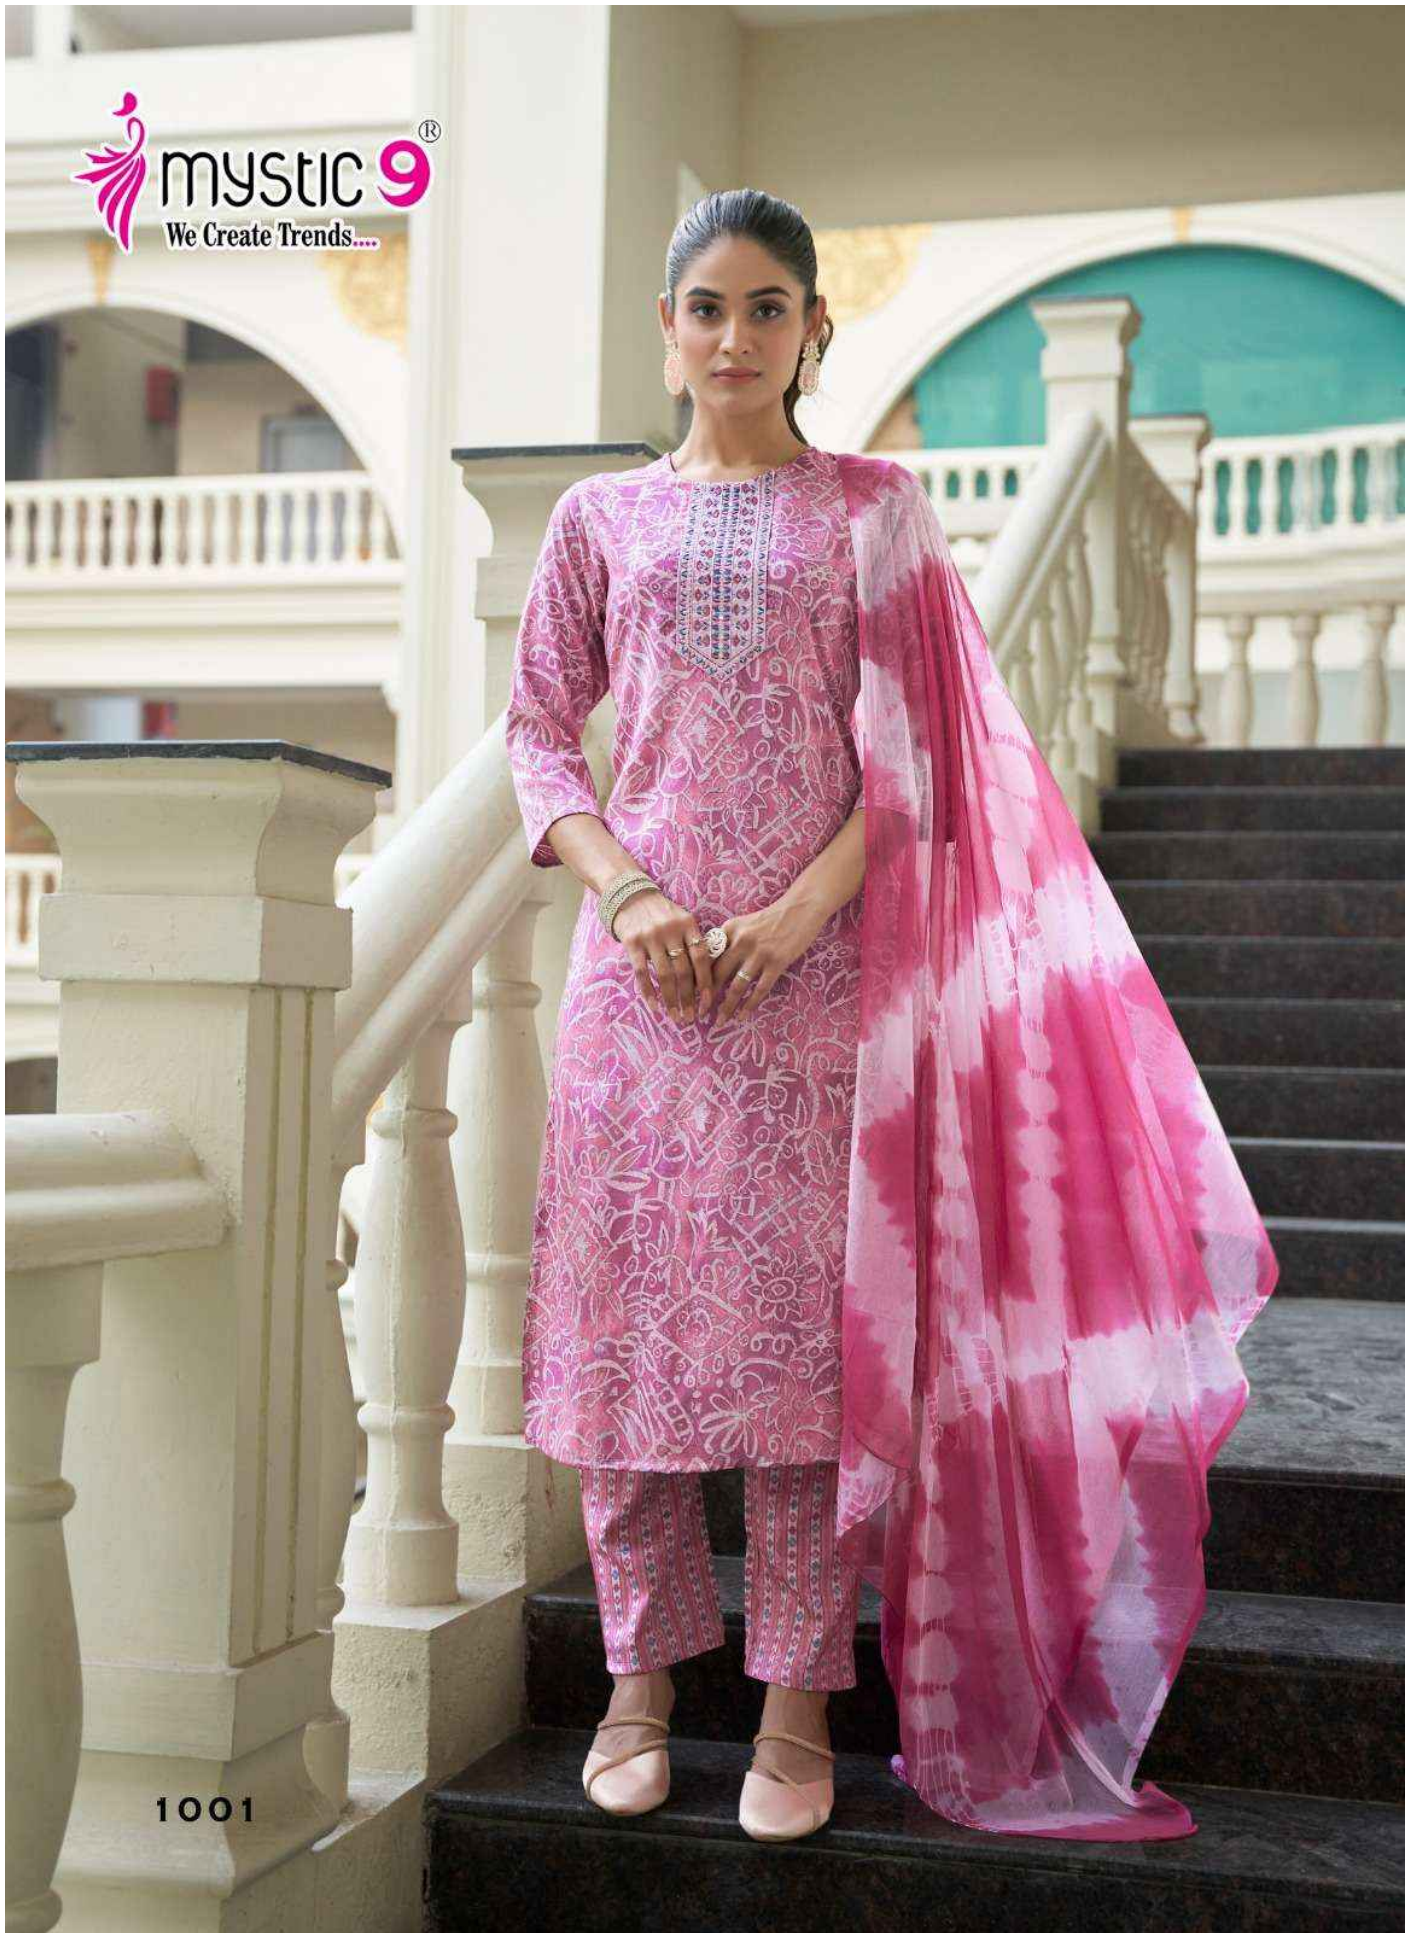

mystic 9®
We Create Trends....

1001