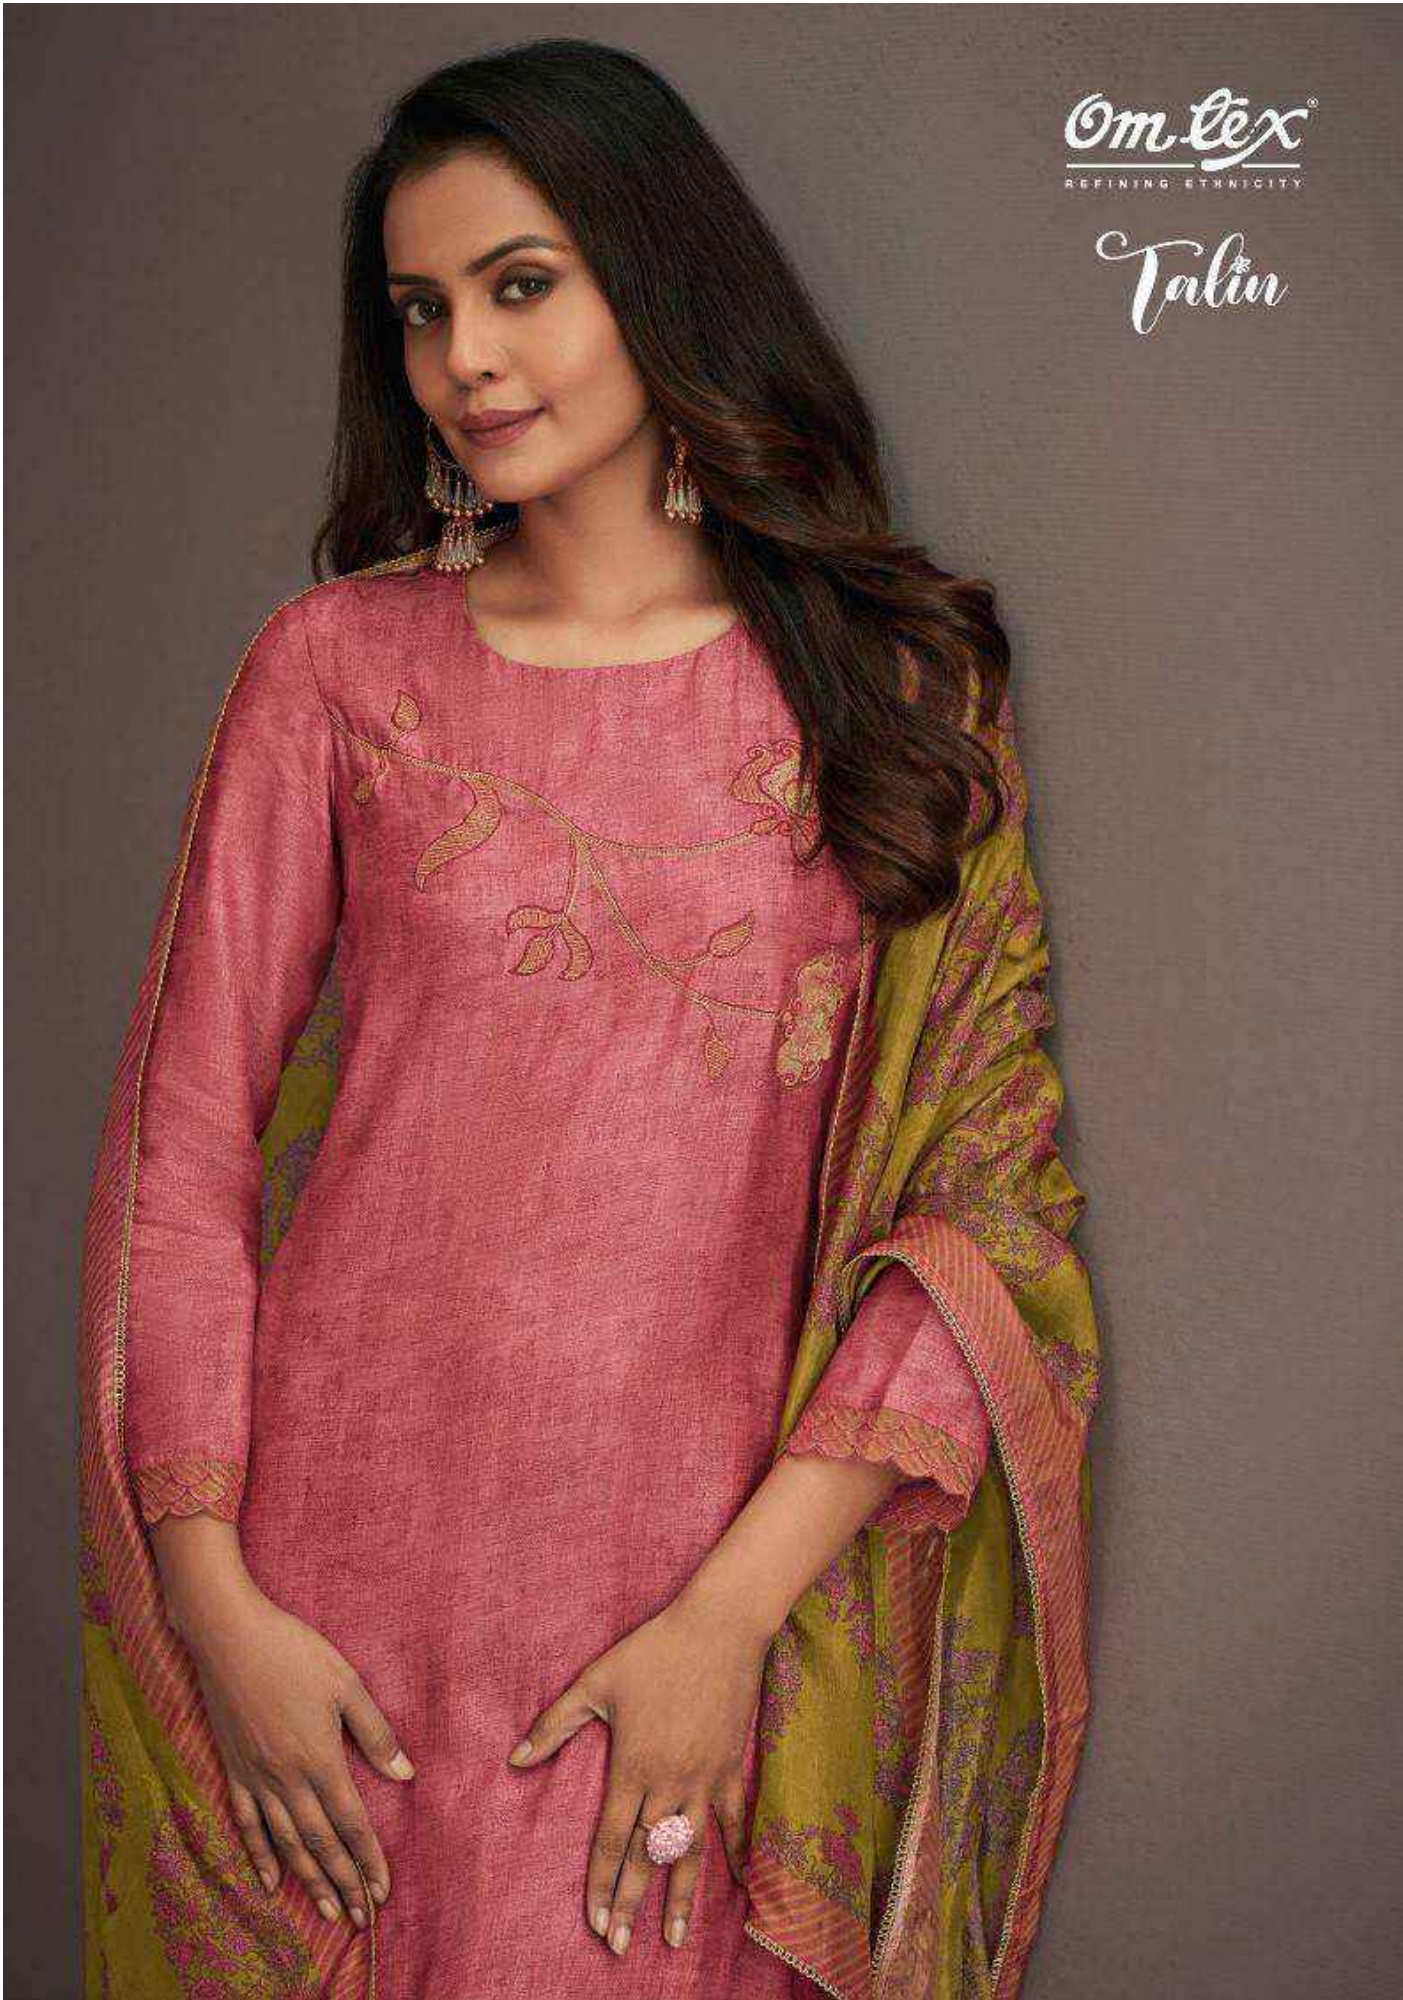

Om Lex[®]
REFINING ETHNICITY

Talin

Om.lex[®]
REFINING ETHNICITY

Talin

DESIGN	PRICE	DESCRIPTION
6621-A	2295/-	~ TOP ~ NIDA SILK DIGITAL PRINT EMBROIDERY WITH HANDWORK
6621-B	2295/-	
6621-C	2295/-	~ BOTTOM ~ CANVAS SATIN
6621-D	2295/-	~ DUPATTA ~ PINE SILK DIGITAL PRINT

TOTAL PIECES : 4 | TOTAL AMOUNT : 9180/-

Omtex[®]
REFINING ETHNICITY

Talin

DESIGN

6621-A TO 6621-D

~ TOP ~

NIDA SILK DIGITAL PRINT
EMBROIDERY WITH HANDWORK

~ BOTTOM ~