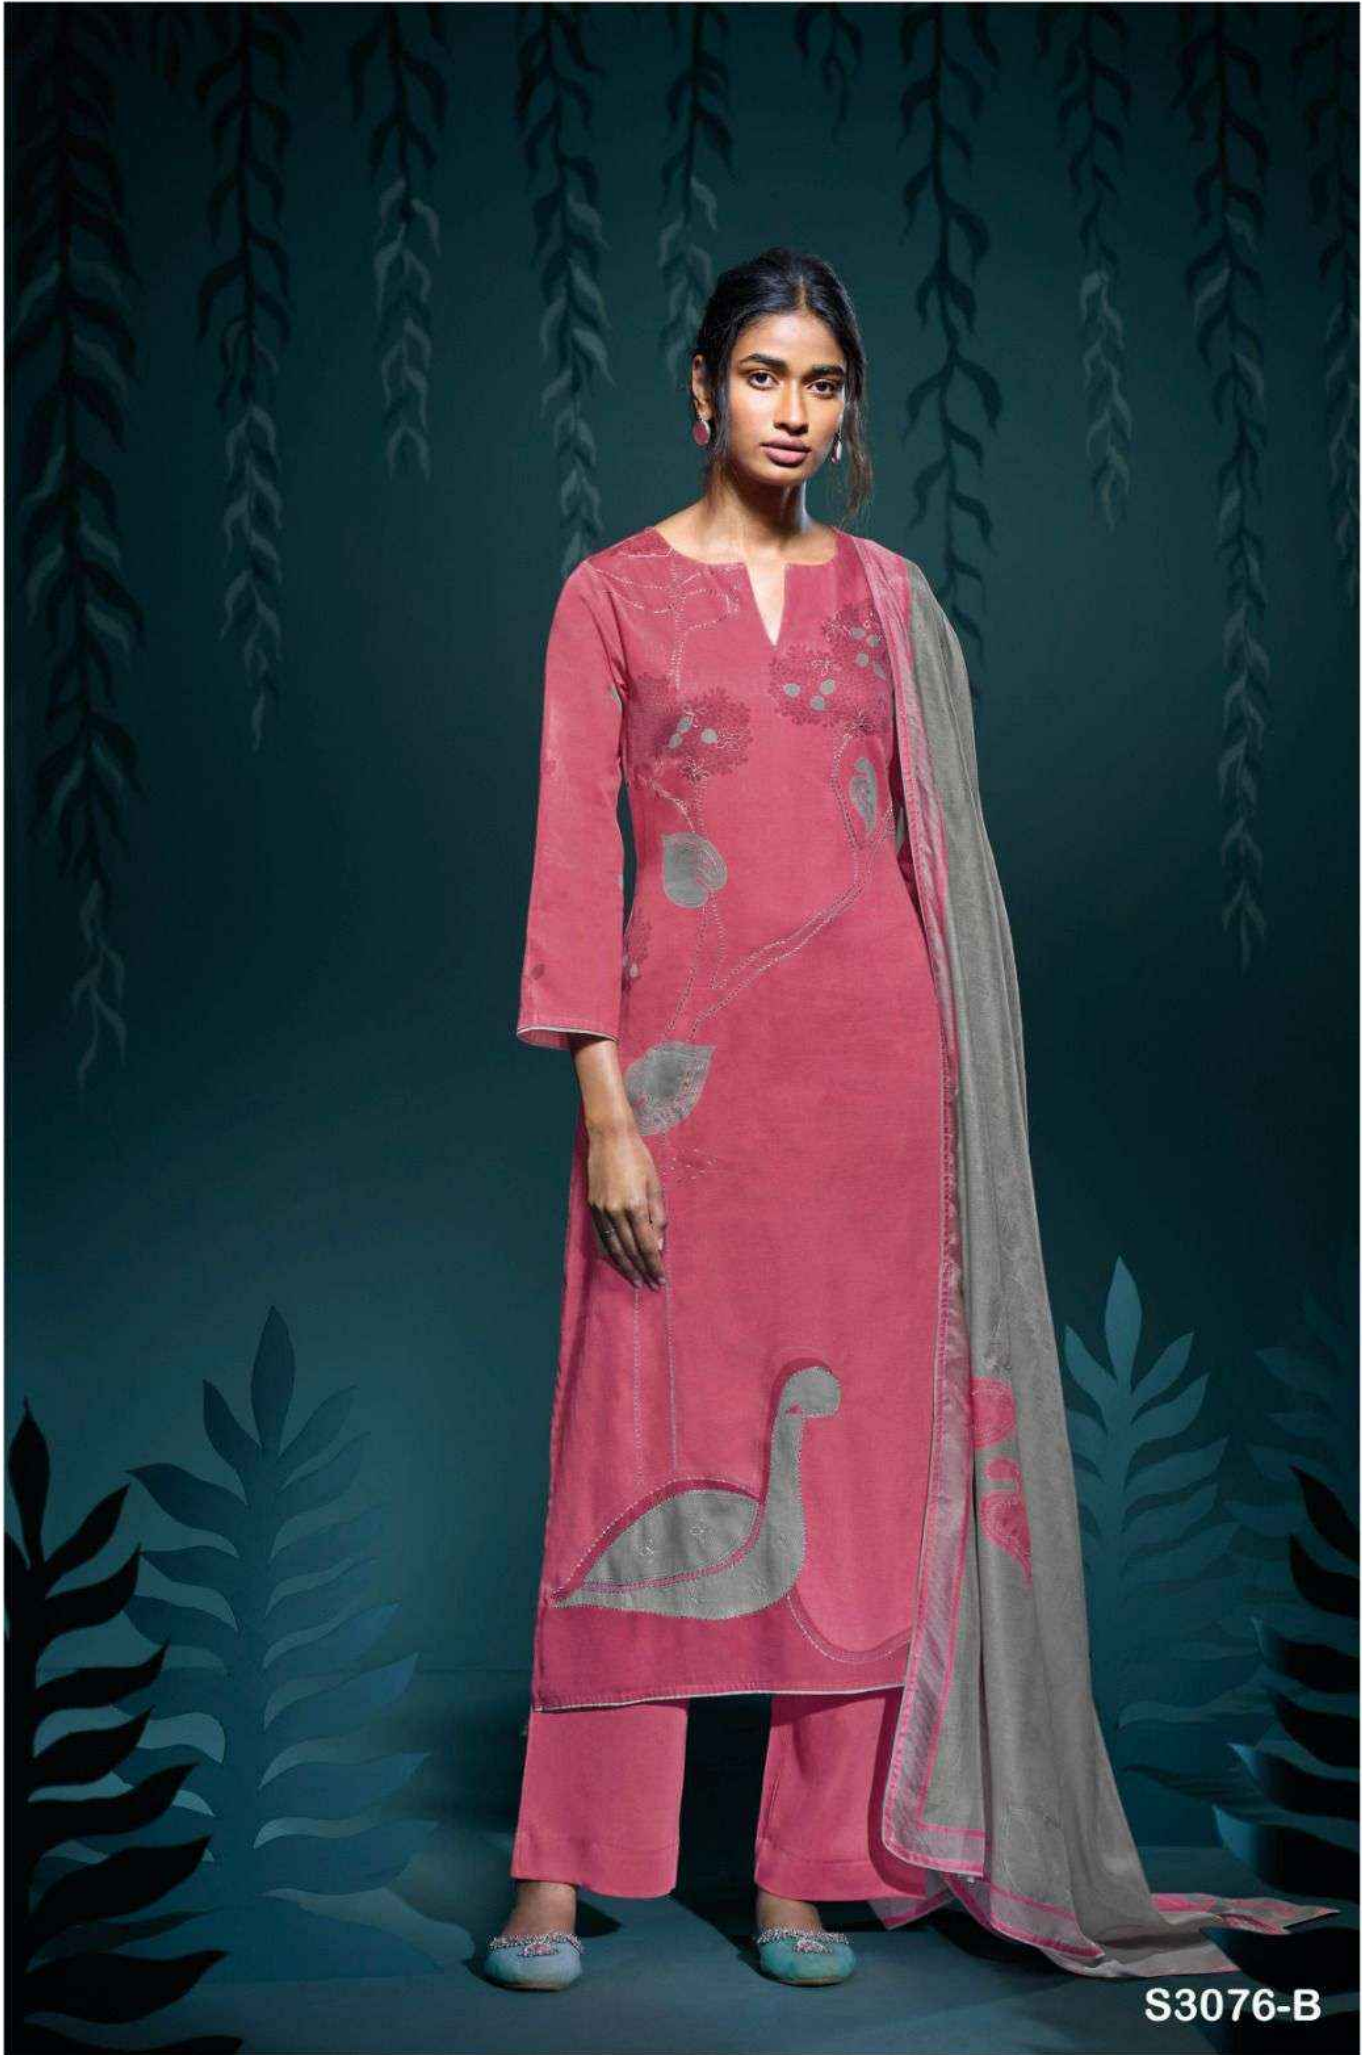

Ganga®

S3076-D

Ganga®

S3076-C

Ganga®

PRODUCT NAME	<b><i>KUMUD</i></b>
D.NO.	S3076
DESCRIPTION	<p><b>TOP</b> PREMIUM COTTON SATIN PRINTED WITH HAND EMBROIDERY, SWAROVSKI WORK &amp; SILK SOLID COLOR BORDER.</p> <p><b>BOTTOM</b> PREMIUM COTTON SATIN SOLID COLOR.</p> <p><b>DUPATTA</b> PREMIUM BEMBERG LAWN PRINTED WITH HAND EMBROIDERY &amp; SILK SOLID COLOR BORDER.</p>
HSN CODE	<b>520851</b>
WHOLESALE PRICE	<b>1760/- EACH+GST(EXTRA)</b>