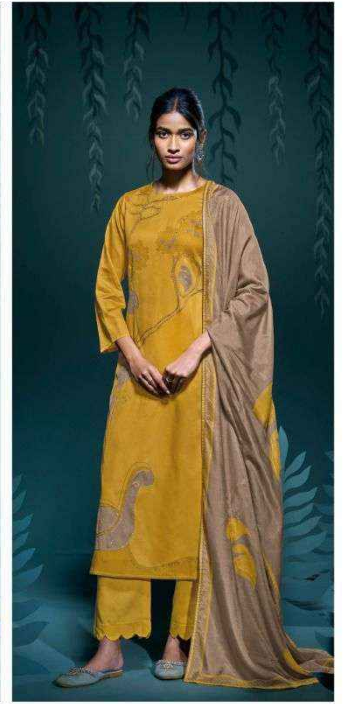

Ganga®

S3076-D

Ganga®

S3076-C

Ganga®

PRODUCT NAME	<i>KUMUD</i>
D.NO.	S3076
DESCRIPTION	<p>TOP PREMIUM COTTON SATIN PRINTED WITH HAND EMBROIDERY, SWAROVSKI WORK & SILK SOLID COLOR BORDER.</p> <p>BOTTOM PREMIUM COTTON SATIN SOLID COLOR.</p> <p>DUPATTA PREMIUM BEMBERG LAWN PRINTED WITH HAND EMBROIDERY & SILK SOLID COLOR BORDER.</p>
HSN CODE	520851
WHOLESALE PRICE	1760/- EACH+GST(EXTRA)

S3076-B

Ganga®

Ganga®

Ganga®
kumud
S3076

S3076-A

S3076-A

S3076-B

S3076-C