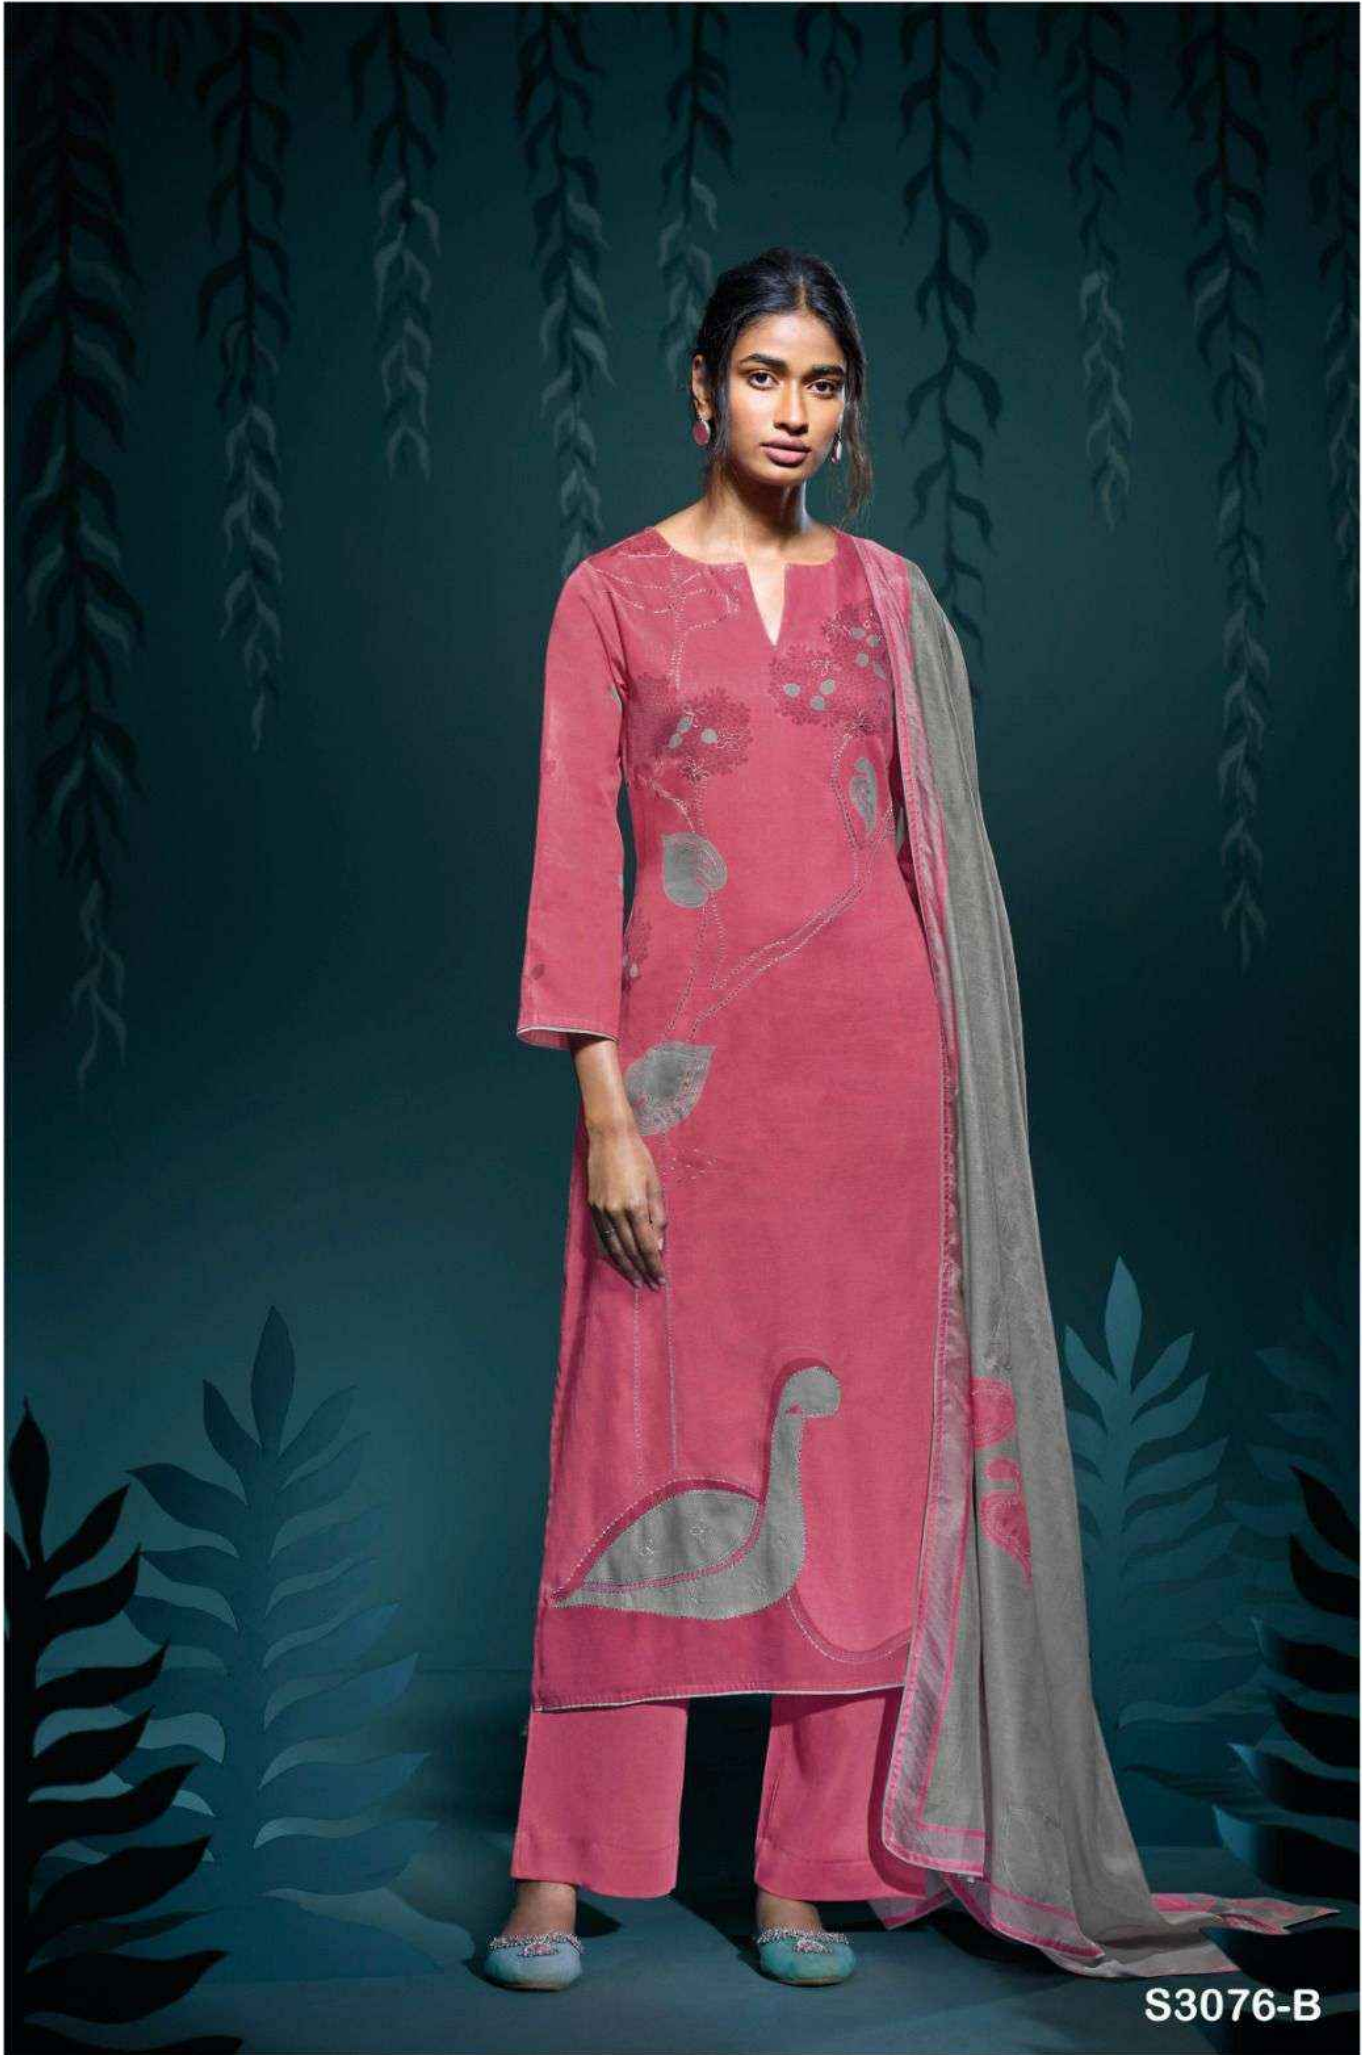

Ganga®

S3076-D

Ganga®

S3076-C

Ganga®

PRODUCT NAME	<i>KUMUD</i>
D.NO.	S3076
DESCRIPTION	<p>TOP PREMIUM COTTON SATIN PRINTED WITH HAND EMBROIDERY, SWAROVSKI WORK & SILK SOLID COLOR BORDER.</p> <p>BOTTOM PREMIUM COTTON SATIN SOLID COLOR.</p> <p>DUPATTA PREMIUM BEMBERG LAWN PRINTED WITH HAND EMBROIDERY & SILK SOLID COLOR BORDER.</p>
HSN CODE	520851
WHOLESALE PRICE	1760/- EACH+GST(EXTRA)