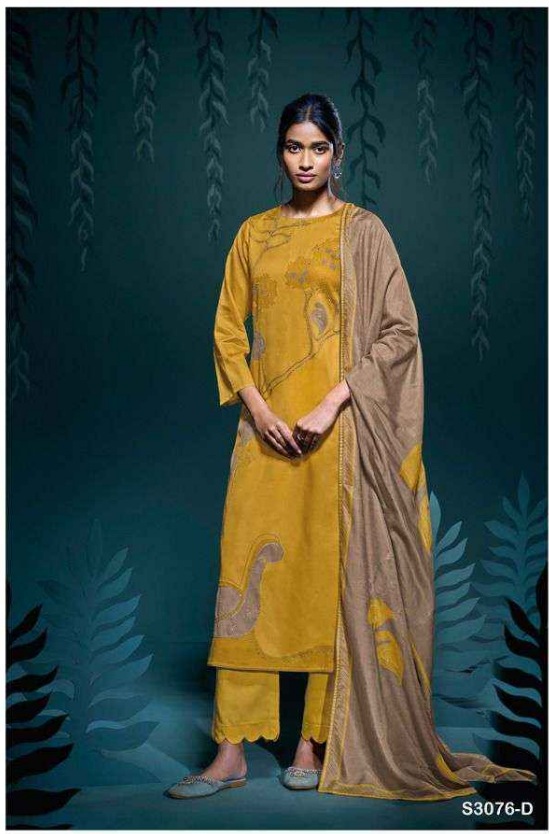

Ganga®

S3076-D

Ganga®

S3076-C

Ganga®

PRODUCT NAME	<i>KUMUD</i>
D.NO.	S3076
DESCRIPTION	<p>TOP PREMIUM COTTON SATIN PRINTED WITH HAND EMBROIDERY, SWAROVSKI WORK & SILK SOLID COLOR BORDER.</p> <p>BOTTOM PREMIUM COTTON SATIN SOLID COLOR.</p> <p>DUPATTA PREMIUM BEMBERG LAWN PRINTED WITH HAND EMBROIDERY & SILK SOLID COLOR BORDER.</p>
HSN CODE	520851
WHOLESALE PRICE	1760/- EACH+GST(EXTRA)