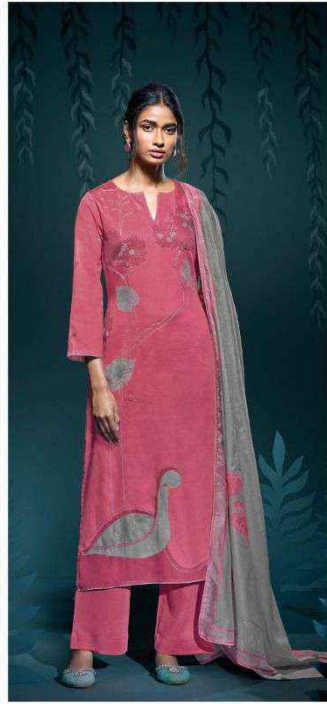

Ganga®

S3076-D

Ganga®

S3076-C

Ganga®

PRODUCT NAME	<i>KUMUD</i>
D.NO.	S3076
DESCRIPTION	<p>TOP PREMIUM COTTON SATIN PRINTED WITH HAND EMBROIDERY, SWAROVSKI WORK & SILK SOLID COLOR BORDER.</p> <p>BOTTOM PREMIUM COTTON SATIN SOLID COLOR.</p> <p>DUPATTA PREMIUM BEMBERG LAWN PRINTED WITH HAND EMBROIDERY & SILK SOLID COLOR BORDER.</p>
HSN CODE	520851
WHOLESALE PRICE	1760/- EACH+GST(EXTRA)

S3076-B

Ganga®

Ganga®

Ganga®
kumud
S3076

S3076-A

S3076-A

S3076-B

S3076-C