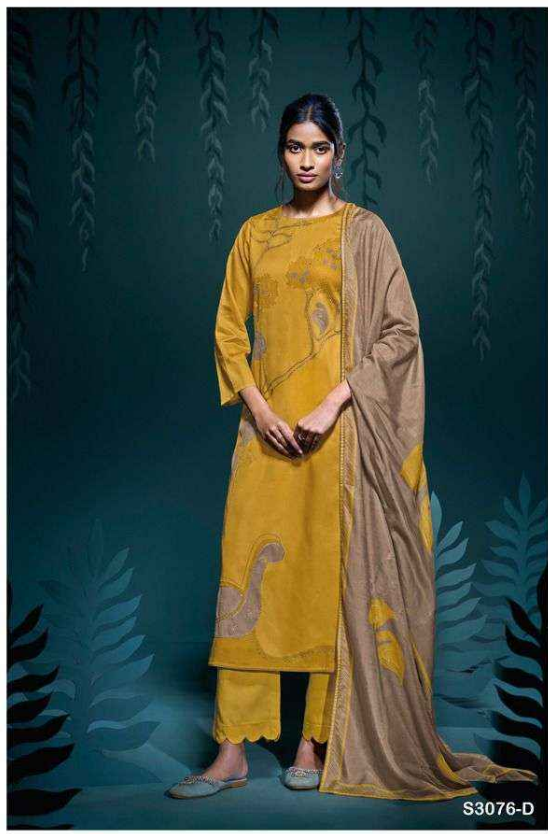

Ganga®

S3076-D

Ganga®

S3076-C

Ganga®

PRODUCT NAME	<b><i>KUMUD</i></b>
D.NO.	S3076
DESCRIPTION	<p><b>TOP</b> PREMIUM COTTON SATIN PRINTED WITH HAND EMBROIDERY, SWAROVSKI WORK &amp; SILK SOLID COLOR BORDER.</p> <p><b>BOTTOM</b> PREMIUM COTTON SATIN SOLID COLOR.</p> <p><b>DUPATTA</b> PREMIUM BEMBERG LAWN PRINTED WITH HAND EMBROIDERY &amp; SILK SOLID COLOR BORDER.</p>
HSN CODE	<b>520851</b>
WHOLESALE PRICE	<b>1760/- EACH+GST(EXTRA)</b>