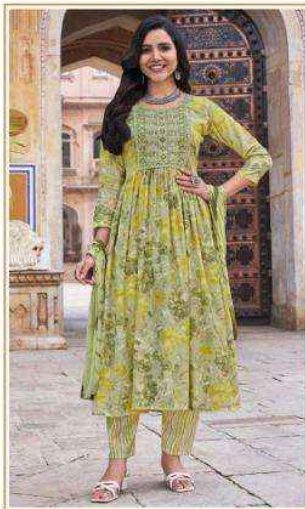

12005

Kavya^{TM}
Premium Product by kanika
Jyotika
VOL-12
UMBRELLA CUT