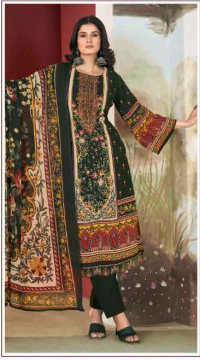

D.NO.4901

PAKIZA®
PRINTS
پاکیزہ®
پرنٹس

Libas - E - Khaas
Vol-49