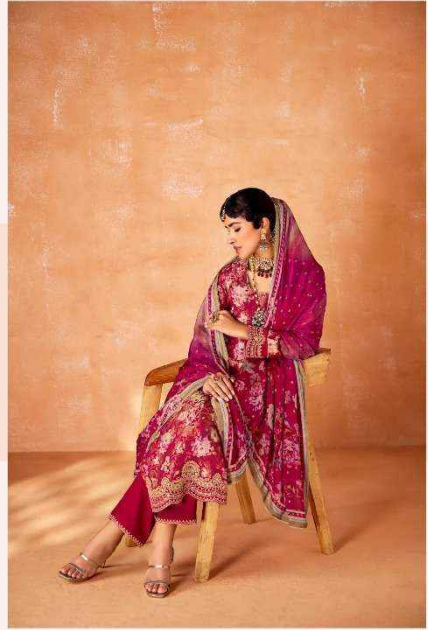

HEER

BY KIMORA

Kabool

HEER
BY KIMORA

9531

Heer
BY KIMORA

9532

HEER
BY KIMORA

9533

Heer
BY KIMORA
9534

HEER
BY KIMORA

9535

Heer
BY KIMORA
9536

Kabool

TOP

PURE KANJIVARAM WEAVING WITH DIGITAL
PRINT AND EMBROIDERY BORDER ON HELINE
AND SLEEVES

DUPATTA

PURE CHINNON WITH WEAVING BUTTI,
DIGITAL PRINT AND FOUR SIDE BORDER

BOTTOM

PURE MUSLIN WITH EMBROIDERY

Heer
BY KIMORA

HEER
BY KIMORA

9531

9532