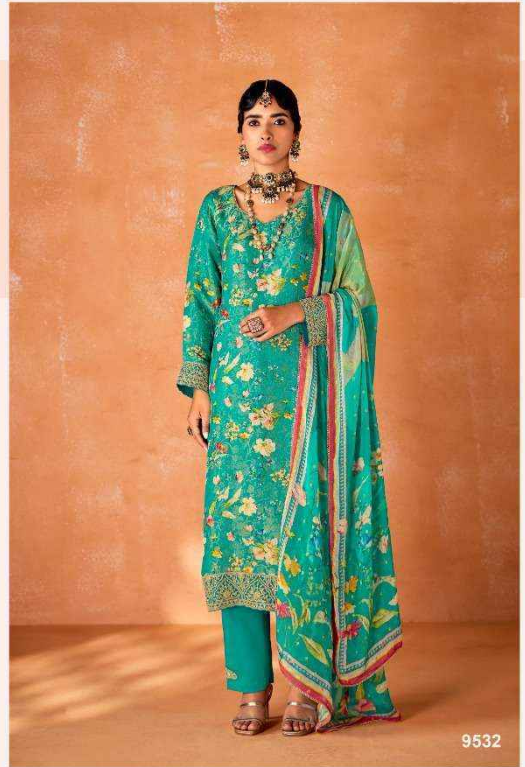

HEER

BY KIMORA

Kabool

HEER  
BY KIMORA

9531

Heer  
BY KIMORA

9532

HEER  
BY KIMORA

9533

Heer

BY KIMORA

9534

HEER  
BY KIMORA

9535

*Heer*  
BY KIMORA  
9536

## DUPATTA

PURE CHINNON WITH WEAVING BUTTI,  
DIGITAL PRINT AND FOUR SIDE BORDER