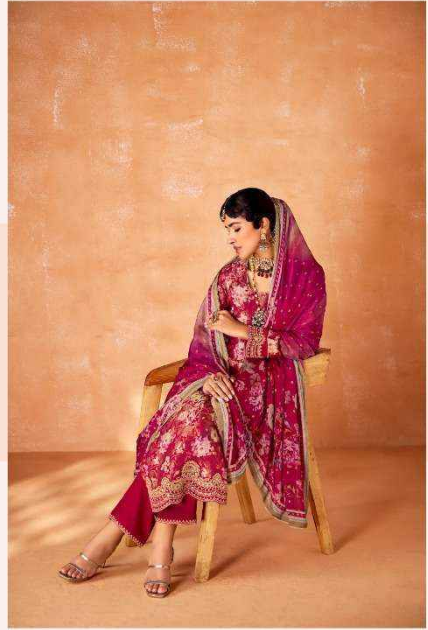

HEER

BY KIMORA

Kabool

HEER  
BY KIMORA

9531

Heer  
BY KIMORA

9532

HEER  
BY KIMORA

9533

Heer

BY KIMORA

9534

HEER  
BY KIMORA

9535

*Heer*

BY KIMORA

## DUPATTA

PURE CHINNON WITH WEAVING BUTTI,  
DIGITAL PRINT AND FOUR SIDE BORDER