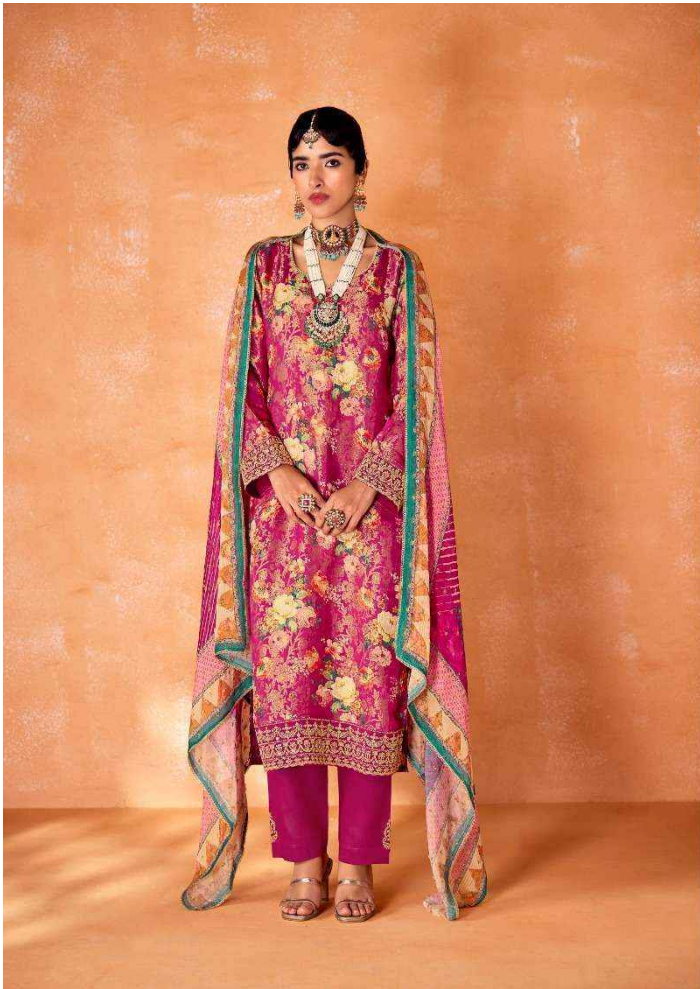

HEER

BY KIMORA

Kabool

HEER  
BY KIMORA

9531

Heer  
BY KIMORA

9532

HEER  
BY KIMORA

9533

Heer

BY KIMORA

9534

HEER  
BY KIMORA

9535

*Heer*  
BY KIMORA  
9536

## DUPATTA

PURE CHINNON WITH WEAVING BUTTI,  
DIGITAL PRINT AND FOUR SIDE BORDER