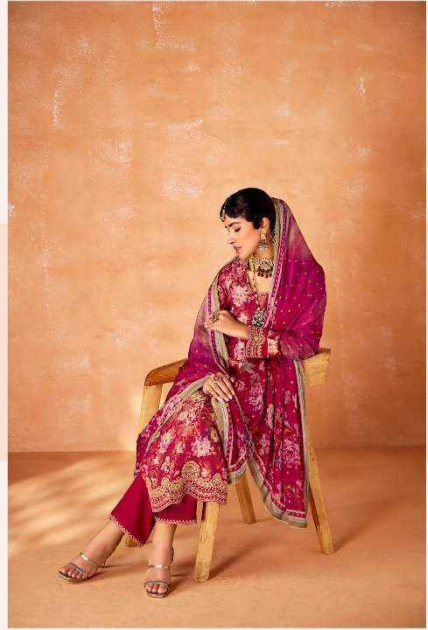

HEER

BY KIMORA

Kabool

HEER  
BY KIMORA

9531

Heer  
BY KIMORA

9532

HEER  
BY KIMORA

9533

Heer

BY KIMORA

9534

HEER  
BY KIMORA

9535

*Heer*  
BY KIMORA  
9536

## TOP

PURE KANJIVARAM WEAVING WITH DIGITAL  
PRINT AND EMBROIDERY BORDER ON HELINE  
AND SLEEVES

## DUPATTA

PURE CHINNON WITH WEAVING BUTTI,  
DIGITAL PRINT AND FOUR SIDE BORDER