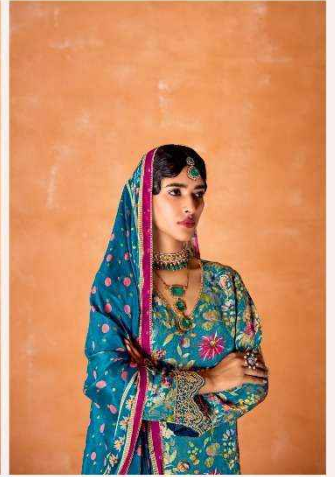

HEER

BY KIMORA

Kabool

HEER
BY KIMORA

9531

Heer
BY KIMORA

9532

HEER
BY KIMORA

9533

Heer
BY KIMORA
9534

HEER
BY KIMORA

9535

Heer
BY KIMORA
9536

Kabool

TOP

PURE KANJIVARAM WEAVING WITH DIGITAL
PRINT AND EMBROIDERY BORDER ON HELINE
AND SLEEVES

DUPATTA

PURE CHINNON WITH WEAVING BUTTI,
DIGITAL PRINT AND FOUR SIDE BORDER

BOTTOM

PURE MUSLIN WITH EMBROIDERY

Heer
BY KIMORA

HEER
BY KIMORA

9531

9532