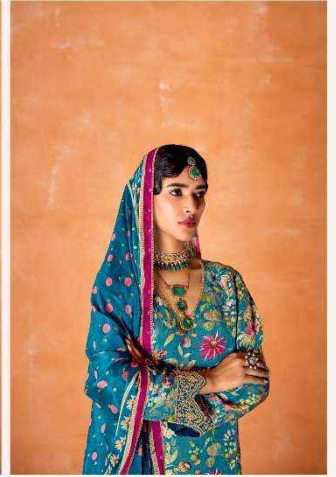

HEER

BY KIMORA

Kabool

HEER  
BY KIMORA

9531

Heer  
BY KIMORA

9532

HEER  
BY KIMORA

9533

Heer

BY KIMORA

9534

HEER  
BY KIMORA

9535

*Heer*  
BY KIMORA  
9536

## TOP

PURE KANJIVARAM WEAVING WITH DIGITAL  
PRINT AND EMBROIDERY BORDER ON HELINE  
AND SLEEVES

## DUPATTA

PURE CHINNON WITH WEAVING BUTTI,  
DIGITAL PRINT AND FOUR SIDE BORDER