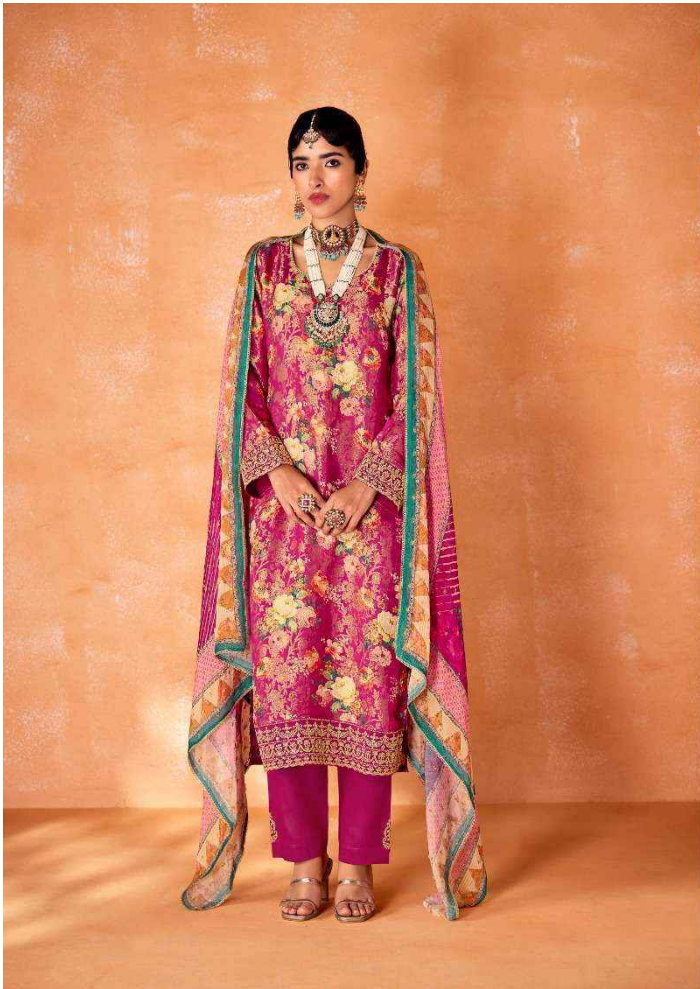

HEER

BY KIMORA

Kabool

HEER
BY KIMORA

9531

Heer
BY KIMORA

9532

HEER
BY KIMORA

9533

Heer
BY KIMORA
9534

HEER
BY KIMORA

9535

Heer
BY KIMORA
9536

Kabool

TOP

PURE KANJIVARAM WEAVING WITH DIGITAL
PRINT AND EMBROIDERY BORDER ON HELINE
AND SLEEVES

DUPATTA

PURE CHINNON WITH WEAVING BUTTI,
DIGITAL PRINT AND FOUR SIDE BORDER

BOTTOM

PURE MUSLIN WITH EMBROIDERY

Heer
BY KIMORA

HEER
BY KIMORA

9531

9532