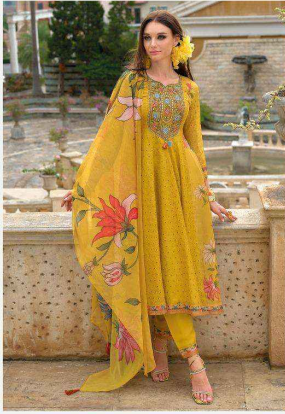

KAILEE™
fashion
INDIAN ETHNIC WEAR

Meraki '24

KAILEE™
fashion
INDIAN ETHNIC WEAR

Meraki '24

* * * 42771

KAILEE™

INDIAN ETHNIC WEAR

✱ ✱ ✱
42773

* * * * *

42772

KAILEE
London
MULTI ETHNIC WEAR

* * * * *

42774

KAILEETM

fashion

COORDINATED EMBROIDERED WEAR

KAILEE

fabrics
MODERN EMBROID CLOTH

42771

42772

42775

42773

42774

42776