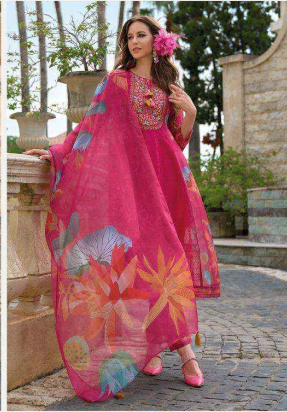

KAILEE™
fashion
INDIAN ETHNIC WEAR

Meraki '24

KAILEE™
fashion
INDIAN ETHNIC WEAR

Meraki '24

* * * 42771

KAILEE™

INDIAN ETHNIC WEAR

42773

* * * * *

42772

KAILEE
London
MULTI ETHNIC WEAR

* * * * *

42774

KAILEE[®]

fashion

COORDINATED EMBROIDERED WEAR

KAILEE

fabrics
MODERN EMBROID DESIGN

42771

42772

42775

42773

42774

42776