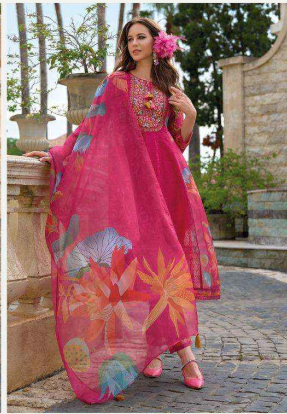

INDIAN ETHNIC WEAR

✱ ✱ ✱
42773

* * * * *

42772

KAILEE
London
MULTI ETHNIC WEAR

* * * * *

42774

KAILEETM

fashion

COORDINATED EMBROIDERED WEAR

KAILEE

fabrics
MODERN EMBROID DRESS

42771

42772

42775

42773