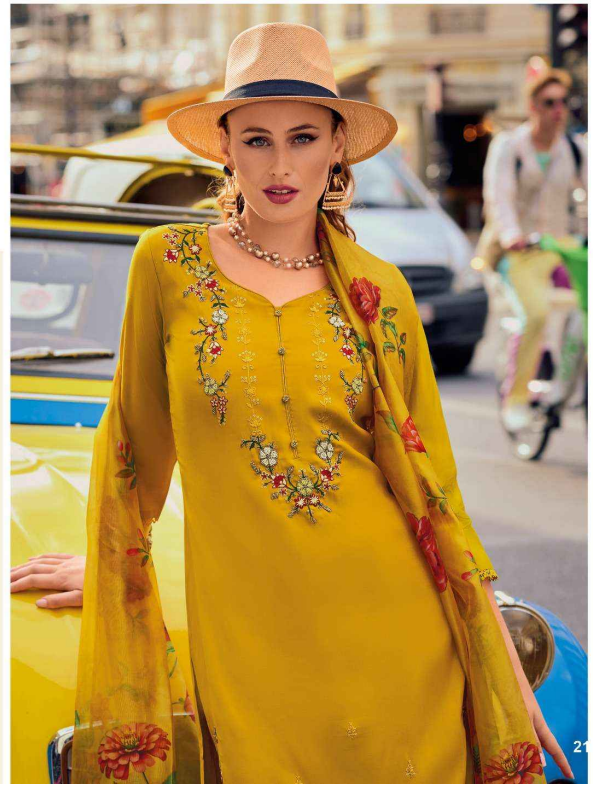

21605

LILY & LALI®
GULS PRIDE
A PRODUCT OF FORTIS GROUP