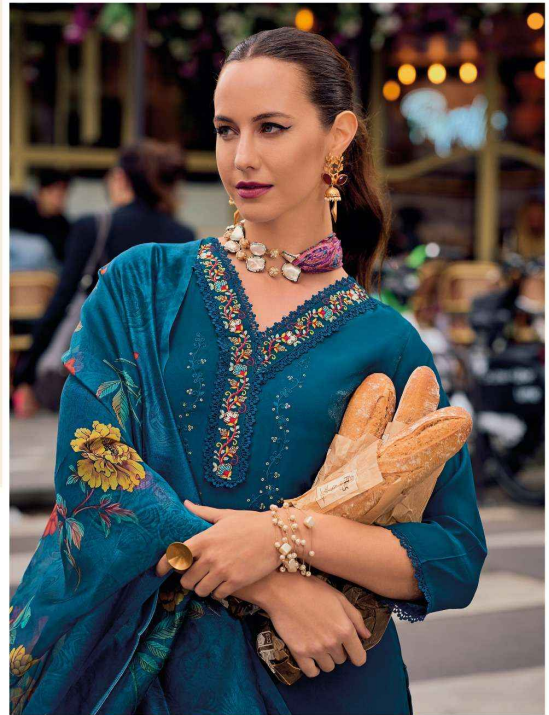

LILY&LALI®
GULSPRIDE
A PRODUCT OF FIONA GROUP