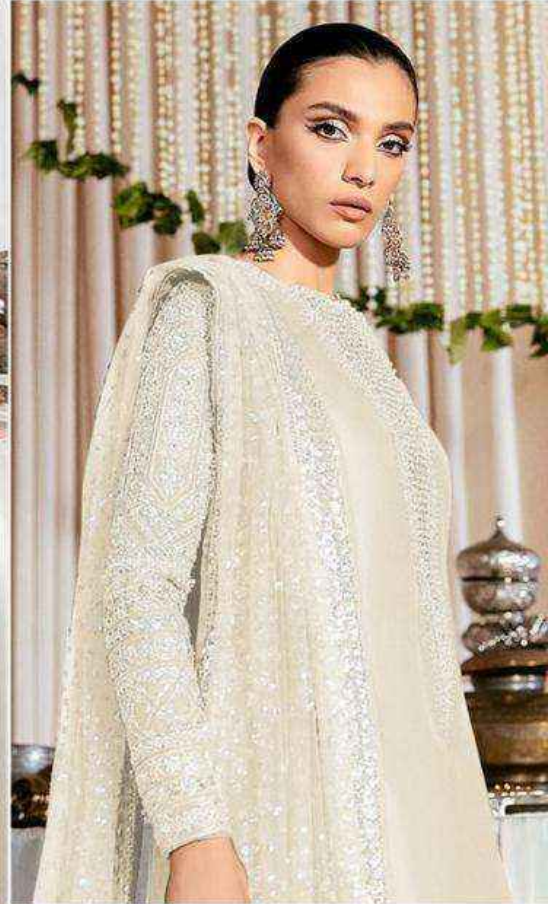

**TOP**  
Fox Georgette  
with Embroidery

**BOTTOM-INNER**  
Dull santoon

**DUPATTA**  
Fox Georgette  
with Embroidery

**ALK D.No.4084-B**

**TOP**

Fox Georgette  
with Embroidery

**BOTTOM-INNER**

Dull santoon

**DUPATTA**

Butterfly Net With  
Heavy Embroidery

**ALK D.No.4084-A**