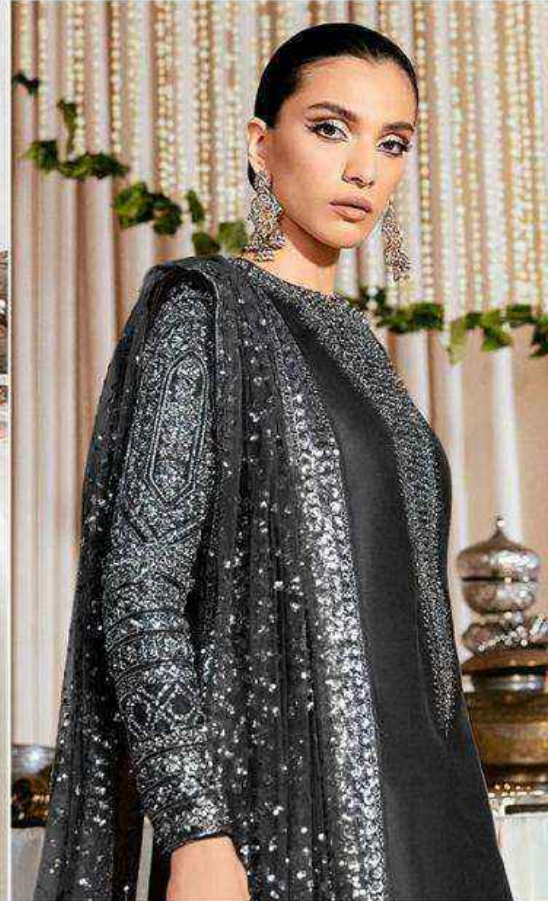

**TOP**  
Fox Georgette  
with Embroidery

**BOTTOM-INNER**  
Dull santoon

**DUPATTA**  
Fox Georgette  
with Embroidery

**ALK D.No.4084-C**

**TOP**

Fox Georgette  
with Embroidery

**BOTTOM-INNER**

Dull santoon

**DUPATTA**

Butterfly Net With  
Heavy Embroidery

**ALK**<sup>®</sup>  
**AL KHUSHBU**<sup>®</sup>