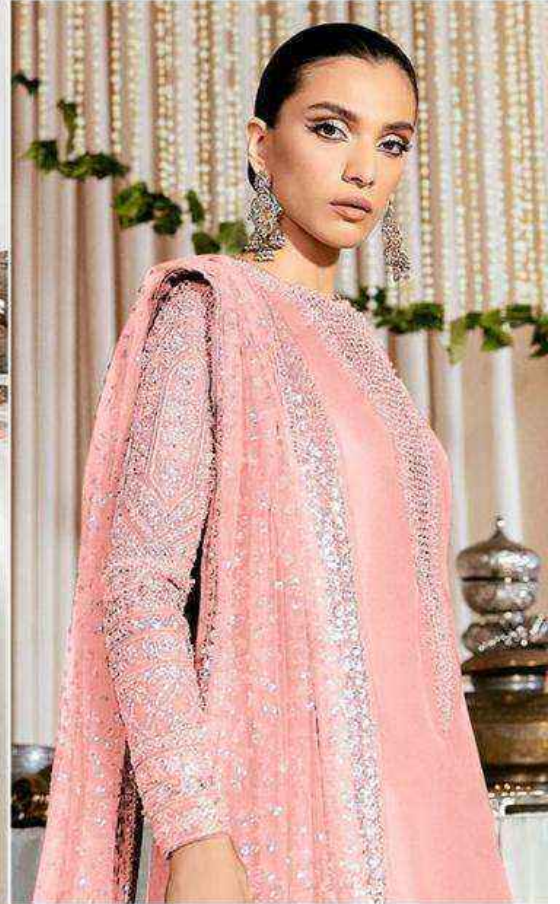

TOP
Fox Georgette
with Embroidery

BOTTOM-INNER
Dull santoon

DUPATTA
Fox Georgette
with Embroidery

FIZA VOL-1

ALK-4084-A

ALK-4084-B

ALK-4084-C

TOP
Fox Georgette
with Embroidery

TOP
Fox Georgette
With Embroidery

BOTTOM OWNER
Dull santoon

DUPATTA
Fox Georgette
With Embroidery

ALK
AL KHUSHBU
FIZA VOL-1

ALK D.No.4084-B

TOP
Fox Georgette
with Embroidery

BOTTOM INNER
Dull satinon

DUPATTA
Fox Georgette
with Embroidery

ALK
AL KHUSHBU
FIZA VOL-

ALK D.No.4
TOP
Fox Georgette
with Embroid
BOTTOM-INK
Dull Kanboo
DUPATTA
Fox Georgette
with Embroid

ALK[®]
AL KHUSHBU[®]

ALK D.No.4084-C

TOP

Fox Georgette
with Embroidery

BOTTOM-INNER