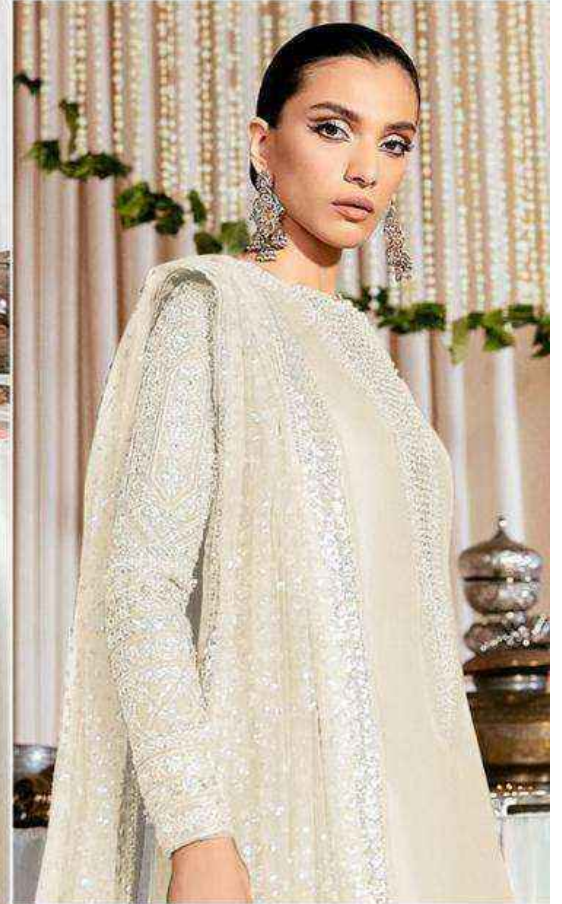

**TOP**  
Fox Georgette  
with Embroidery

**BOTTOM-INNER**  
Dull santoon

**DUPATTA**  
Fox Georgette  
with Embroidery

**ALK D.No.4084-B**

**TOP**

Fox Georgette  
with Embroidery

**BOTTOM-INNER**

Dull santoon

**DUPATTA**

Butterfly Net With  
Heavy Embroidery

**ALK D.No.4084-A**