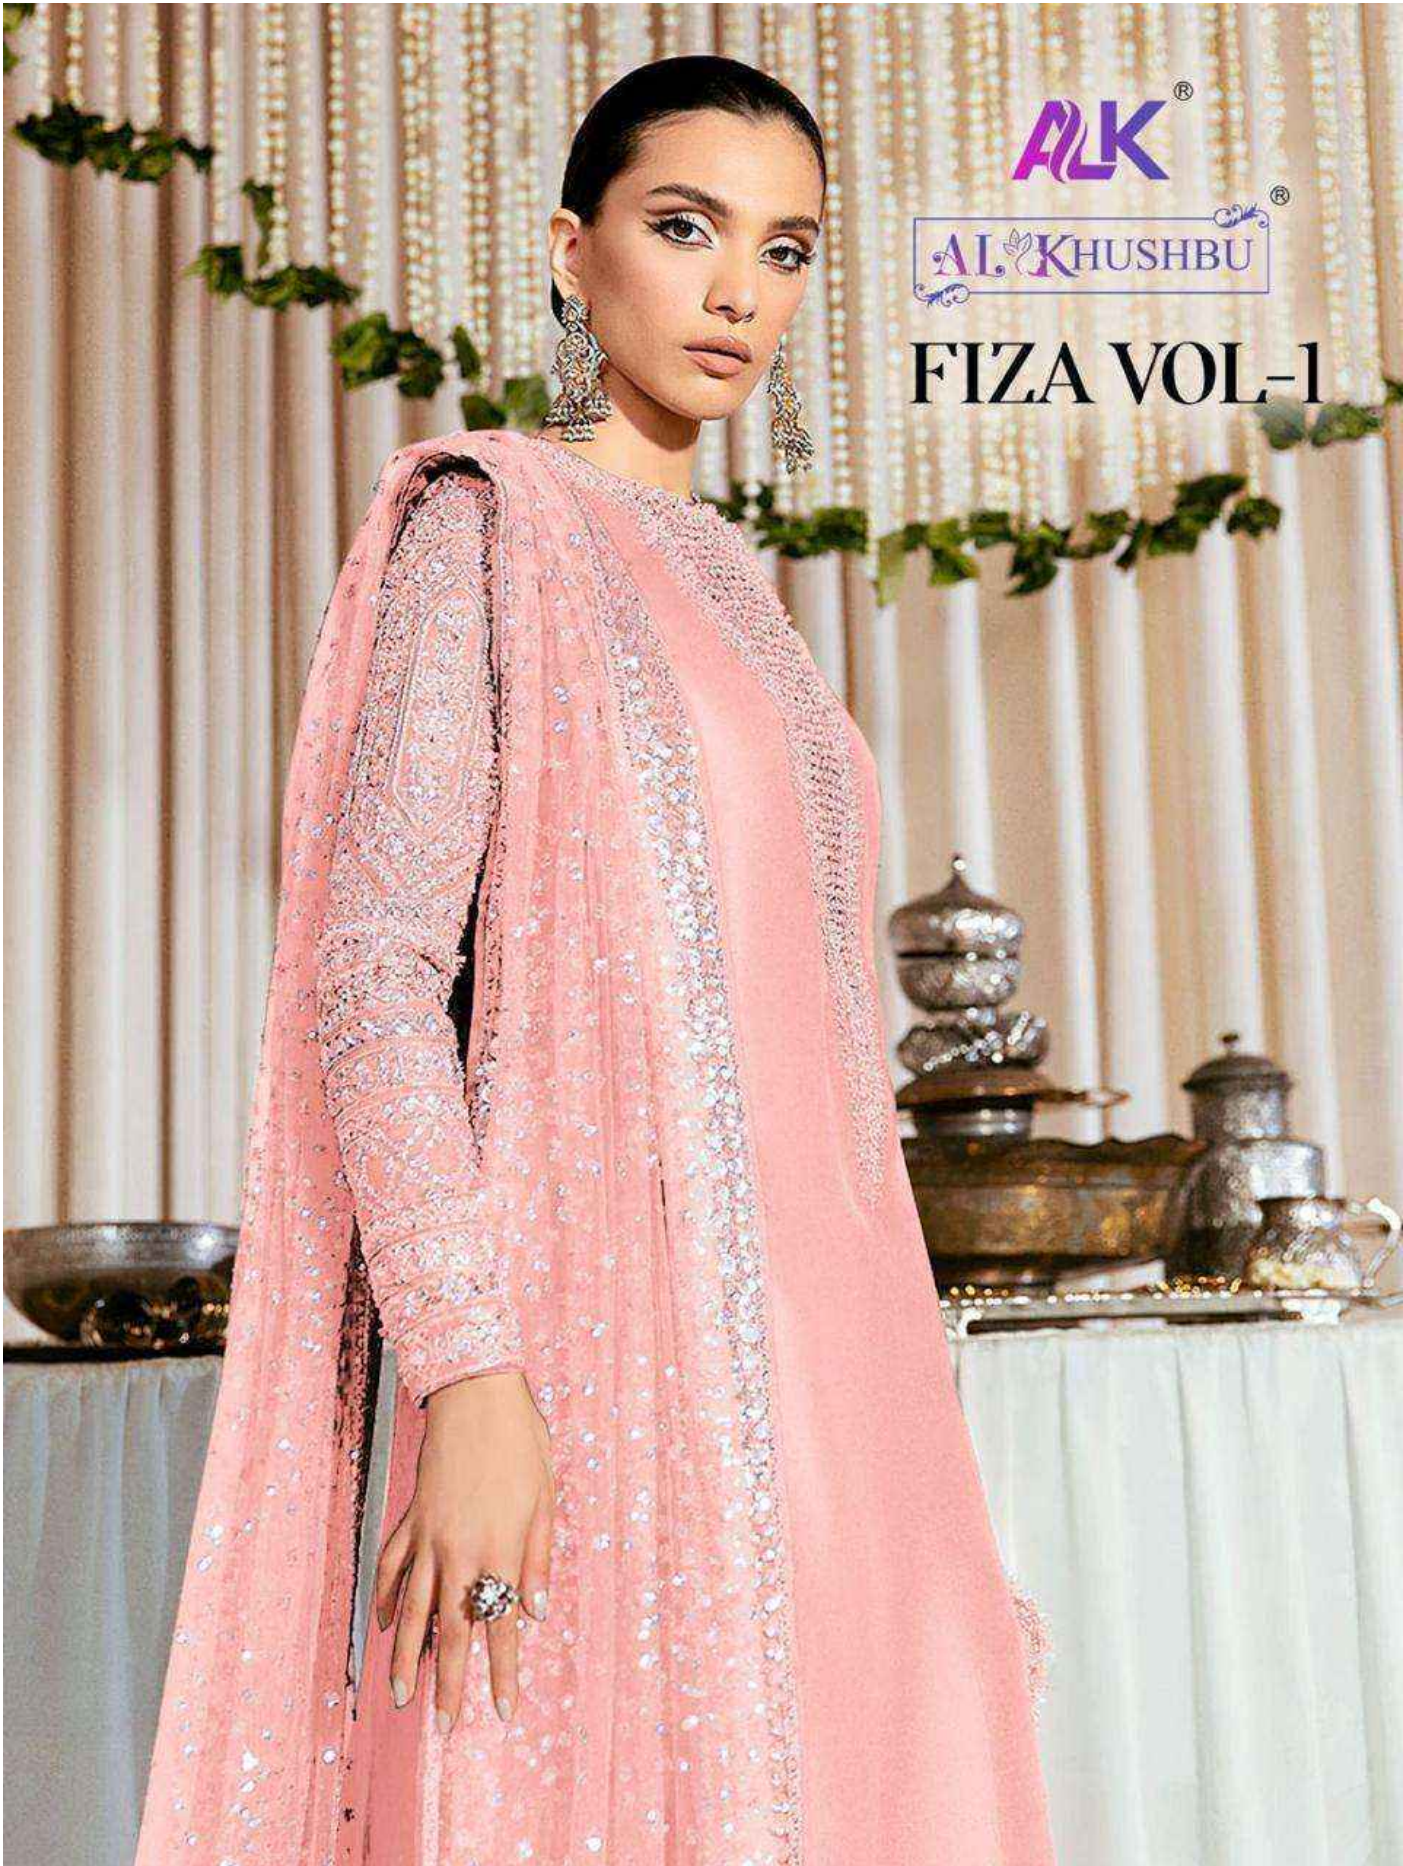

ALK®

AL KHUSHBU®

FIZA VOL-1