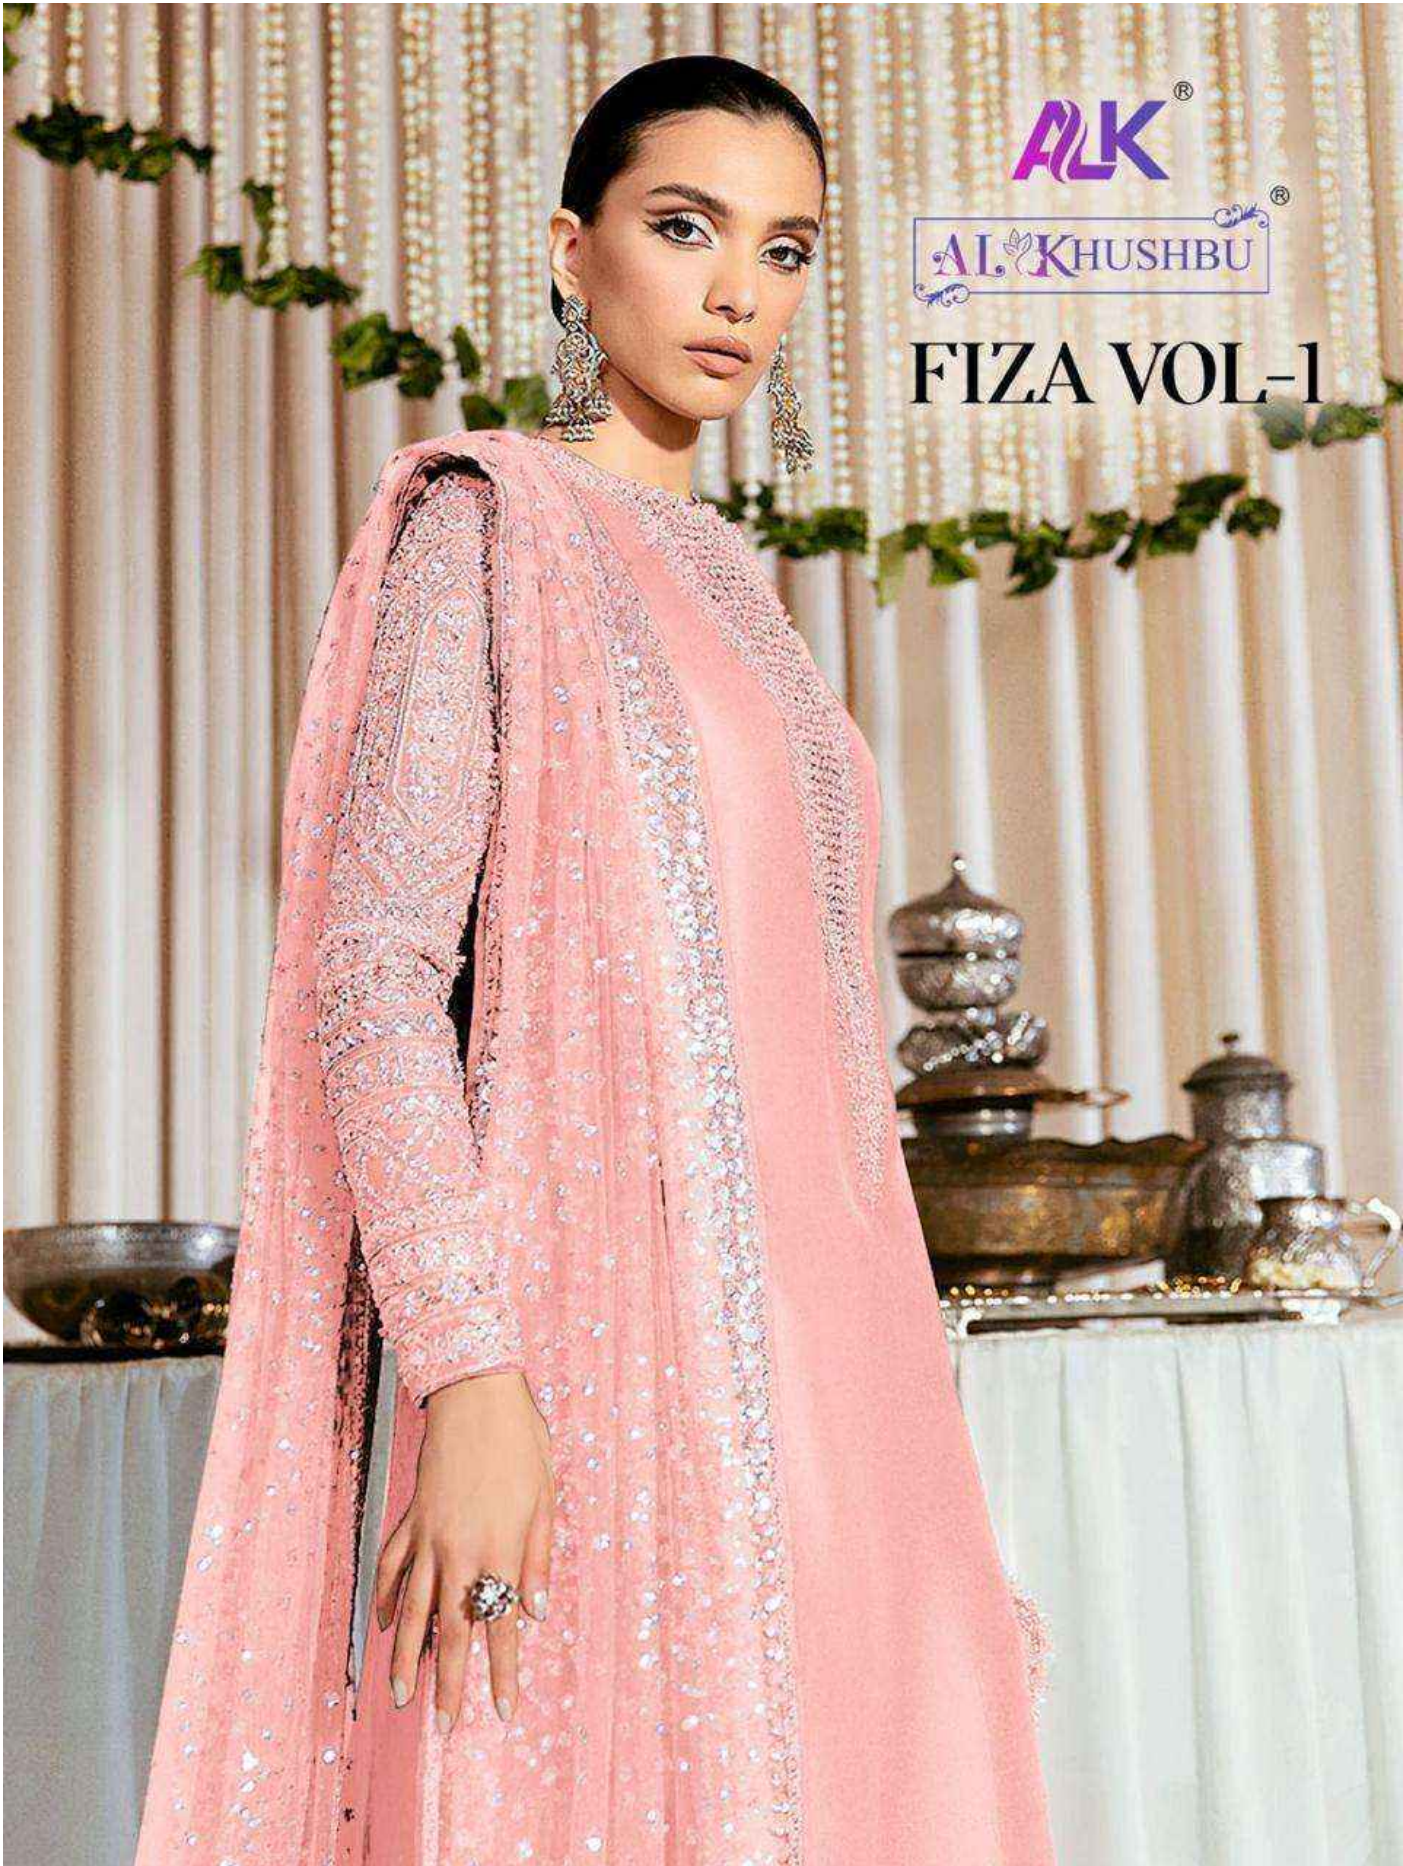

**TOP**  
Fox Georgette  
with Embroidery

**BOTTOM-INNER**  
Dull santoon

**DUPATTA**  
Fox Georgette  
with Embroidery

# FIZA VOL-1

ALK-4084-A

ALK-4084-B

ALK-4084-C

**TOP**  
Fox Georgette  
with Embroidery

**BOTTOM-INNER**  
Dull santoon

**DUPATTA**  
Fox Georgette  
with Embroidery

**TOP**

Fox Georgette  
with Embroidery

**BOTTOM-INNER**

Dull santoon

**DUPATTA**

Butterfly Net With  
Heavy Embroidery

ALK<sup>®</sup>

AL KHUSHBU<sup>®</sup>