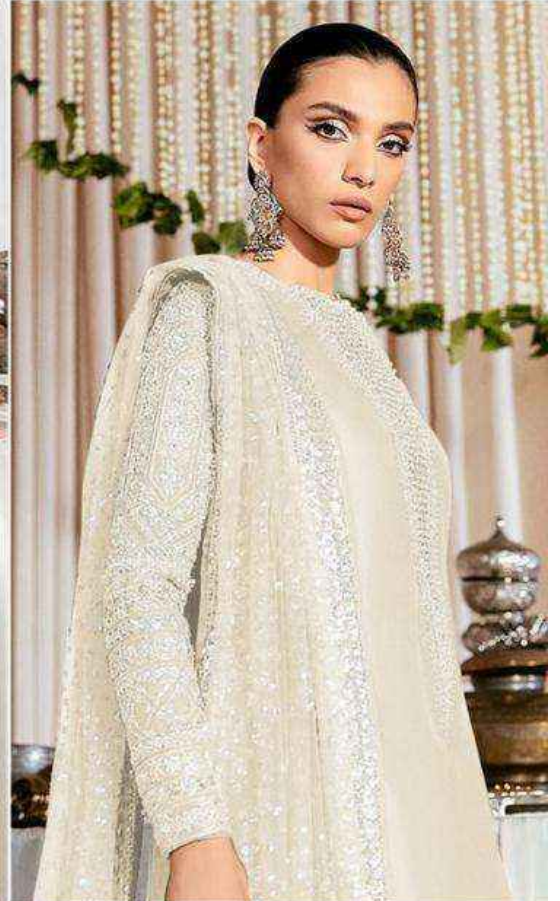

ALK D.No.4084-A

TOP

Fox Georgette
with Embroidery

BOTTOM-INNER

Dull santoon

DUPATTA

Butterfly Net With
Heavy Embroidery