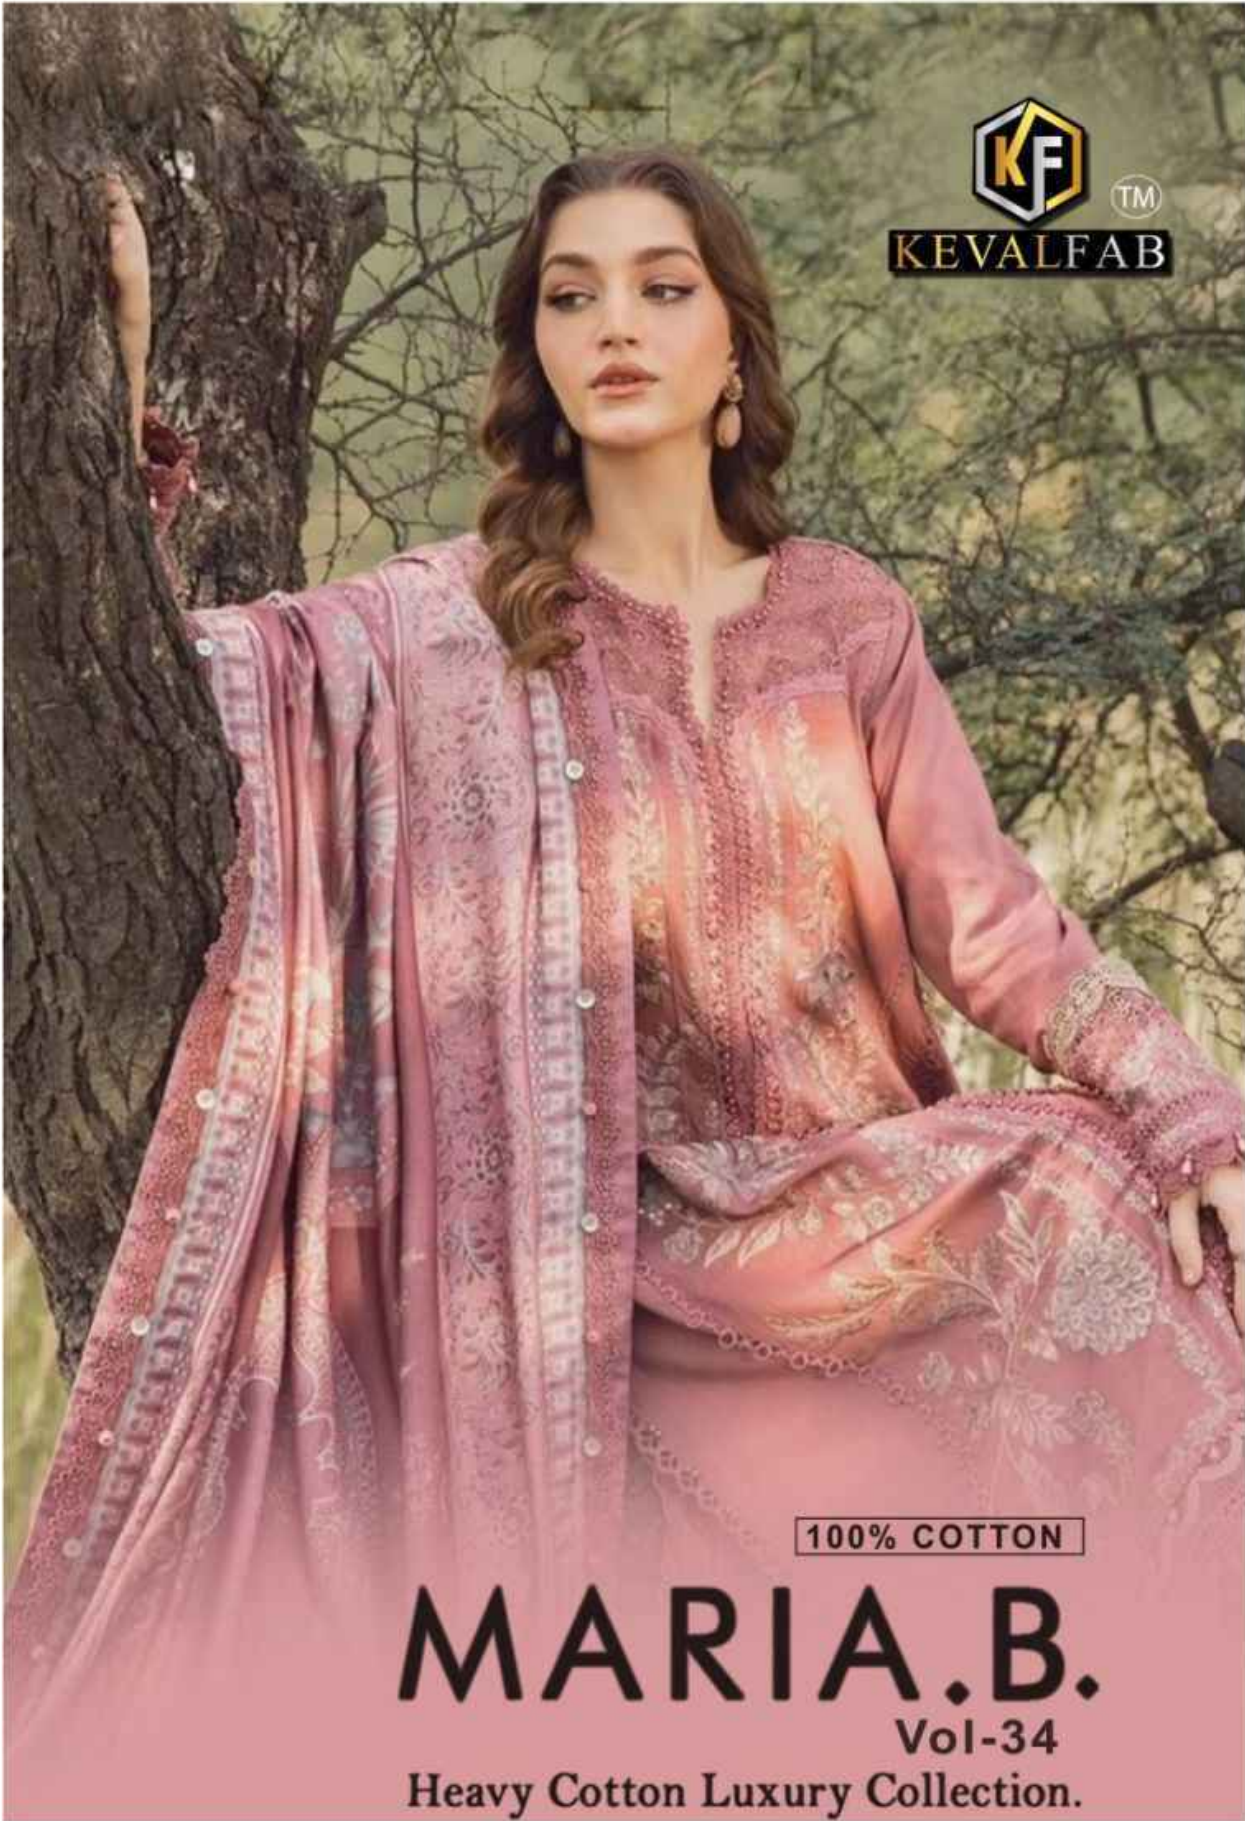

KEVALFAB

100% COTTON

MARIA.B.

Vol-34

Heavy Cotton Luxury Collection.