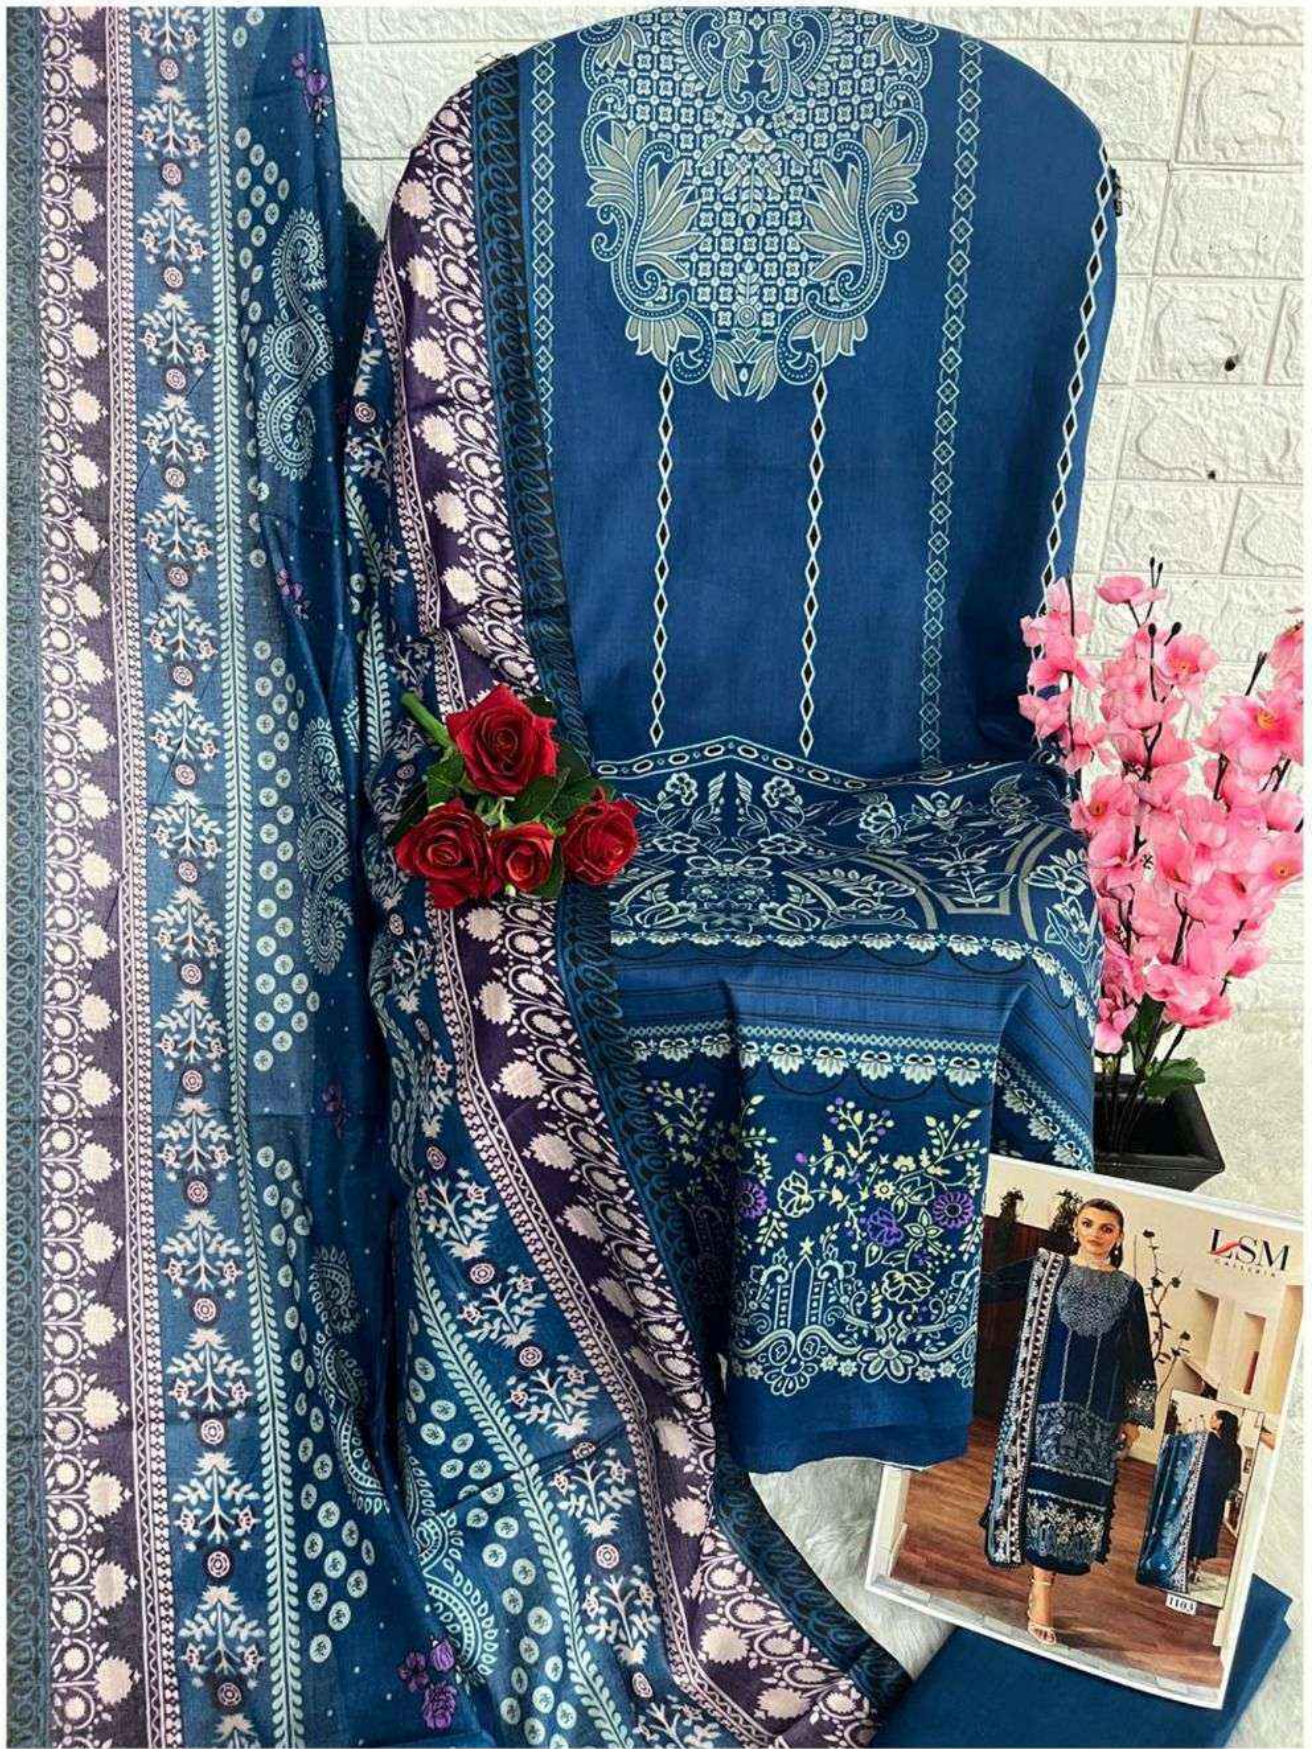

LSM^{TM}
GALLERIA

Parian Dream
Heavy Luxury Lawn Collection Vol. 11