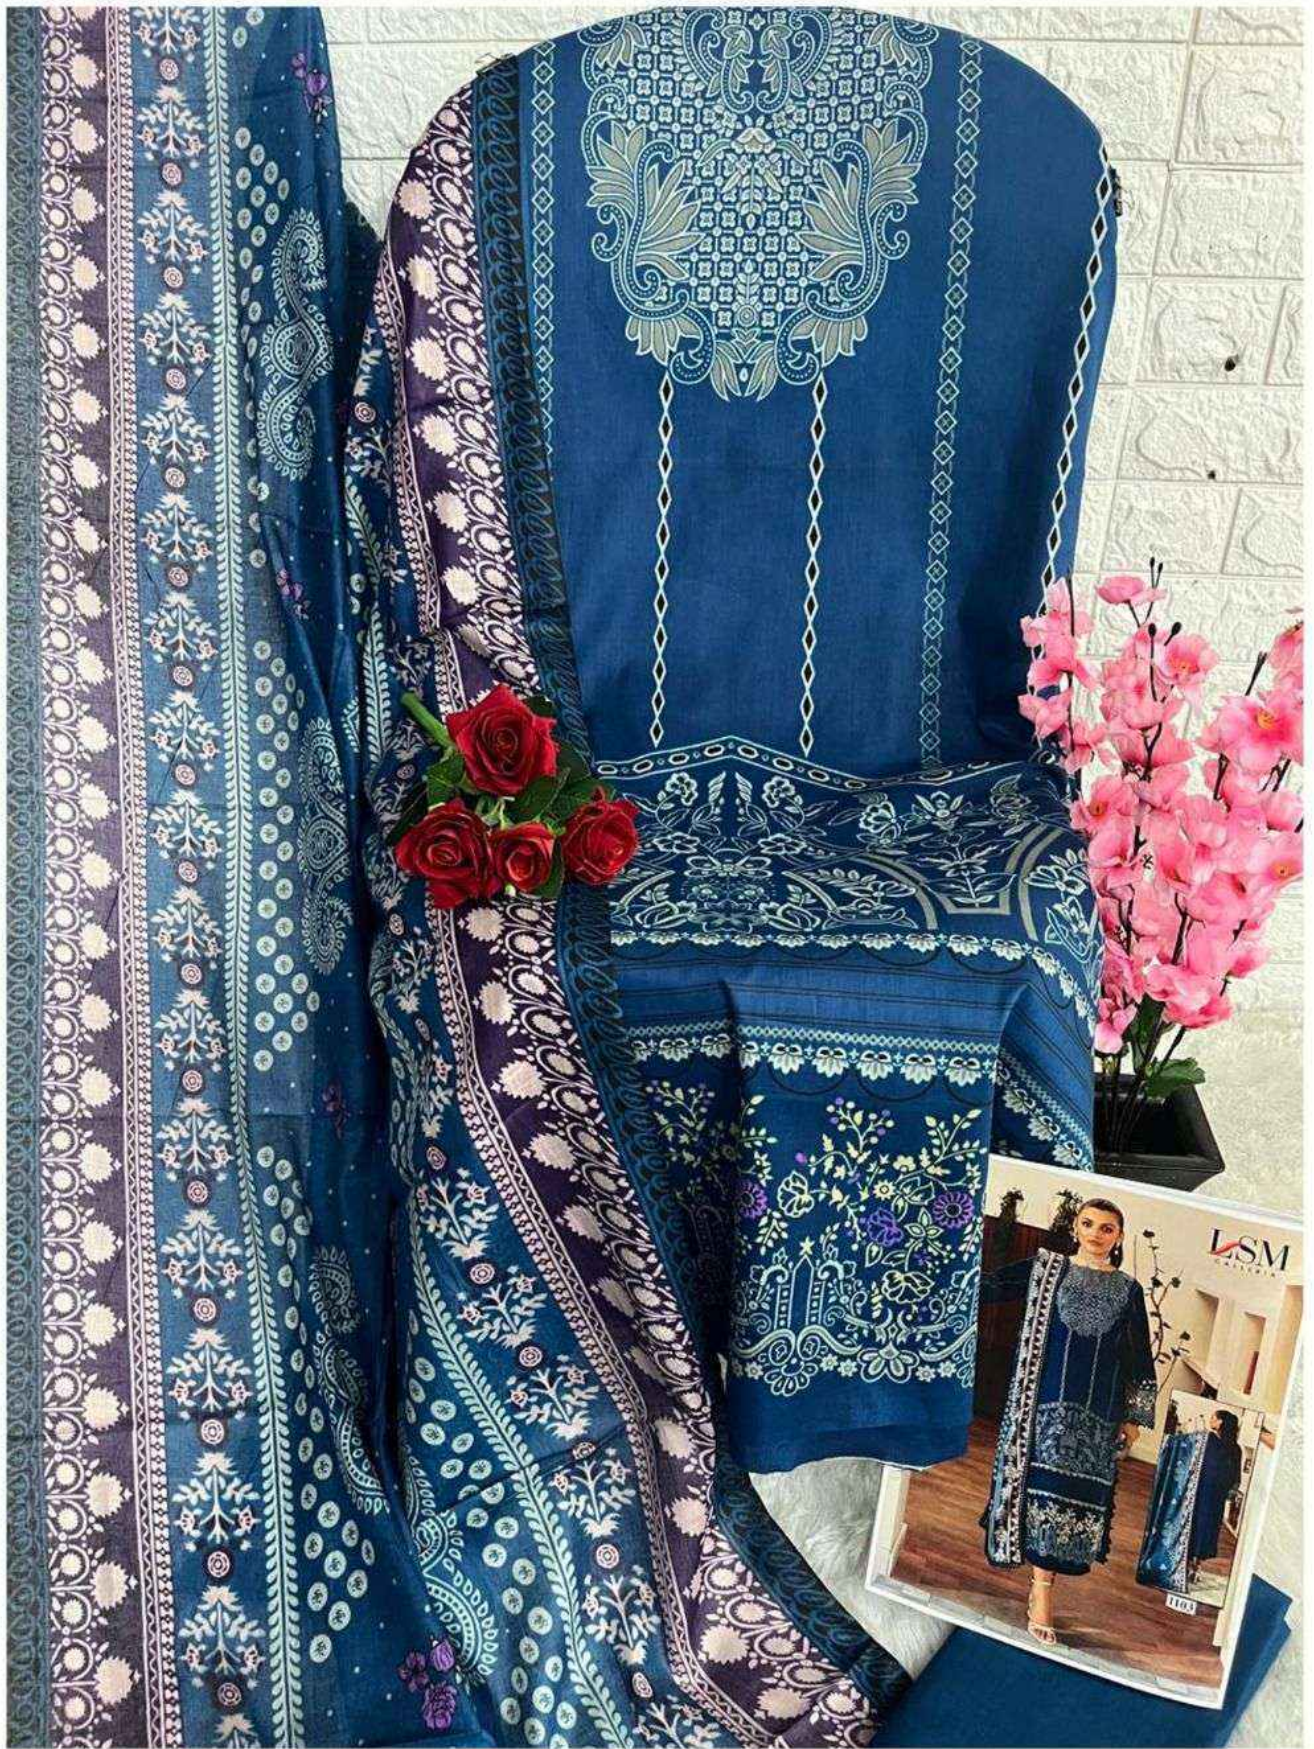

LSM^{TM}
GALLERIA

Parian Dream
Heavy Luxury Lawn Collection Vol. 11