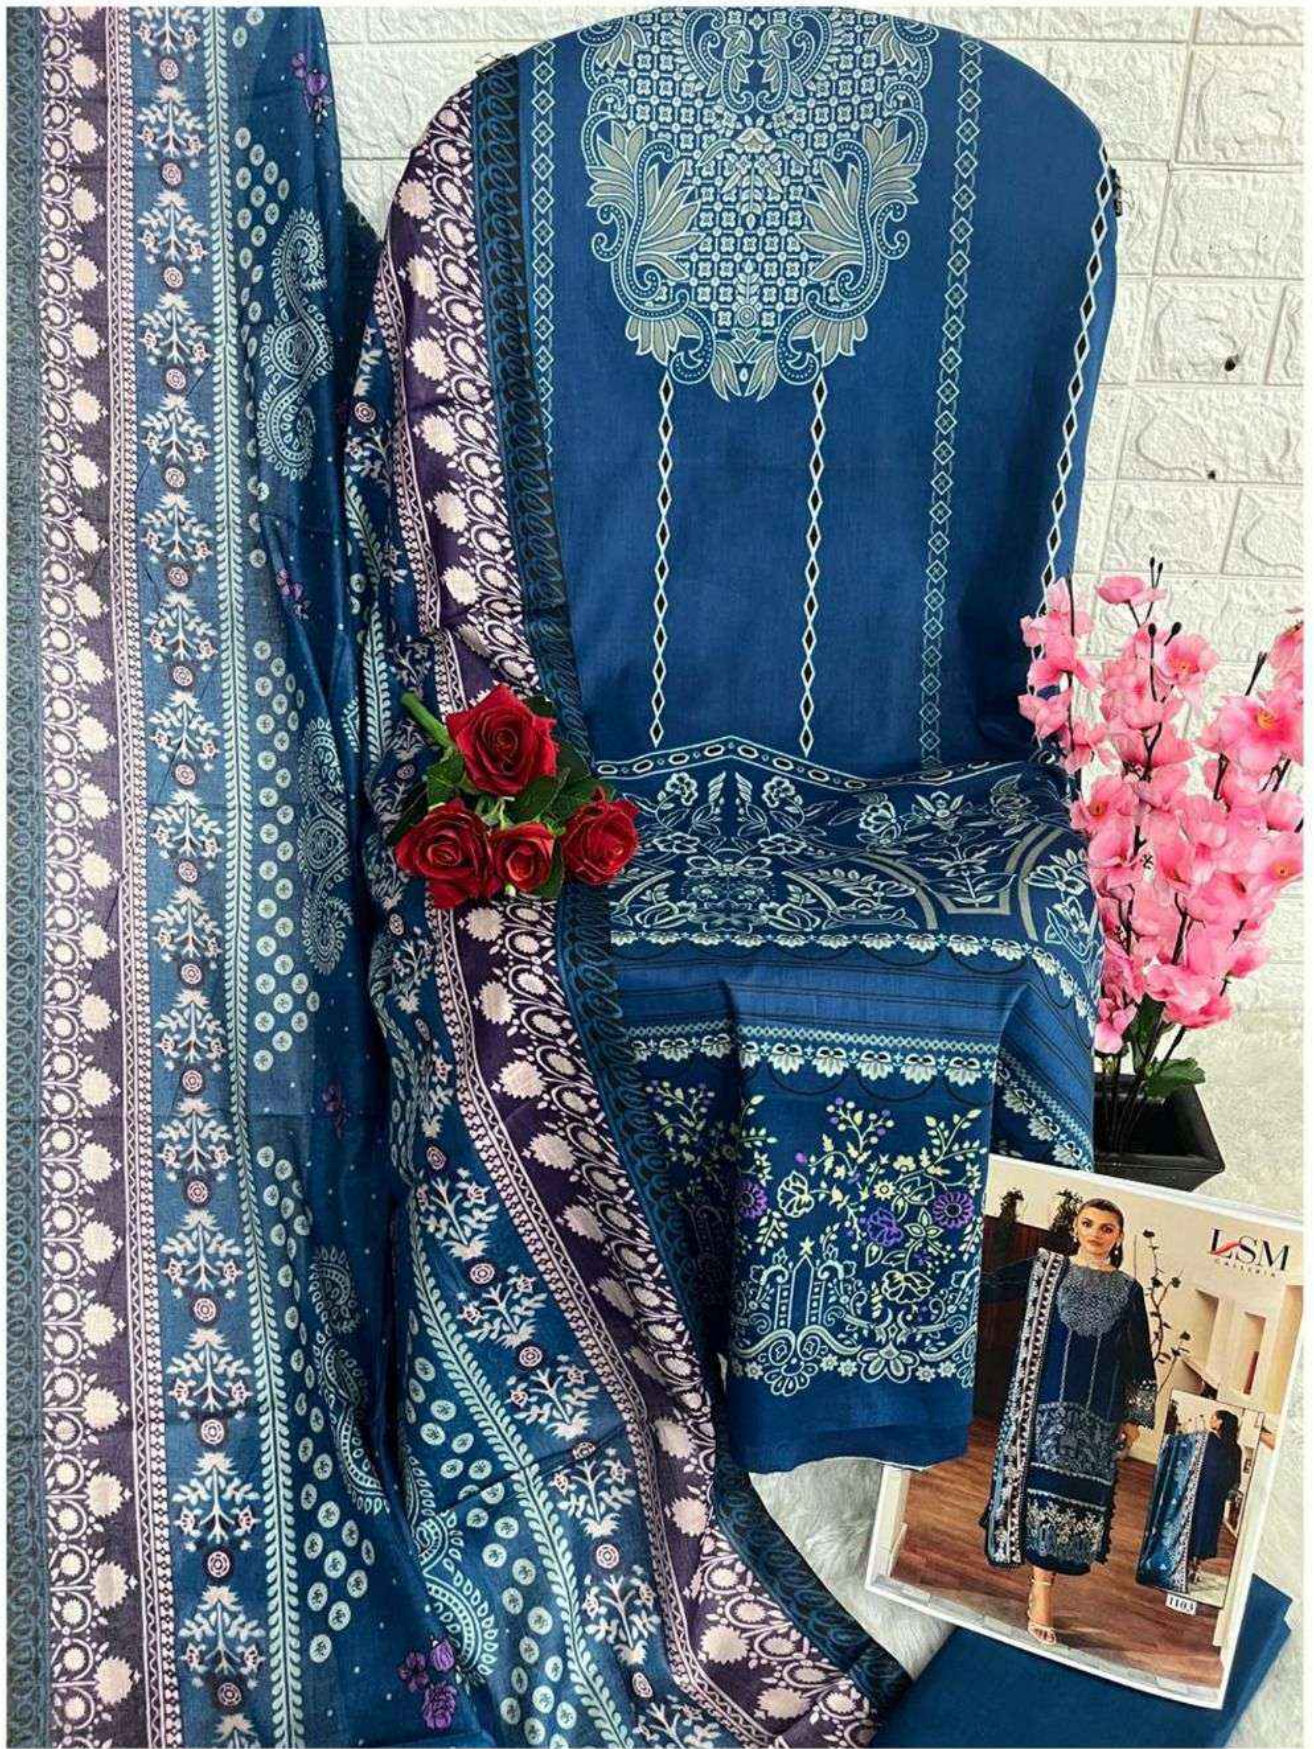

LSM^{TM}
GALLERIA

Parian Dream
Heavy Luxury Lawn Collection Vol. 11