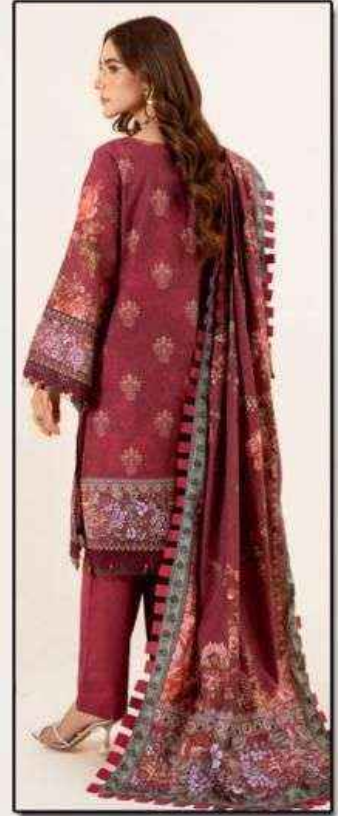

A woman with dark hair pulled back, wearing a pearl earring, is shown from the waist up. She is wearing a light pink, long-sleeved dress with intricate white lace detailing and floral embroidery. A colorful scarf is draped around her neck. She is standing on a sandy beach with the ocean and a blue boat in the background under a clear sky.

# Parian Dream

Heavy Luxury Lawn Collection Vol. 11

**LSM**<sup>TM</sup>  
GALLERIA

*Parian Dream*  
Heavy Luxury Lawn Collection Vol. 11

1102

**LSM**<sup>TM</sup>  
GALLERIA

*Parian Dream*  
Heavy Luxury Lawn Collection Vol. 11