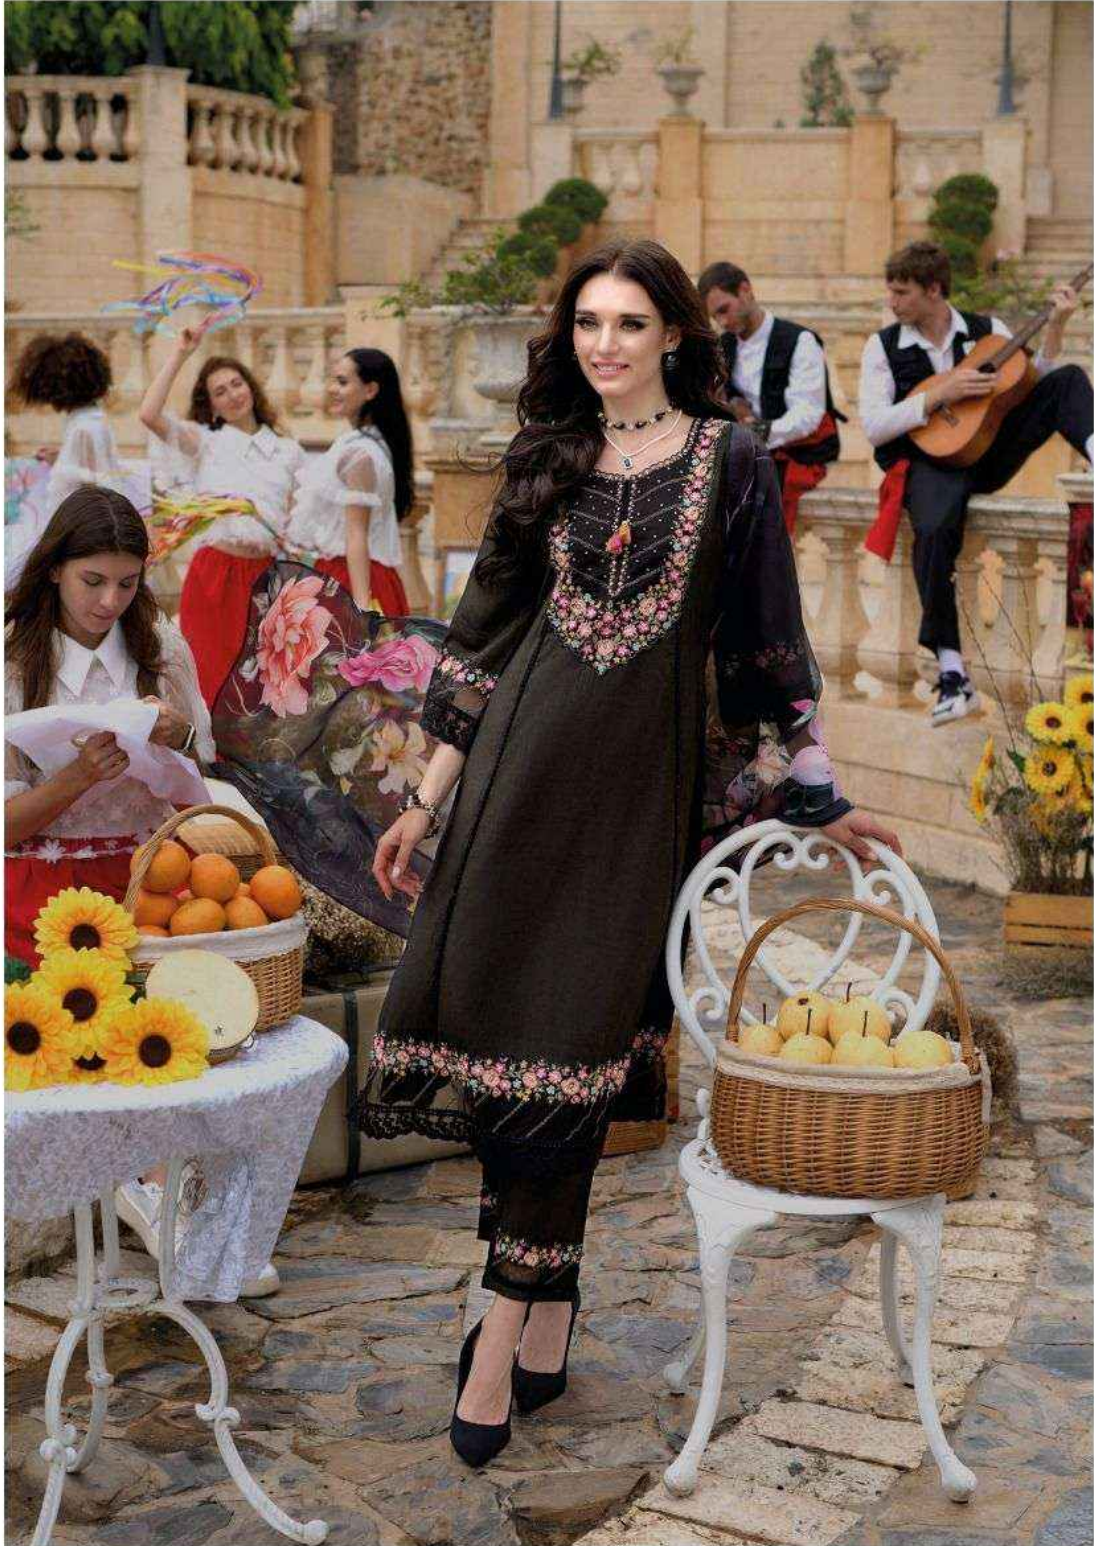

Amore Affire

Fashion is about something that comes from within you

BEGUM - 42731