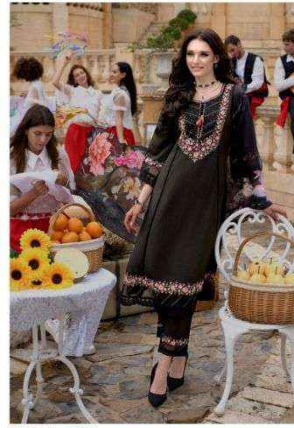

Amore Affire

Fashion is about something that comes from within you

BEGUM - 42731

KAILEE
fashion
INDIAN ETHNIC WEAR

KAILEE
fabrics
LONDON • NEW YORK • PARIS

BEGUM - 42727

BEGUM - 42728

BEGUM - 42731