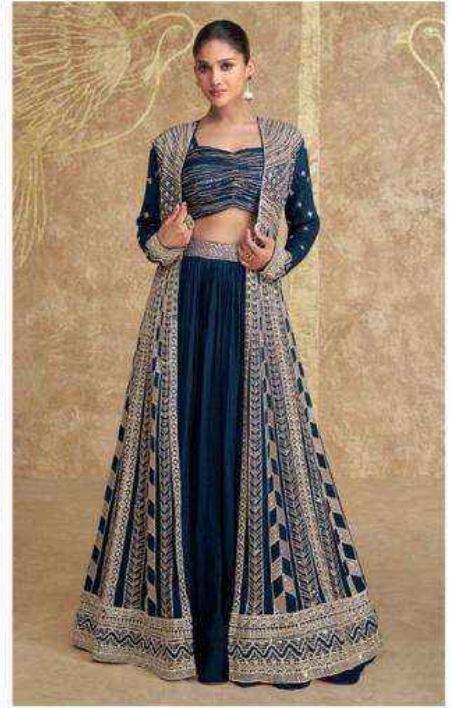

SAYURI®
Designer

TYOHAAR
GOLD

|| Elegance Woven into Every Moment ||

D NO-5622

|| Elegance Woven into Every Moment ||

D NO-5622

|| Elegance Woven into Every Moment ||

D NO-5622

D No-5622-A

D No-5622-B

D No-5622-C

D No-5622-D

D No-5622-E

SAYURI[®]
— Designer

**TYOHAAR
GOLD**

SAYURI®
Designer