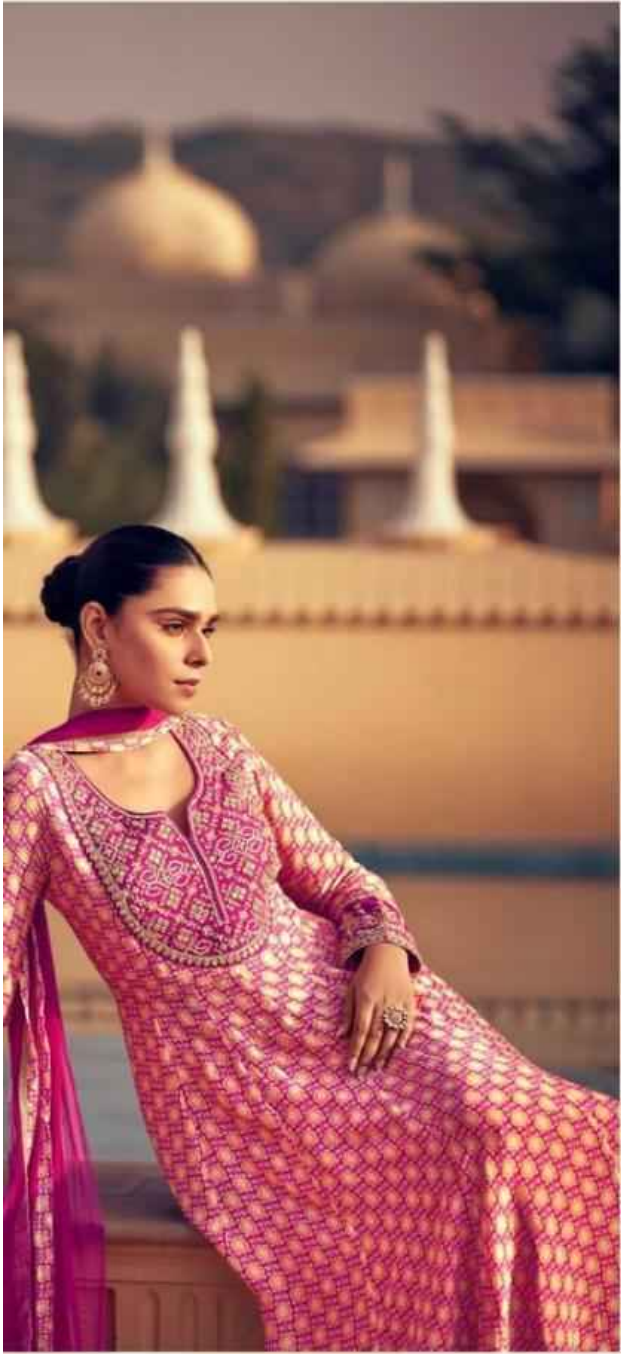

SAYURI[®]
Designer

Dictate your style statement with the season's latest trends.

D NO : 5712

SAYURI[®]
Designer

Kasida

SAYURI®
Designer

Dictate your style statement with the season's latest trends.

D NO : 5712

5712

5713

5714

SAYURI[®]
Designer

Kasida

SAYURI[®]
Designer

Kasida

Define your moods with distinctive silhouettes. //////////////// D NO : 5713