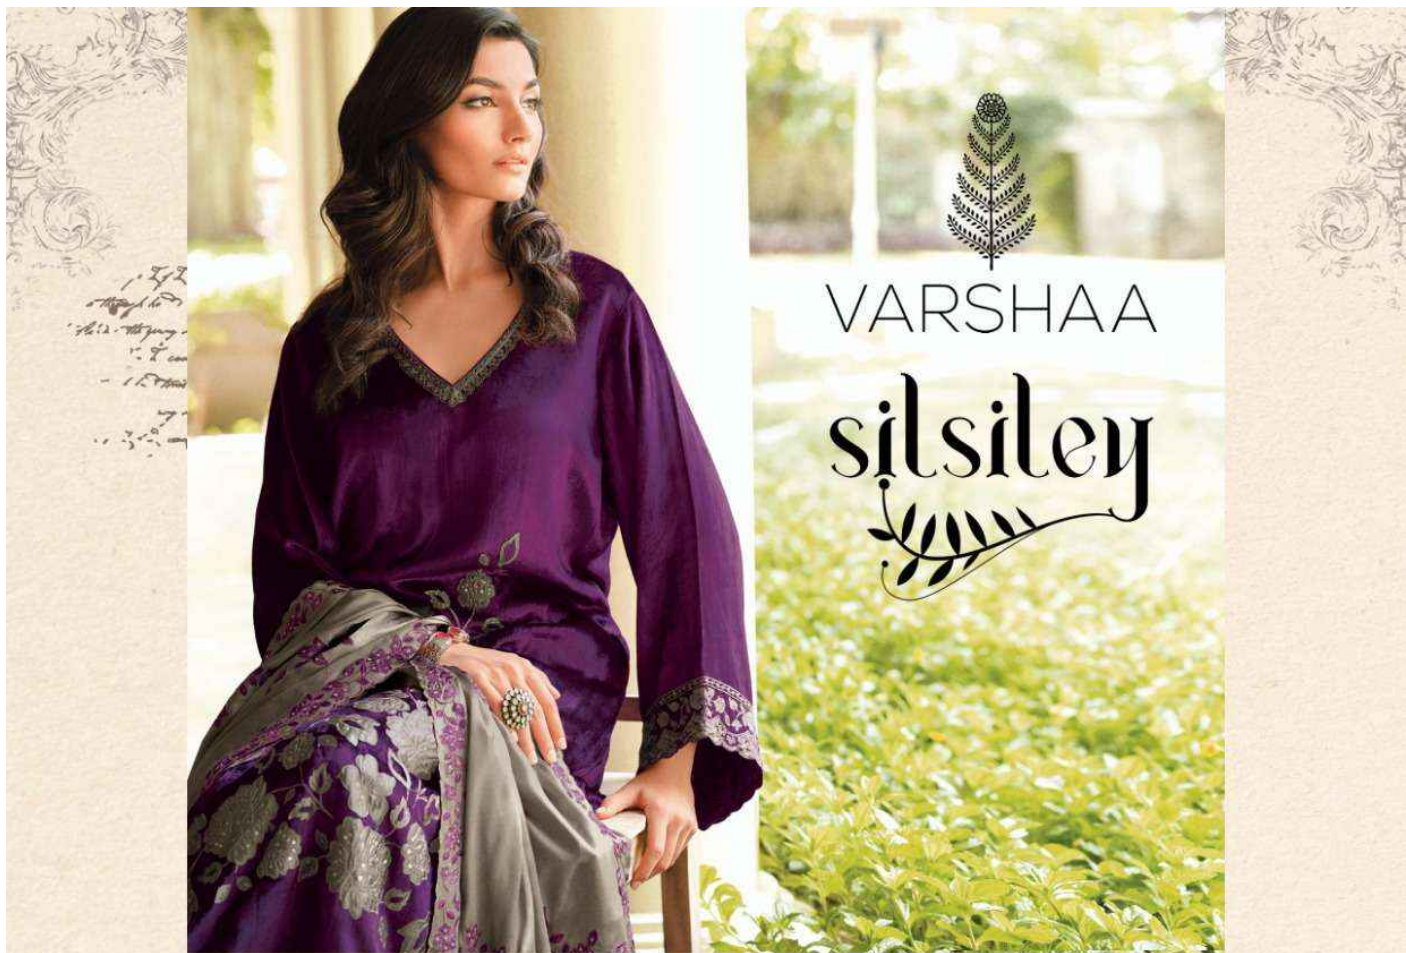

SL-03

Handwritten text in a cursive script, likely a signature or brand name, located in the bottom right corner of the image.

VARSHAA

silsiley

VARSHAA silsiley

SL-01

SL-02

SL-03

SL-04

SL-05

Handwritten text in the bottom left corner, partially obscured by the image.

DESIGN	PRICE	DESCRIPTION
SL - 01	3780/-	TOP
SL - 02	3780/-	PLUSH VELVET WITH SATIN PATCHWORK AND EMBROIDERY NECKLINE AND BORDERS.
SL- 03	3780/-	DUPATTA
SL- 04	3780/-	GAJI SILK HEAVY EMBROIDERED.
SL- 05	3780/-	BOTTOM
		VISCOSE MUSHROO SILK.

TOTAL AMOUNT 18,900/- + GST
TOTAL PIECES : 5

Discover elegance and contrast in our latest salwar suit collection. The kurta, crafted from opulent velvet, features rich satin patchwork and is detailed with intricate embroidery along the borders and neckline. The gaji silk dupatta complements the kurta with its own embroidered patterns and sequins, harmoniously coordinating with the kurta's design while offering a striking contrast. The ensemble is completed with a solid mashroo silk bottom, providing a smooth and refined finish. This collection plays with contrasting elements to create a cohesive yet dynamic look, perfect for making a sophisticated statement at any special event.