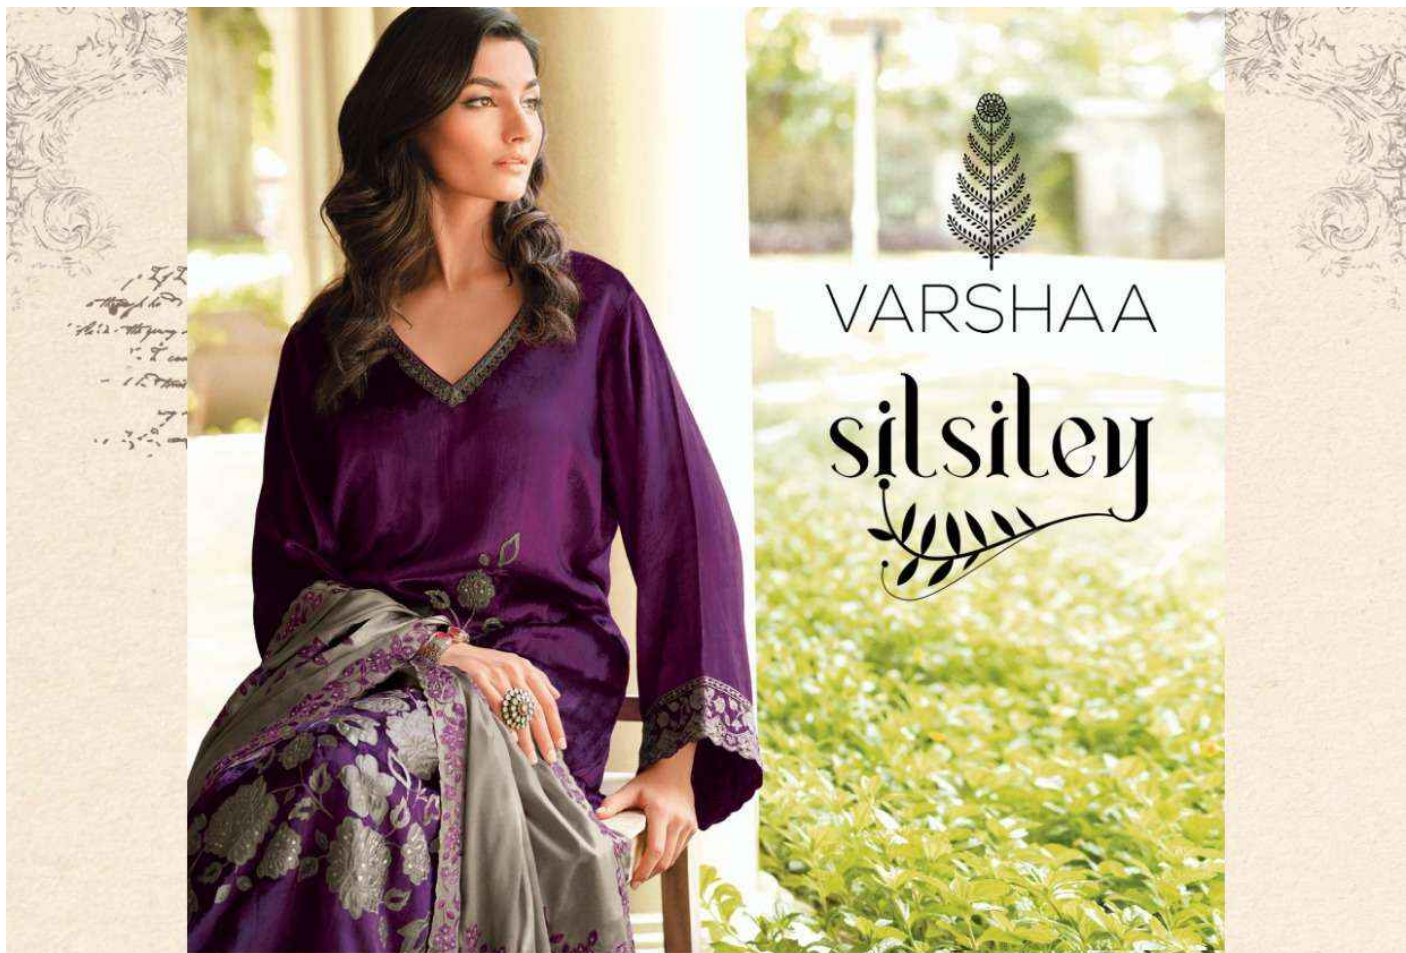

SL-03

Handwritten text in a cursive script, likely a signature or brand name, located in the bottom right corner of the image.

VARSHAA

silsiley

VARSHAA silsiley

SL-01

SL-02

SL-03

SL-04

SL-05

Handwritten text in the bottom left corner, partially obscured.

DESIGN	PRICE	DESCRIPTION
SL - 01	3780/-	TOP
SL - 02	3780/-	PLUSH VELVET WITH SATIN PATCHWORK AND EMBROIDERY NECKLINE AND BORDERS.
SL- 03	3780/-	DUPATTA
SL- 04	3780/-	GAJI SILK HEAVY EMBROIDERED.
SL- 05	3780/-	BOTTOM
		VISCOSE MUSHROO SILK.

TOTAL AMOUNT 18,900/-+GST
TOTAL PIECES : 5

Discover elegance and contrast in our latest salwar suit collection. The kurta, crafted from opulent velvet, features rich satin patchwork and is detailed with intricate embroidery along the borders and neckline. The gaji silk dupatta complements the kurta with its own embroidered patterns and sequins, harmoniously coordinating with the kurta's design while offering a striking contrast. The ensemble is completed with a solid mashroo silk bottom, providing a smooth and refined finish. This collection plays with contrasting elements to create a cohesive yet dynamic look, perfect for making a sophisticated statement at any special event.