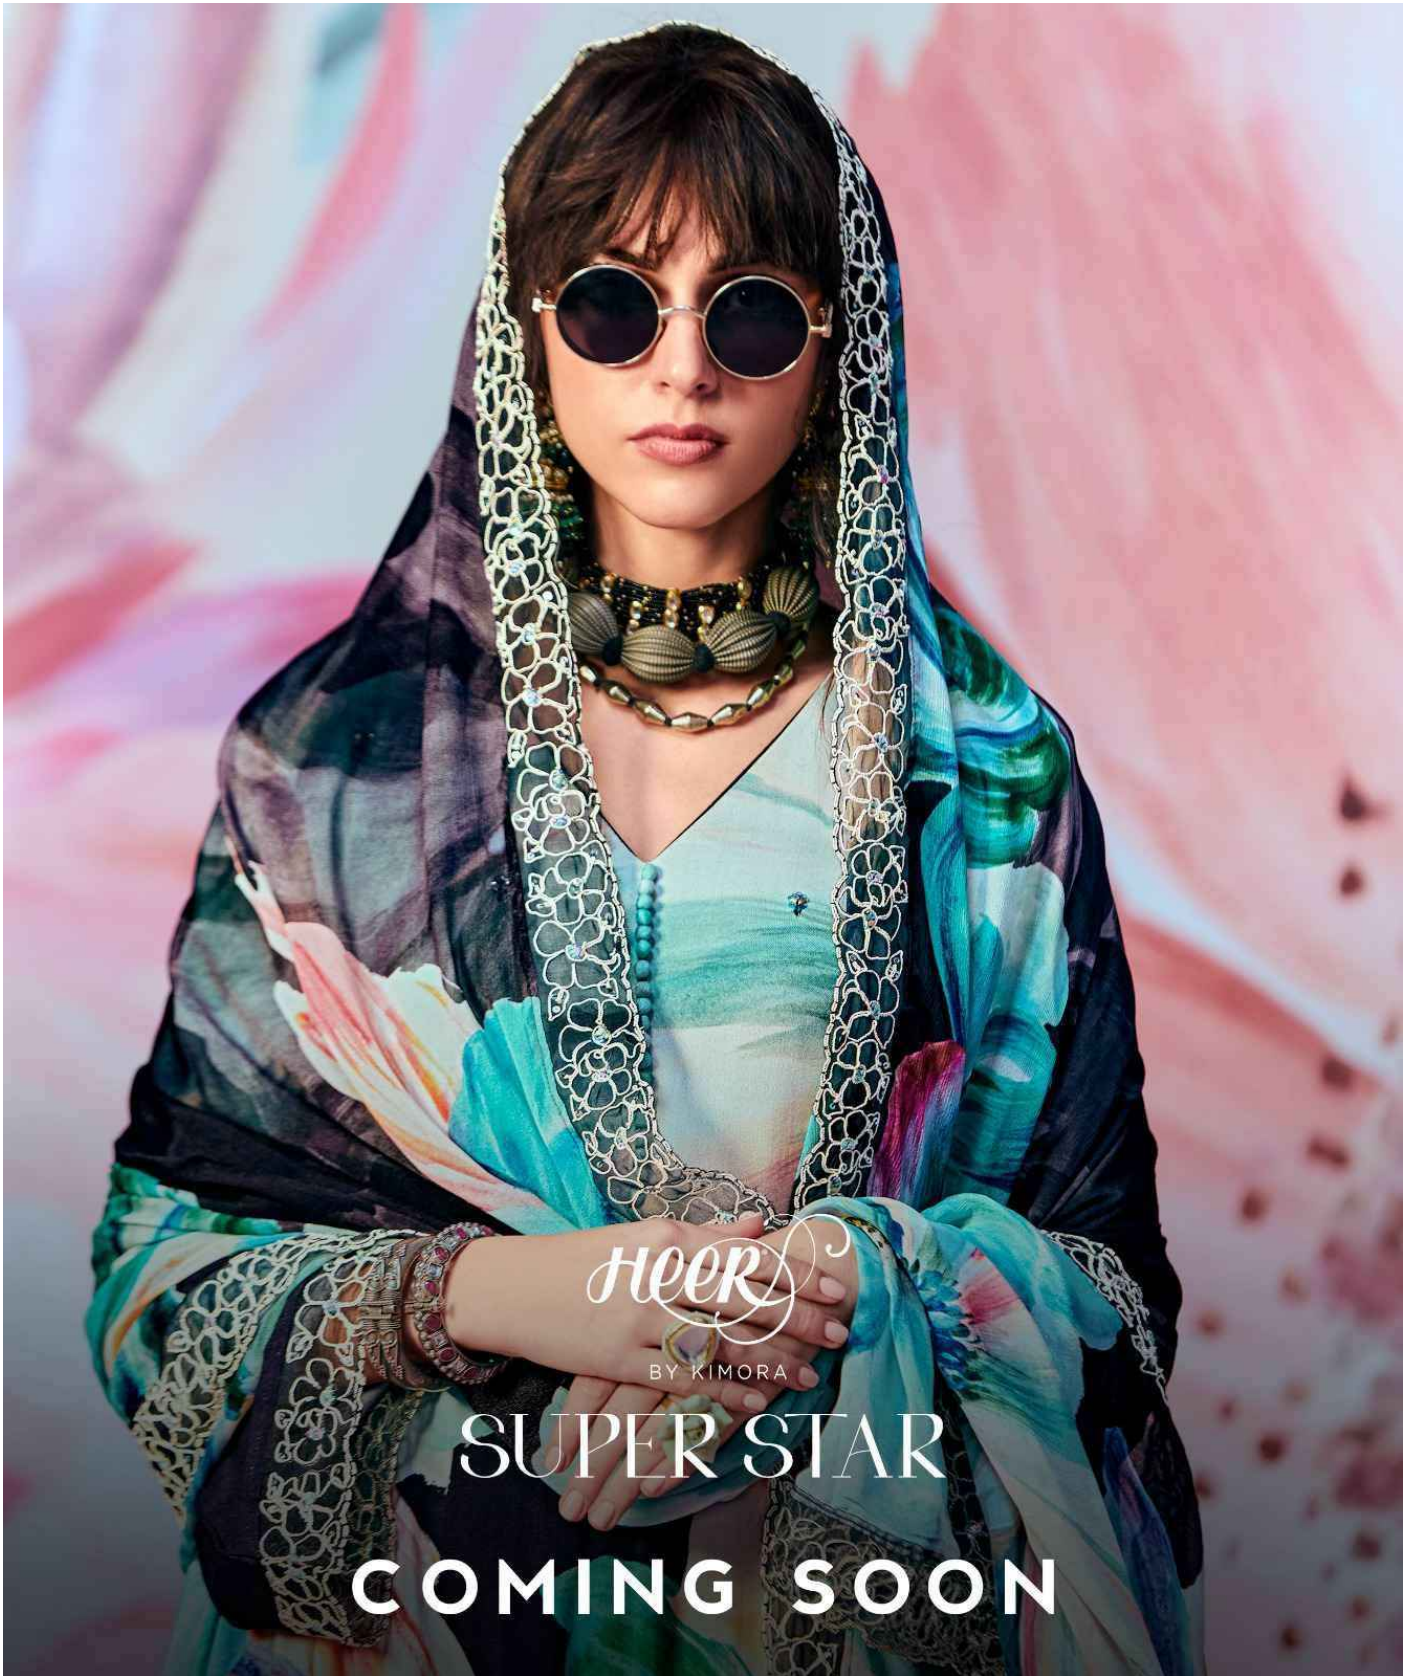

HEER

BY KIMORA

SUPER STAR

COMING SOON