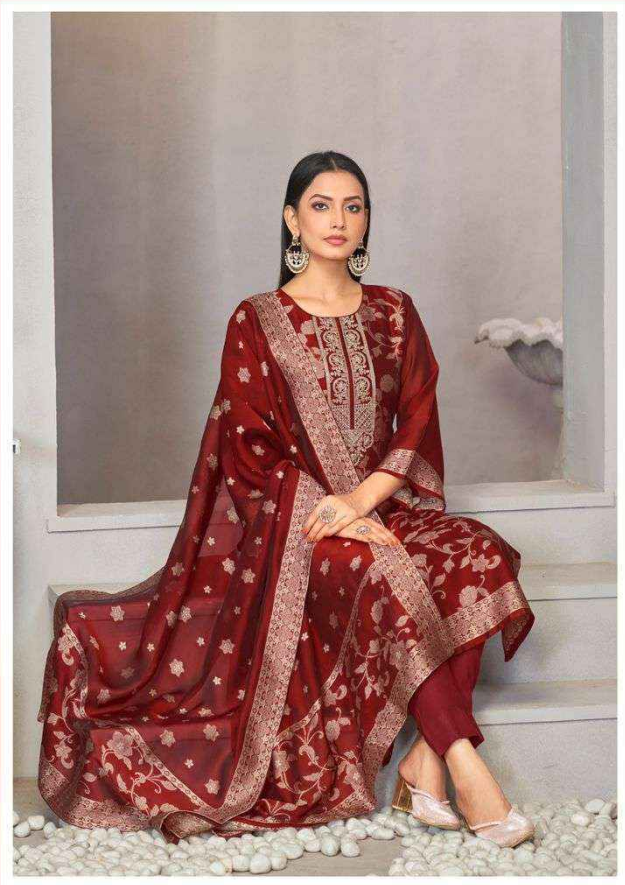

 **IBIZA**
"A lifestyle to follow"

Rija

1426

1427

Rija

TOP

PURE BANGLORY SILK JACQUARD WITH
EMBROIDERY WORK

DUPATTA

PURE BANGLORY SILK JACQUARD

BOTTOM

PURE SANTOON

DESIGN : 4

RATE : 1795/-

TOTAL : 7180 +GST

IBIZA
A TRADITION OF FINEST

Rija