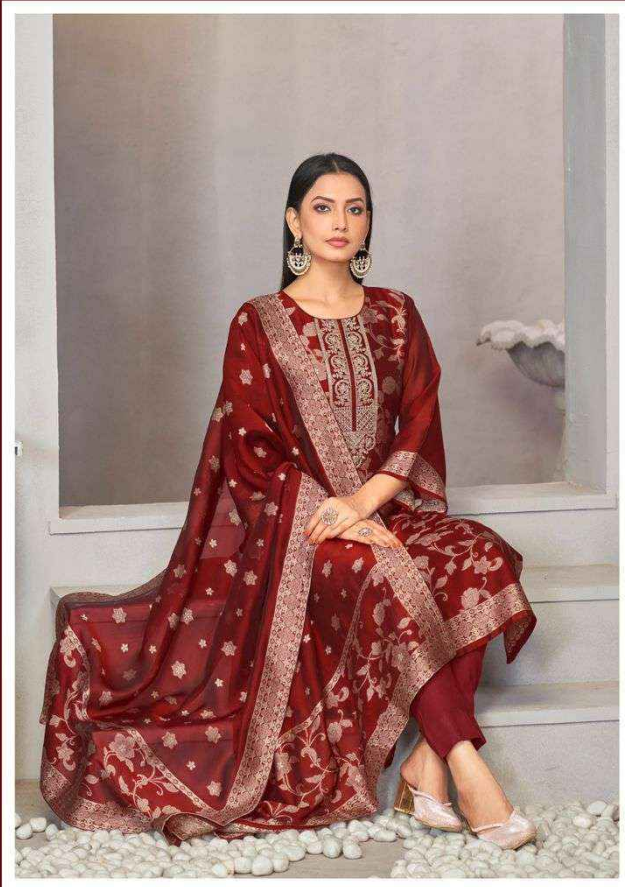

 **IBIZA**
"A lifestyle to follow"

Rija

1426

1427

 **IBIZA**
"A lifestyle to follow"

Rija

TOP

PURE BANGLORY SILK JACQUARD WITH
EMBROIDERY WORK

DUPATTA

PURE BANGLORY SILK JACQUARD

BOTTOM

PURE SANTOON

DESIGN : 4

RATE : 1795/-

TOTAL : 7180 +GST

IBIZA
A TRADITION OF FINEST