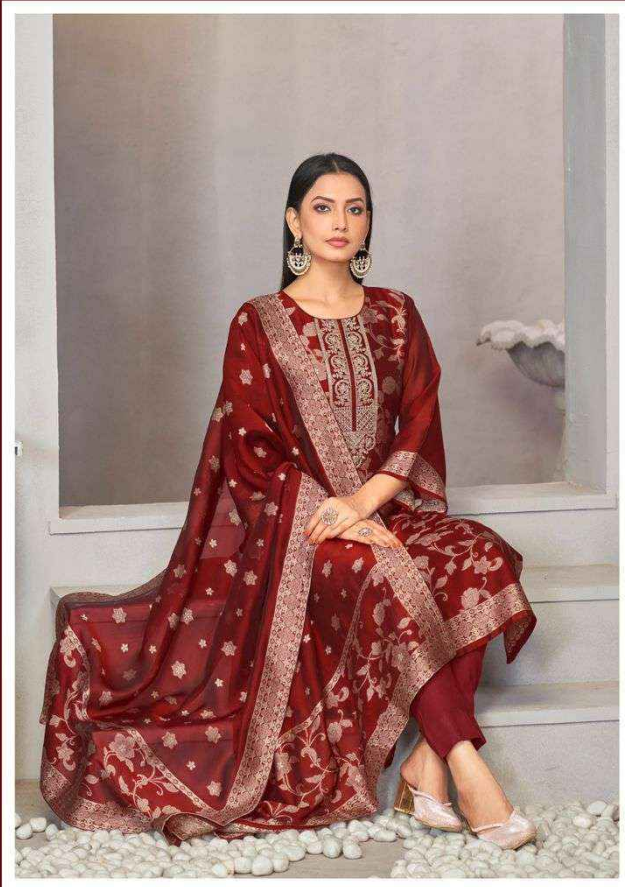

 **IBIZA**
"A lifestyle to follow"

Rija

1426

IBIZA
BY SHARMA & SHARMA

1425

Rija

TOP

PURE BANGLORY SILK JACQUARD WITH
EMBROIDERY WORK

DUPATTA

PURE BANGLORY SILK JACQUARD

BOTTOM

PURE SANTOON

DESIGN : 4

RATE : 1795/-

TOTAL : 7180 +GST

IBIZA
A TRADITION OF FINEST