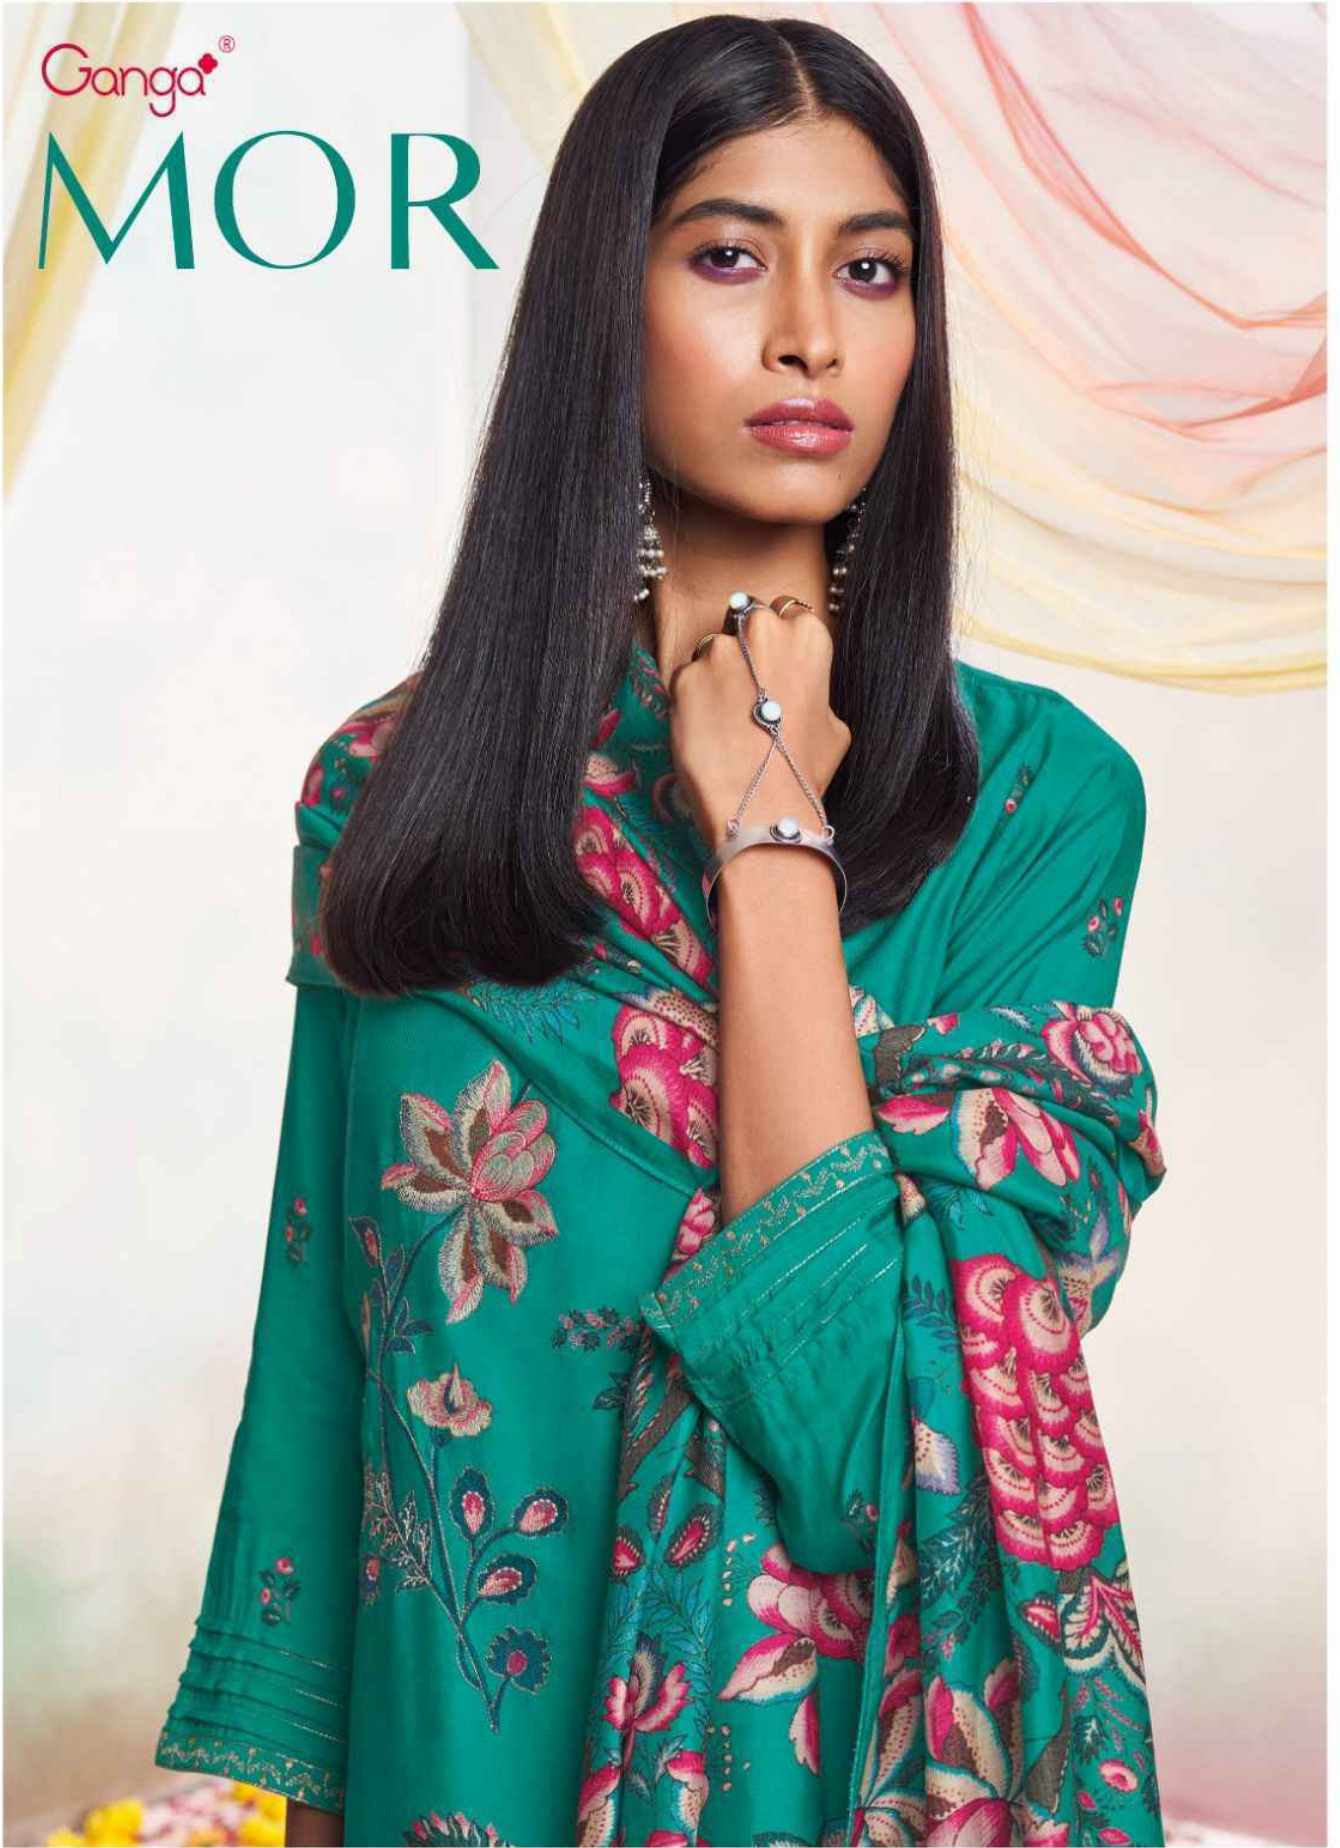

Ganga®

MOR

Ganga®

MOR

Ganga® / C1638

Ganga® / C1640

Ganga®

Ganga® / C1639

PRODUCT NAME	<b>MOR</b>
D.NO.	C1635 TO C1640
DESCRIPTION	<p><b>TOP</b> PREMIUM BEMBERG SILK PASHMINA PRINTED WITH EMBROIDERY AND HAND WORK AND LACE</p> <p><b>BOTTOM</b> PREMIUM LYOCELL SOLID COLOUR</p> <p><b>DUPATTA</b> FINEST SILK SHAWL PRINTED</p>
HSN CODE	<b>540834</b>
WHOLESALE PRICE	<b>2695/- EACH+GST(EXTRA)</b>