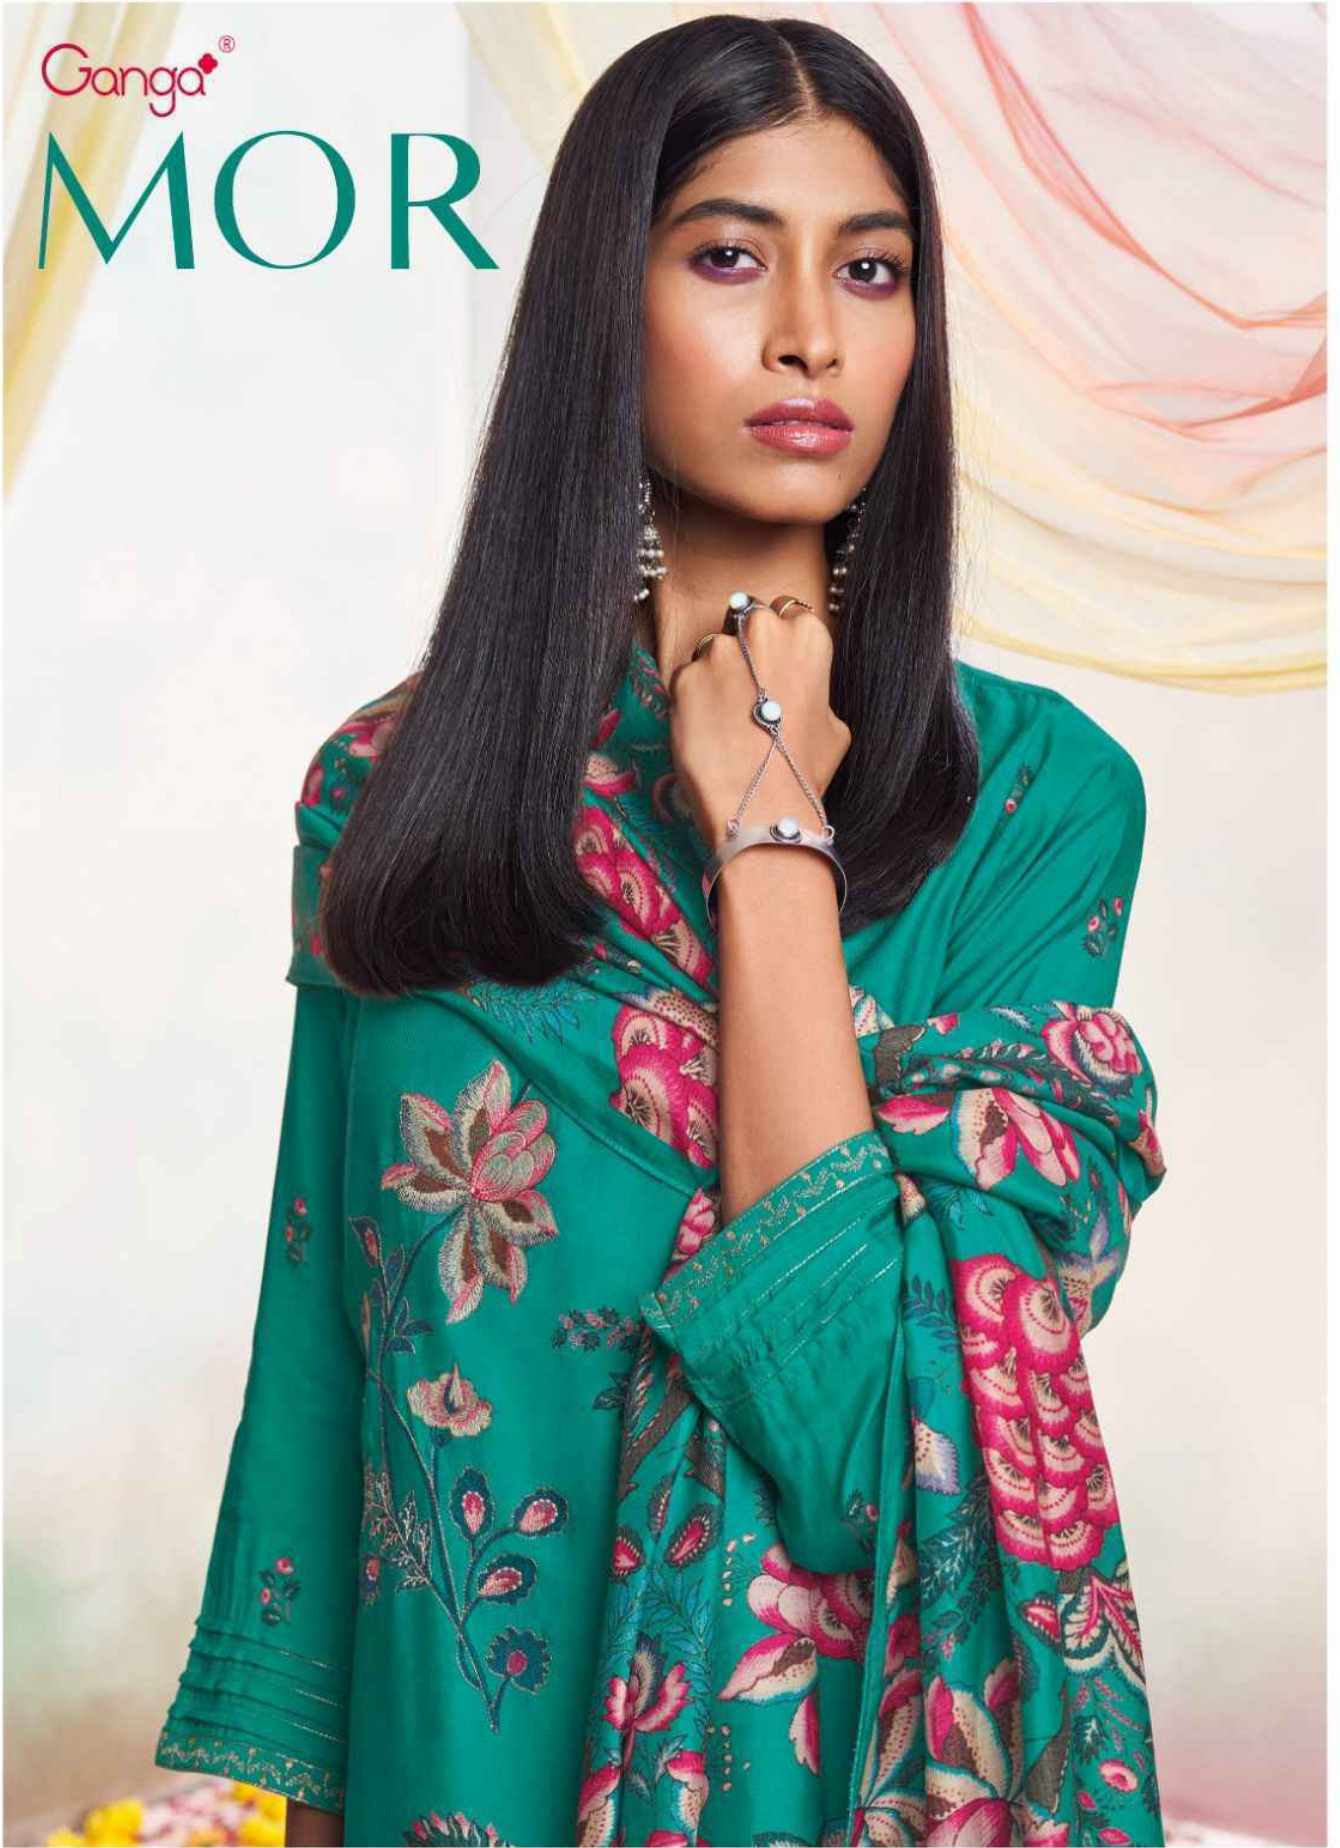

Ganga®

MOR

Ganga®

MOR

Ganga® / C1638

Ganga® / C1640

Ganga®

Ganga® / C1639

PRODUCT NAME	MOR
D.NO.	C1635 TO C1640
DESCRIPTION	<p>TOP PREMIUM BEMBERG SILK PASHMINA PRINTED WITH EMBROIDERY AND HAND WORK AND LACE</p> <p>BOTTOM PREMIUM LYOCELL SOLID COLOUR</p> <p>DUPATTA FINEST SILK SHAWL PRINTED</p>
HSN CODE	540834
WHOLESALE PRICE	2695/- EACH+GST(EXTRA)