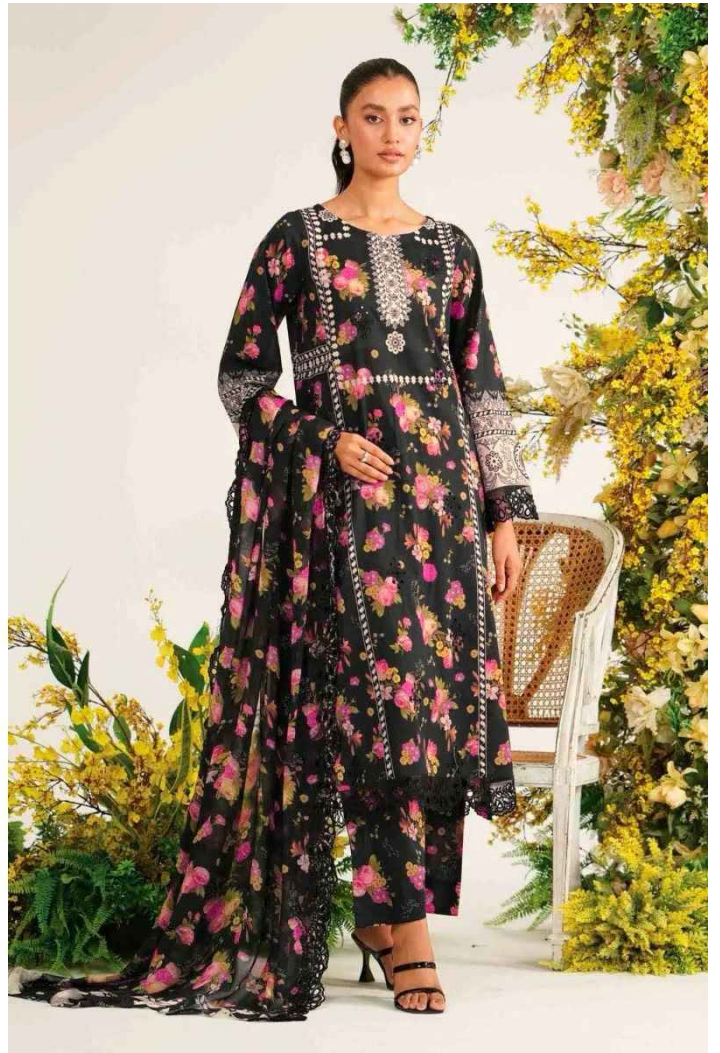

LIVE LIKE THE VELVET MOLE

A THRONE IS ONLY A BENCH COVERED

3312

DS

Charizma

range bahar

DS
DEEPSY
suits

Email : deepsysuits572@gmail.com
Complimentary copy-not for sale