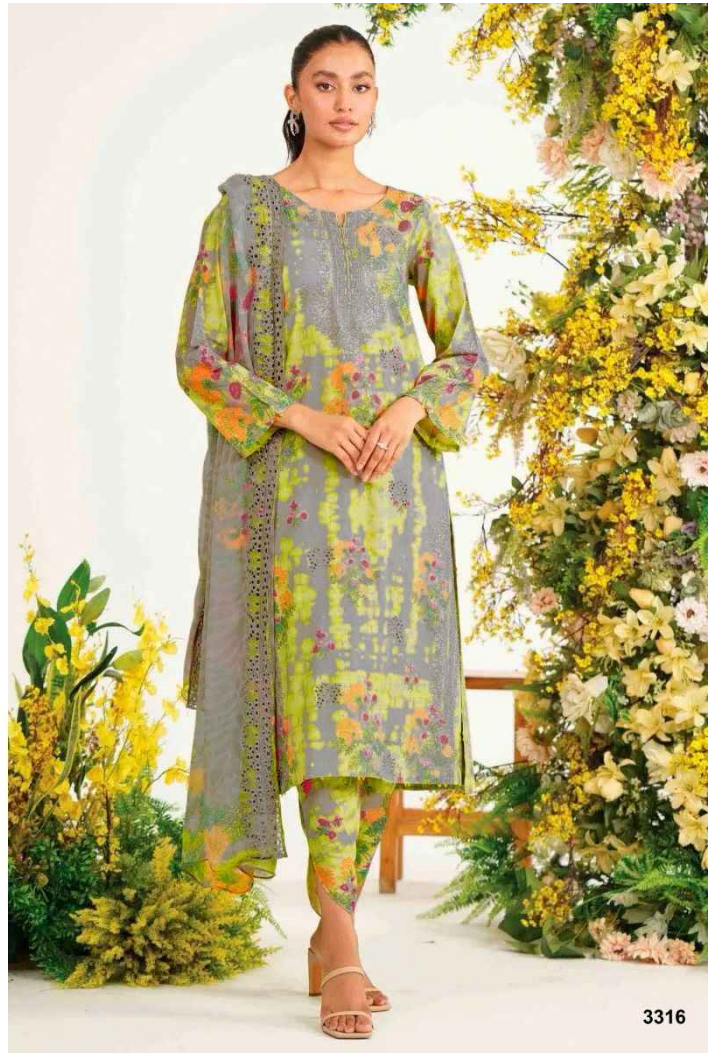

LIVE LIKE THE VELVET MOLE

A THRONE IS ONLY A BENCH COVERED

3312

DS

Charizma

range bahar

DS
DEEPSY
suits

Email : deepsysuits572@gmail.com
Complimentary copy-not for sale