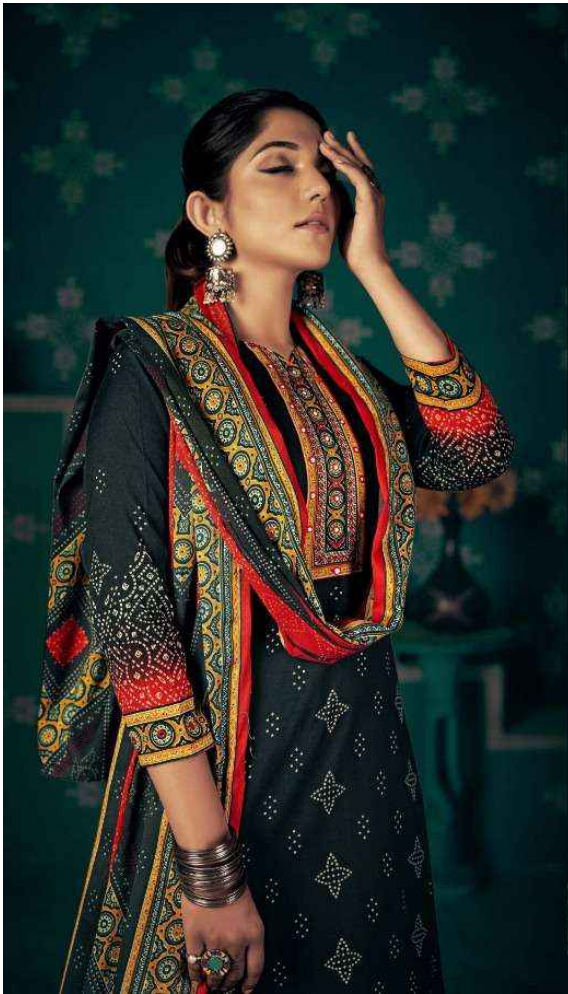

Romani®
1063-005