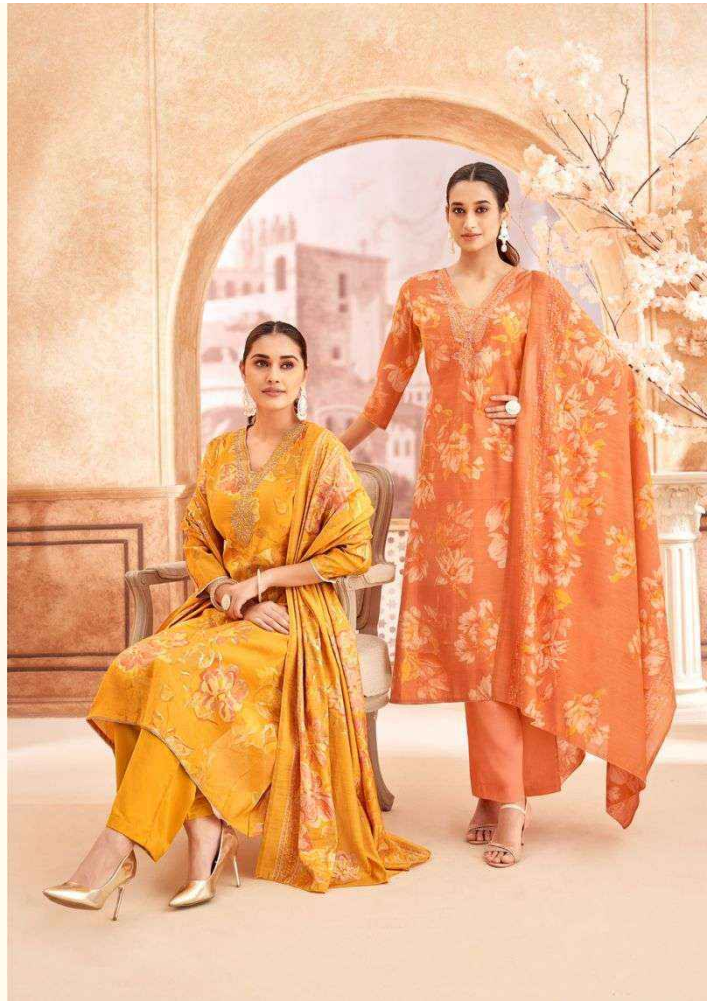

VINAY FASHION LLP

KULEESH

A Brand By Vinay

REHA

A Product By Kuleesh

Inspired Shades

Expediting variant colours to the Femininity provide
you cloths which you Can carry with pride

1406

1408

1401

1402

1403

1404

1405

1406

1407

DESIGN	DESCRIPTION
NE-S01-A	~ TOP ~ MUSLEEN JACQUARD
NE-S01-B	~ BOTTOM~ COTTON SATIN
NE-S01-C	
NE-S01-D	~ DUPATTA ~ PURE BAMBERG CHIFFON DIGITAL PRINT

70621

70622

70623

70623