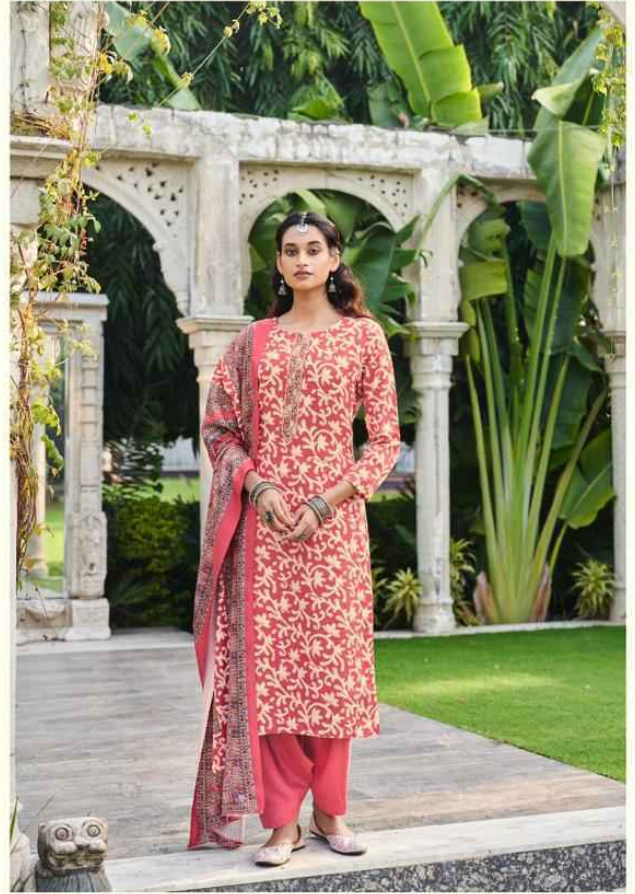

CODE | 13005

CODE | 13006

୨୩  
୨୩  
Kesar®  
୨୩  
୨୩

SHAHIN

ELEGANCE

TIMELESS

Kesar

LOOK  
CODE I13001

TOP :PURE PASHMINA PRINT WITH  
ELEGANT EMBROIDERY

BOTTOM :PURE SPUN PASHMINA

DUPPTA :PURE SOFT SHAWL DIGITALLY PRINTED