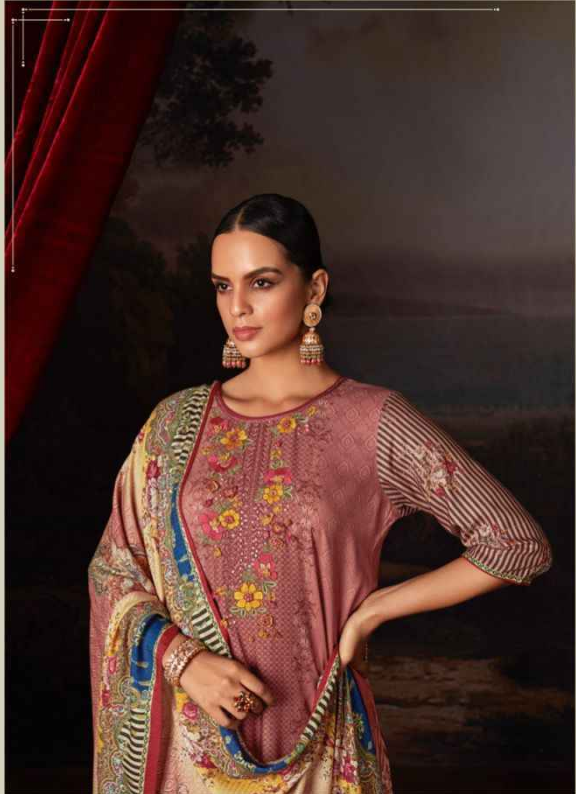

# DILKHUSH

# DILKHUSH

21001

21002

21003

21004

21005

21006

GULL JEE

# DILKHUSH

21001

21006

**G**  
GULL JEE

**DILKHUSH**

DESIGN NO.	PRICE	
21001	1699/-	<u>:TOP:</u> VISCOSE PASHMINA DIGITAL PRINT WITH EMBROIDERY & APPLIQUÉ WORK
21002	1699/-	
21003	1699/-	<u>:BOTTAM:</u> VISCOSE PASHMINA
21004	1699/-	
21005	1699/-	<u>:DUPATTA:</u> VISCOSE WOVEN DIGITAL PRINT
21006	1699/-	
Total Pieces: 6		Total Amountt: 10194/-+GST