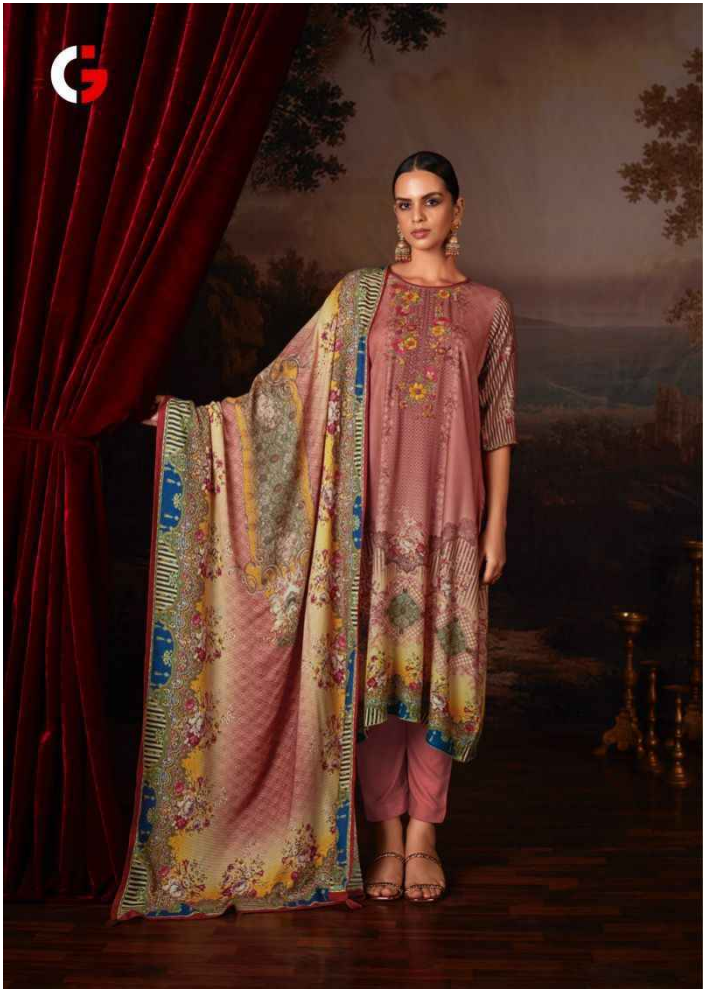

# DILKHUSH

21001

21002

21003

21004

21005

21006

GULL JEE

# DILKHUSH

21001

21006

**G**  
GULL JEE

**DILKHUSH**

DESIGN NO.	PRICE	
21001	1699/-	<u>:TOP:</u> VISCOSE PASHMINA DIGITAL PRINT WITH EMBROIDERY & APPLIQUÉ WORK
21002	1699/-	
21003	1699/-	<u>:BOTTAM:</u> VISCOSE PASHMINA
21004	1699/-	
21005	1699/-	<u>:DUPATTA:</u> VISCOSE WOVEN DIGITAL PRINT
21006	1699/-	
Total Pieces: 6		Total Amountt: 10194/-+GST