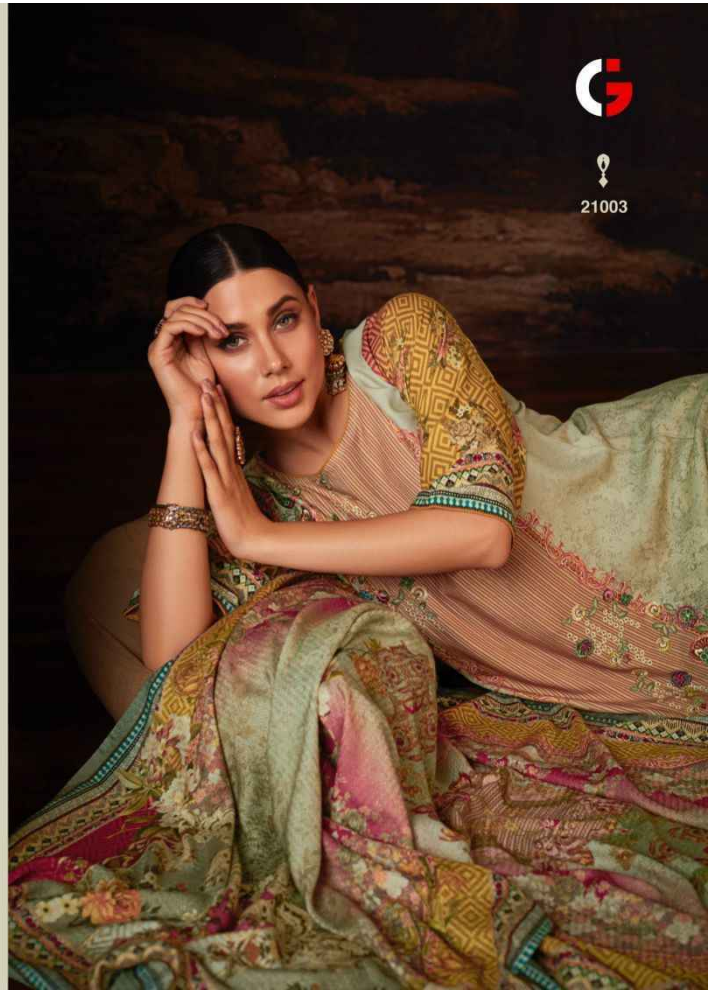

# DILKHUSH

# DILKHUSH

21001

21002

21003

21004

21005

21006

GULL JEE

# DILKHUSH

21001

21006

**G**  
GULL JEE

**DILKHUSH**

DESIGN NO.	PRICE	
21001	1699/-	<u>:TOP:</u> VISCOSE PASHMINA DIGITAL PRINT WITH EMBROIDERY & APPLIQUÉ WORK
21002	1699/-	
21003	1699/-	<u>:BOTTAM:</u> VISCOSE PASHMINA
21004	1699/-	
21005	1699/-	<u>:DUPATTA:</u> VISCOSE WOVEN DIGITAL PRINT
21006	1699/-	
Total Pieces: 6		Total Amountt: 10194/-+GST