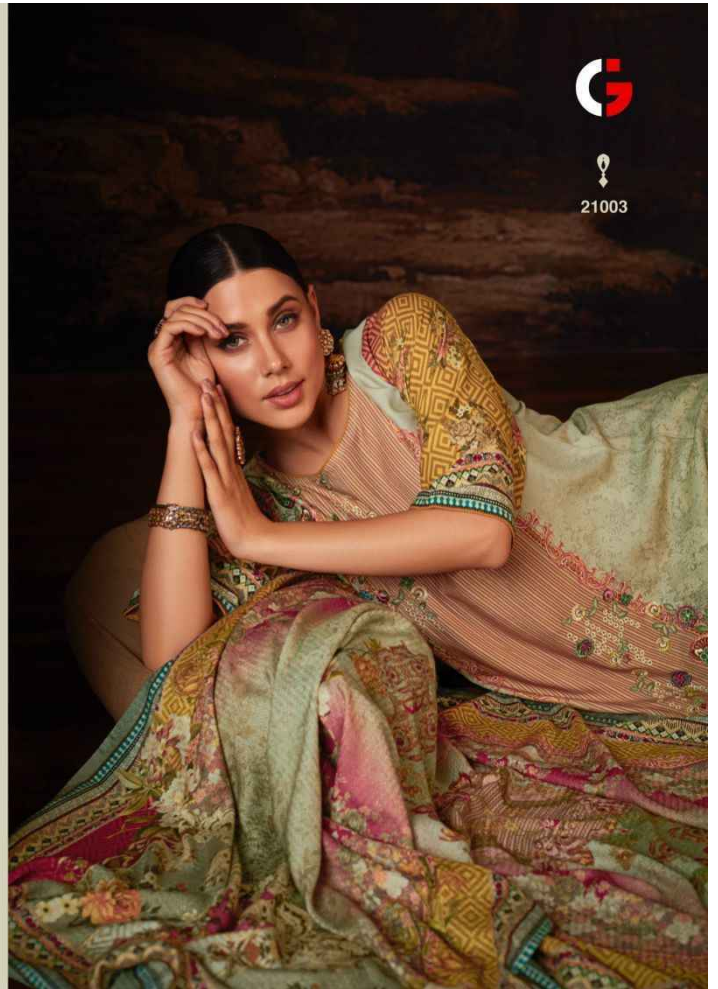

GULL JEE

DILKHUSH

DILKHUSH

21001

21002

21003

21004

21005

21006

GULL JEE

DILKHUSH

21001

21006

G
GULL JEE

DILKHUSH

DESIGN NO.	PRICE	
21001	1699/-	<p>:TOP:</p> <p>VISCOSE PASHMINA DIGITAL PRINT WITH EMBROIDERY & APPLIQUÉ WORK</p>
21002	1699/-	
21003	1699/-	<p>:BOTTAM:</p> <p>VISCOSE PASHMINA</p>
21004	1699/-	
21005	1699/-	<p>:DUPATTA:</p> <p>VISCOSE WOVEN DIGITAL PRINT</p>
21006	1699/-	
Total Pieces: 6		Total Amountt: 10194/-+GST