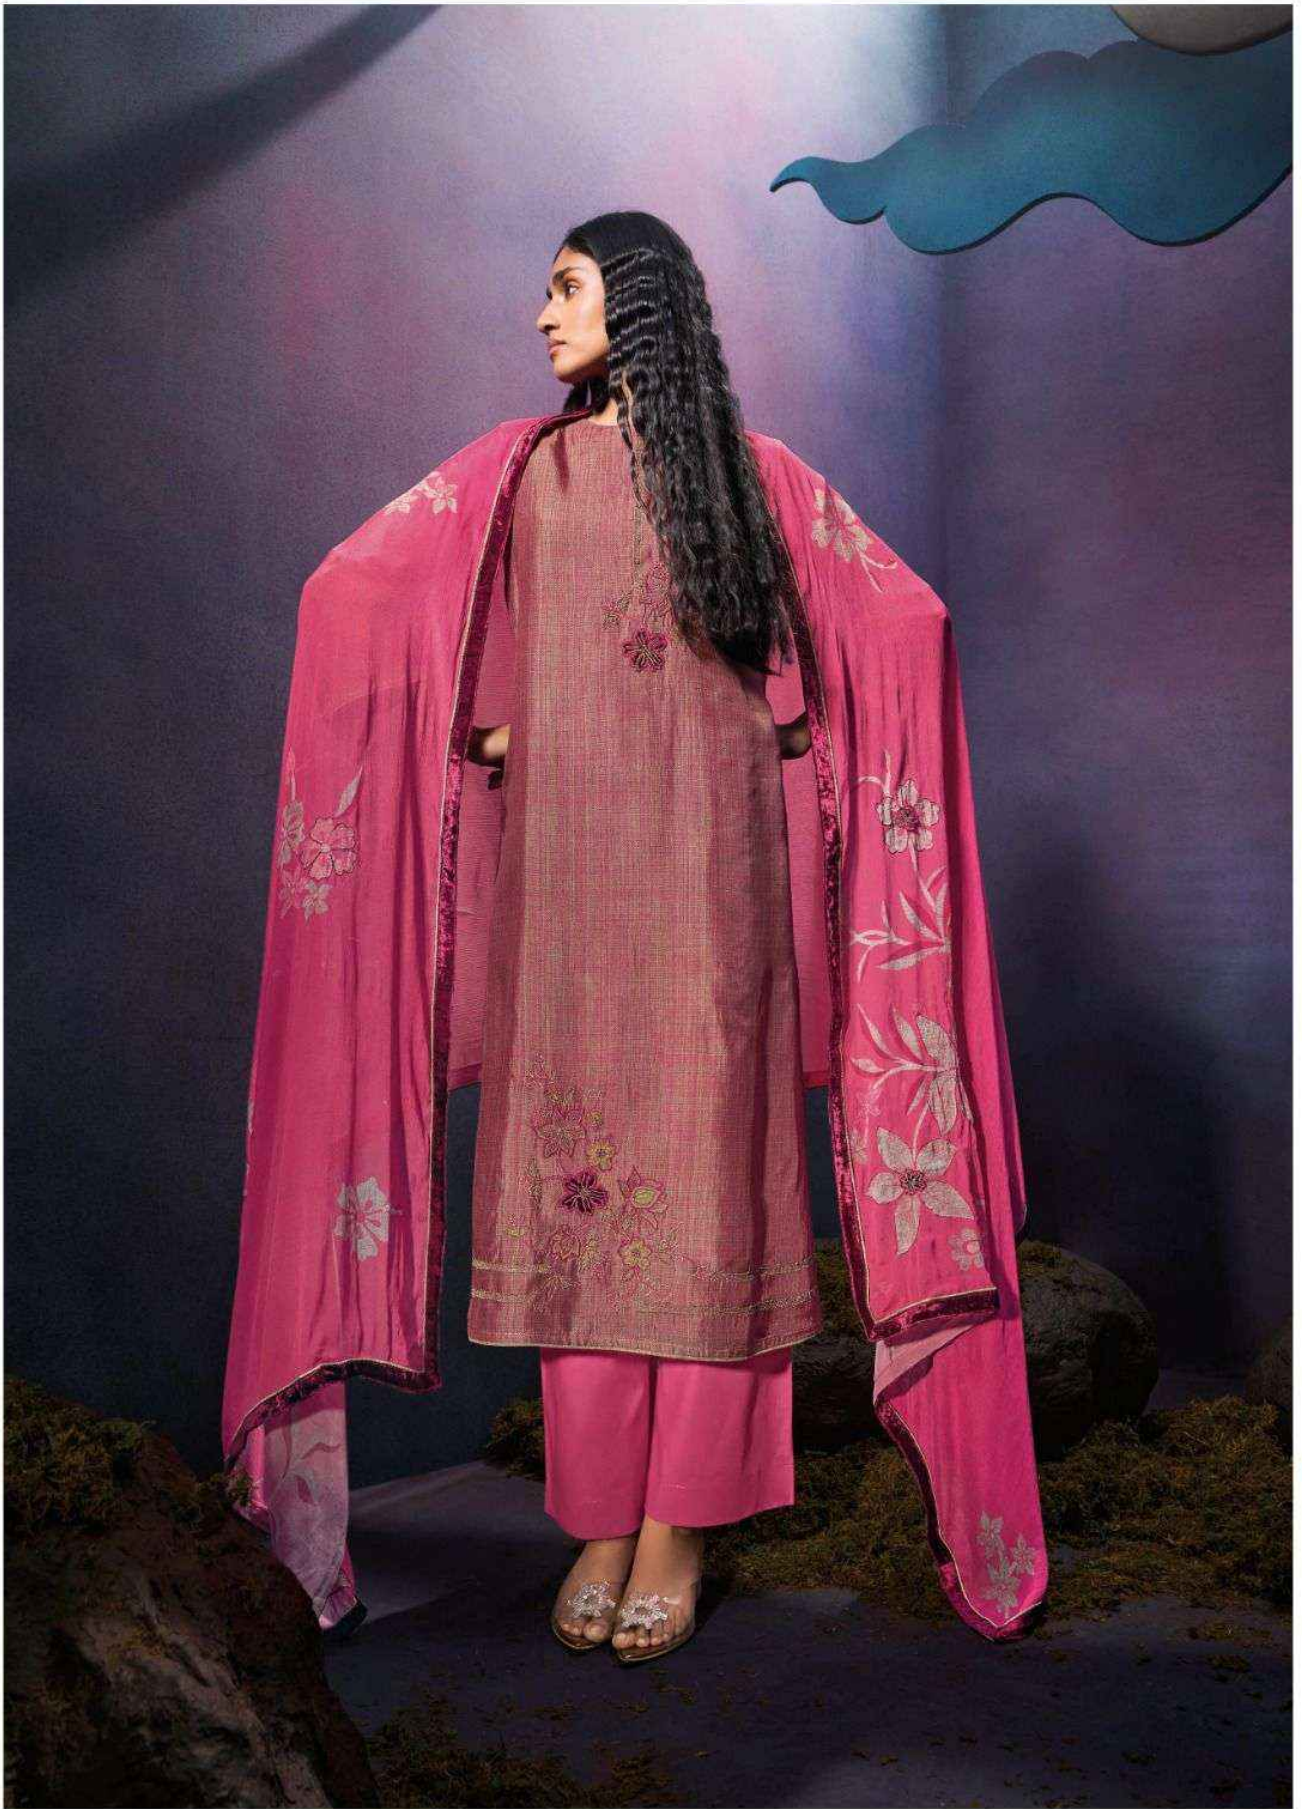

Ganga[®]

Kiansh

PRODUCT NAME	KIANSH
D.NO.	C2135 TO C2140
DESCRIPTION	<p>TOP PREMIUM PURE BEMBERG RUSSIAN SILK PRINTED WITH HAND WORK, PATCH EMBROIDERY, EMBROIDERY LACE.</p> <p>BOTTOM PREMIUM SILK SATIN SOLID COLOR.</p> <p>DUPATTA PREMIUM PURE CHINON SILK PRINTED WITH HAND EMBROIDERY & VELVET SILK BORDER.</p>
HSN CODE	540834
WHOLESALE PRICE	2465/- EACH+GST(EXTRA)