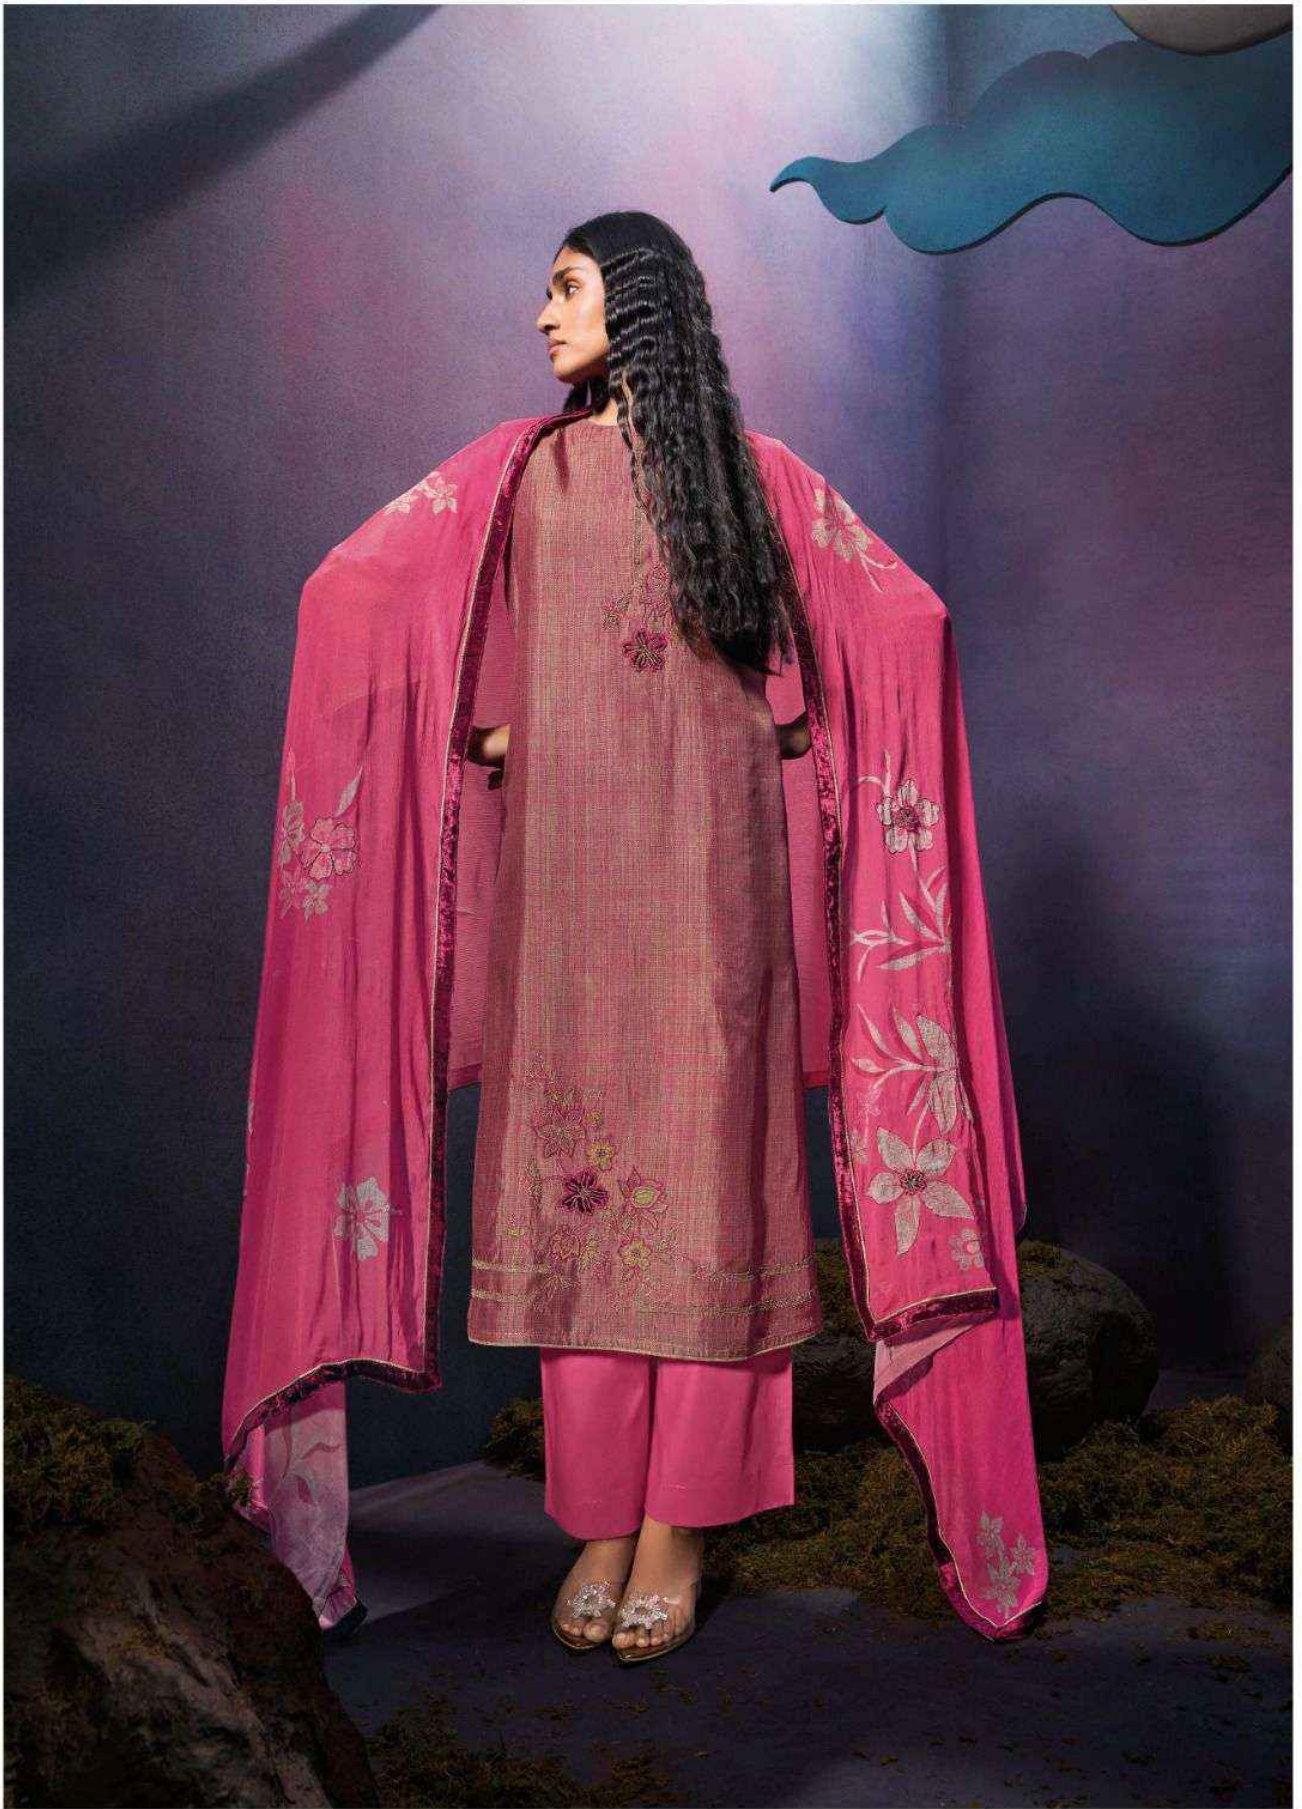

Ganga®

Kiansh

PRODUCT NAME	KIANSH
D.NO.	C2135 TO C2140
DESCRIPTION	<p>TOP PREMIUM PURE BEMBERG RUSSIAN SILK PRINTED WITH HAND WORK, PATCH EMBROIDERY, EMBROIDERY LACE.</p> <p>BOTTOM PREMIUM SILK SATIN SOLID COLOR.</p> <p>DUPATTA PREMIUM PURE CHINON SILK PRINTED WITH HAND EMBROIDERY & VELVET SILK BORDER.</p>
HSN CODE	540834
WHOLESALE PRICE	2465/- EACH+GST(EXTRA)