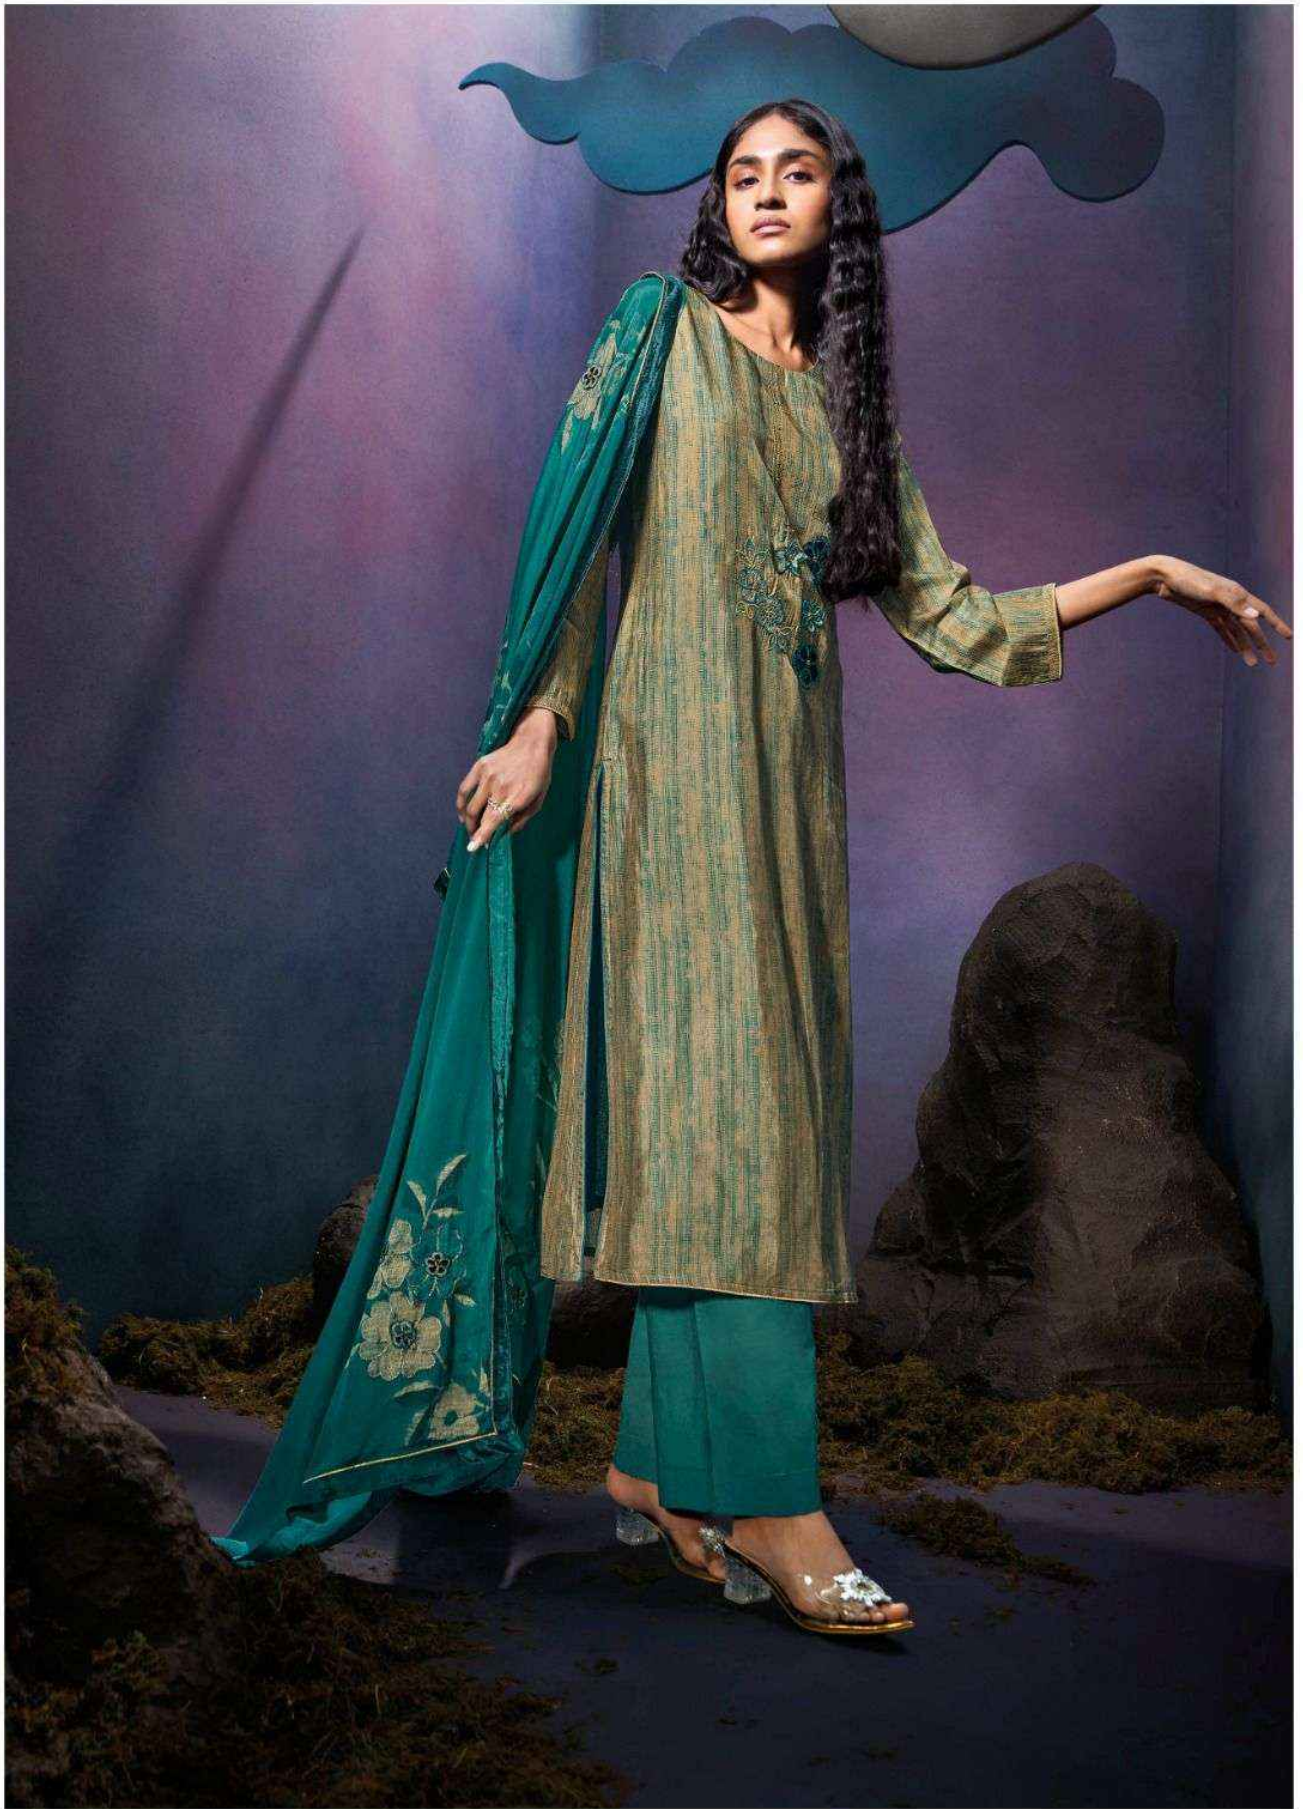

Ganga®

Kiansh

PRODUCT NAME	KIANSH
D.NO.	C2135 TO C2140
DESCRIPTION	<p>TOP PREMIUM PURE BEMBERG RUSSIAN SILK PRINTED WITH HAND WORK, PATCH EMBROIDERY, EMBROIDERY LACE.</p> <p>BOTTOM PREMIUM SILK SATIN SOLID COLOR.</p> <p>DUPATTA PREMIUM PURE CHINON SILK PRINTED WITH HAND EMBROIDERY & VELVET SILK BORDER.</p>
HSN CODE	540834
WHOLESALE PRICE	2465/- EACH+GST(EXTRA)

C2135

C2136

C2137

C2138

C2139

C2140

Ganga®
Kiansh

Ganga®