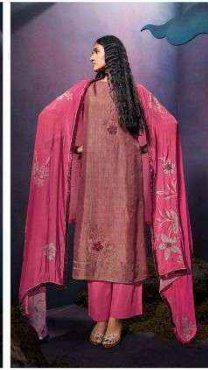

Ganga®

Kiansh

PRODUCT NAME	KIANSH
D.NO.	C2135 TO C2140
DESCRIPTION	<p>TOP PREMIUM PURE BEMBERG RUSSIAN SILK PRINTED WITH HAND WORK, PATCH EMBROIDERY, EMBROIDERY LACE.</p> <p>BOTTOM PREMIUM SILK SATIN SOLID COLOR.</p> <p>DUPATTA PREMIUM PURE CHINON SILK PRINTED WITH HAND EMBROIDERY & VELVET SILK BORDER.</p>
HSN CODE	540834
WHOLESALE PRICE	2465/- EACH+GST(EXTRA)

C2135

C2136

C2137

C2138

C2139

C2140

Ganga®
Kiansh

Ganga®