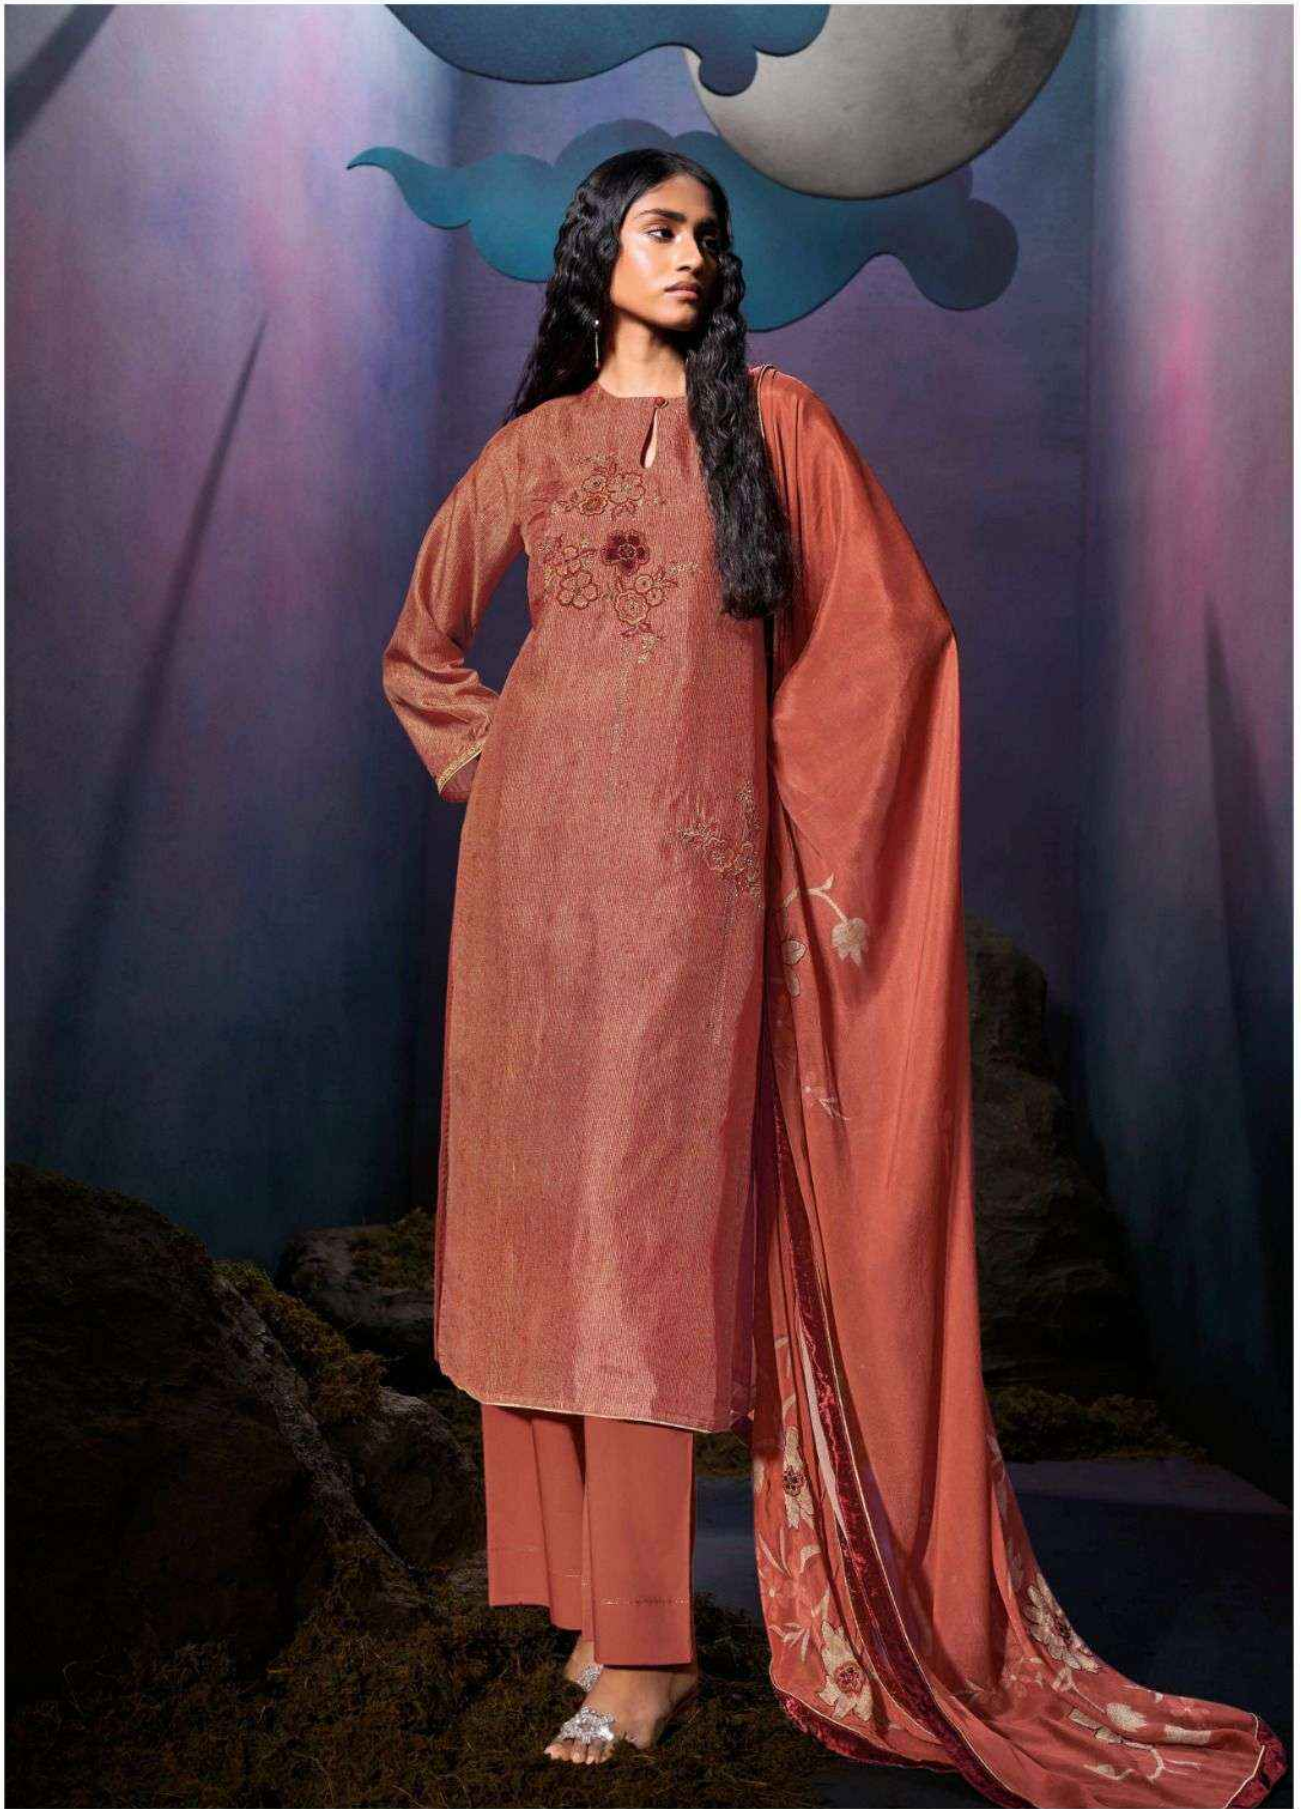

Ganga®

Kiansh

PRODUCT NAME	KIANSH
D.NO.	C2135 TO C2140
DESCRIPTION	<p>TOP PREMIUM PURE BEMBERG RUSSIAN SILK PRINTED WITH HAND WORK, PATCH EMBROIDERY, EMBROIDERY LACE.</p> <p>BOTTOM PREMIUM SILK SATIN SOLID COLOR.</p> <p>DUPATTA PREMIUM PURE CHINON SILK PRINTED WITH HAND EMBROIDERY & VELVET SILK BORDER.</p>
HSN CODE	540834
WHOLESALE PRICE	2465/- EACH+GST(EXTRA)