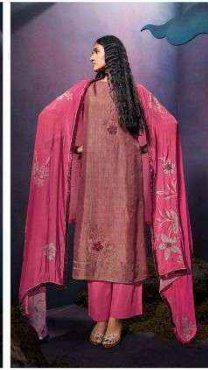

Ganga®

**Kiansh**

PRODUCT NAME	<b>KIANSH</b>
D.NO.	C2135 TO C2140
DESCRIPTION	<p><b>TOP</b> PREMIUM PURE BEMBERG RUSSIAN SILK PRINTED WITH HAND WORK, PATCH EMBROIDERY, EMBROIDERY LACE.</p> <p><b>BOTTOM</b> PREMIUM SILK SATIN SOLID COLOR.</p> <p><b>DUPATTA</b> PREMIUM PURE CHINON SILK PRINTED WITH HAND EMBROIDERY &amp; VELVET SILK BORDER.</p>
HSN CODE	<b>540834</b>
WHOLESALE PRICE	<b>2465/- EACH+GST(EXTRA)</b>

C2135

C2136

C2137

C2138

C2139

C2140

Ganga®  
**Kiansh**

Ganga®