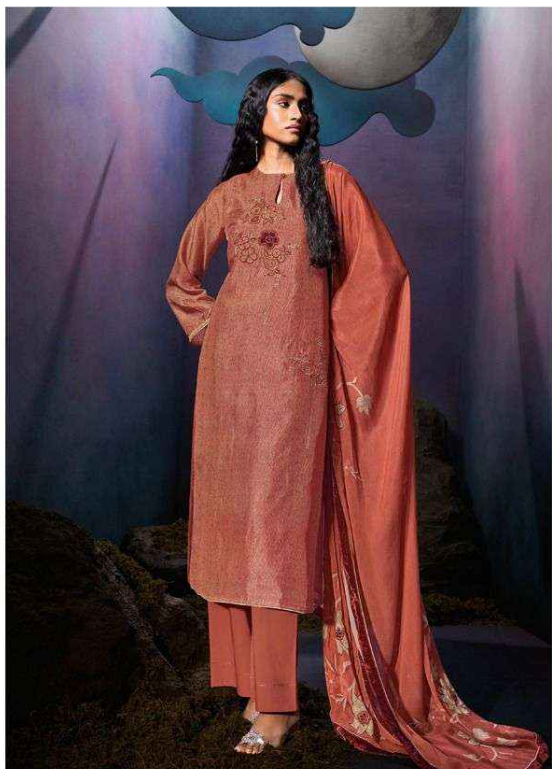

Ganga[®]

Kiansh

PRODUCT NAME	KIANSH
D.NO.	C2135 TO C2140
DESCRIPTION	<p>TOP PREMIUM PURE BEMBERG RUSSIAN SILK PRINTED WITH HAND WORK, PATCH EMBROIDERY, EMBROIDERY LACE.</p> <p>BOTTOM PREMIUM SILK SATIN SOLID COLOR.</p> <p>DUPATTA PREMIUM PURE CHINON SILK PRINTED WITH HAND EMBROIDERY & VELVET SILK BORDER.</p>
HSN CODE	540834
WHOLESALE PRICE	2465/- EACH+GST(EXTRA)