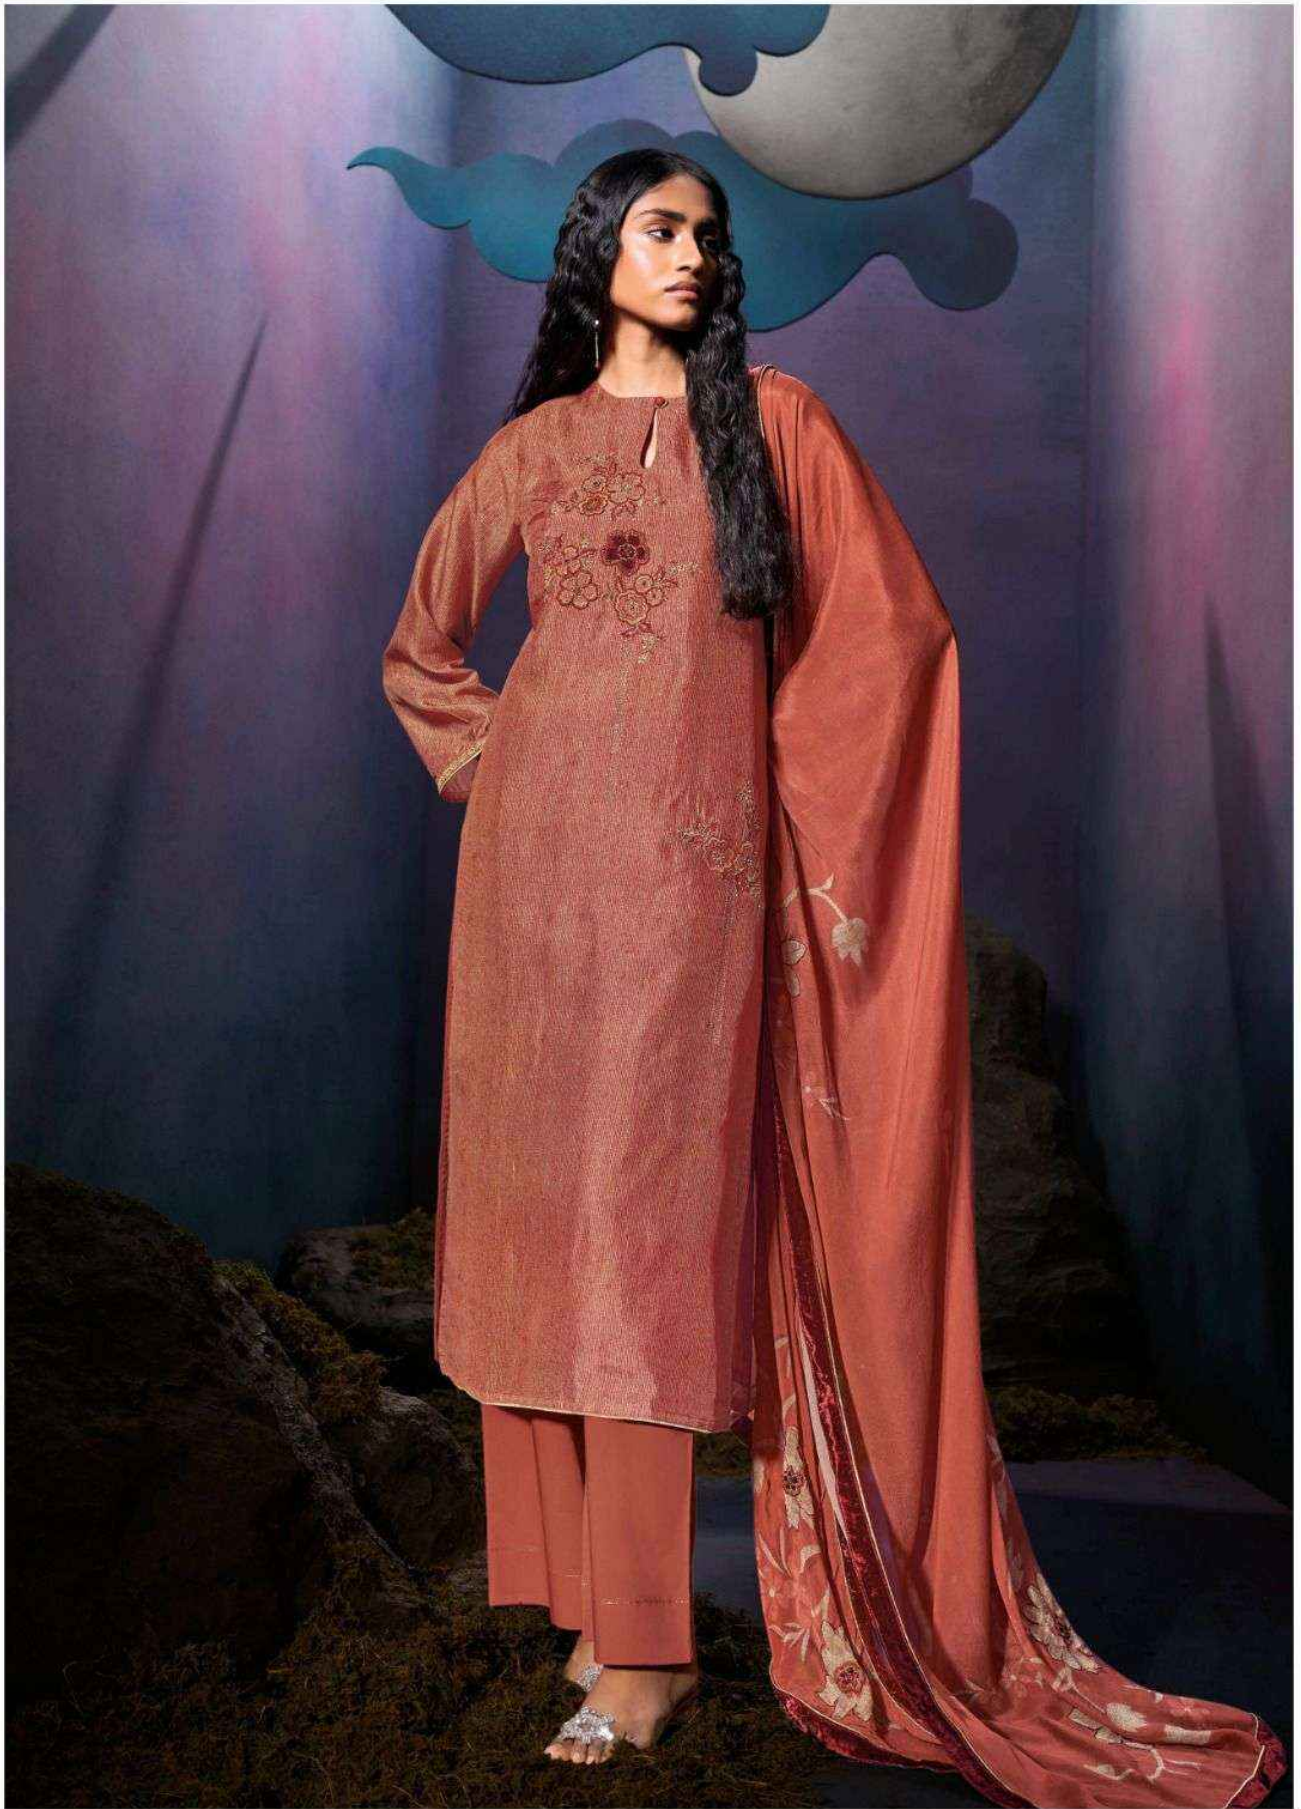

Ganga®

Kiansh

PRODUCT NAME	KIANSH
D.NO.	C2135 TO C2140
DESCRIPTION	<p>TOP PREMIUM PURE BEMBERG RUSSIAN SILK PRINTED WITH HAND WORK, PATCH EMBROIDERY, EMBROIDERY LACE.</p> <p>BOTTOM PREMIUM SILK SATIN SOLID COLOR.</p> <p>DUPATTA PREMIUM PURE CHINON SILK PRINTED WITH HAND EMBROIDERY & VELVET SILK BORDER.</p>
HSN CODE	540834
WHOLESALE PRICE	2465/- EACH+GST(EXTRA)

C2135

C2136

C2137

C2138

C2139

C2140

Ganga®
Kiansh

Ganga[®]