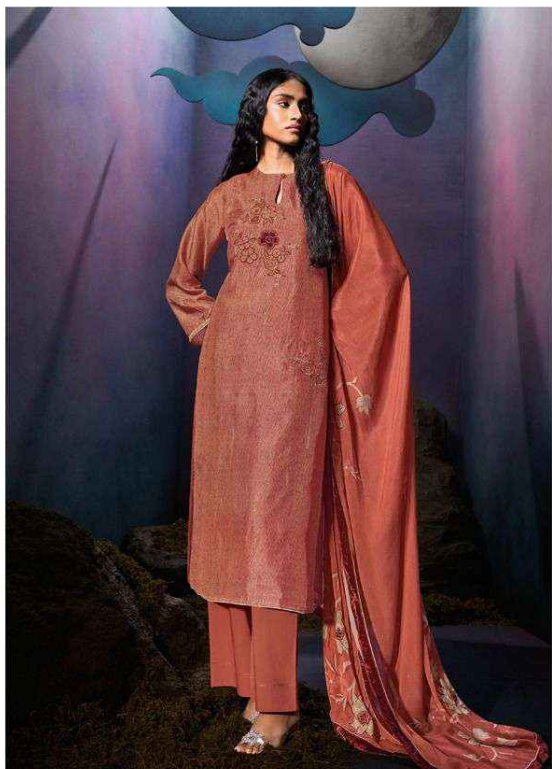

Ganga®

Kiansh

PRODUCT NAME	KIANSH
D.NO.	C2135 TO C2140
DESCRIPTION	<p>TOP PREMIUM PURE BEMBERG RUSSIAN SILK PRINTED WITH HAND WORK, PATCH EMBROIDERY, EMBROIDERY LACE.</p> <p>BOTTOM PREMIUM SILK SATIN SOLID COLOR.</p> <p>DUPATTA PREMIUM PURE CHINON SILK PRINTED WITH HAND EMBROIDERY & VELVET SILK BORDER.</p>
HSN CODE	540834
WHOLESALE PRICE	2465/- EACH+GST(EXTRA)