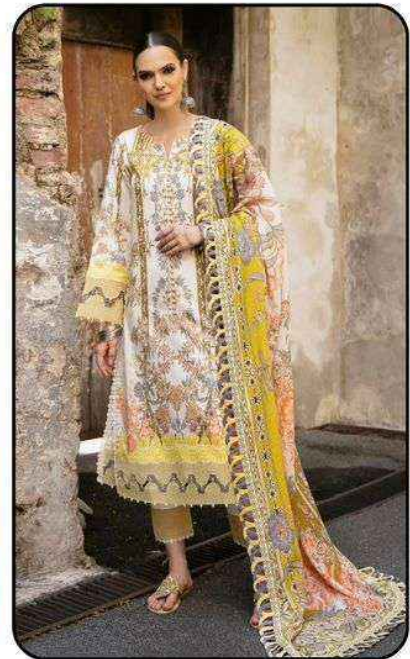

1001

1002

1003

1004

1005

1006

TOP

Pure Lawn Cotton - (2.40 MTR APX.)

DUPATTA

Mal-Mal Cotton - (2.25 MTR APX.)

BOTTOM

Pure Lawn Cotton - (2.00 MTR APX.)

Madhav[®]
Fashion
Firdous
Exclusive lawn collection
vol-01

Madhav[®]
Fashion

Firdous

Exclusive lawn collection

Madhav[®]
Fashion
Firdous
Exclusive lawn collection

MFI
Style
1003

Madhav[®]
Fashion
Firdous
Exclusive lawn collection

Style
1006

Madhav[®]
Fashion
Firdous
Exclusive lawn collection

Style
1005

1001

1002

1003

1004

1005

1006

<u>TOP</u> Pure Lawn Cotton - (2.40 MTR APX.)
<u>DUPATTA</u> Mal-Mal Cotton - (2.25 MTR APX.)
<u>BOTTOM</u> Pure Lawn Cotton - (2.00 MTR APX.)

Madhav[®]
Fashion
Firdous
Exclusive lawn collection
vol-01