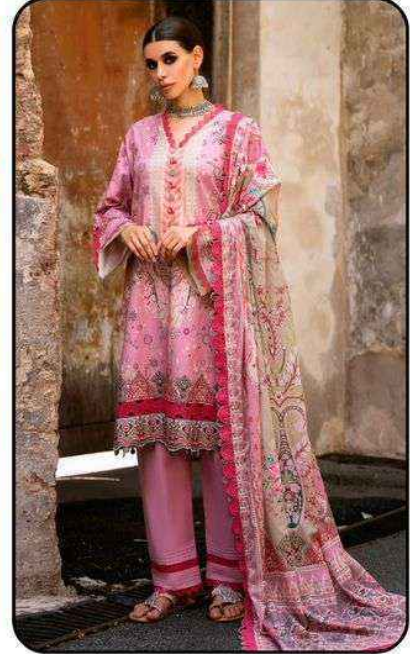

1001

1002

1003

1004

1005

1006

TOP

Pure Lawn Cotton - (2.40 MTR APX.)

DUPATTA

Mal-Mal Cotton - (2.25 MTR APX.)

BOTTOM

Pure Lawn Cotton - (2.00 MTR APX.)

Madhav[®]
Fashion
Firdous
Exclusive lawn collection
vol-01

Madhav[®]
Fashion

Firdous

Exclusive lawn collection

Madhav[®]
Fashion
Firdous
Exclusive lawn collection

LIVE
Style
1003

Madhav[®]
Fashion
Firdous
Exclusive lawn collection

Style
1006

Madhav[®]
Fashion
Firdous
Exclusive lawn collection

Style
1005

1001

1002