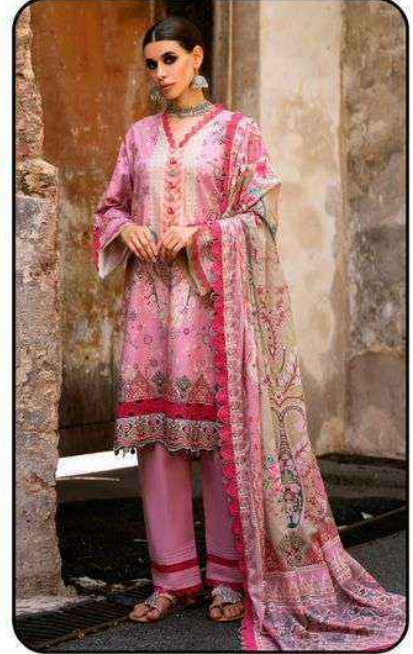

1001

1002

1003

1004

1005

1006

<u>TOP</u>
Pure Lawn Cotton - (2.40 MTR APX.)
<u>DUPATTA</u>
Mal-Mal Cotton - (2.25 MTR APX.)
<u>BOTTOM</u>
Pure Lawn Cotton - (2.00 MTR APX.)

Madhav[®]
Fashion
Firdous
Exclusive lawn collection
vol-01

Madhav[®]
Fashion
Firdous
Exclusive lawn collection

Style
1004

Madhav[®]
Fashion
Firdous
Exclusive lawn collection

Style
1003

Madhav[®]
Fashion
Firdous
Exclusive lawn collection

Style
1006

Madhav[®]
Fashion
Firdous
Exclusive lawn collection

Style
1005

1001

1002

1003

1004

1005

1006

TOP