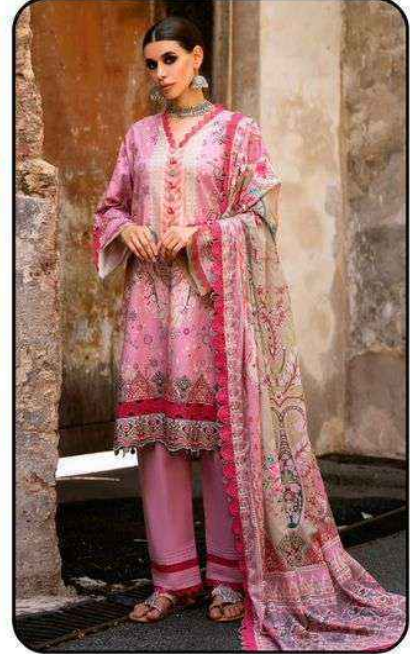

1001

1002

1003

1004

1005

1006

TOP

Pure Lawn Cotton - (2.40 MTR APX.)

DUPATTA

Mal-Mal Cotton - (2.25 MTR APX.)

BOTTOM

Pure Lawn Cotton - (2.00 MTR APX.)

Madhav[®]
Fashion
Firdous
Exclusive lawn collection
vol-01

Madhav[®]
Fashion

Firdous

Exclusive lawn collection

Madhav[®]
Fashion
Firdous
Exclusive lawn collection

LIVE
Style
1003

Madhav[®]
Fashion
Firdous
Exclusive lawn collection

Style
1006

Madhav[®]
Fashion
Firdous
Exclusive lawn collection

Style
1005

1001

1002

1003

1004

1005

1006

<u>TOP</u> Pure Lawn Cotton - (2.40 MTR APX.)
<u>DUPATTA</u> Mal-Mal Cotton - (2.25 MTR APX.)
<u>BOTTOM</u> Pure Lawn Cotton - (2.00 MTR APX.)

Madhav[®]
Fashion
Firdous
Exclusive lawn collection
vol-01