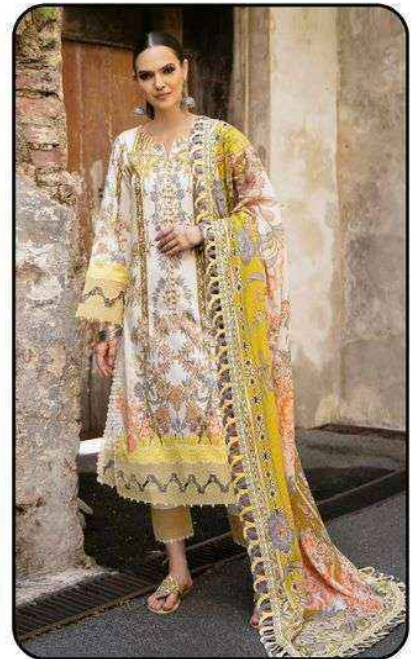

1001

1002

1003

1004

1005

1006

<u>TOP</u>
Pure Lawn Cotton - (2.40 MTR APX.)
<u>DUPATTA</u>
Mal-Mal Cotton - (2.25 MTR APX.)
<u>BOTTOM</u>
Pure Lawn Cotton - (2.00 MTR APX.)

Madhav[®]
Fashion
Firdous
Exclusive lawn collection
vol-01

Madhav[®]
Fashion

Firdous

Exclusive lawn collection

vol-01

Madhav[®]
Fashion
Firdous
Exclusive lawn collection

MPJ
Style
1002

Madhav[®]
Fashion
Firdous
Exclusive lawn collection

Madhav
Style
1001