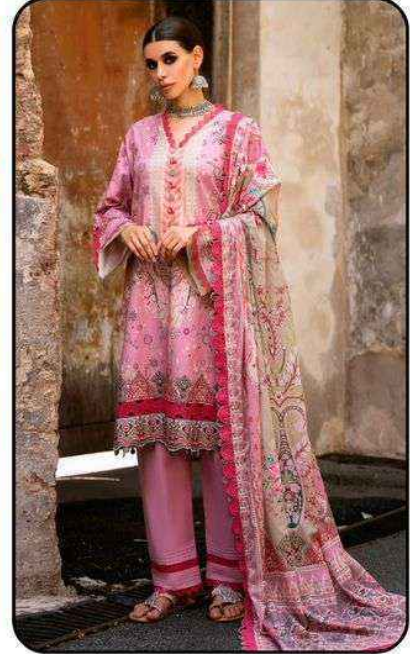

1001

1002

1003

1004

1005

1006

TOP

Pure Lawn Cotton - (2.40 MTR APX.)

DUPATTA

Mal-Mal Cotton - (2.25 MTR APX.)

BOTTOM

Pure Lawn Cotton - (2.00 MTR APX.)

Madhav[®]
Fashion
Firdous
Exclusive lawn collection
vol-01

Madhav[®]
Fashion

Firdous

Exclusive lawn collection

Madhav[®]
Fashion
Firdous
Exclusive lawn collection

MFI
Style
1003

Madhav[®]
Fashion
Firdous
Exclusive lawn collection

Style
1006

Madhav[®]
Fashion
Firdous
Exclusive lawn collection

Style
1005

1001

1002

1003

1004

1005

1006

<u>TOP</u> Pure Lawn Cotton - (2.40 MTR APX.)
<u>DUPATTA</u> Mal-Mal Cotton - (2.25 MTR APX.)
<u>BOTTOM</u> Pure Lawn Cotton - (2.00 MTR APX.)

Madhav[®]
Fashion
Firdous
Exclusive lawn collection
vol-01