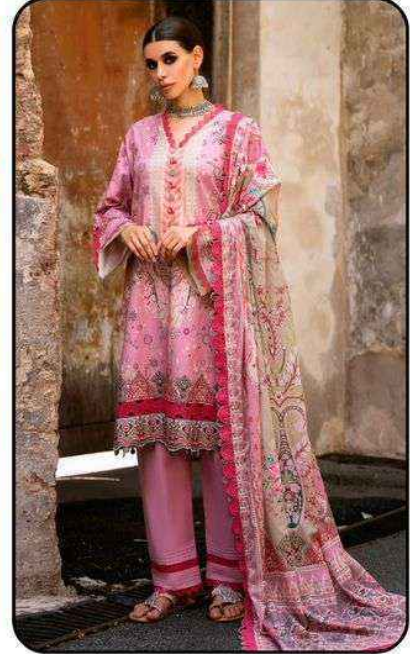

1001

1002

1003

1004

1005

1006

TOP

Pure Lawn Cotton - (2.40 MTR APX.)

DUPATTA

Mal-Mal Cotton - (2.25 MTR APX.)

BOTTOM

Pure Lawn Cotton - (2.00 MTR APX.)

Madhav[®]
Fashion
Firdous
Exclusive lawn collection
vol-01

Madhav[®]
Fashion

Firdous

Exclusive lawn collection

Madhav[®]
Fashion
Firdous
Exclusive lawn collection

Style
1003

Madhav[®]
Fashion
Firdous
Exclusive lawn collection

Style
1006

Madhav[®]
Fashion
Firdous
Exclusive lawn collection

Style
1005

1001

1002