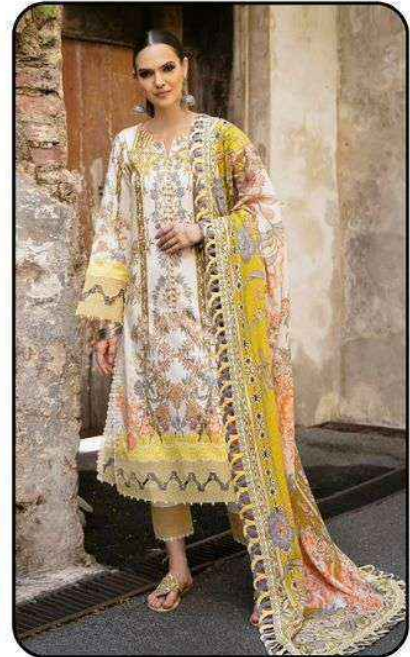

1006

TOP

Pure Lawn Cotton - (2.40 MTR APX.)

DUPATTA

Mal-Mal Cotton - (2.25 MTR APX.)

BOTTOM

Pure Lawn Cotton - (2.00 MTR APX.)

Madhav®
Fashion
Firdous
Exclusive lawn collection
vol-01