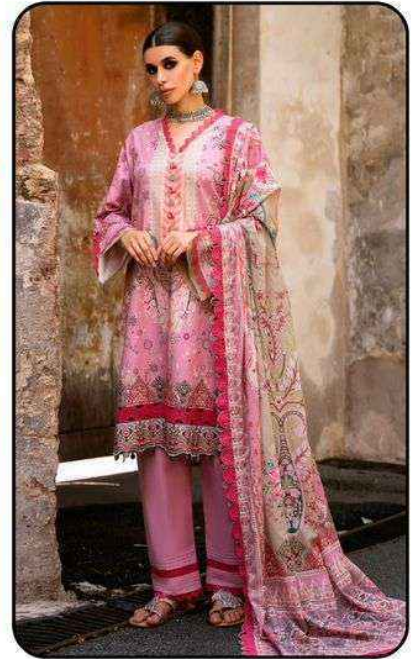

1001

1002

1003

1004

1005

1006

<u>TOP</u>
Pure Lawn Cotton - (2.40 MTR APX.)
<u>DUPATTA</u>
Mal-Mal Cotton - (2.25 MTR APX.)
<u>BOTTOM</u>
Pure Lawn Cotton - (2.00 MTR APX.)

Madhav[®]
Fashion
Firdous
Exclusive lawn collection
vol-01

Madhav[®]
Fashion

Firdous

Exclusive lawn collection

vol-01

Madhav[®]
Fashion
Firdous
Exclusive lawn collection

MPJ
Style
1002

Madhav[®]
Fashion
Firdous
Exclusive lawn collection

Madhav
Style
1001

Style
1005

1001

1002

1003

1004

1005

1006

TOP