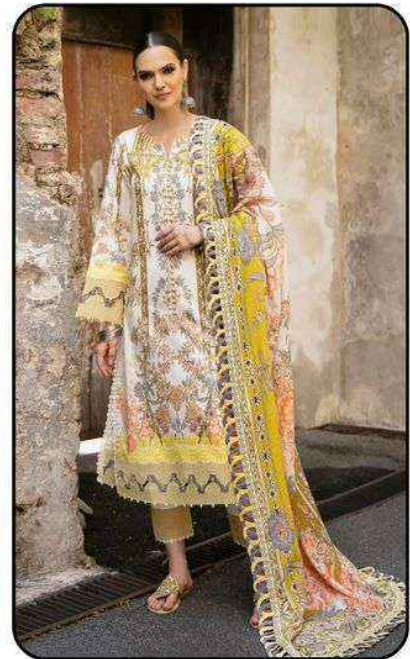

1001

1002

1003

1004

1005

1006

TOP

Pure Lawn Cotton - (2.40 MTR APX.)

DUPATTA

Mal-Mal Cotton - (2.25 MTR APX.)

BOTTOM

Pure Lawn Cotton - (2.00 MTR APX.)

Madhav[®]
Fashion
Firdous
Exclusive lawn collection
vol-01

Madhav[®]
Fashion

Firdous

Exclusive lawn collection

Madhav[®]
Fashion
Firdous
Exclusive lawn collection

LIVE
Style
1003

Madhav[®]
Fashion
Firdous
Exclusive lawn collection

Style
1006

Madhav[®]
Fashion
Firdous
Exclusive lawn collection

Style
1005

1001

1002

1003

1004

1005

1006

<u>TOP</u> Pure Lawn Cotton - (2.40 MTR APX.)
<u>DUPATTA</u> Mal-Mal Cotton - (2.25 MTR APX.)
<u>BOTTOM</u> Pure Lawn Cotton - (2.00 MTR APX.)

Madhav[®]
Fashion
Firdous
Exclusive lawn collection
vol-01