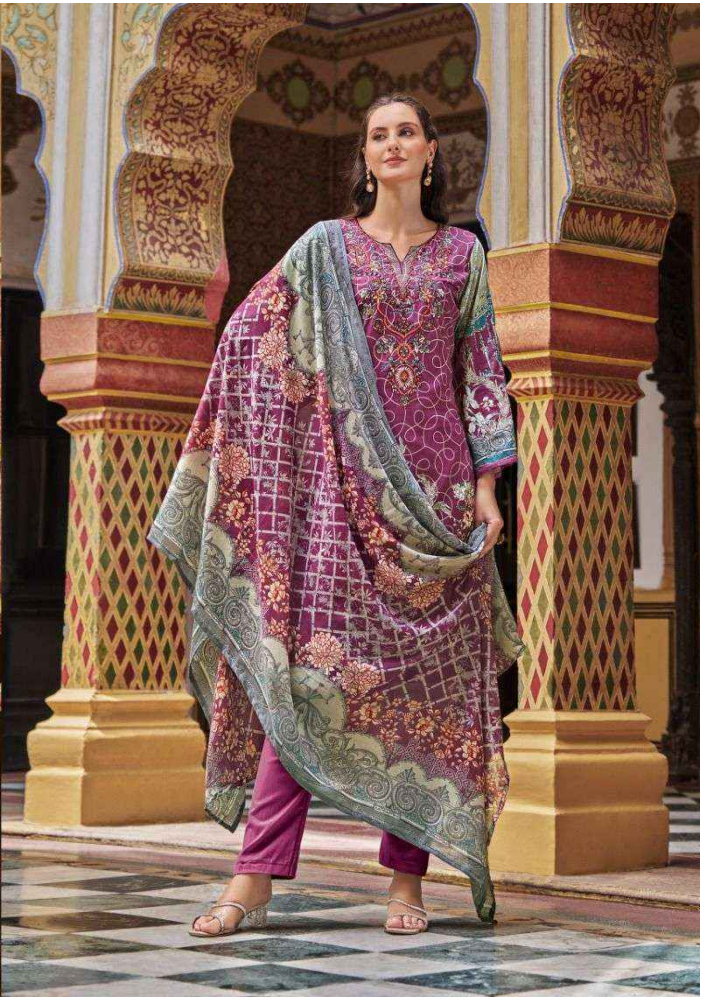

>993-006