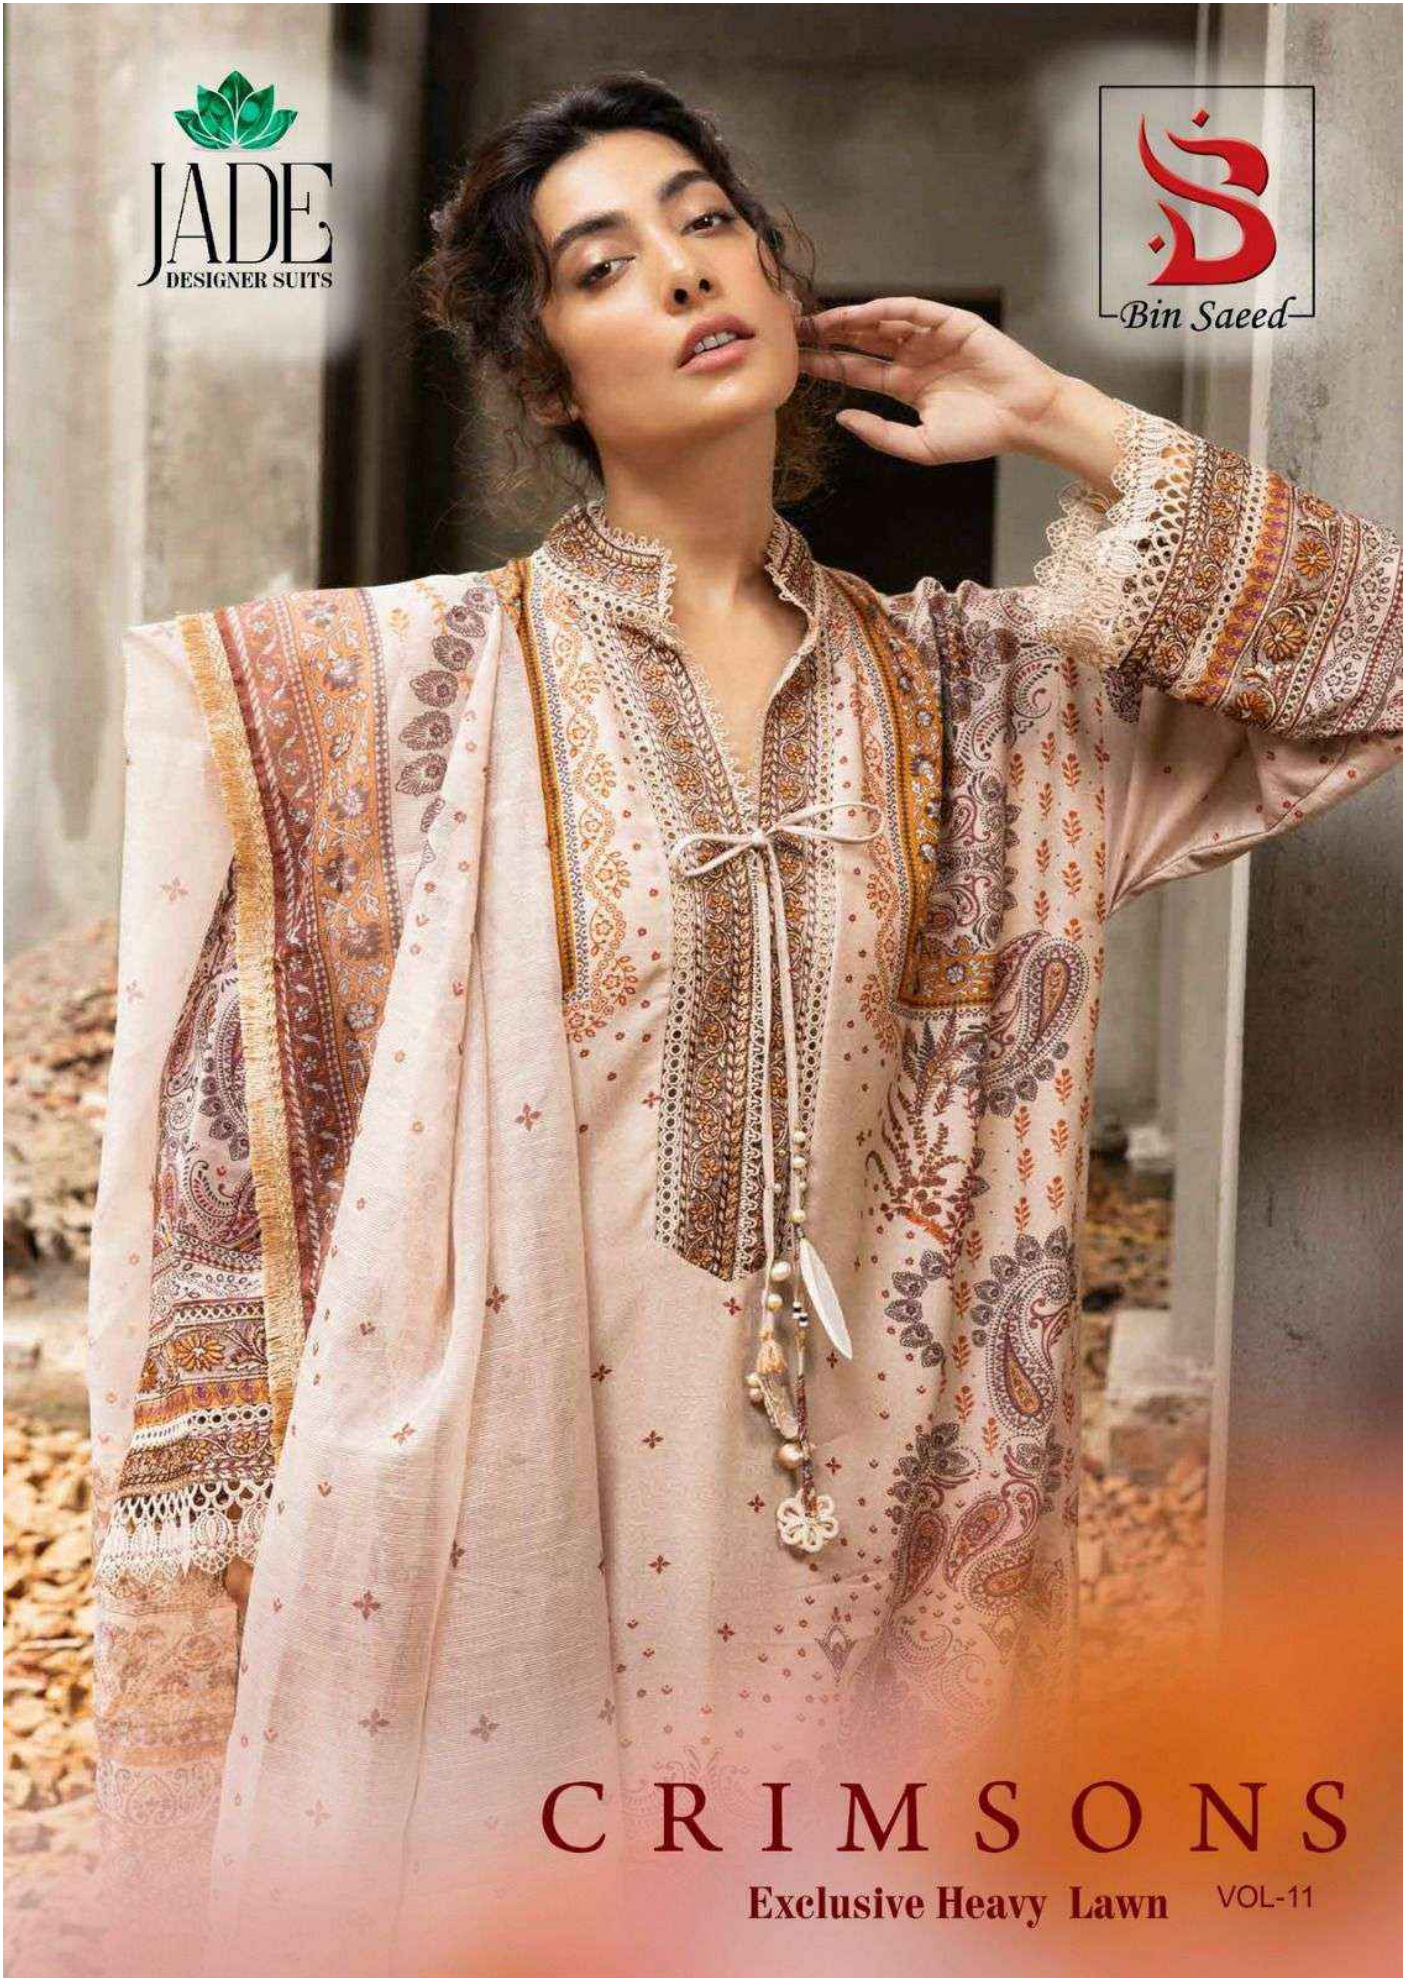

CRIMSONS

VOL-11

Exclusive Heavy Lawn

11001

11002

11003

11004

11005

11006

JADE
DESIGNER SUITS

Bin Saeed

CRIMSONS

Exclusive Heavy Lawn VOL-11

D.no-11002

D.no-11003

D.no-11005