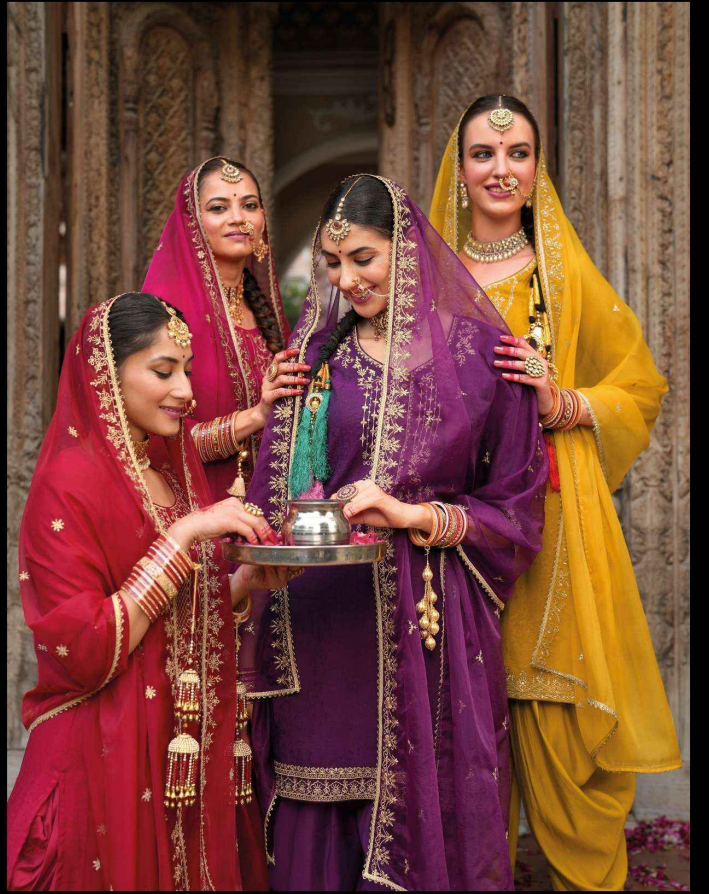

LILY&LALI®
GULSPRIDE
A PRODUCT OF Sirona® GROUP

RealTulip

FABRICS DETAILS

: TOP :

EMBROIDERY ON VISCOUSE SELF JACQUARD FABRICS WITH COTTON
LINING, EMBROIDERY LACE ON DAMAN & SLEEVE

: BOTTOM :

REAL TULIP BOTTOM ON VISCOUS SILK

: DUPATTA :

ORGANZA JARI EMBROIDERY WORK WITH FANCY LACES ON 4
SIDE DUPATTA

SIZE : M,L,XL,XXL,3XL