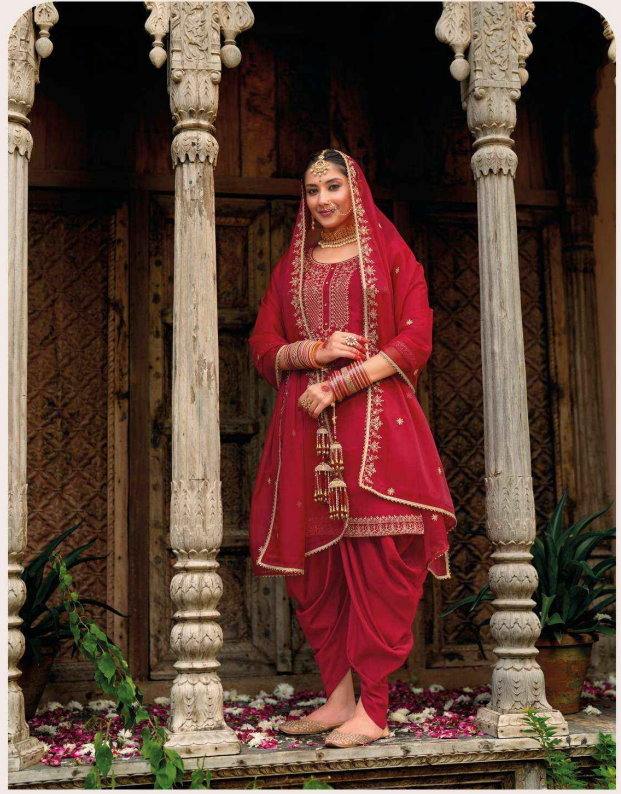

The best things in life are free. The second best are very expensive