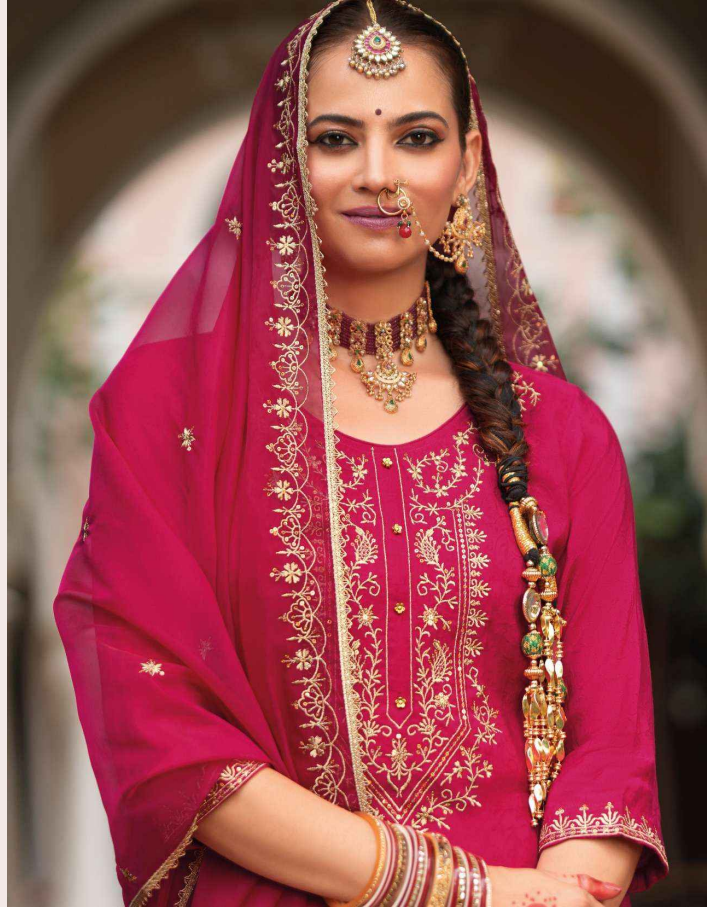

LILY&LALI®
GULSPRIDE
A PRODUCT OF SIKKA GROUP