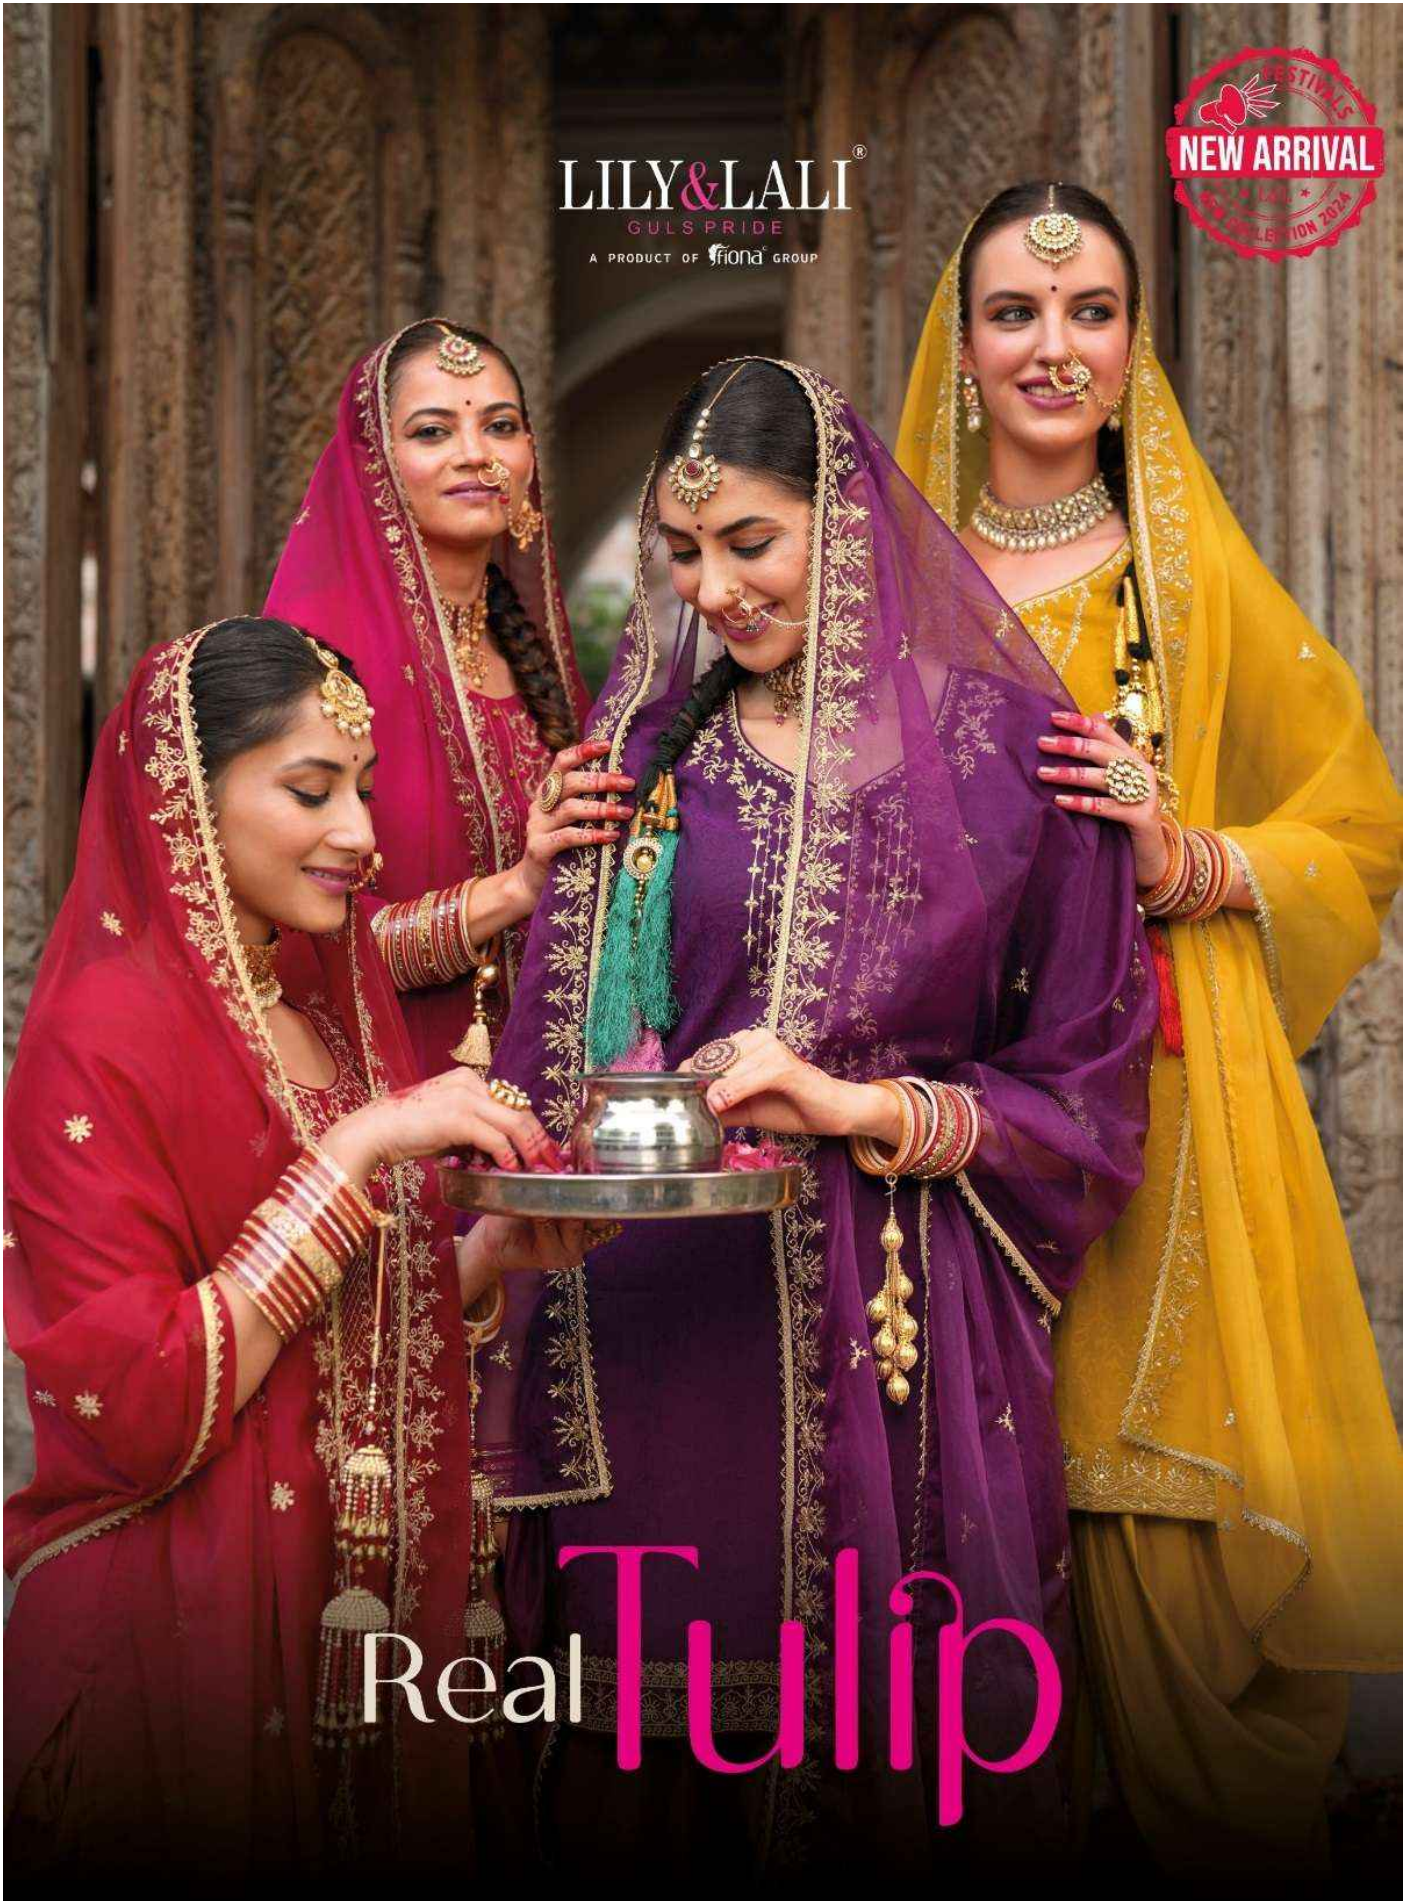

LILY & LALI®
GULS PRIDE
A PRODUCT OF sifonia® GROUP

FESTIVALS
NEW ARRIVAL
2024
NEW COLLECTION 2024

Real Tulip