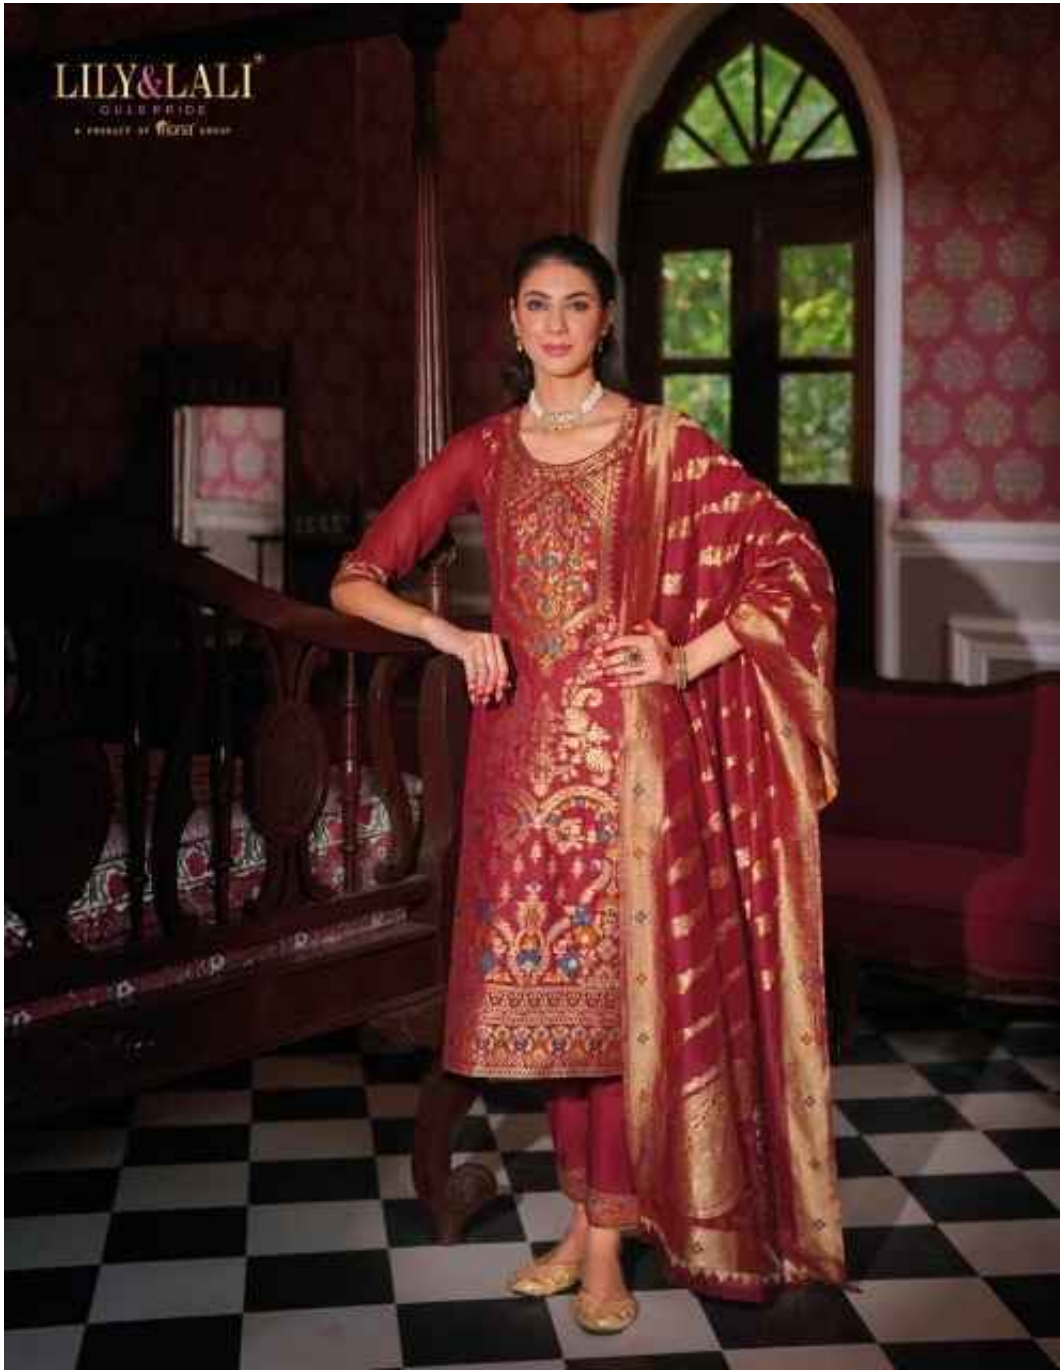

LILY & LALI
GULSHABE
A PRODUCT OF HINDI CINEMA