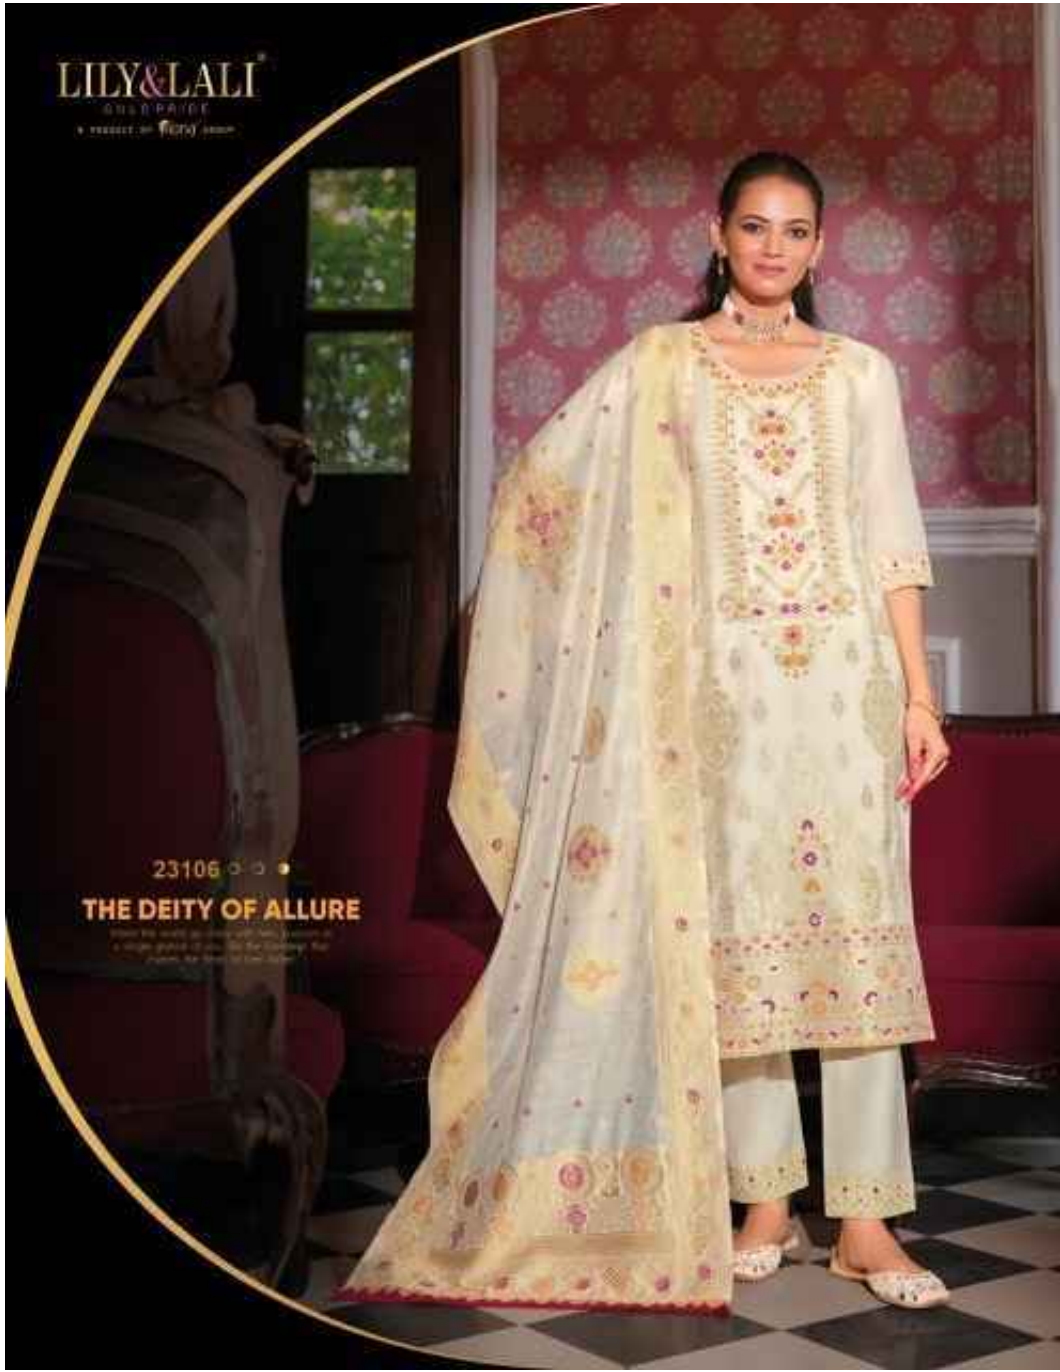

LILY & LALI
SUSAN PRIDE
A PRODUCT OF FORTY GROUP

23106 ◊ ◊ ◊

THE DEITY OF ALLURE