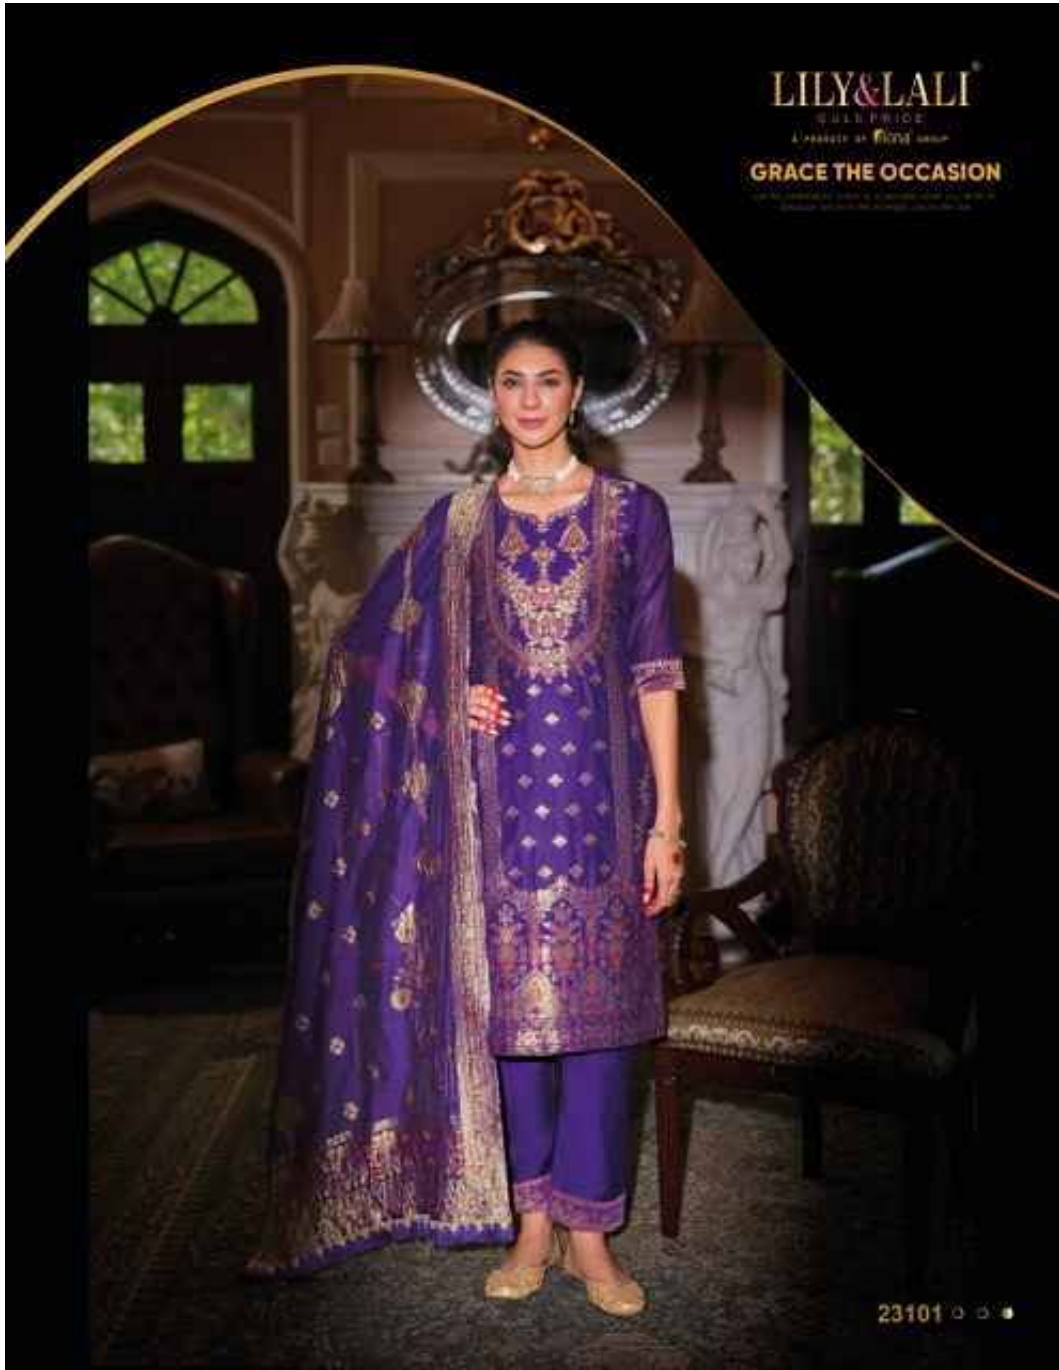

LILY&LALI®

QUALITY PRICE

A PROMISE OF FINEST QUALITY

GRACE THE OCCASION

FOR ALL OCCASIONS VISIT US AT WWW.LILYANDLALI.COM

23101 ◯ ◯ ●