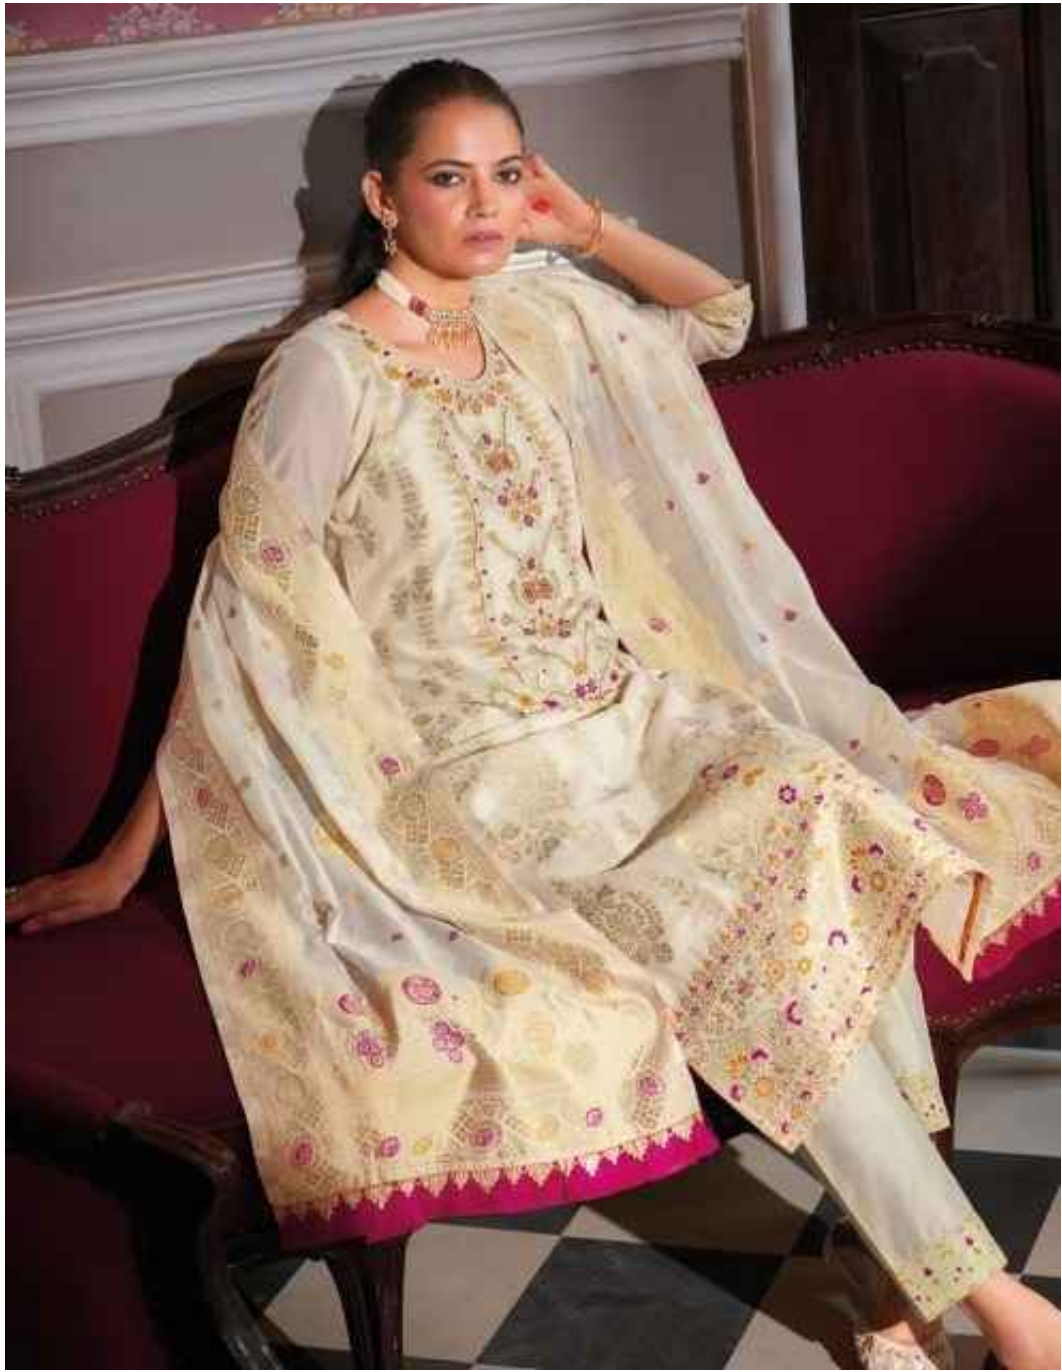

LILY & LALI
DESIGNER
A PRODUCT OF CLOUTIER GROUP

LILY & LALI
SUSAN PRIDE
A PRODUCT OF FORTY GROUP

23106 ◦ ◦ ◦

THE DEITY OF ALLURE

With the world around you, this dress is a night gown to wear for the evening. The fabric is made of fine silk.

LILY&LALI[®]
DIGITAL PRINT
A PRODUCT BY KIRTI KUMAR

Banarasi

FABRICS DETAILS

: TOP :

EXCLUSIVE HANDWORK ON BANARASI JACQUARD
SILK FABRIC WITH SANTOON INNER

: BOTTOM :

SUPER SOFT SILK FABRICS WITH JACQUARD LACE
AND POCKET