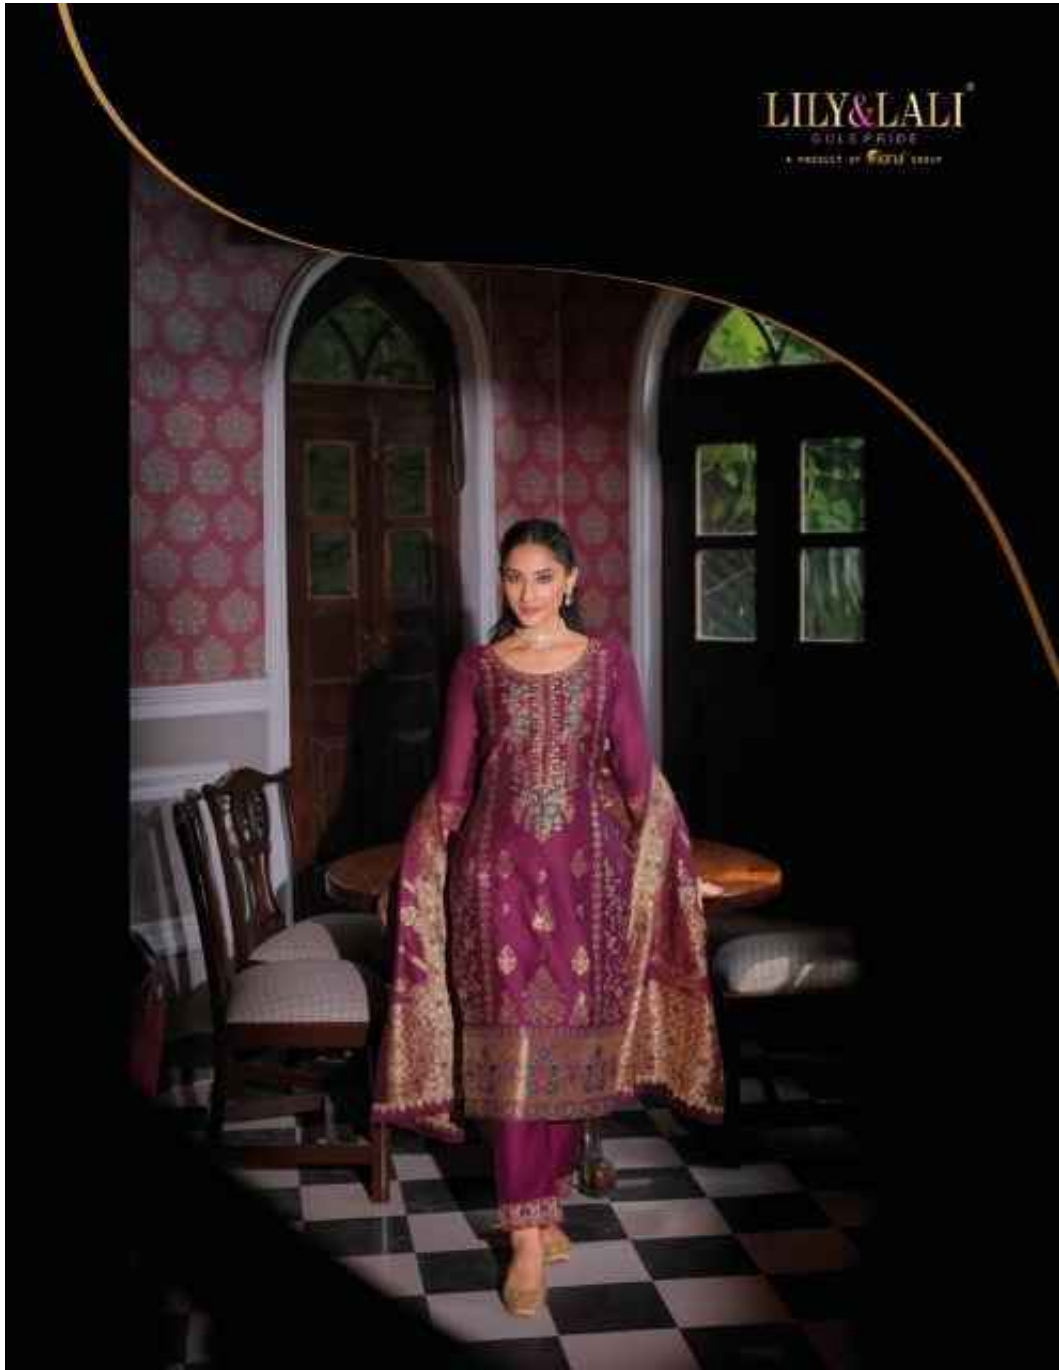

LILY&LALI®
GOLD PRIDE
A PRODUCT OF **WORLD CLASS**