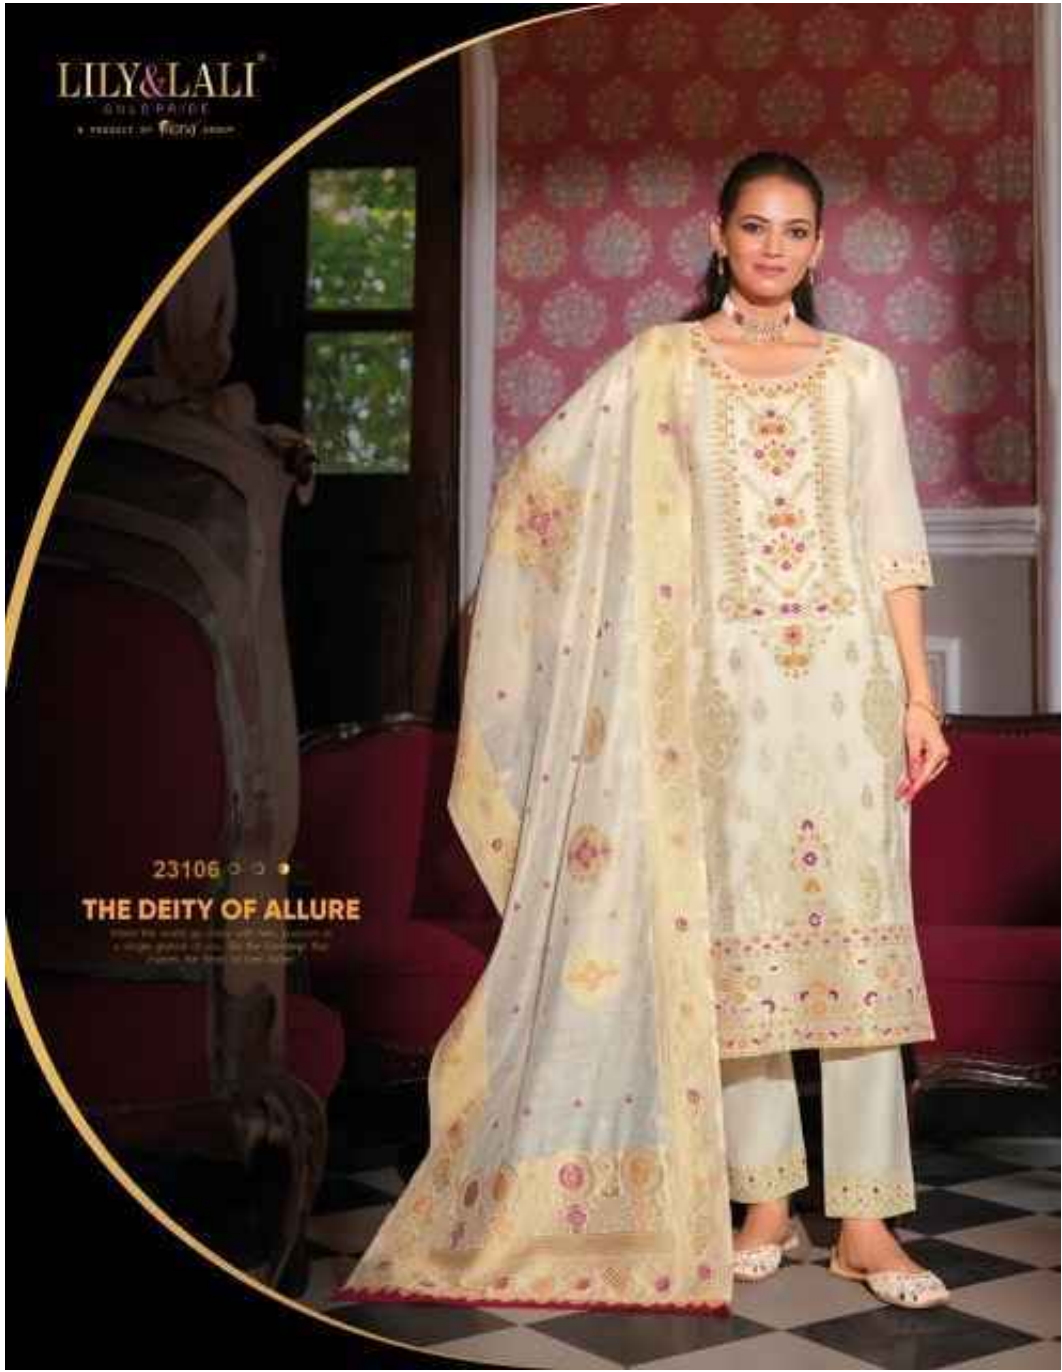

LILY&LALI
SUSHRADHA
A PRODUCT OF FORTÉ GROUP

23106 ◊ ◊ ◊

THE DEITY OF ALLURE