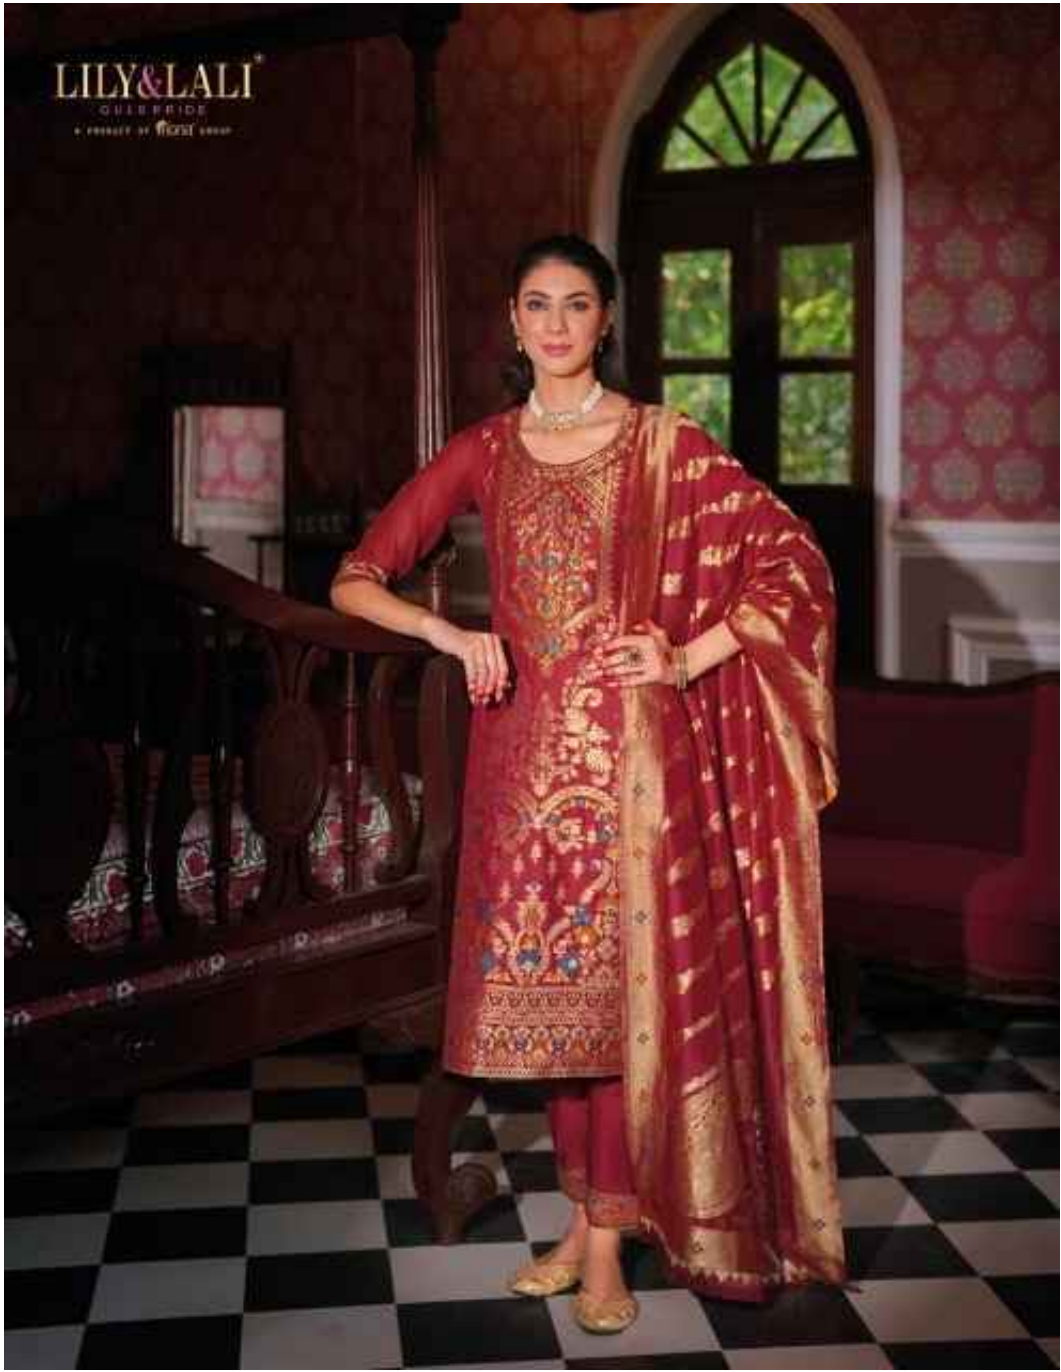

LILY&LALI
GULSHABE
A PRODUCT OF FORTIS GROUP