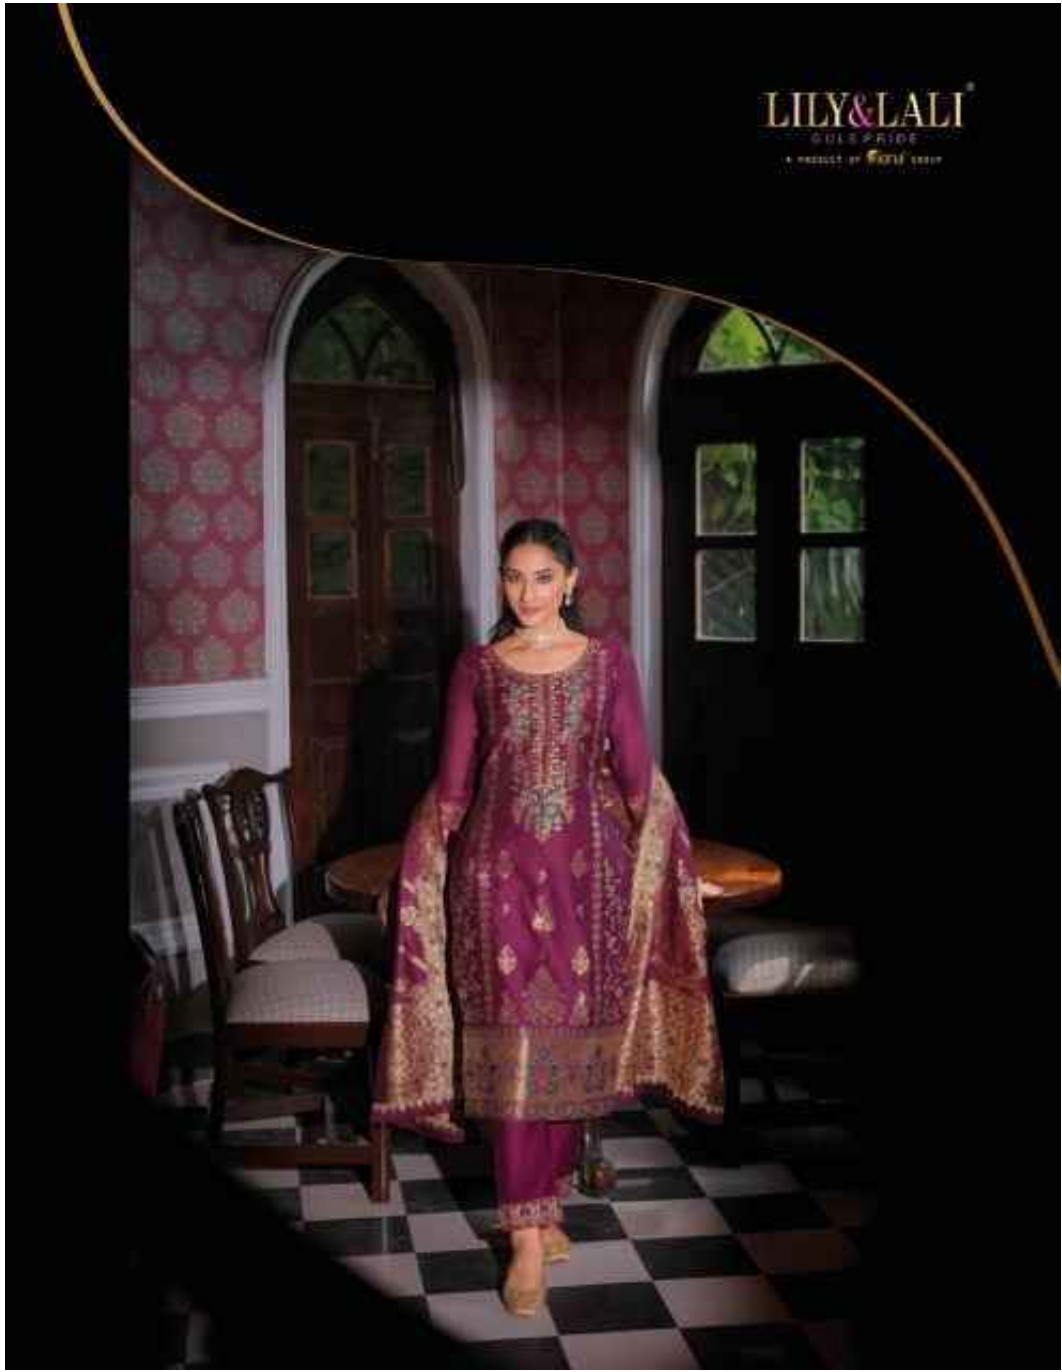

LILY&LALI®
GOLD PRIDE
A PRODUCT OF **WORLD CLASS**