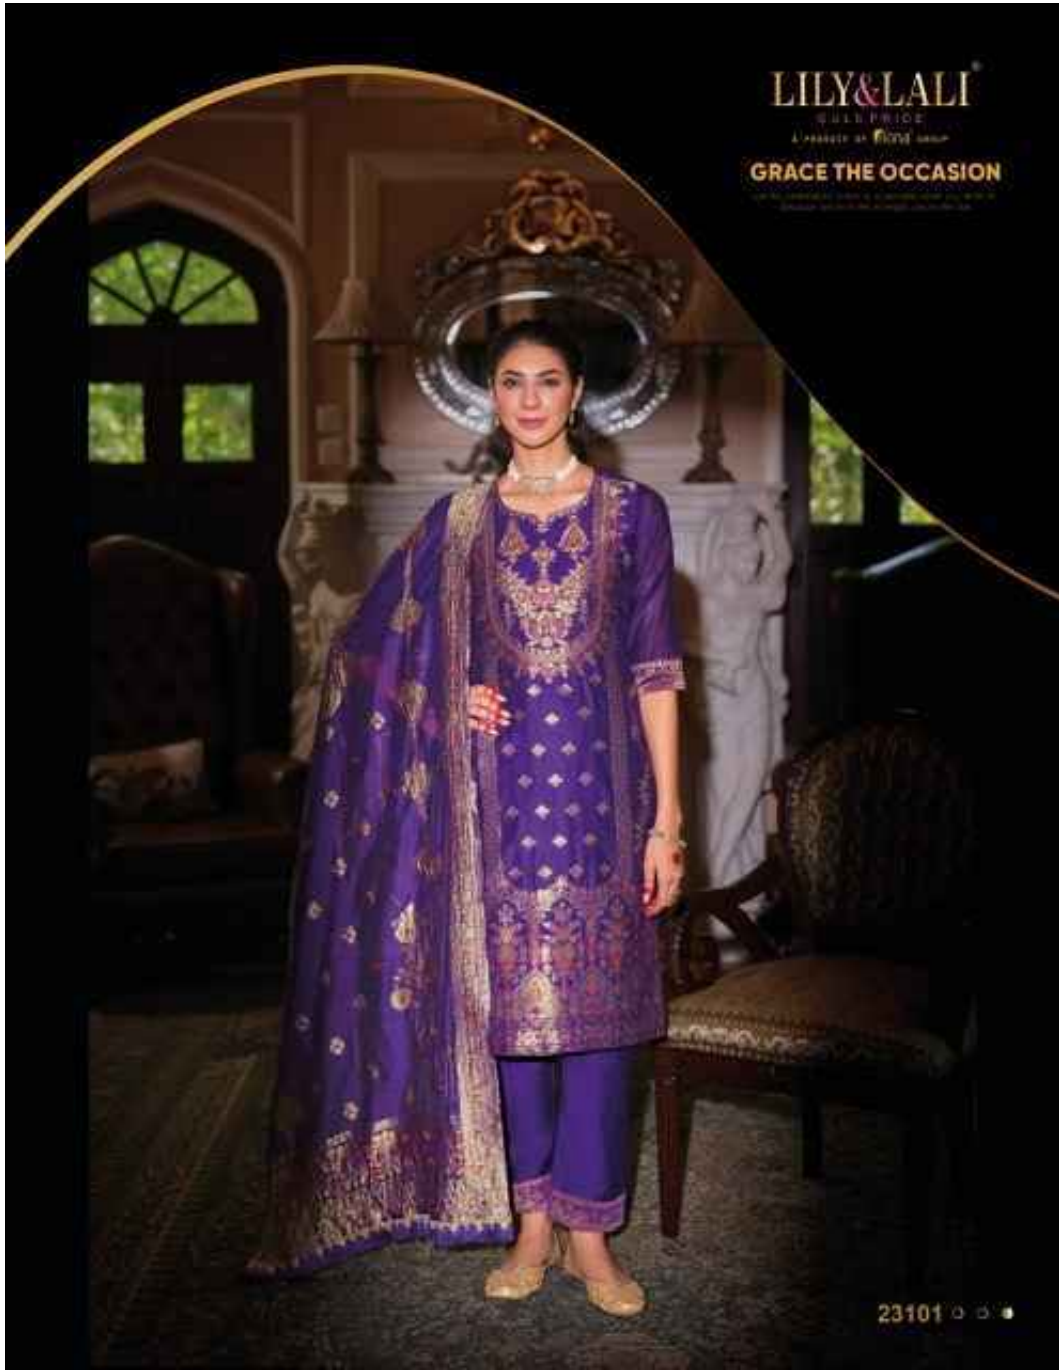

LILY&LALI®

QUALITY PRICE

A PROMISE OF FINEST QUALITY

GRACE THE OCCASION

FOR ALL OCCASIONS VISIT US AT WWW.LILY&LALI.COM

23101 ◯ ◯ ●