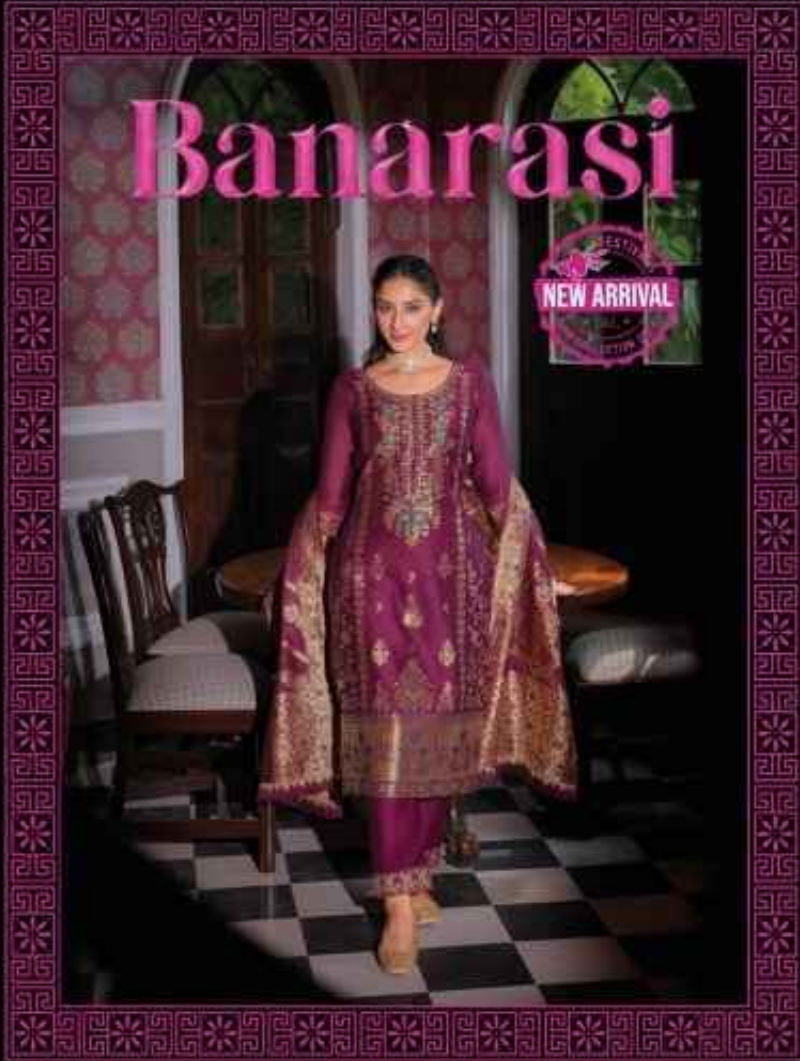

: DUPATTA :

JACQUARD DIGITAL PRINT DUPATTA 36"
WITH FANCY LACE

SIZE : M,L,XL,XXL,3XL

LILY&LALI®
GOLD PRIDE
A PRODUCT OF KONG GROUP

Banarasi

NEW ARRIVAL

LILY&LALI[®]

QUALITY PRICE