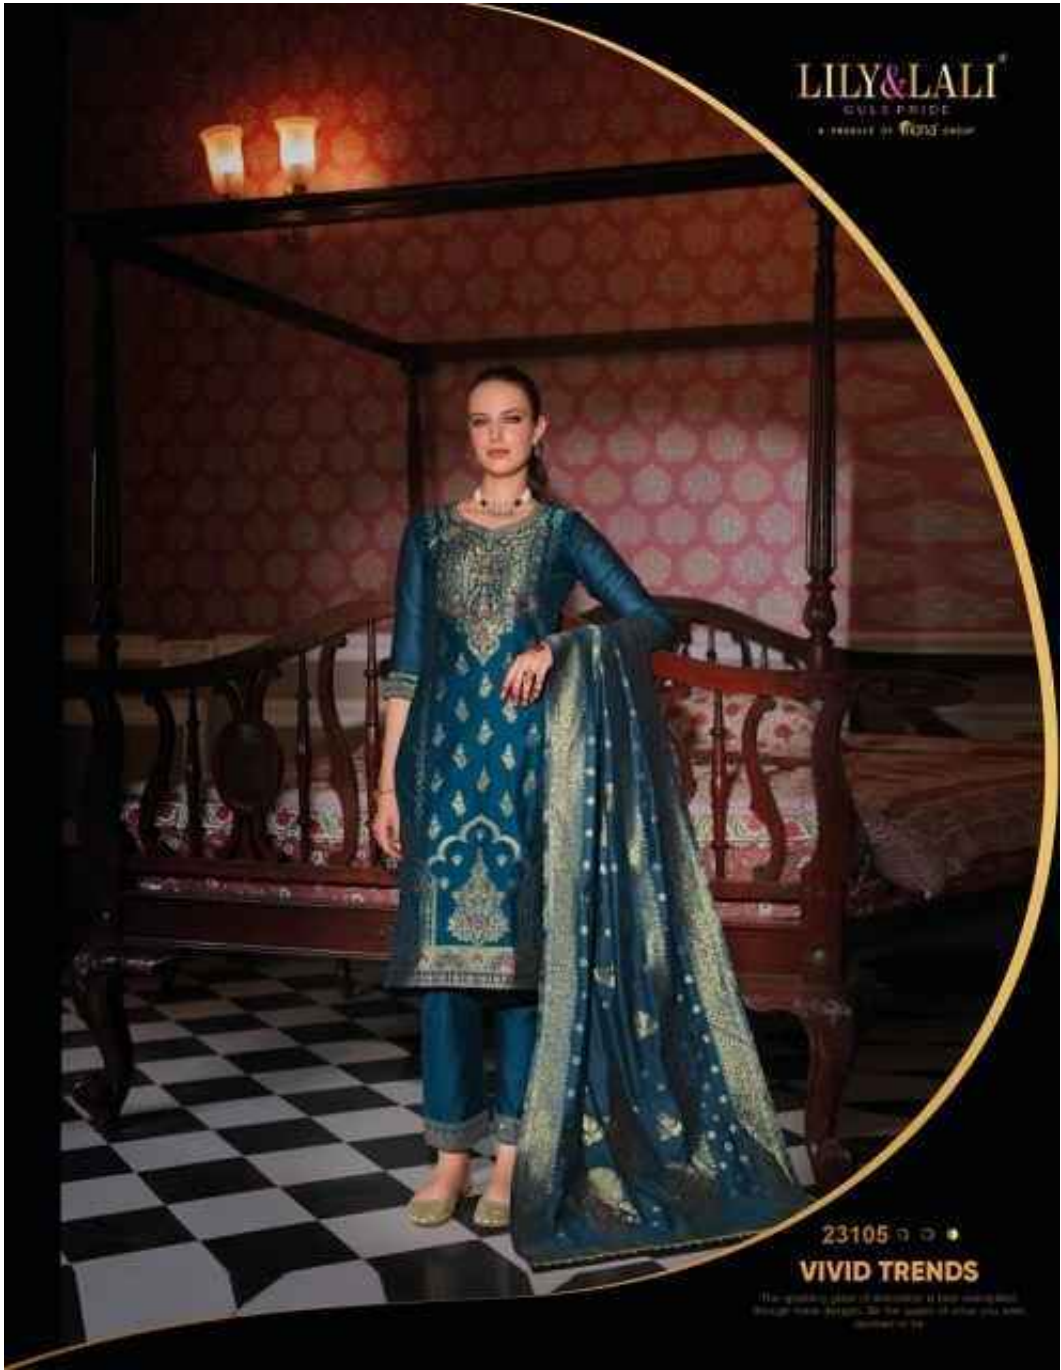

LILY&LALI
GIVE PRIDE
A PRODUCT OF KUTUB GROUP

23105

VIVID TRENDS