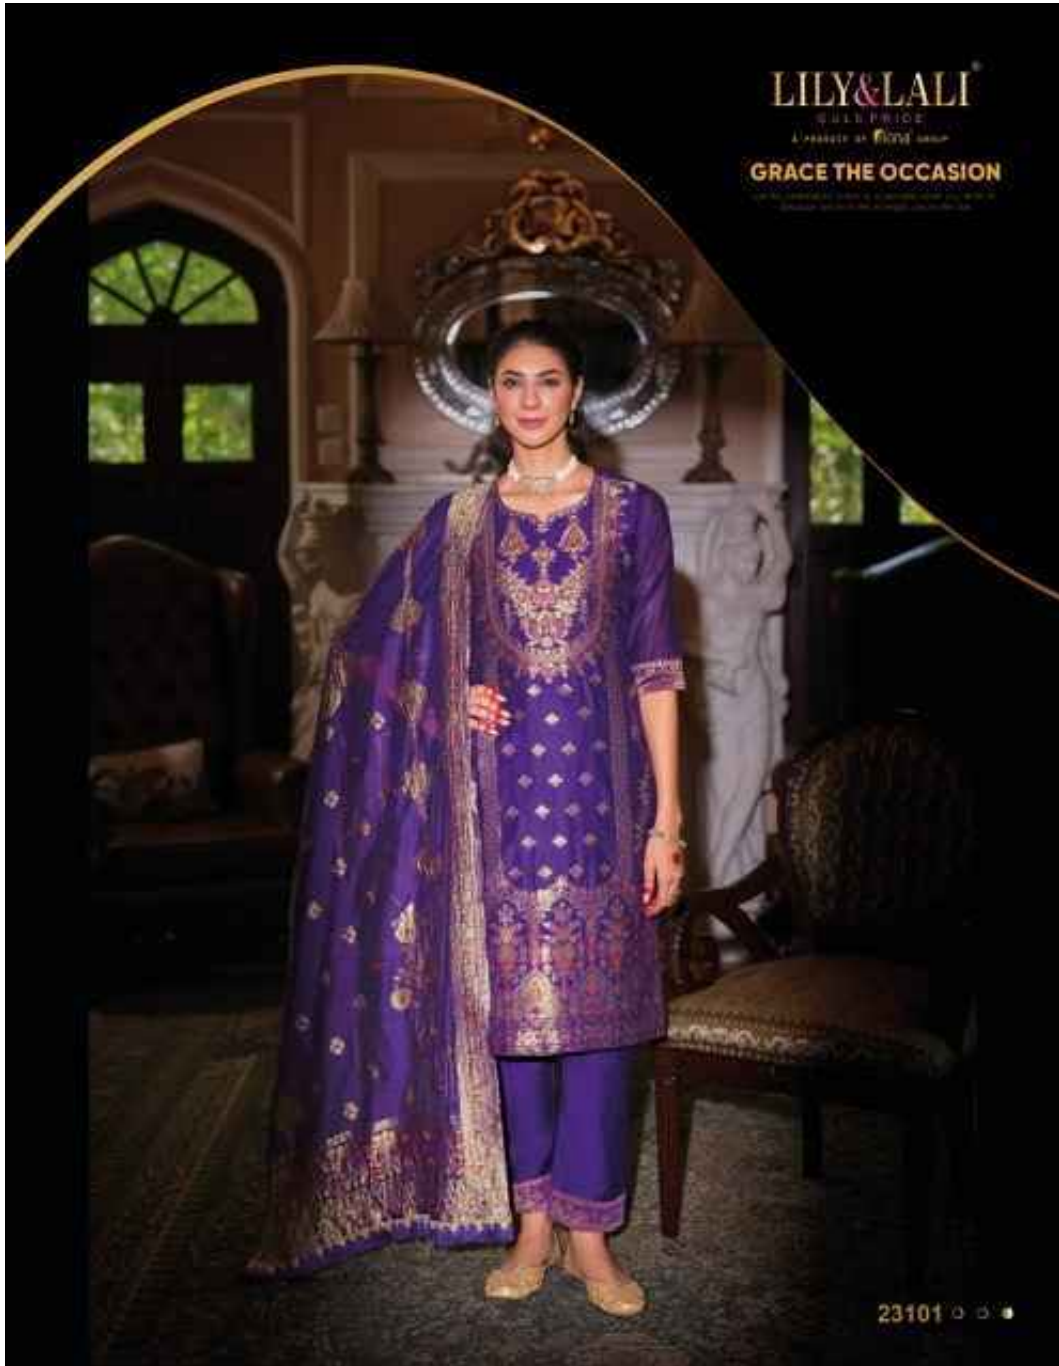

LILY&LALI®

QUALITY PRICE

A PROMISE OF FINEST QUALITY

GRACE THE OCCASION

FOR ALL OCCASIONS VISIT US AT WWW.LILY&LALI.COM

23101 ◯ ◯ ●