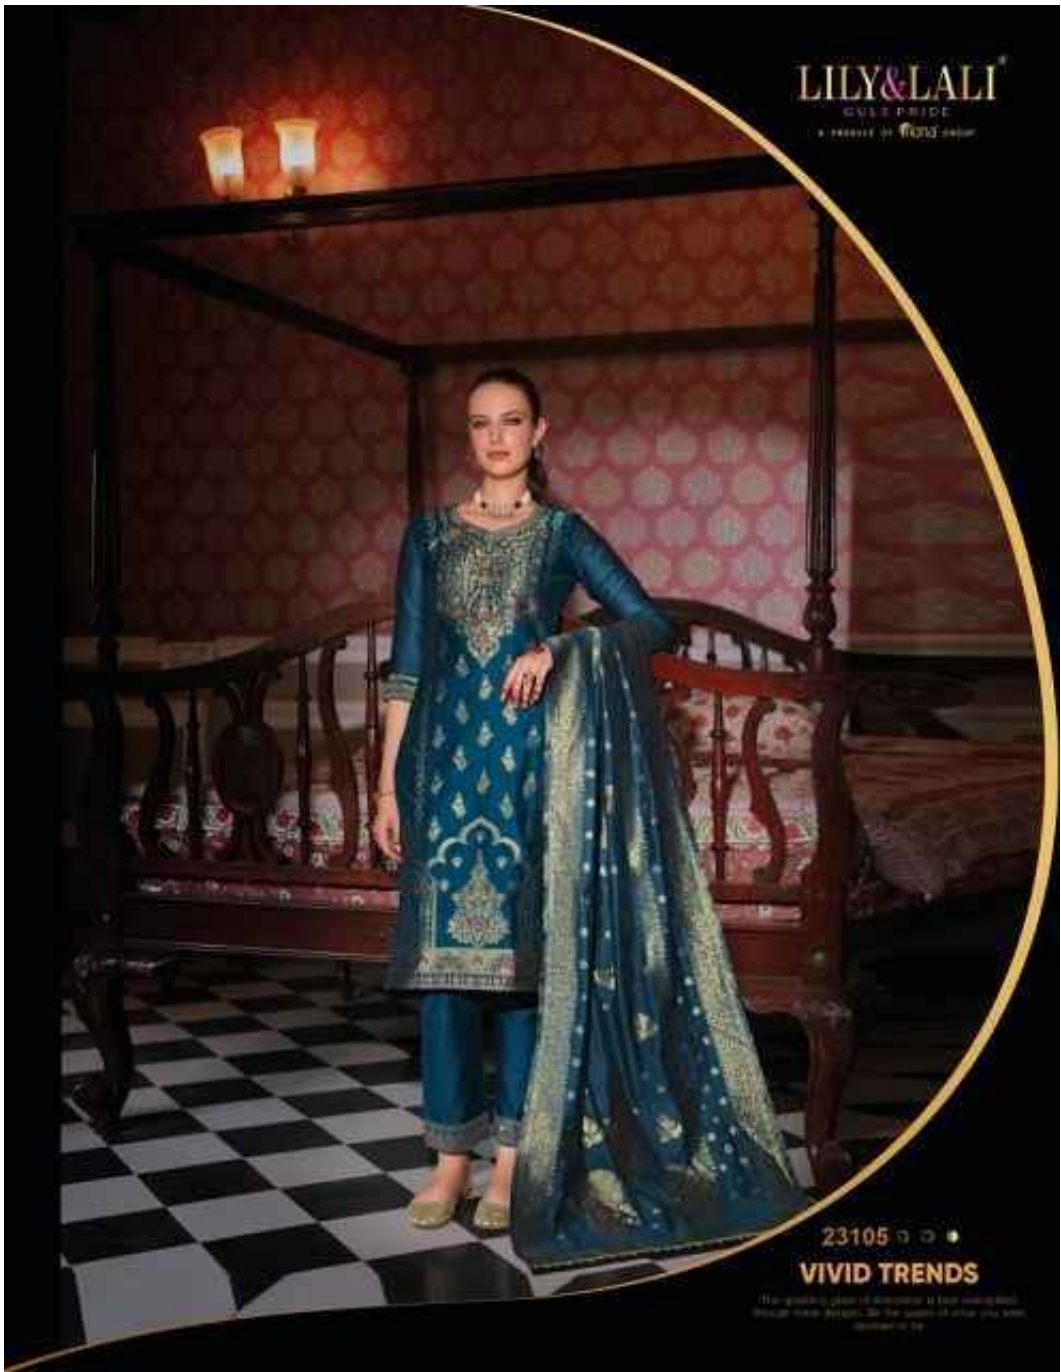

LILY&LALI
GIVE PRIDE
A PRODUCT OF KUTUB KHAN

23105

VIVID TRENDS