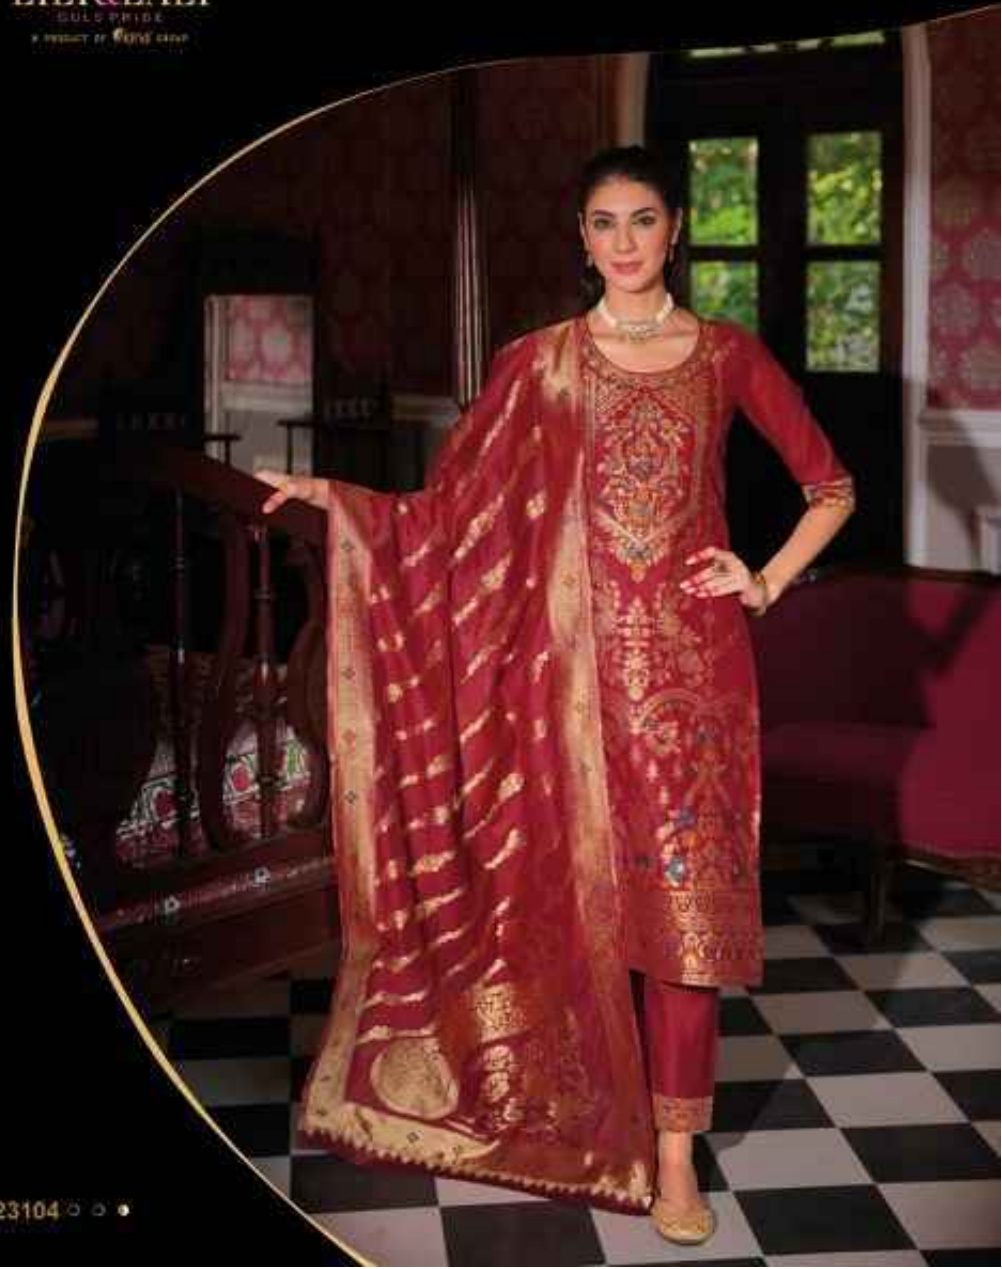

23104 ○ ○ ●

LILY&LALI
GIVE PRIDE
A PRODUCT OF KUTUB KHAN

23105

VIVID TRENDS

The sparkling glow of diamonds is like a ray of light,
though hidden, it glimmers in the corners of your eyes,
shining in the dark.

LILY & LALI
DESIGNER
A PRODUCT OF CLOUTIER GROUP

LILY & LALI
SUSAN PRIDE
A PRODUCT OF FORTY GROUP

23106 ◦ ◦ ◦

THE DEITY OF ALLURE

With the world around you, this dress is a night gown to wear for the evening. The fabric is made of fine silk.

LILY&LALI[®]
DIGITAL PRINT
A PRODUCT BY KIRTI KUMAR

Banarasi

FABRICS DETAILS

: TOP :

EXCLUSIVE HANDWORK ON BANARASI JACQUARD
SILK FABRIC WITH SANTOON INNER

: BOTTOM :

SUPER SOFT SILK FABRICS WITH JACQUARD LACE
AND POCKET

: DUPATTA :

JACQUARD DIGITAL PRINT DUPATTA 36"
WITH FANCY LACE

SIZE : M,L,XL,XXL,3XL

LILY&LALI®
GOLD PRIDE
A PRODUCT OF KOND GROUP

Banarasi

NEW ARRIVAL

LILY&LALI[®]

QUALITY PRICE