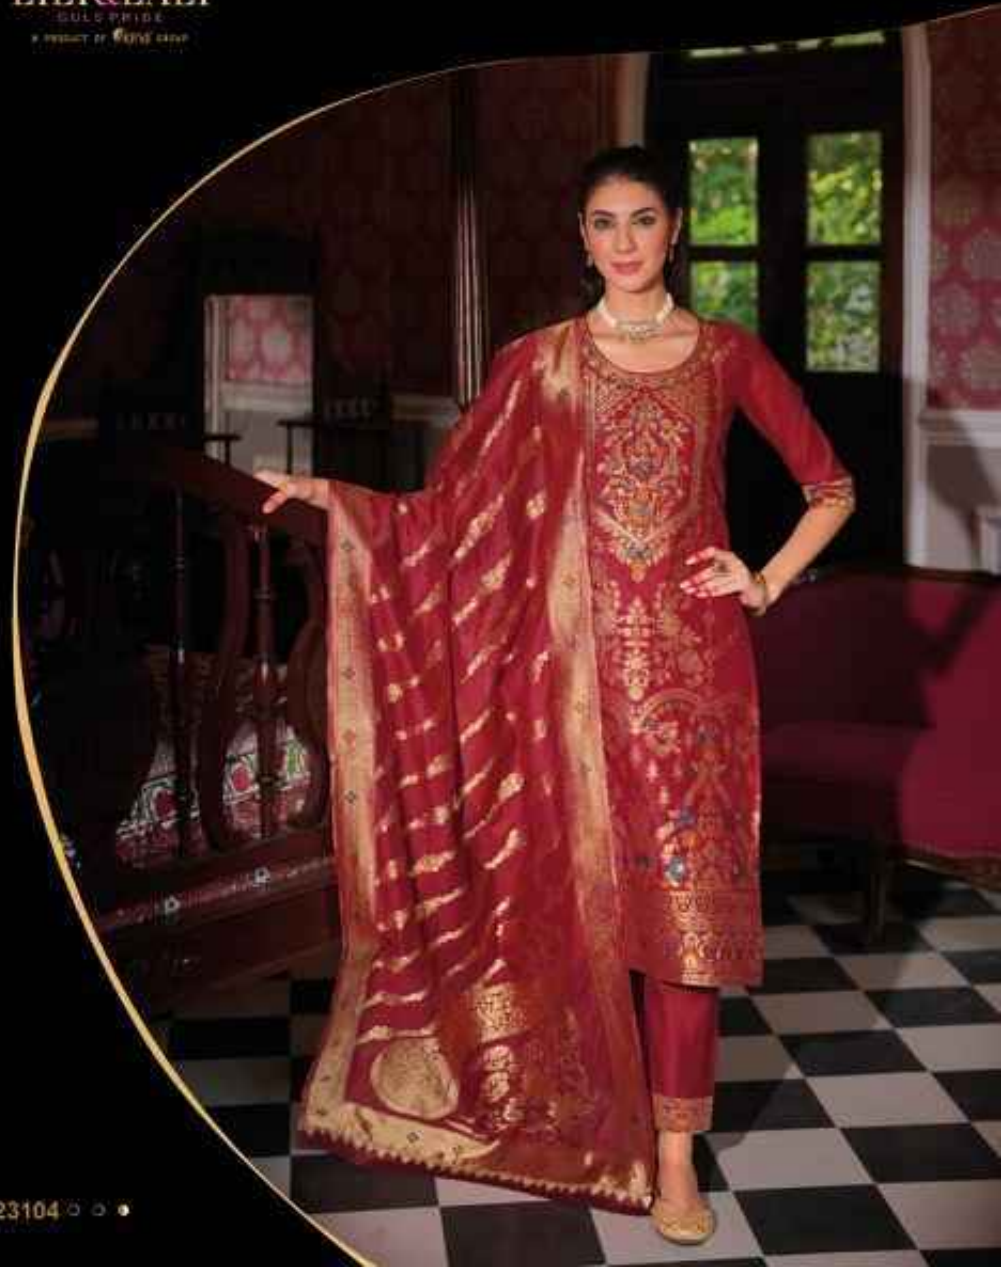

LILY&LALI®
GOLD PRIDE
A PRODUCT OF KAPAS GROUP

23104 ○ ○ ●