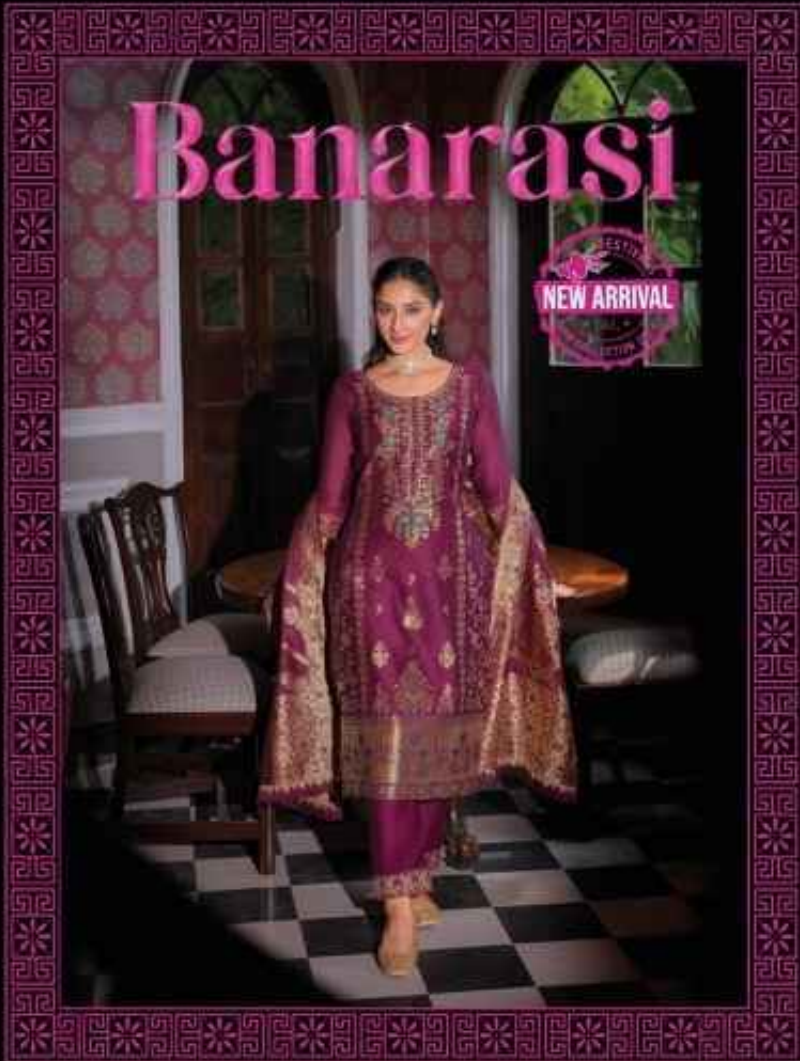

: DUPATTA :

JACQUARD DIGITAL PRINT DUPATTA 36"
WITH FANCY LACE

SIZE : M,L,XL,XXL,3XL

LILY&LALI®
GOLD PRIDE
A PRODUCT OF KOND GROUP

Banarasi

NEW ARRIVAL

LILY&LALI[®]

QUALITY PRICE