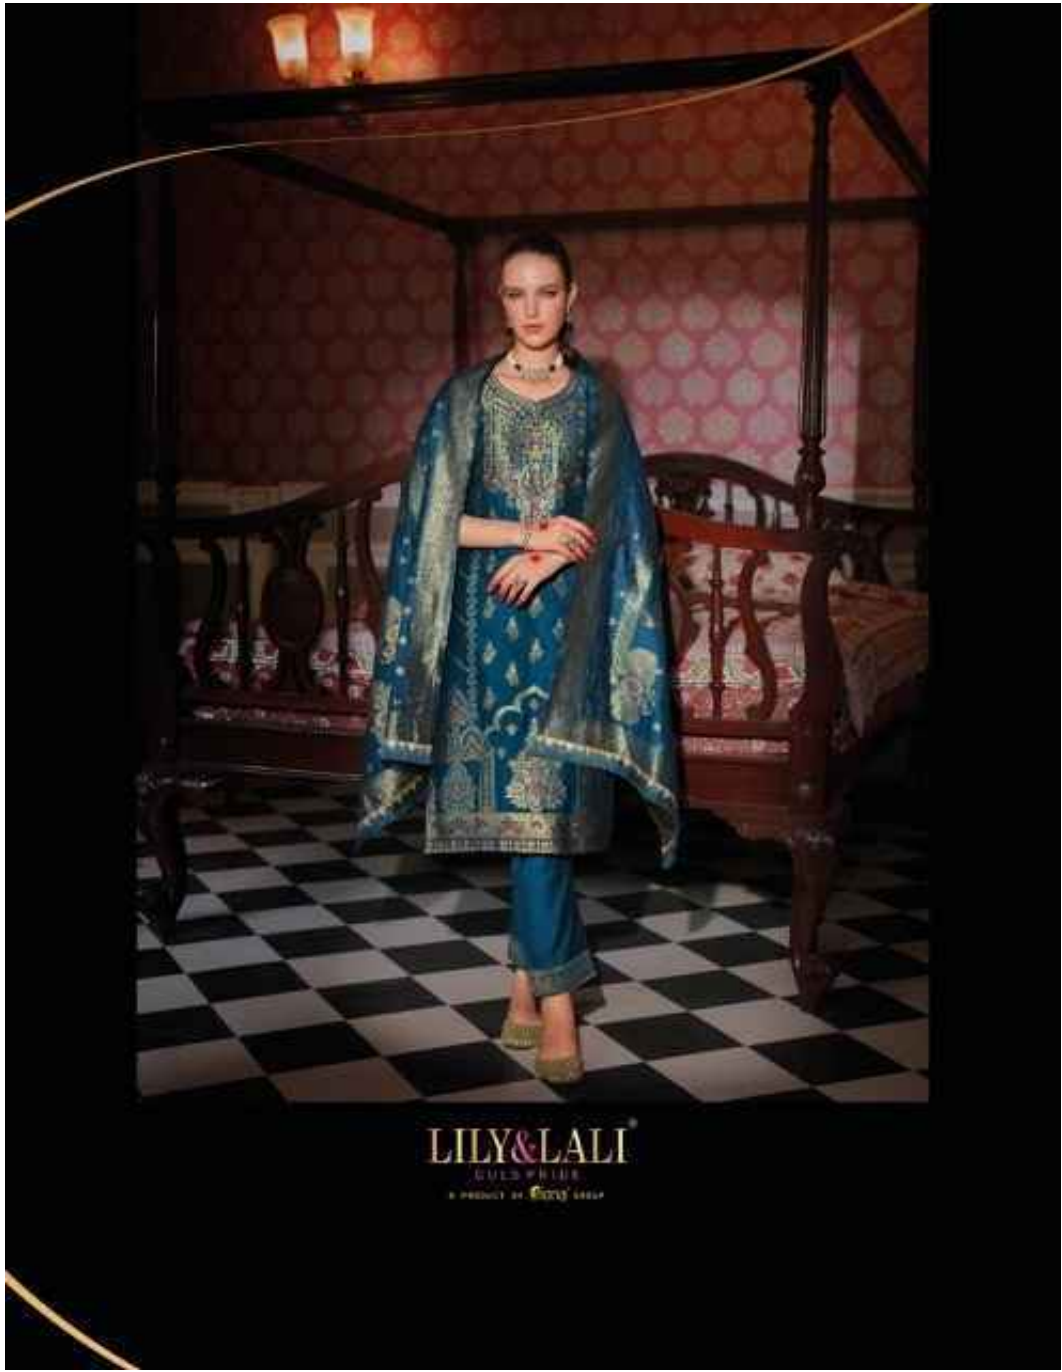

LILY & LALI
DESIGNER
A PRODUCT OF CLOUTIER GROUP