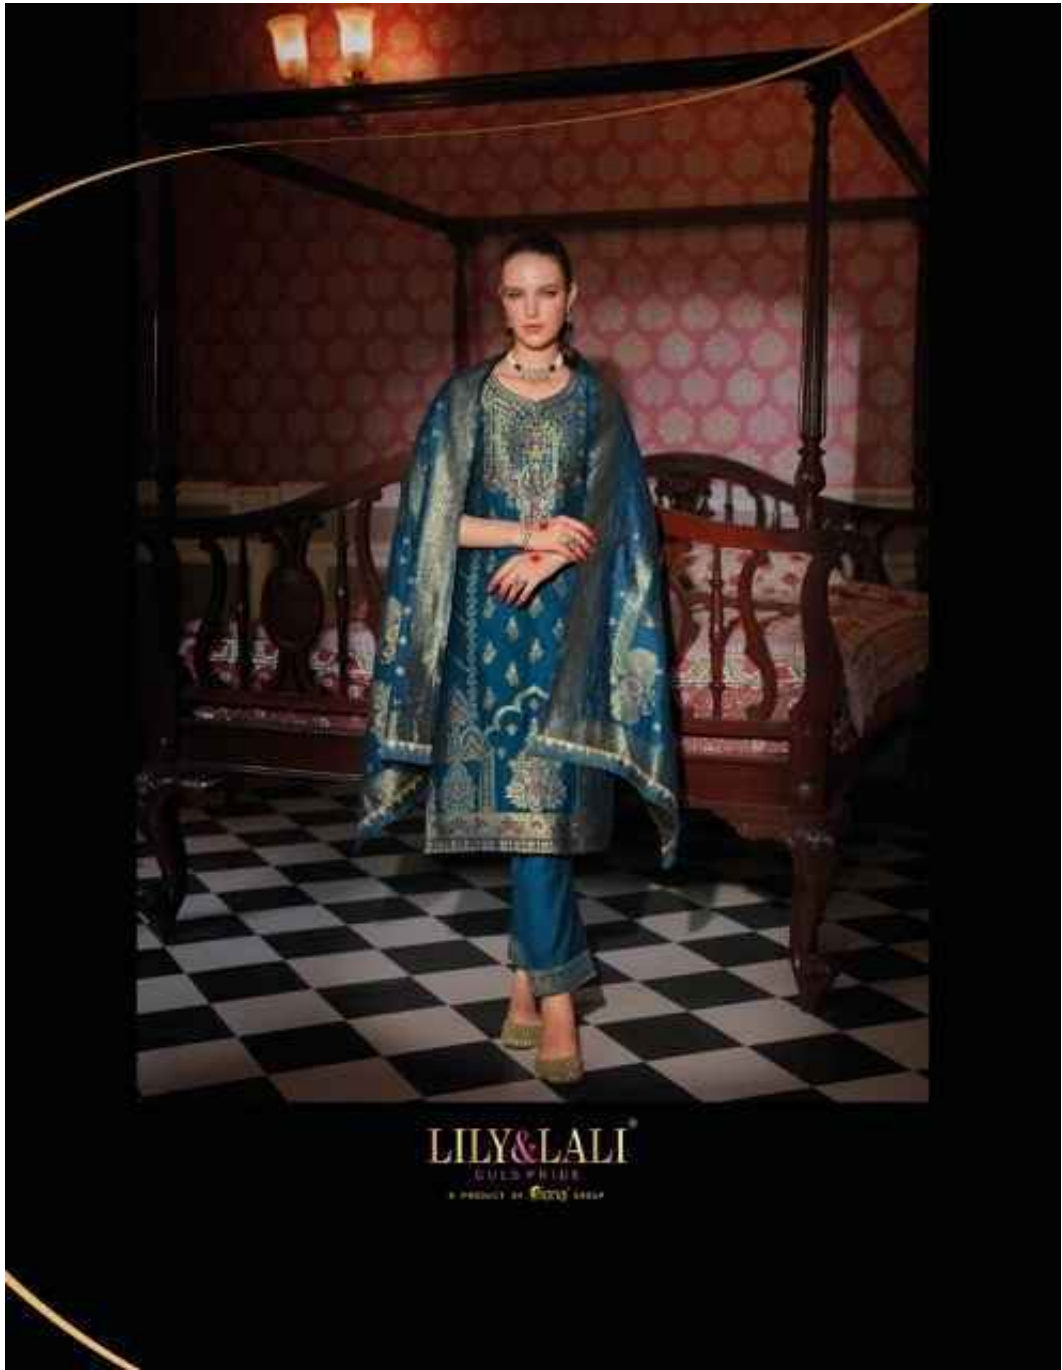

LILY & LALI
DESIGNER
A PRODUCT OF CLOUTIER GROUP