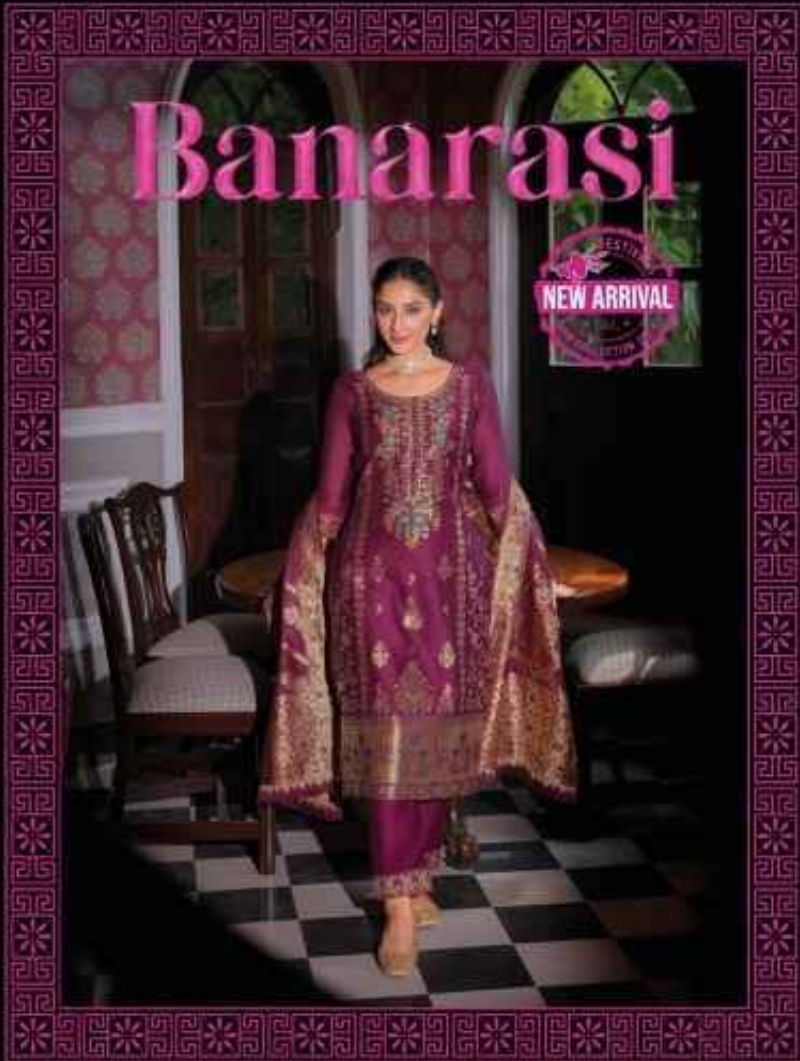

LILY&LALI®
GOLD PRIDE
A PRODUCT OF KONG GROUP

Banarasi

NEW ARRIVAL