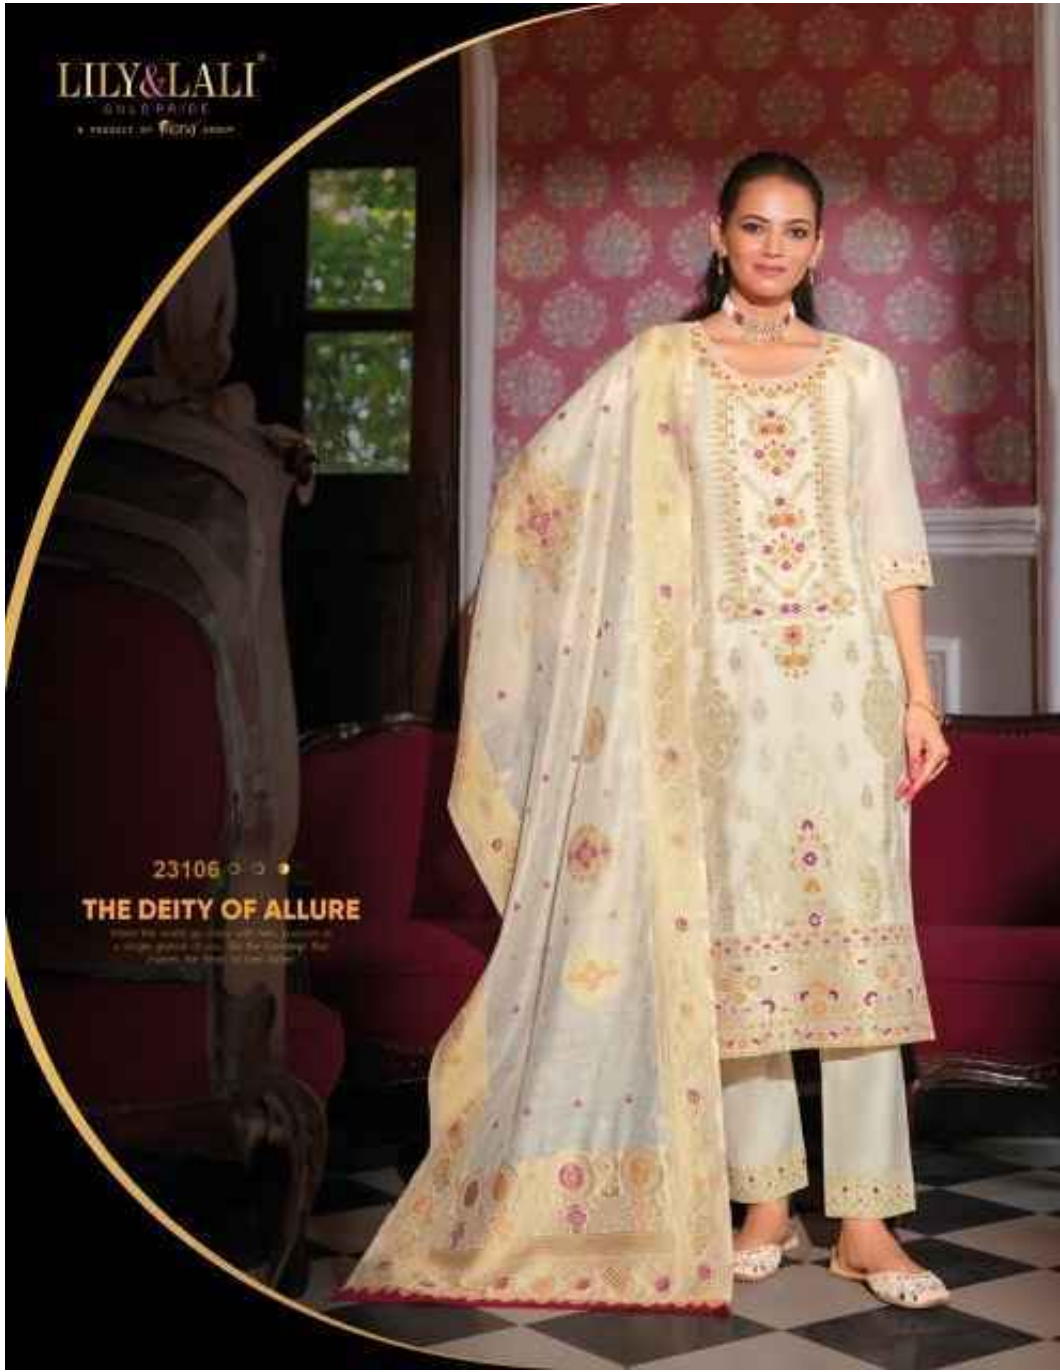

LILY & LALI
SUSAN PRIDE
A PRODUCT OF FORTY GROUP

23106 ◦ ◦ ◦

THE DEITY OF ALLURE