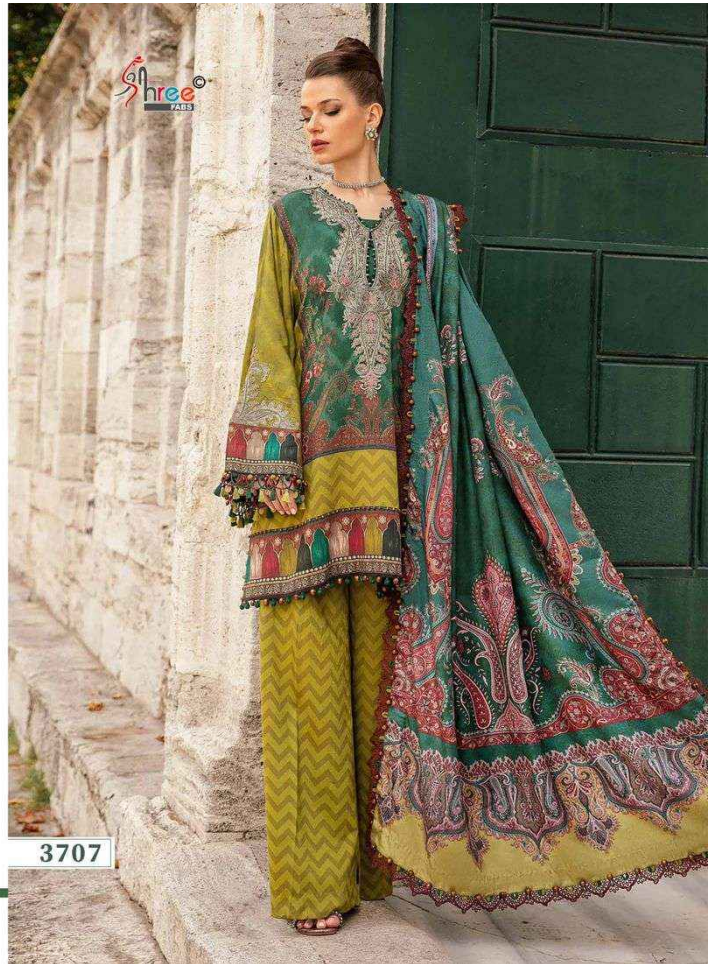

MARIYA B.
PREMIUM *Silk* COLLECTION
VOL-1

MARIYA B.
PREMIUM *Silk* COLLECTION
VOL-1

MARIYA B.
PREMIUM *Silk* COLLECTION
VOL-1

MARIYA B.
PREMIUM *Silk* COLLECTION
VOL-1

MARIYA B.
PREMIUM *Silk* COLLECTION
VOL-1

3708

MARIYA B.
PREMIUM *Silk* COLLECTION
VOL-1

MARIYA B.
PREMIUM *Silk* COLLECTION
VOL-1

3704

3705

3708

3709

3706

3707

Shree
FABRI
MARIYA B.
PREMIUM *Silk* COLLECTION
VOL-1

Hellow to everyone

present new looking and stylish printed designs

MARIYA B.
PREMIUM *silk* COLLECTION
VOL-1

D.NO.	TOP	BOTTOM	DUPATTA	RATE
3704	JAPAN SATIN WITH DIGITAL PRINT	DULL SANTOON	TABBY SILK	810.00
3705	JAPAN SATIN WITH DIGITAL PRINT	DULL SANTOON WITH PRINT	TABBY SILK	810.00
3706	JAPAN SATIN WITH DIGITAL PRINT	DULL SANTOON	TABBY SILK	930.00
3707	JAPAN SATIN WITH DIGITAL PRINT	DULL SANTOON WITH PRINT	TABBY SILK	810.00
3708	JAPAN SATIN WITH DIGITAL PRINT	DULL SANTOON	TABBY SILK	810.00
3709	JAPAN SATIN WITH DIGITAL PRINT	DULL SANTOON	TABBY SILK	930.00