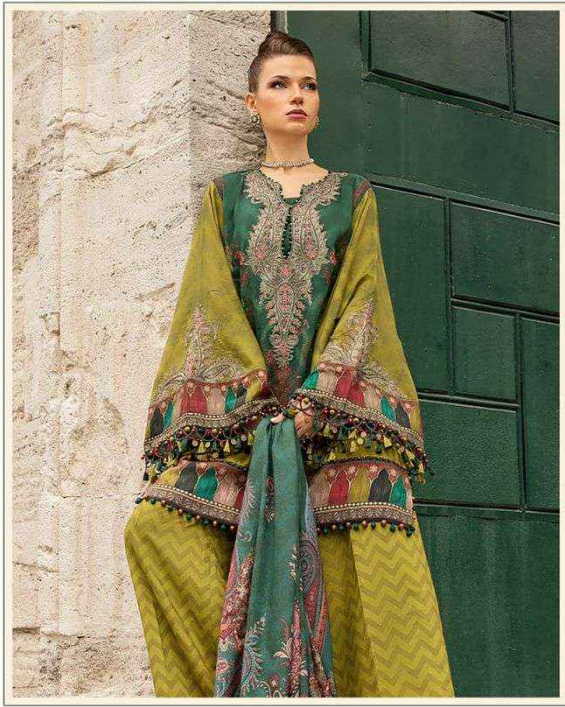

MARIYA B.
PREMIUM *Silk* COLLECTION
VOL-1

MARIYA B.
PREMIUM *Silk* COLLECTION
VOL-1

MARIYA B.
PREMIUM *Silk* COLLECTION
VOL-1

MARIYA B.
PREMIUM *Silk* COLLECTION
VOL-1

MARIYA B.
PREMIUM *Silk* COLLECTION
VOL-1

3708

MARIYA B.
PREMIUM *Silk* COLLECTION
VOL-1

MARIYA B.
PREMIUM *Silk* COLLECTION
VOL-1

3704

3705

3708

3709

3706

3707

Shree
FABRI
MARIYA B.
PREMIUM *Silk* COLLECTION
VOL-1

Hellow to everyone

present new looking and stylish printed designs

MARIYA B.
PREMIUM *silk* COLLECTION
VOL-1

D.NO.	TOP	BOTTOM	DUPATTA	RATE
3704	JAPAN SATIN WITH DIGITAL PRINT	DULL SANTOON	TABBY SILK	810.00
3705	JAPAN SATIN WITH DIGITAL PRINT	DULL SANTOON WITH PRINT	TABBY SILK	810.00
3706	JAPAN SATIN WITH DIGITAL PRINT	DULL SANTOON	TABBY SILK	930.00
3707	JAPAN SATIN WITH DIGITAL PRINT	DULL SANTOON WITH PRINT	TABBY SILK	810.00
3708	JAPAN SATIN WITH DIGITAL PRINT	DULL SANTOON	TABBY SILK	810.00
3709	JAPAN SATIN WITH DIGITAL PRINT	DULL SANTOON	TABBY SILK	930.00