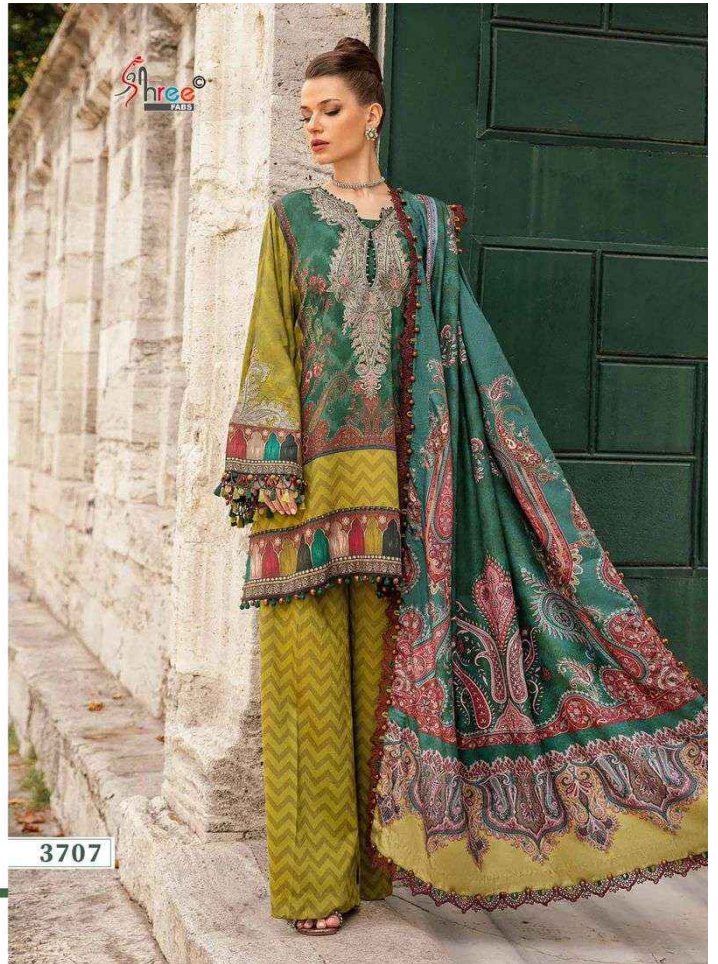

MARIYA B.
PREMIUM *Silk* COLLECTION
VOL-1

MARIYA B.
PREMIUM *Silk* COLLECTION
VOL-1

MARIYA B.
PREMIUM *Silk* COLLECTION
VOL-1

MARIYA B.
PREMIUM *Silk* COLLECTION
VOL-1

MARIYA B.
PREMIUM *Silk* COLLECTION
VOL-1

MARIYA B.
PREMIUM *Silk* COLLECTION
VOL-1

MARIYA B.
PREMIUM *Silk* COLLECTION
VOL-1

3704

3705

3708

3709

3706

3707

Shree
FABRI
MARIYA B.
PREMIUM *Silk* COLLECTION
VOL-1

Hellow to everyone

present new looking and stylish printed designs

MARIYA B.
PREMIUM *silk* COLLECTION
VOL-1

D.NO.	TOP	BOTTOM	DUPATTA	RATE
3704	JAPAN SATIN WITH DIGITAL PRINT	DULL SANTOON	TABBY SILK	810.00
3705	JAPAN SATIN WITH DIGITAL PRINT	DULL SANTOON WITH PRINT	TABBY SILK	810.00
3706	JAPAN SATIN WITH DIGITAL PRINT	DULL SANTOON	TABBY SILK	930.00
3707	JAPAN SATIN WITH DIGITAL PRINT	DULL SANTOON WITH PRINT	TABBY SILK	810.00
3708	JAPAN SATIN WITH DIGITAL PRINT	DULL SANTOON	TABBY SILK	810.00
3709	JAPAN SATIN WITH DIGITAL PRINT	DULL SANTOON	TABBY SILK	930.00