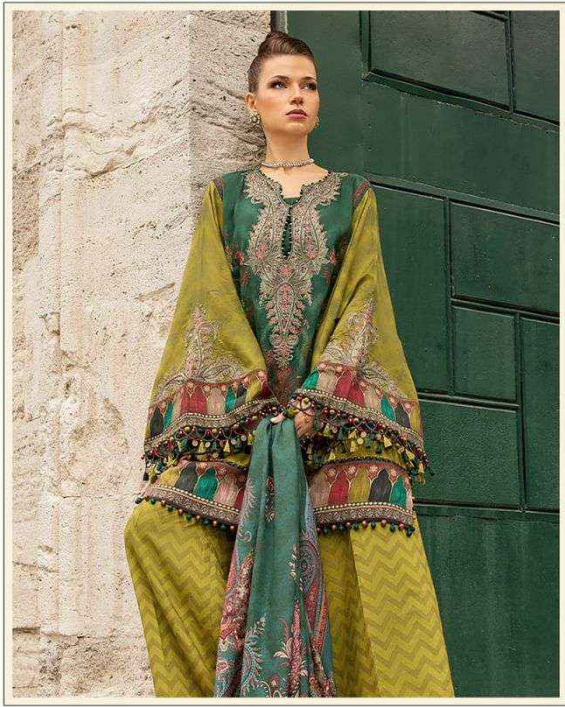

MARIYA B.
PREMIUM *Silk* COLLECTION
VOL-1

MARIYA B.
PREMIUM *Silk* COLLECTION
VOL-1

MARIYA B.
PREMIUM *Silk* COLLECTION
VOL-1

MARIYA B.
PREMIUM *Silk* COLLECTION
VOL-1

MARIYA B.
PREMIUM *Silk* COLLECTION
VOL-1

MARIYA B.
PREMIUM *Silk* COLLECTION
VOL-1

MARIYA B.
PREMIUM *Silk* COLLECTION
VOL-1

3704

3705

3708

3709

3706

3707

Shree
FABRI
MARIYA B.
PREMIUM *Silk* COLLECTION
VOL-1

Hellow to everyone

present new looking and stylish printed designs

MARIYA B.
PREMIUM *silk* COLLECTION
VOL-1

D.NO.	TOP	BOTTOM	DUPATTA	RATE
3704	JAPAN SATIN WITH DIGITAL PRINT	DULL SANTOON	TABBY SILK	810.00
3705	JAPAN SATIN WITH DIGITAL PRINT	DULL SANTOON WITH PRINT	TABBY SILK	810.00
3706	JAPAN SATIN WITH DIGITAL PRINT	DULL SANTOON	TABBY SILK	930.00
3707	JAPAN SATIN WITH DIGITAL PRINT	DULL SANTOON WITH PRINT	TABBY SILK	810.00
3708	JAPAN SATIN WITH DIGITAL PRINT	DULL SANTOON	TABBY SILK	810.00
3709	JAPAN SATIN WITH DIGITAL PRINT	DULL SANTOON	TABBY SILK	930.00