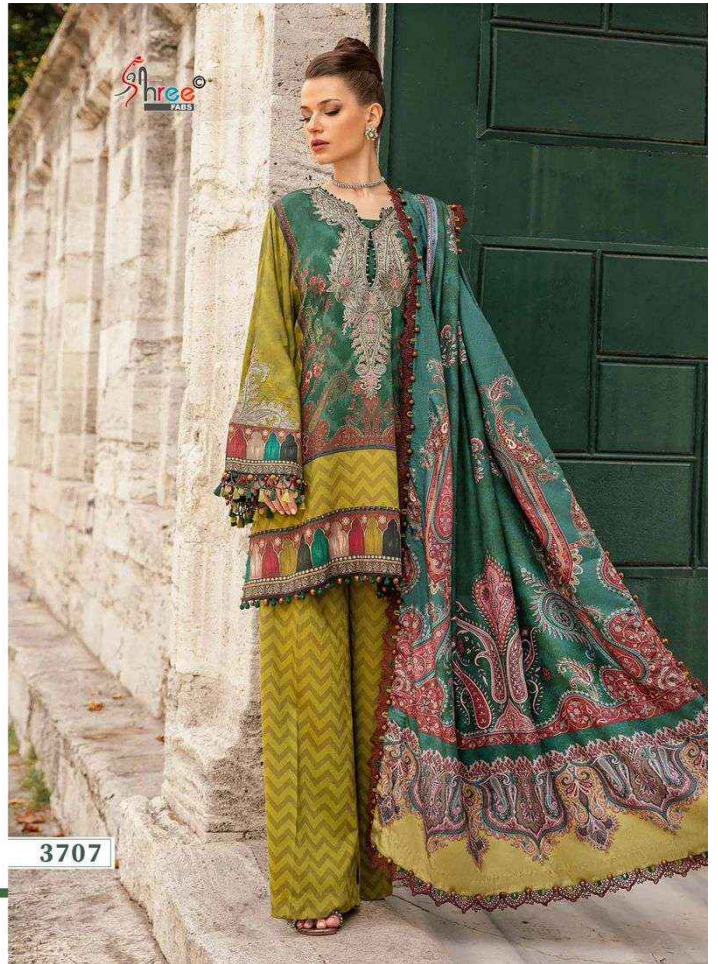

MARIYA B.
PREMIUM *Silk* COLLECTION
VOL-1

MARIYA B.
PREMIUM *Silk* COLLECTION
VOL-1

MARIYA B.
PREMIUM *Silk* COLLECTION
VOL-1

MARIYA B.
PREMIUM *Silk* COLLECTION
VOL-1

MARIYA B.
PREMIUM *Silk* COLLECTION
VOL-1

MARIYA B.
PREMIUM *Silk* COLLECTION
VOL-1

MARIYA B.
PREMIUM *Silk* COLLECTION
VOL-1

3704

3705

3708

3709

3706

3707

Hellow to everyone

present new looking and stylish printed designs

MARIYA B.
PREMIUM *silk* COLLECTION
VOL-1

D.NO.	TOP	BOTTOM	DUPATTA	RATE
3704	JAPAN SATIN WITH DIGITAL PRINT	DULL SANTOON	TABBY SILK	810.00
3705	JAPAN SATIN WITH DIGITAL PRINT	DULL SANTOON WITH PRINT	TABBY SILK	810.00
3706	JAPAN SATIN WITH DIGITAL PRINT	DULL SANTOON	TABBY SILK	930.00
3707	JAPAN SATIN WITH DIGITAL PRINT	DULL SANTOON WITH PRINT	TABBY SILK	810.00
3708	JAPAN SATIN WITH DIGITAL PRINT	DULL SANTOON	TABBY SILK	810.00
3709	JAPAN SATIN WITH DIGITAL PRINT	DULL SANTOON	TABBY SILK	930.00