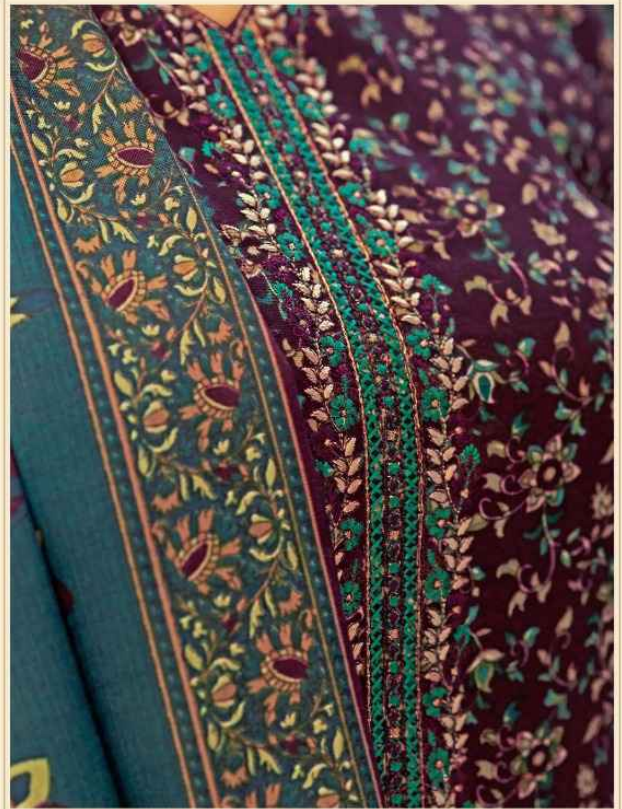

ROMANI®
D.No.1057-001