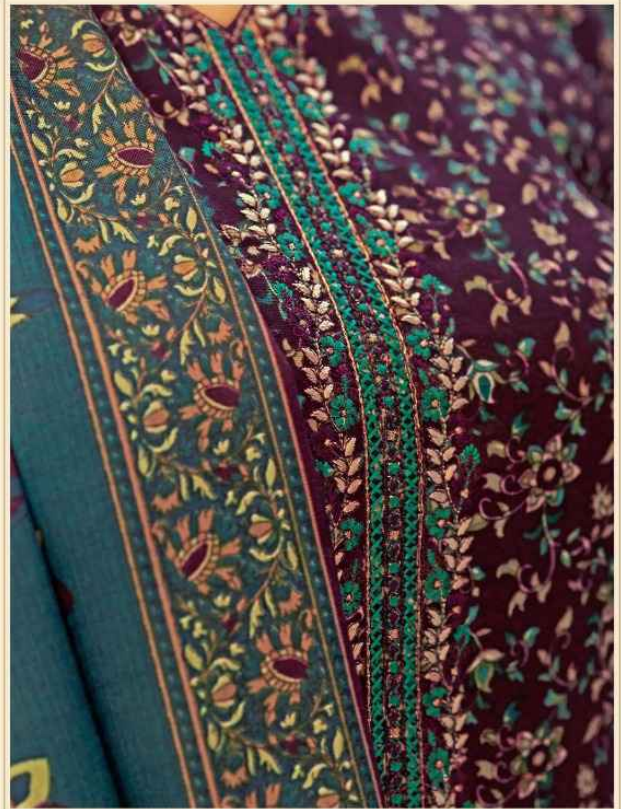

# Soneri

THE ETHNIC ELEMENTS OF INDIAN FASHION FROM  
ULTIMATE DARK COLOURS.

**ROMANI**<sup>®</sup>  
classic collection

1057-001

1057-002

1057-003

1057-004

1057-005

# Soneri

THE ETHNIC ELEMENTS OF INDIAN FASHION FROM  
ULTIMATE DARK COLOURS.

**ROMANI**<sup>®</sup>  
classic collection

ROMANI®  
D.No.1057-001

ROMANI®  
D.NO.1057-003

ROMANI®  
D.No.1057-002

ROMANI®  
D.NO.1057-004