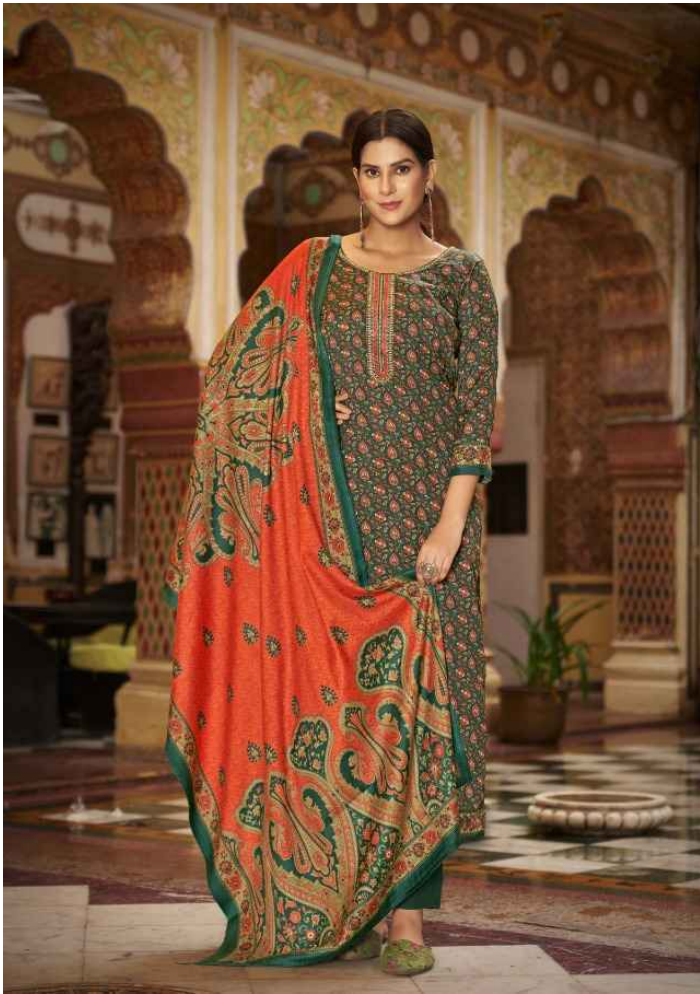

ROMANI®
D.NO.1057-003