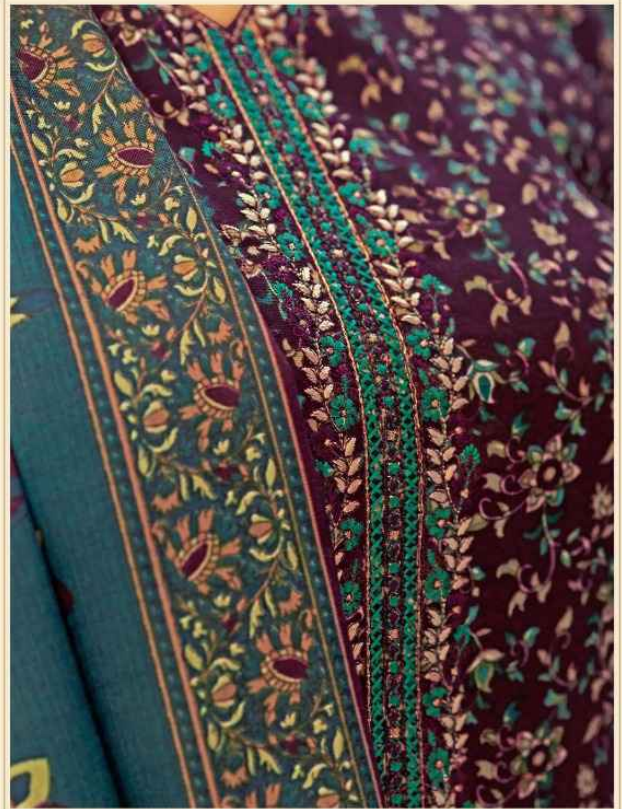

# Soneri

THE ETHNIC ELEMENTS OF INDIAN FASHION FROM  
ULTIMATE DARK COLOURS.

**ROMANI**<sup>®</sup>  
classic collection

1057-001

1057-002

1057-003

1057-004

1057-005

# Soneri

THE ETHNIC ELEMENTS OF INDIAN FASHION FROM  
ULTIMATE DARK COLOURS.

**ROMANI**<sup>®</sup>  
classic collection

ROMANI®  
D.No.1057-001

ROMANI®  
D.NO.1057-003

ROMANI®  
D.No.1057-002

ROMANI®  
D.NO.1057-004