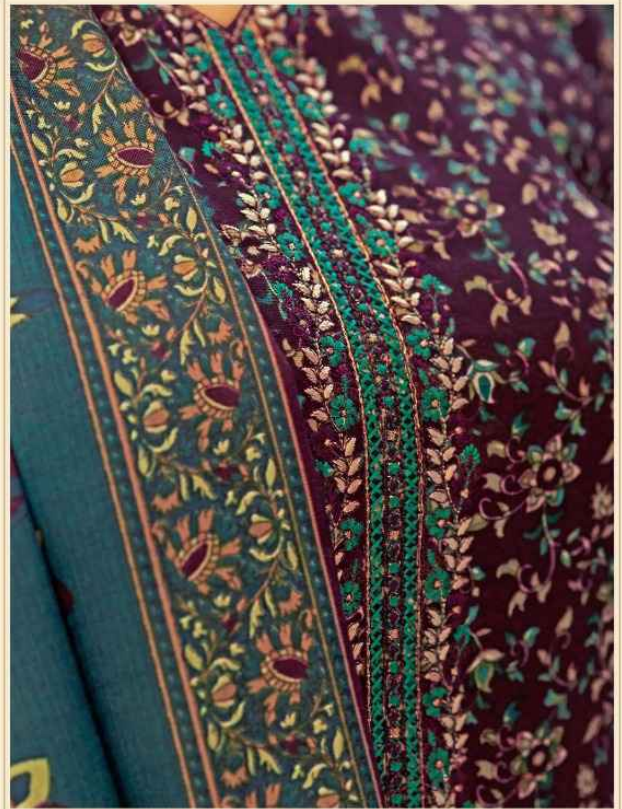

# Soneri

THE ETHNIC ELEMENTS OF INDIAN FASHION FROM  
ULTIMATE DARK COLOURS.

**ROMANI**<sup>®</sup>  
classic collection

1057-001

1057-002

1057-003

1057-004

1057-005

# Soneri

THE ETHNIC ELEMENTS OF INDIAN FASHION FROM  
ULTIMATE DARK COLOURS.

**ROMANI**<sup>®</sup>  
classic collection

ROMANI®  
D.No.1057-001

ROMANI®  
D.NO.1057-003

ROMANI®  
D.No.1057-002  
❦

ROMANI®  
D.NO.1057-004