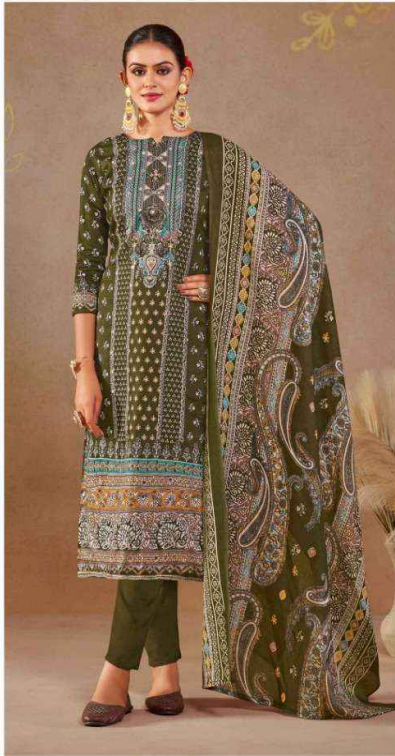

*Zulfat*<sup>®</sup>  
Designer Suits

SAJNI

582-001

582-002

582-003

582-004

582-005

582-006

582-001

*Bring fresh*

Use some of the color you in the new season of fashion period. Brighten up your look with warm tones in your palette by the use of to look vibrant in your social circle.

Zulfat®  
Designer Suits

### Exotic floral

brings a whole new range of prints for the most inspiring and colorful ones in the world.

582-004

STYLE GUIDE | 26

Zulfat®  
Designer Suits

582-005

*Zulfat*<sup>®</sup>  
Designer Suits

SAJNI