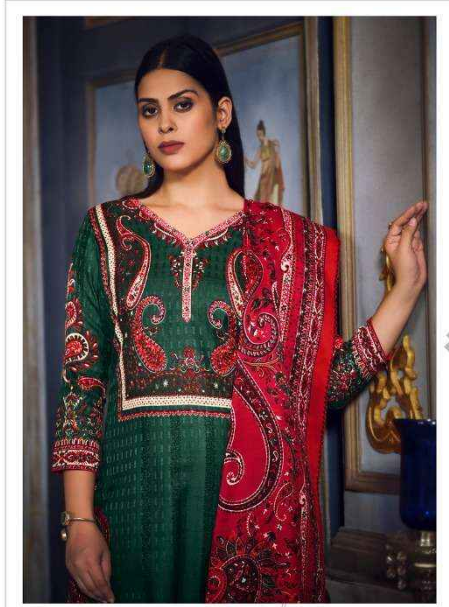

 **Zulfat**[®]
Designer Suits

firdaus

Zulfat
Designs

A LIFE
LESS ORDINARY // 519-002

Zulfat[®]
Designed Suits

QUEENLY ATTAIRE / 519-004

Zulfat[®]
Elegance Suits

MAGICAL BEAUTY

519-003

Zulfat[®]
Designer Suits

FOREVER FEEL / 519-005

NEW SIMPLICITY / 519-007  **Zulfat**[®]
Designer Sarees

STUNNING FASHION / 519-006

Zulfat
DESIGNER SUITS

Zulfat[®]
Dressmaker

EXPRESS STYLE / 519-009