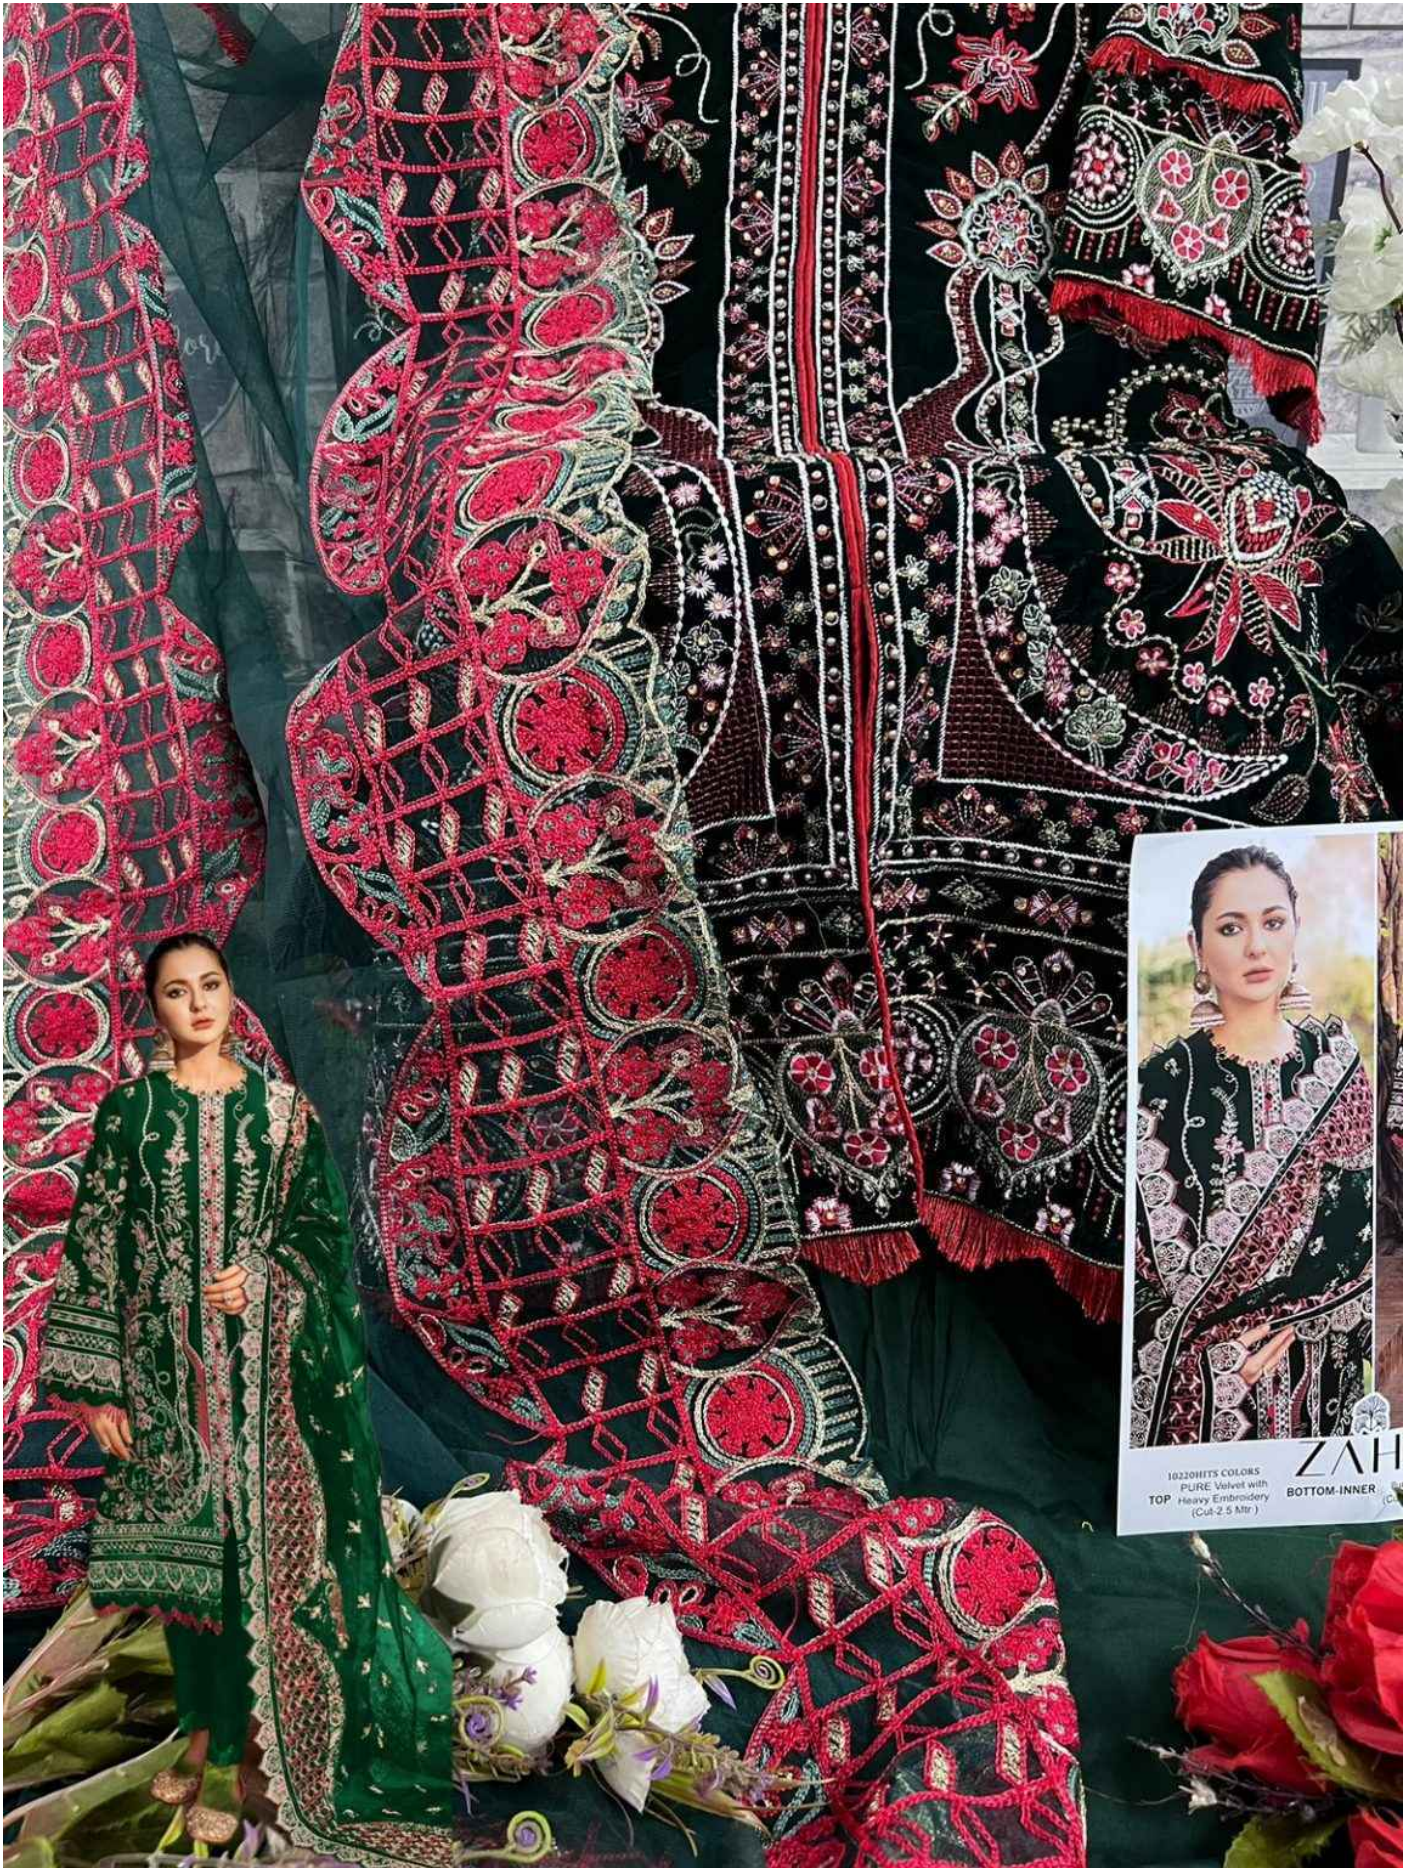

10220HITS COLORS  
**TOP** PURE Velvet with  
Heavy Embroidery  
(Cut-2.5 Mtr )

**ZAHA**

**BOTTOM-INNER** Pure Reyon  
(Cut-2.30 Mtr )

**D.No.10220-B**

**DUPATTA** Butterfly with  
Heavy Embroidery  
(Cut-2.5 Mtr )

10220HITS COLORS  
**TOP** PURE Velvet with  
Heavy Embroidery  
(Cut-2.5 Mtr )

**ZAHA**

**BOTTOM-INNER** Pure Reyon  
(Cut-2.30 Mtr )

**D.No.10220-C**

**DUPATTA** Butterfly with  
Heavy Embroidery  
(Cut-2.5 Mtr )

10220HITS COLORS  
PURE Velvet with  
TOP Heavy Embroidery  
(Cut-2.5 Mtr.)

**ZAH**  
BOTTOM-INNER

10220HITS COLORS  
**TOP** PURE Velvet with  
Heavy Embroidery  
(Cut-2.5 Mtr )

**ZAHA**

**BOTTOM-INNER** Pure Reyon  
(Cut-2.30 Mtr )

**D.No.10220-D**

**DUPATTA** Butterfly with  
Heavy Embroidery  
(Cut-2.5 Mtr )