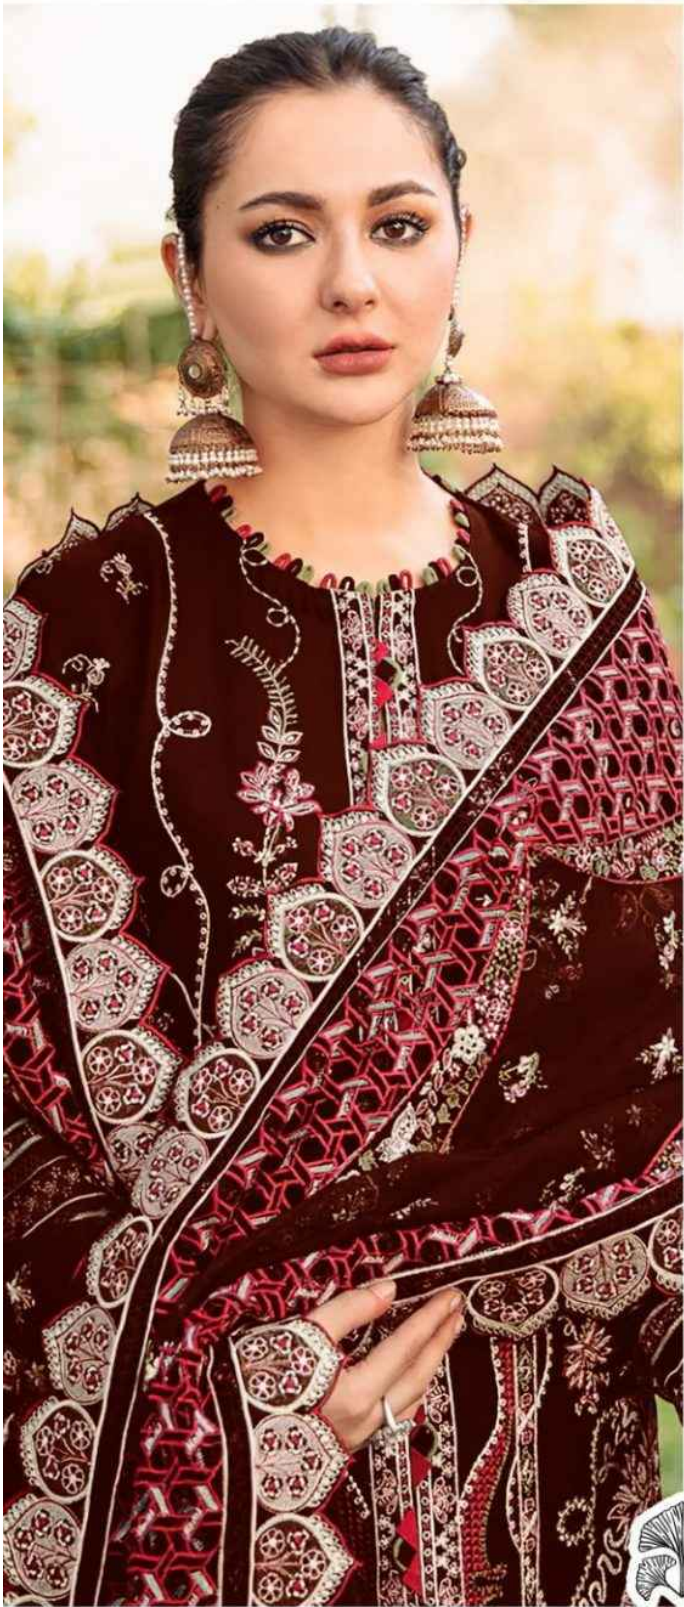

**ZAHA**

**BOTTOM-INNER** Pure Reyon  
(Cut-2.30 Mtr )

**D.No.10220-D**

**DUPATTA** Butterfly with  
Heavy Embroidery  
(Cut-2.5 Mtr )

**ZAHA** D No. 10220-C  
PURE Velvet with Heavy Embroidery (Cut-2.5 Mtr)  
BOTTOM-INNER  
DUPATTA Butterfly w Heavy Embroid (Cut-2.5 Mtr)

10220HITS COLORS  
**TOP** PURE Velvet with  
Heavy Embroidery  
(Cut-2.5 Mtr )

**ZAHA**

**BOTTOM-INNER** Pure Reyon  
(Cut-2.30 Mtr )

**D.No.10220-B**

**DUPATTA** Butterfly with  
Heavy Embroidery  
(Cut-2.5 Mtr )

10220HITS COLORS  
**TOP** PURE Velvet with  
Heavy Embroidery  
(Cut-2.5 Mtr )

**ZAHA**

**BOTTOM-INNER** Pure Reyon  
(Cut-2.30 Mtr )

**D.No.10220-C**

**DUPATTA** Butterfly with  
Heavy Embroidery  
(Cut-2.5 Mtr )

10220HITS COLORS  
PURE Velvet with  
TOP Heavy Embroidery  
(Cut-2.5 Mtr.)

**ZAH**  
BOTTOM-INNER

10220HITS COLORS  
**TOP** PURE Velvet with  
Heavy Embroidery  
(Cut-2.5 Mtr )

**ZAHA**

**BOTTOM-INNER** Pure Reyon  
(Cut-2.30 Mtr )