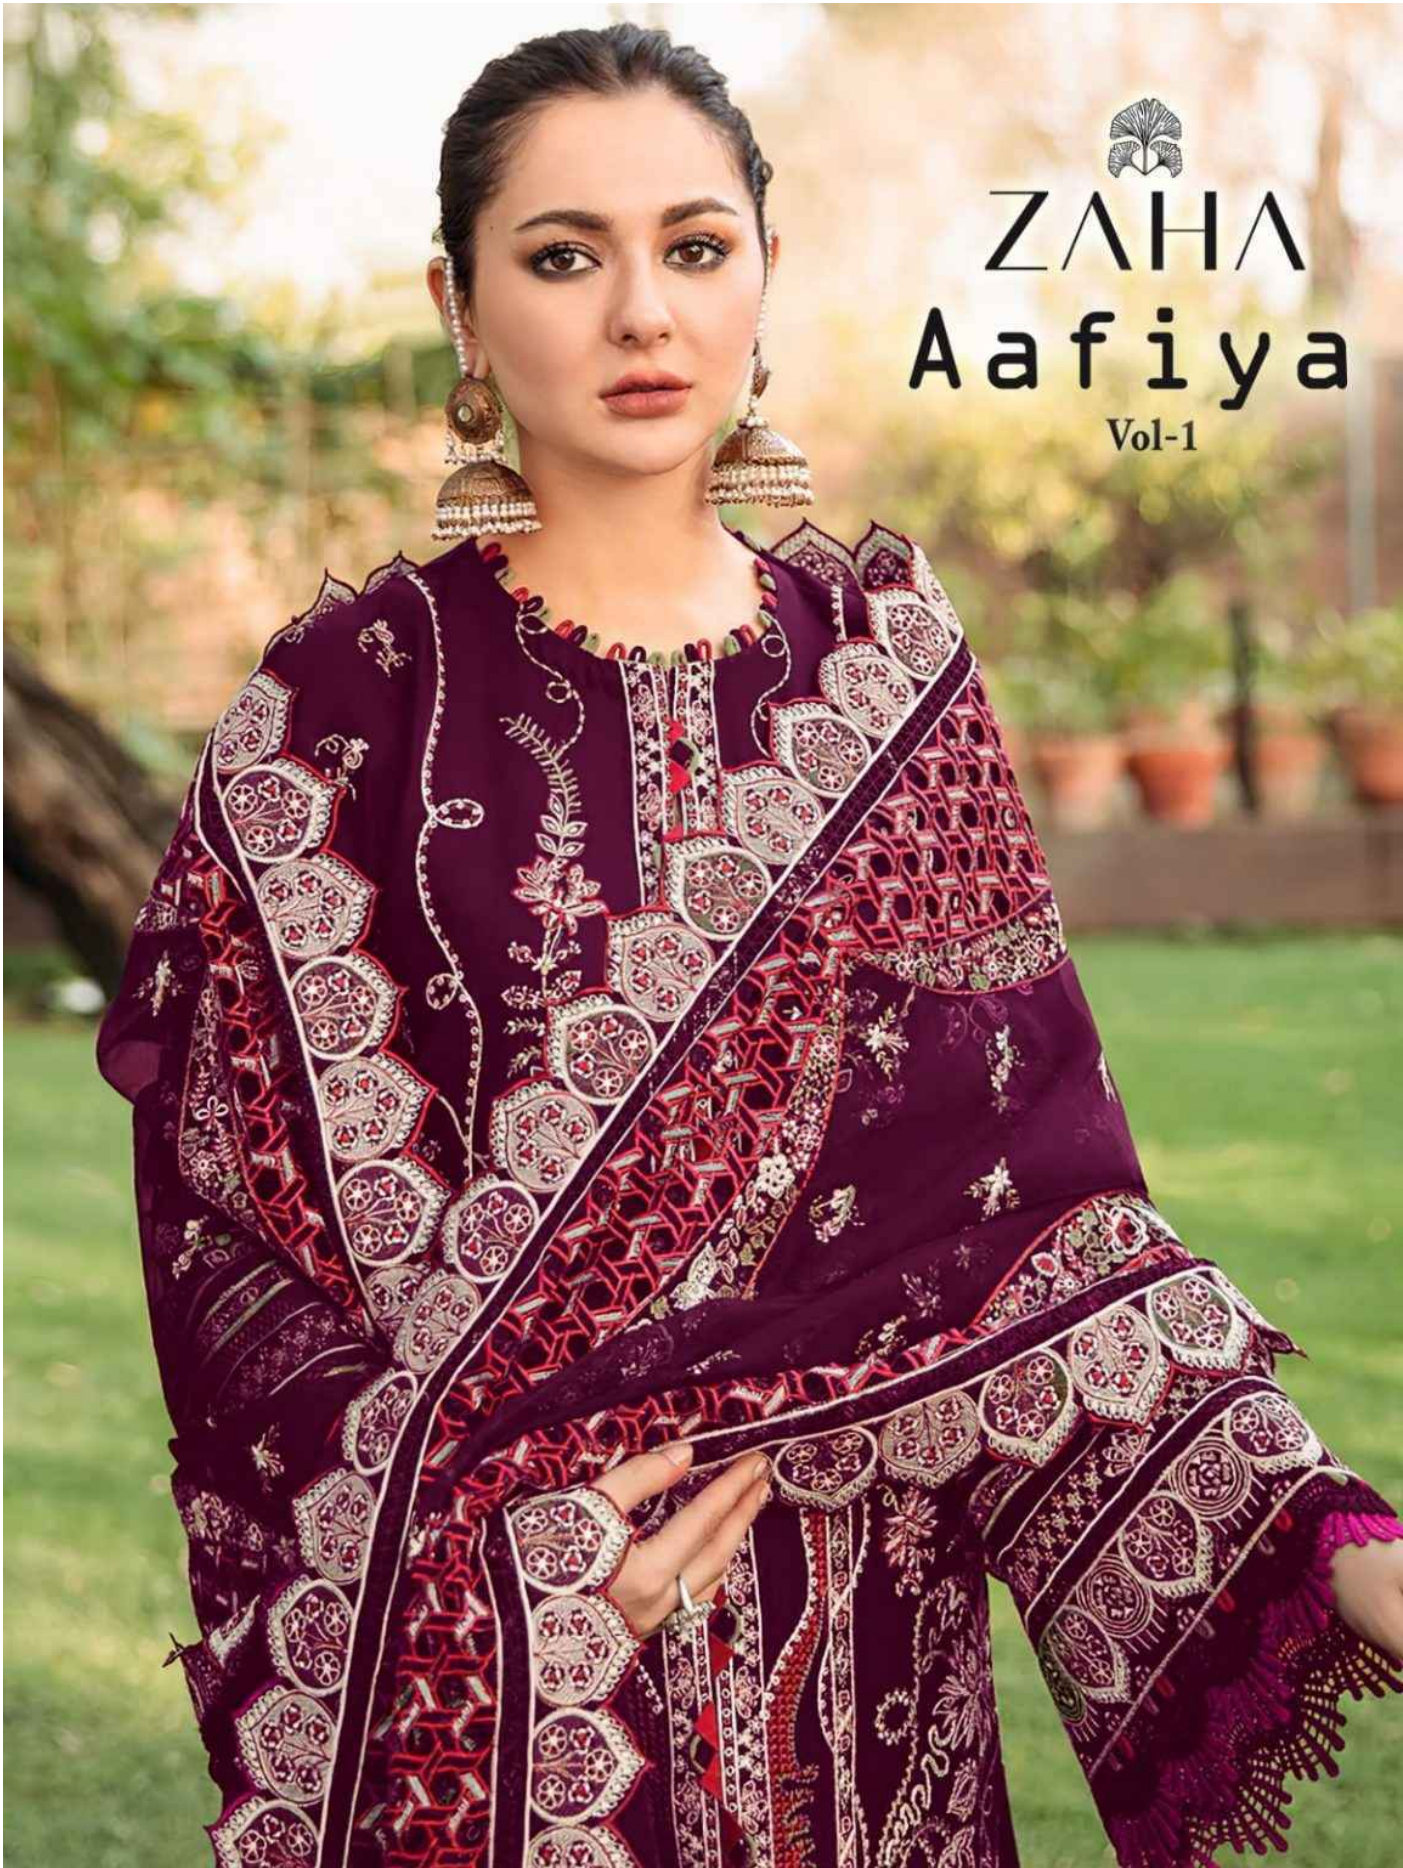

# Aafiya

Vol-1

**TOP**  
PURE Velvet with  
Heavy Embroidery  
(Cut-2.5 Mtr )

10218 HITS COLORS

**BOTTOM-INNER**  
Pure Rayon  
(Cut-2.30 Mtr )

**DUPATTA**  
Butterfly with  
Heavy Embroidery  
(Cut-2.5 Mtr )

10220-A

10220-B

10220-C

10220-D

ZAHA

Aafiya

Vol-1

10220HITS COLORS  
**TOP** PURE Velvet with  
Heavy Embroidery  
(Cut-2.5 Mtr )

10220HITS COLORS  
**TOP** PURE Velvet with  
Heavy Embroidery  
(Cut-2.5 Mtr )

**ZAHA**

**BOTTOM-INNER** Pure Reyon  
(Cut-2.30 Mtr )

**D.No.10220-B**

**DUPATTA** Butterfly with  
Heavy Embroidery  
(Cut-2.5 Mtr )

10220HITS COLORS  
**TOP** PURE Velvet with  
Heavy Embroidery  
(Cut-2.5 Mtr )

**ZAHA**

**BOTTOM-INNER** Pure Reyon  
(Cut-2.30 Mtr )

**D.No.10220-C**

**DUPATTA** Butterfly with  
Heavy Embroidery  
(Cut-2.5 Mtr )