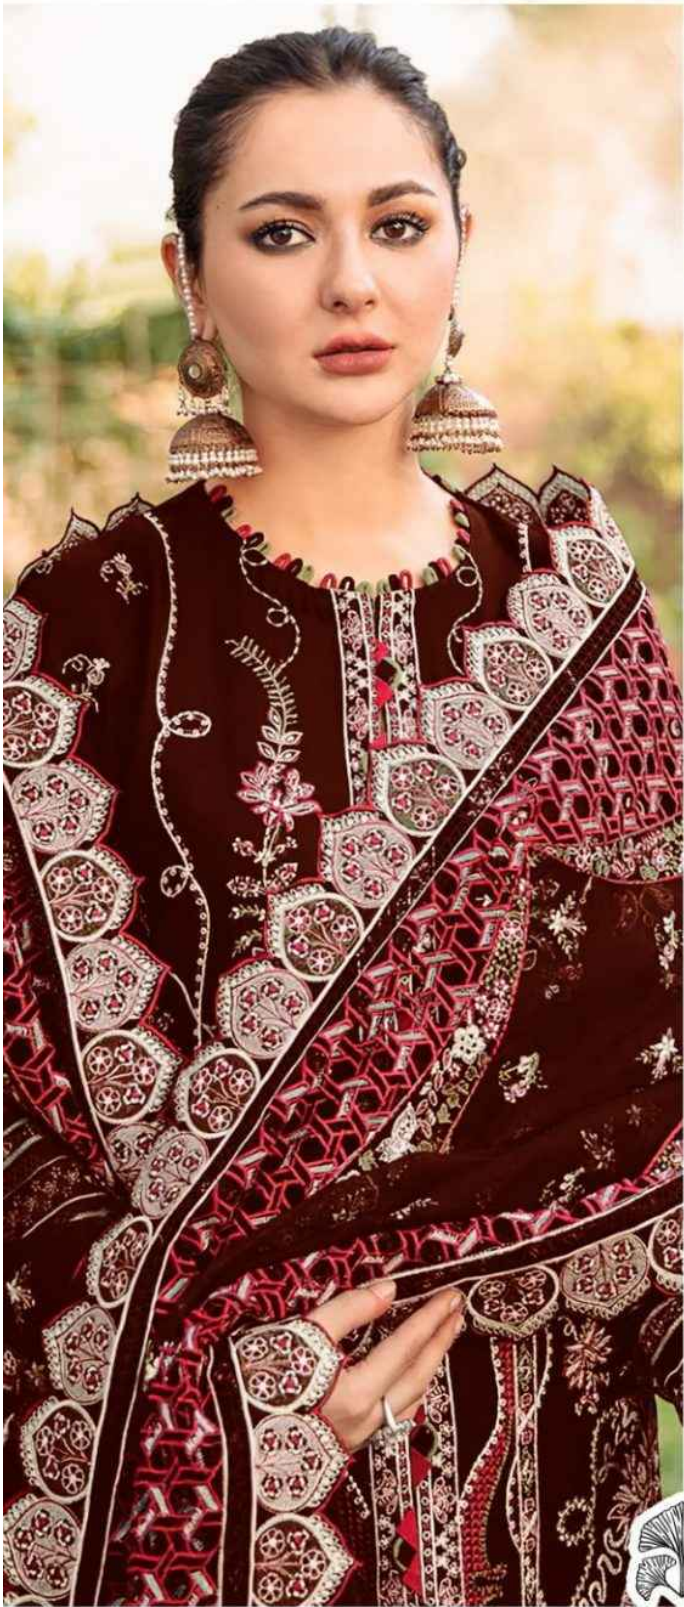

**ZAHA**

**BOTTOM-INNER** Pure Reyon  
(Cut-2.30 Mtr )

**D.No.10220-D**

**DUPATTA** Butterfly with  
Heavy Embroidery  
(Cut-2.5 Mtr )

**ZAHA** D No. 10220-C  
PURE VELVET COLORS  
TOP PURE Velvet with Heavy Embroidery (Cut-2.5 Mtr)  
BOTTOM-INNER  
DUPATTA Butterfly w Heavy Embroid (Cut-2.5 Mtr)

10220HITS COLORS  
**TOP** PURE Velvet with  
Heavy Embroidery  
(Cut-2.5 Mtr )

**ZAHA**

**BOTTOM-INNER** Pure Reyon  
(Cut-2.30 Mtr )

**D.No.10220-B**

**DUPATTA** Butterfly with  
Heavy Embroidery  
(Cut-2.5 Mtr )

10220HITS COLORS  
**TOP** PURE Velvet with  
Heavy Embroidery  
(Cut-2.5 Mtr )

**ZAHA**

**BOTTOM-INNER** Pure Reyon  
(Cut-2.30 Mtr )

**D.No.10220-C**

**DUPATTA** Butterfly with  
Heavy Embroidery  
(Cut-2.5 Mtr )

10220HITS COLORS  
PURE Velvet with  
TOP Heavy Embroidery  
(Cut-2.5 Mtr.)

**ZAH**  
BOTTOM-INNER

10220HITS COLORS  
**TOP** PURE Velvet with  
Heavy Embroidery  
(Cut-2.5 Mtr )

**ZAHA**

**BOTTOM-INNER** Pure Reyon  
(Cut-2.30 Mtr )