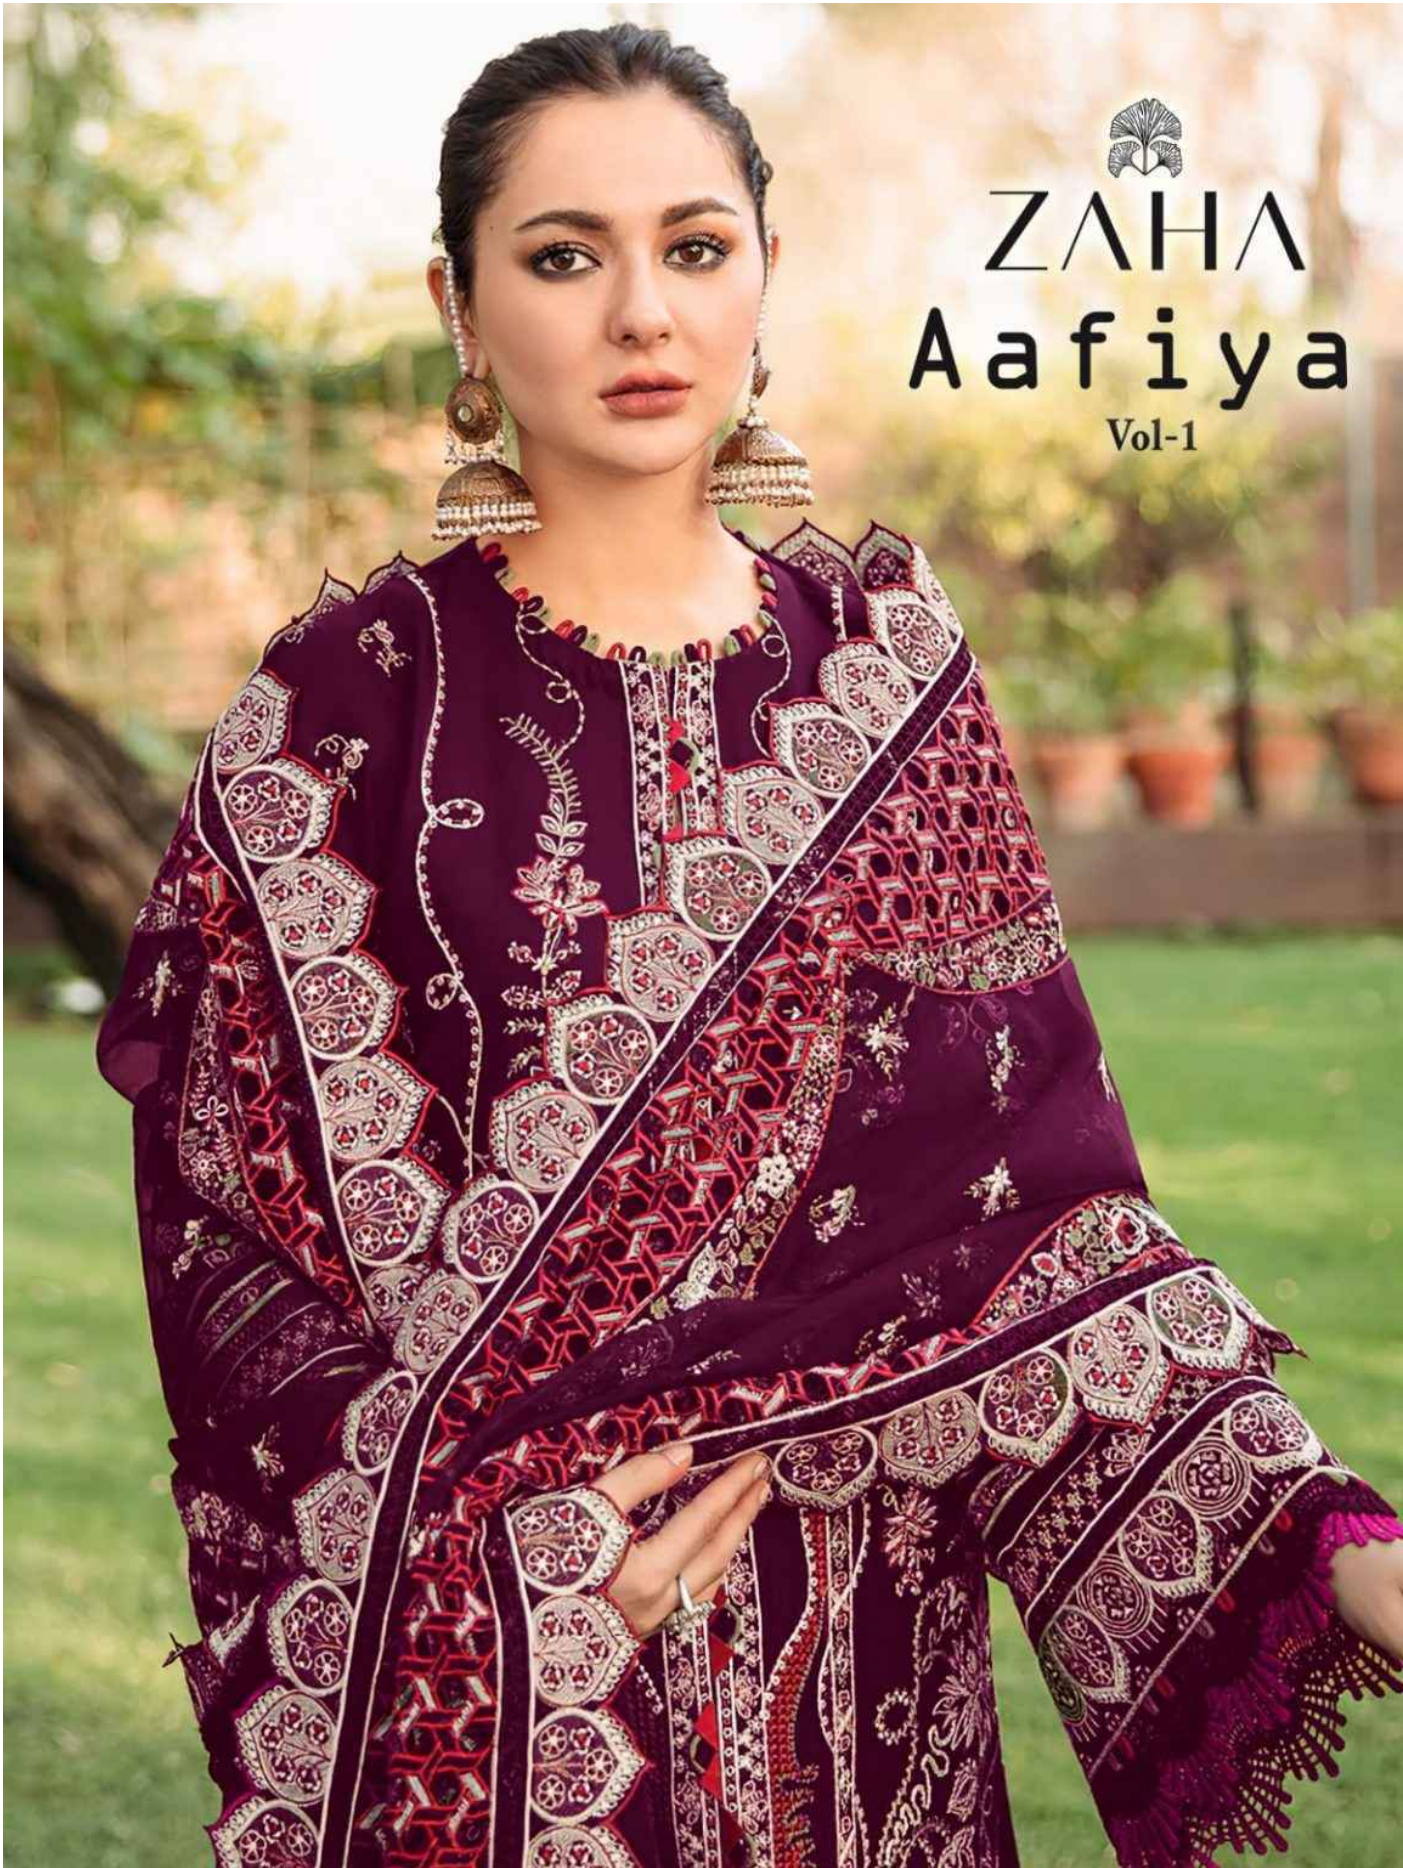

ZAHA

Aafiya

Vol-1

ZAHA

Aafiya

Vol-1

TOP
PURE Velvet with
Heavy Embroidery
(Cut-2.5 Mtr)

10218 HITS COLORS
BOTTOM-INNER
Pure Rayon
(Cut-2.30 Mtr)

DUPATTA
Butterfly with
Heavy Embroidery
(Cut-2.5 Mtr)

10220-A

10220-B

10220-C

10220-D

ZAHA

Aafiya

Vol-1

10220HITS COLORS
TOP PURE Velvet with
Heavy Embroidery
(Cut-2.5 Mtr)

ZAHA

BOTTOM-INNER Pure Reyon
(Cut-2.30 Mtr)

D.No.10220-D

DUPATTA Butterfly with
Heavy Embroidery
(Cut-2.5 Mtr)

ZAHA D No. 10220-C
PURE Velvet with Heavy Embroidery (Cut-2.5 Mtr)
BOTTOM-INNER
DUPATTA Butterfly w Heavy Embroid (Cut-2.5 Mtr)

10220HITS COLORS
TOP PURE Velvet with
Heavy Embroidery
(Cut-2.5 Mtr)

ZAHA

BOTTOM-INNER Pure Reyon
(Cut-2.30 Mtr)

D.No.10220-B

DUPATTA Butterfly with
Heavy Embroidery
(Cut-2.5 Mtr)

10220HITS COLORS
TOP PURE Velvet with
Heavy Embroidery
(Cut-2.5 Mtr)