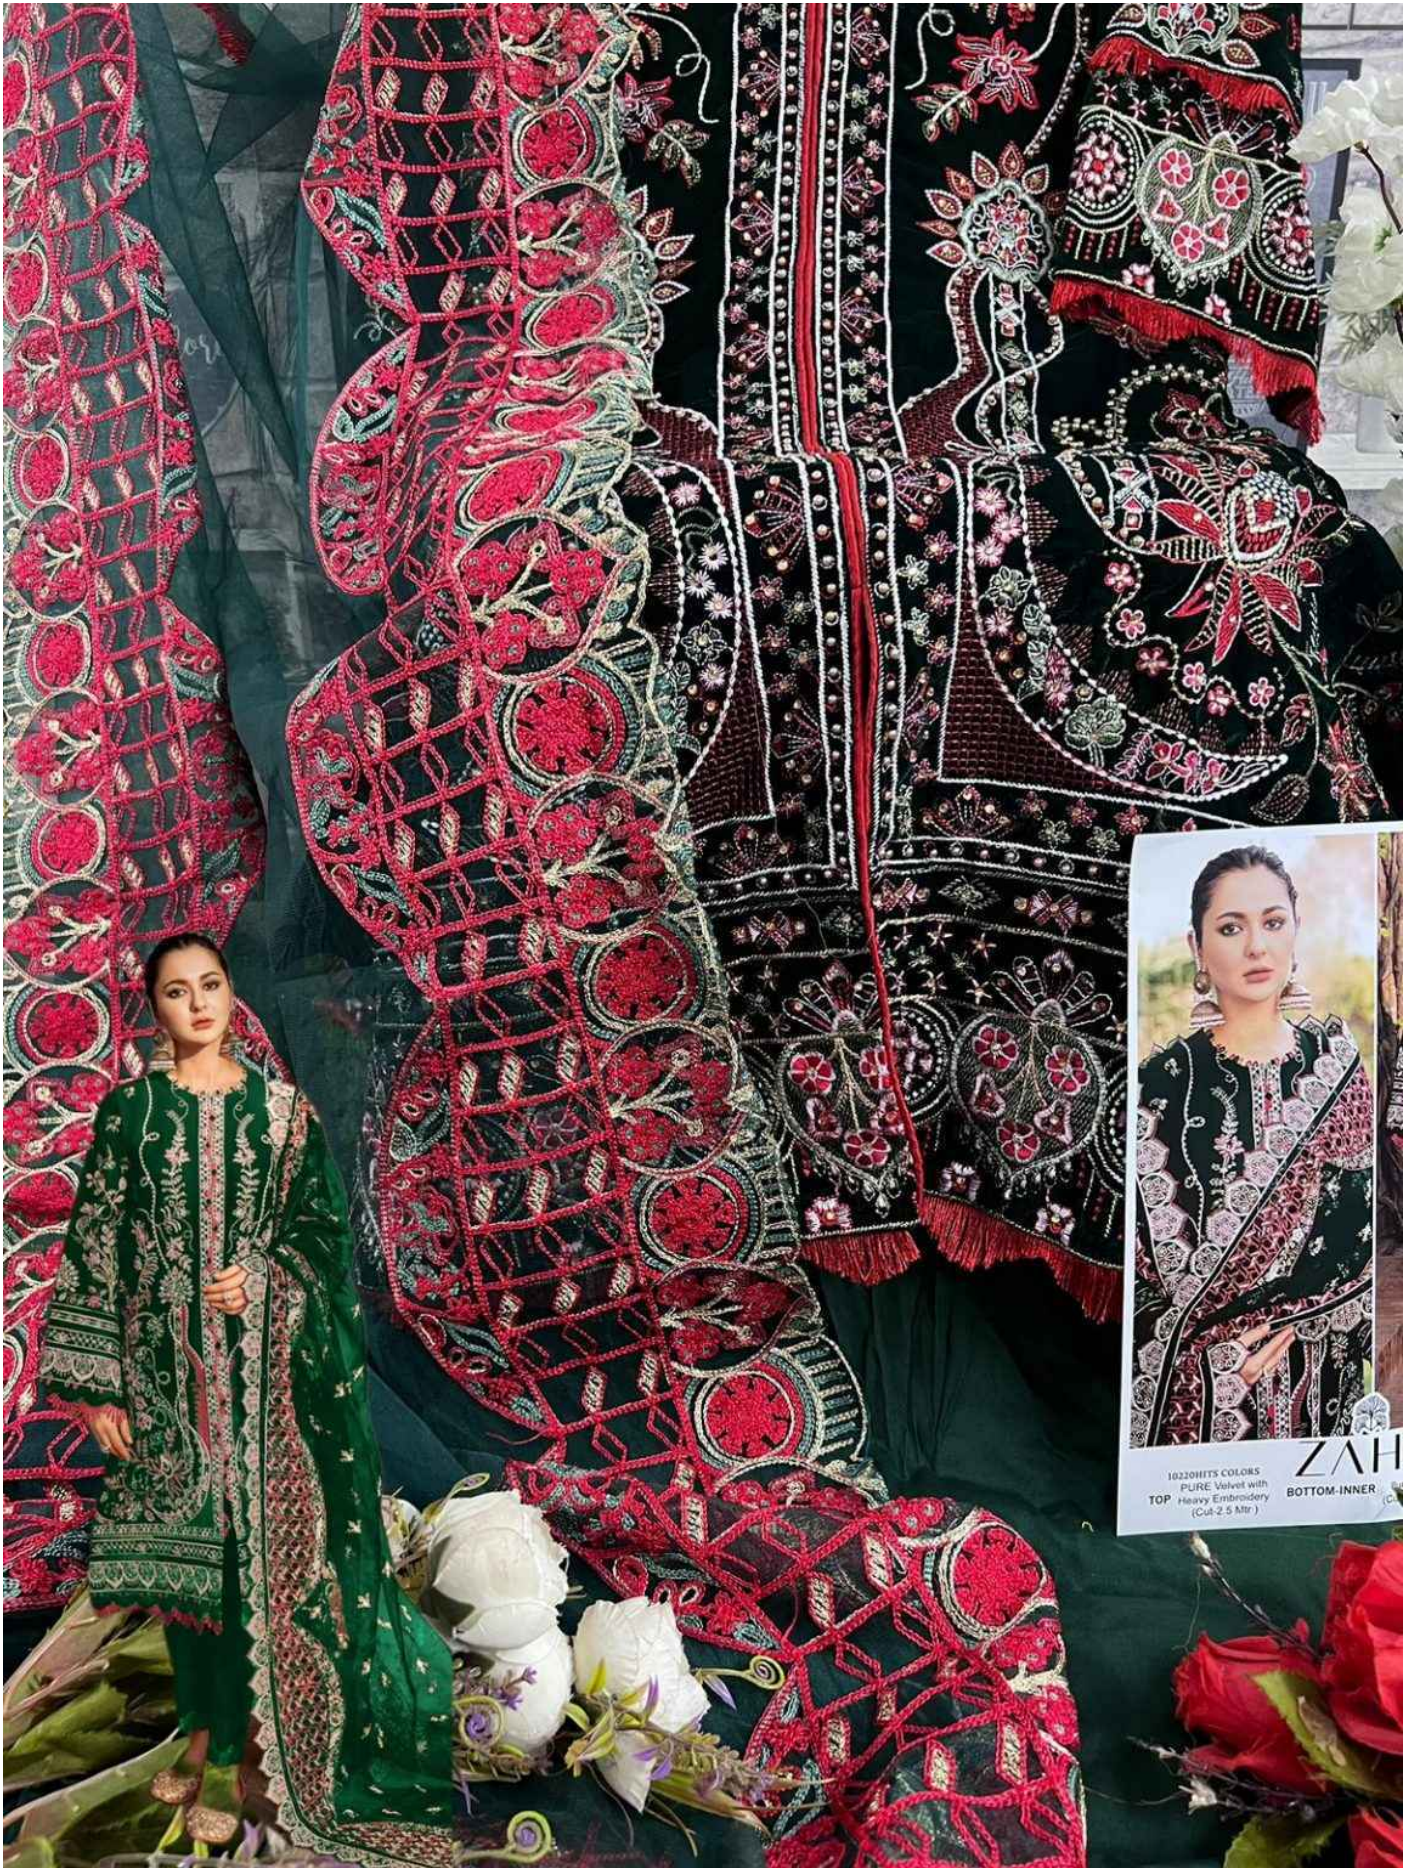

10220HITS COLORS
TOP PURE Velvet with
Heavy Embroidery
(Cut-2.5 Mtr)

ZAHA

BOTTOM-INNER Pure Reyon
(Cut-2.30 Mtr)

D.No.10220-D

DUPATTA Butterfly with
Heavy Embroidery
(Cut-2.5 Mtr)

ZAHA D No. 10220-C
PURE Velvet with Heavy Embroidery (Cut-2.5 Mtr)
BOTTOM-INNER
DUPATTA Butterfly w Heavy Embroid (Cut-2.5 Mtr)

10220HITS COLORS
TOP PURE Velvet with
Heavy Embroidery
(Cut-2.5 Mtr)

ZAHA

BOTTOM-INNER Pure Reyon
(Cut-2.30 Mtr)

D.No.10220-B

DUPATTA Butterfly with
Heavy Embroidery
(Cut-2.5 Mtr)

10220HITS COLORS
TOP PURE Velvet with
Heavy Embroidery
(Cut-2.5 Mtr)

ZAHA

BOTTOM-INNER Pure Reyon
(Cut-2.30 Mtr)

D.No.10220-C

DUPATTA Butterfly with
Heavy Embroidery
(Cut-2.5 Mtr)

10220HITS COLORS
PURE Velvet with
TOP Heavy Embroidery
(Cut-2.5 Mtr.)

ZAH
BOTTOM-INNER

10220HITS COLORS
TOP PURE Velvet with
Heavy Embroidery
(Cut-2.5 Mtr)