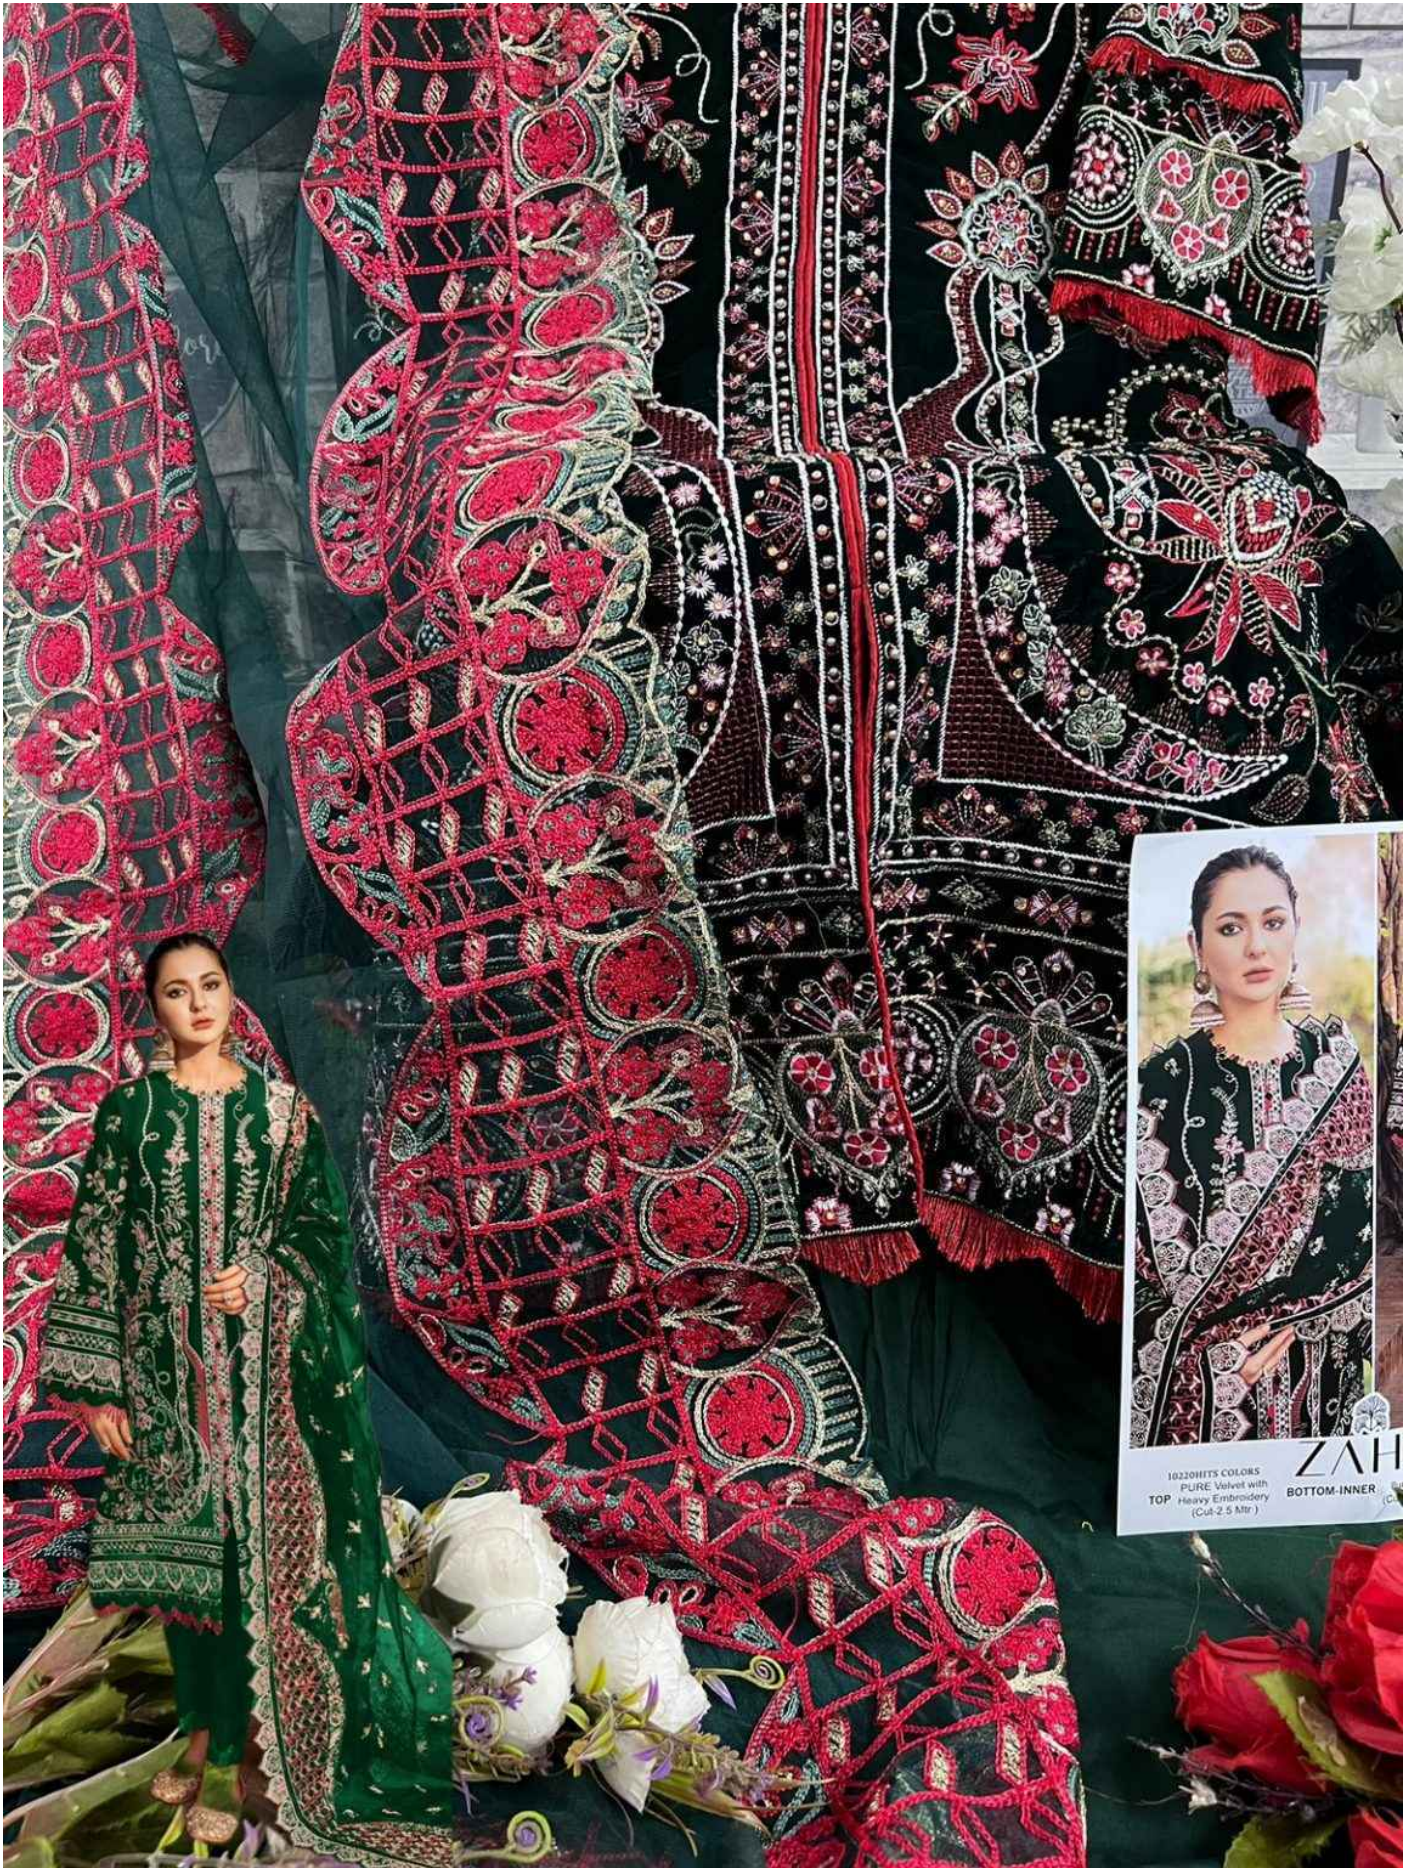

**ZAHA**

**BOTTOM-INNER** Pure Reyon  
(Cut-2.30 Mtr )

**D.No.10220-D**

**DUPATTA** Butterfly with  
Heavy Embroidery  
(Cut-2.5 Mtr )

**ZAHA** D No. 10220-C  
PURE VELVET COLORS  
TOP PURE Velvet with Heavy Embroidery (Cut-2.5 Mtr)  
BOTTOM-INNER  
DUPATTA Butterfly w Heavy Embroid (Cut-2.5 Mtr)

10220HITS COLORS  
**TOP** PURE Velvet with  
Heavy Embroidery  
(Cut-2.5 Mtr )

**ZAHA**

**BOTTOM-INNER** Pure Reyon  
(Cut-2.30 Mtr )

**D.No.10220-B**

**DUPATTA** Butterfly with  
Heavy Embroidery  
(Cut-2.5 Mtr )

10220HITS COLORS  
**TOP** PURE Velvet with  
Heavy Embroidery  
(Cut-2.5 Mtr )

**ZAHA**

**BOTTOM-INNER** Pure Reyon  
(Cut-2.30 Mtr )

**D.No.10220-C**

**DUPATTA** Butterfly with  
Heavy Embroidery  
(Cut-2.5 Mtr )

10220HITS COLORS  
PURE Velvet with  
TOP Heavy Embroidery  
(Cut-2.5 Mtr.)

**ZAH**  
BOTTOM-INNER

10220HITS COLORS  
**TOP** PURE Velvet with  
Heavy Embroidery  
(Cut-2.5 Mtr )

**ZAHA**

**BOTTOM-INNER** Pure Reyon  
(Cut-2.30 Mtr )