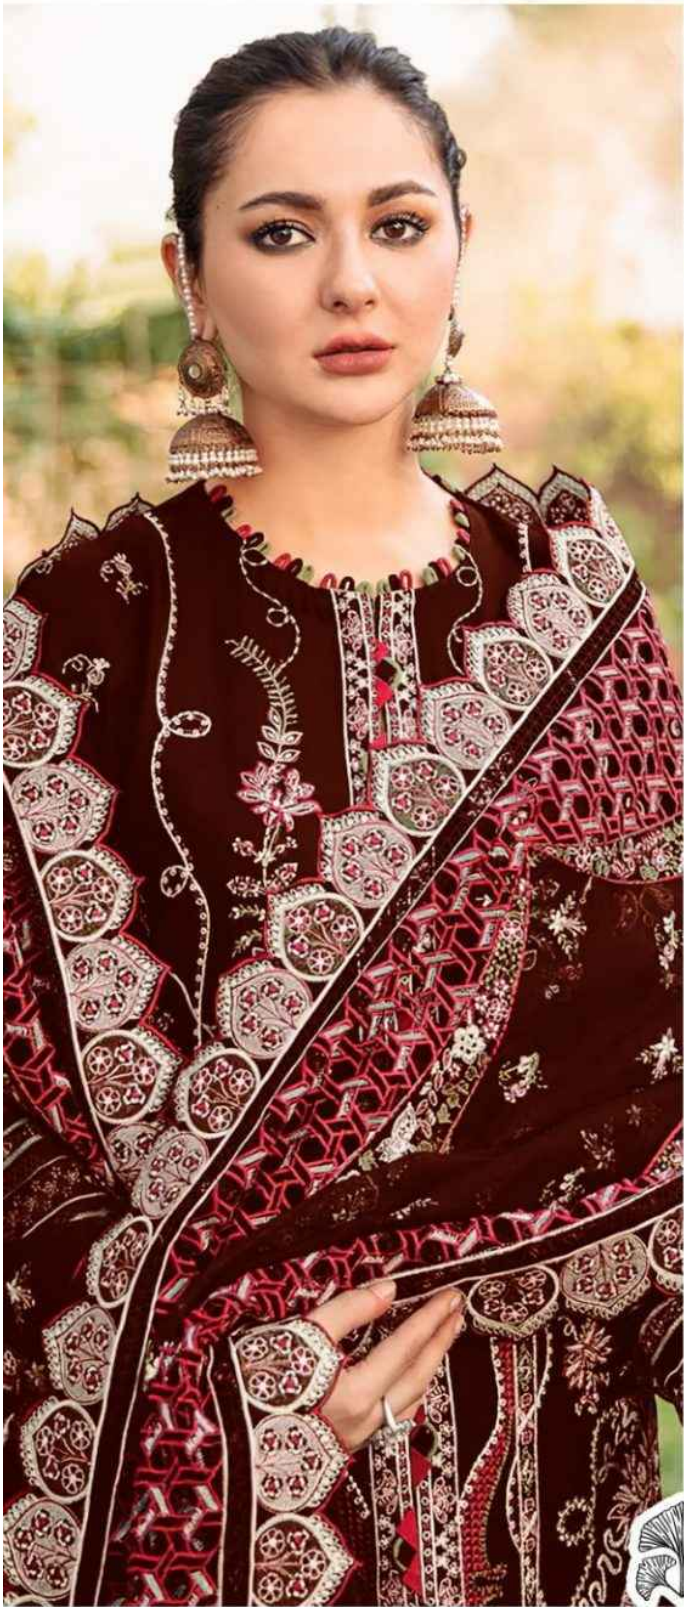

ZAHA

Aafiya

Vol-1

ZAHA

Aafiya

Vol-1

TOP
PURE Velvet with
Heavy Embroidery
(Cut-2.5 Mtr)

10218 HITS COLORS
BOTTOM-INNER
Pure Rayon
(Cut-2.30 Mtr)

10220HITS COLORS
TOP PURE Velvet with
Heavy Embroidery
(Cut-2.5 Mtr)

ZAHA

BOTTOM-INNER Pure Reyon
(Cut-2.30 Mtr)

D.No.10220-D

DUPATTA Butterfly with
Heavy Embroidery
(Cut-2.5 Mtr)

ZAHA D No. 10220-C
PURE Velvet with Heavy Embroidery (Cut-2.5 Mtr)
BOTTOM-INNER
DUPATTA Butterfly w Heavy Embroid (Cut-2.5 Mtr)

10220HITS COLORS
TOP PURE Velvet with
Heavy Embroidery
(Cut-2.5 Mtr)

ZAHA

BOTTOM-INNER Pure Reyon
(Cut-2.30 Mtr)

D.No.10220-B

DUPATTA Butterfly with
Heavy Embroidery
(Cut-2.5 Mtr)

10220HITS COLORS
TOP PURE Velvet with
Heavy Embroidery
(Cut-2.5 Mtr)

ZAHA

BOTTOM-INNER Pure Reyon
(Cut-2.30 Mtr)

D.No.10220-C

DUPATTA Butterfly with
Heavy Embroidery
(Cut-2.5 Mtr)

10220HITS COLORS
PURE Velvet with
TOP Heavy Embroidery
(Cut-2.5 Mtr.)

ZAH
BOTTOM-INNER

10220HITS COLORS
TOP PURE Velvet with
Heavy Embroidery
(Cut-2.5 Mtr)