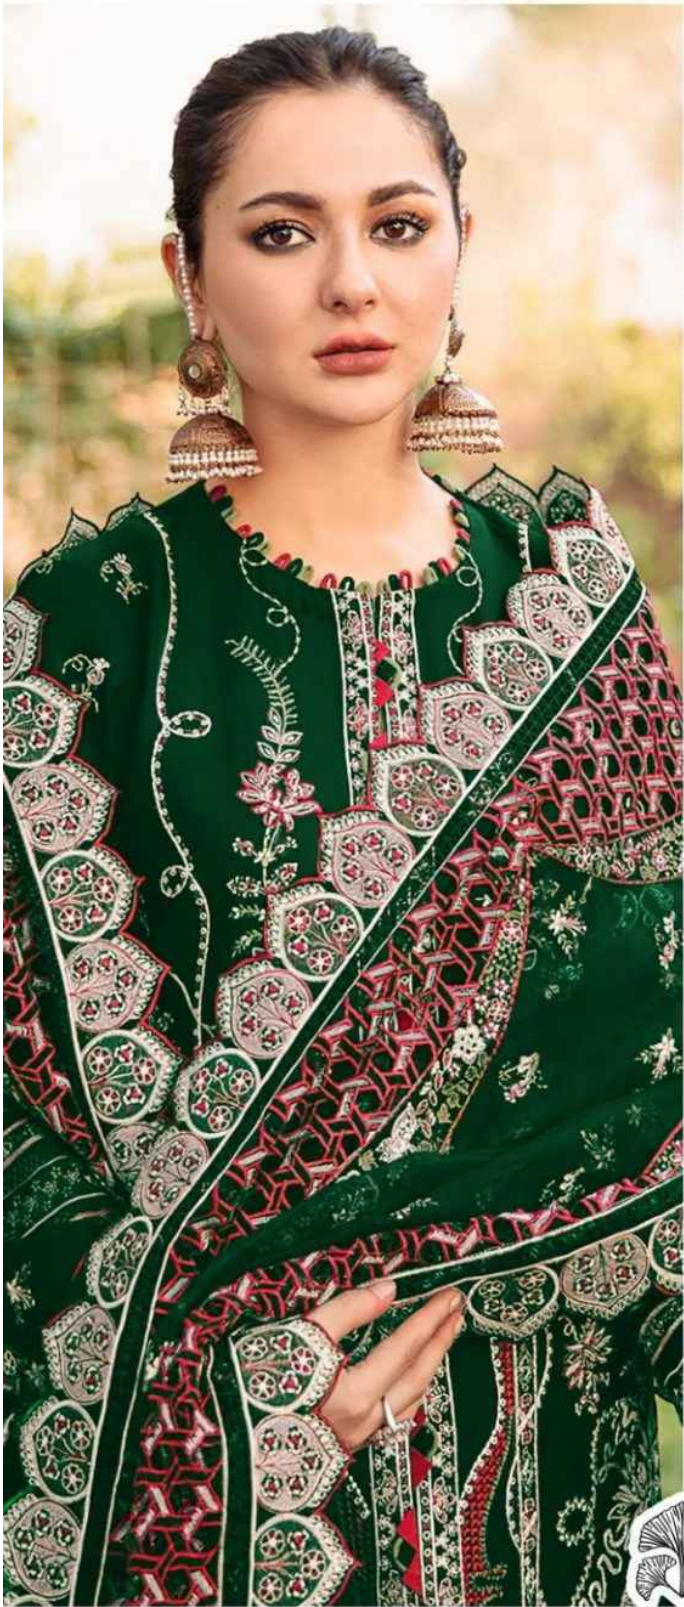

10220-A

10220-B

10220-C

10220-D

ZAHA

Aafiya

Vol-1

10220HITS COLORS  
**TOP** PURE Velvet with  
Heavy Embroidery  
(Cut-2.5 Mtr )

**ZAHA**

**BOTTOM-INNER** Pure Reyon  
(Cut-2.30 Mtr )

**D.No.10220-D**

**DUPATTA** Butterfly with  
Heavy Embroidery  
(Cut-2.5 Mtr )

**ZAHA** D No. 10220-C  
PURE VELVET COLORS  
TOP PURE Velvet with Heavy Embroidery (Cut-2.5 Mtr)  
BOTTOM-INNER  
DUPATTA Butterfly w Heavy Embroid (Cut-2.5 Mtr)

10220HITS COLORS  
**TOP** PURE Velvet with  
Heavy Embroidery  
(Cut-2.5 Mtr )

**ZAHA**

**BOTTOM-INNER** Pure Reyon  
(Cut-2.30 Mtr )

**D.No.10220-B**

**DUPATTA** Butterfly with  
Heavy Embroidery  
(Cut-2.5 Mtr )

10220HITS COLORS  
**TOP** PURE Velvet with  
Heavy Embroidery  
(Cut-2.5 Mtr )

**ZAHA**

**BOTTOM-INNER** Pure Reyon  
(Cut-2.30 Mtr )

**D.No.10220-C**

**DUPATTA** Butterfly with  
Heavy Embroidery  
(Cut-2.5 Mtr )