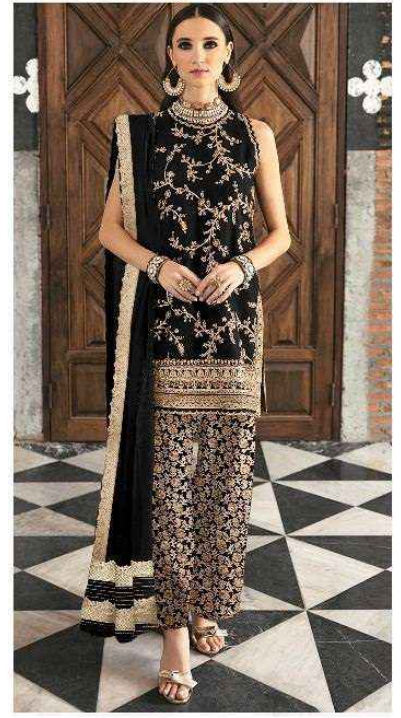

V-17021

V-17021 B

V-17021 C

Fepic[®]

Fepic[®]

V-17021 B

WASHING INTRUCTIONS

DO NOT USE ANY TYPE OF BLEACH OR STAIN REMOVING CHEMICALS
BEFORE CUTTING / STITCHING, FABRIC SHOUD BE SOAKED BE SOAKED IN WATER
(ALL COMPONENTS SEPARATELY) FOR 15 MINUTES