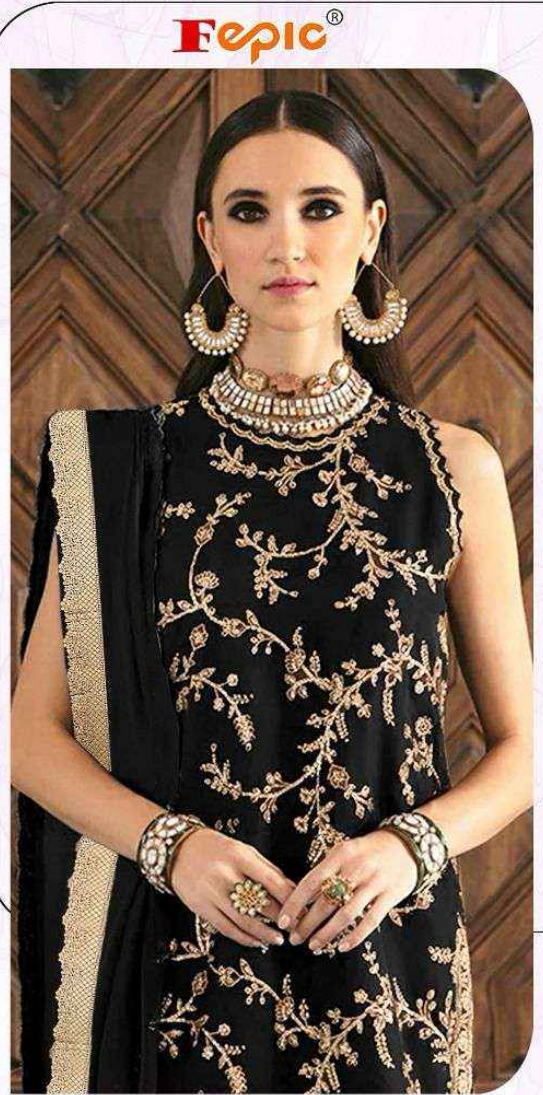

Fepic®

V-17021 C

WASHING INTRUCTIONS

DO NOT USE ANY TYPE OF BLEACH OR STAIN REMOVING CHEMICALS
BEFORE CUTTING / STITCHING, FABRIC SHOUD BE SOAKED BE SOAKED IN WATER
(ALL COMPONENTS SEPARATELY) FOR 15 MINUTES

DO NOT KEEP WET FABRIC IN TWISTED FROM IN ORDER TO AVOID COPY MARKS |

WASH COLOURED AND WHITE FABRICS SEPARATELY
IRON CLOTHES AT MODERATE TEMPERATURE | DO NOT DRY FABRIC IN DIRECT SUNLIGHT
(EXTRA LACES, HANGINGS AND ACCESSORIES ARE NOT INDUDED)