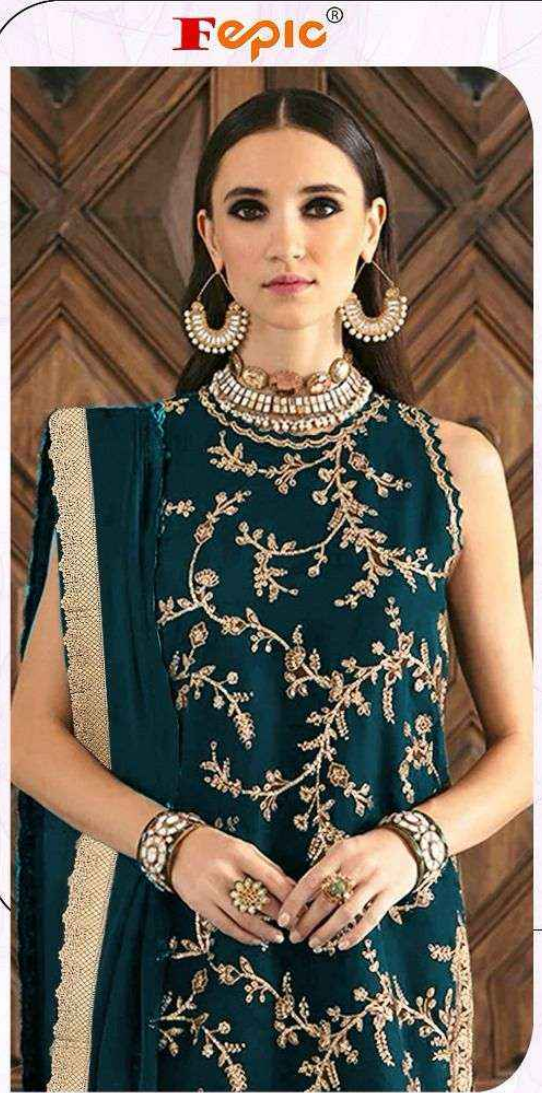

V-17021

V-17021 B

V-17021 C

Fepic[®]

Fepic[®]

V-17021 B

WASHING INTRUCTIONS

DO NOT USE ANY TYPE OF BLEACH OR STAIN REMOVING CHEMICALS
BEFORE CUTTING / STITCHING, FABRIC SHOUD BE SOAKED BE SOAKED IN WATER
(ALL COMPONENTS SEPARATELY) FOR 15 MINUTES