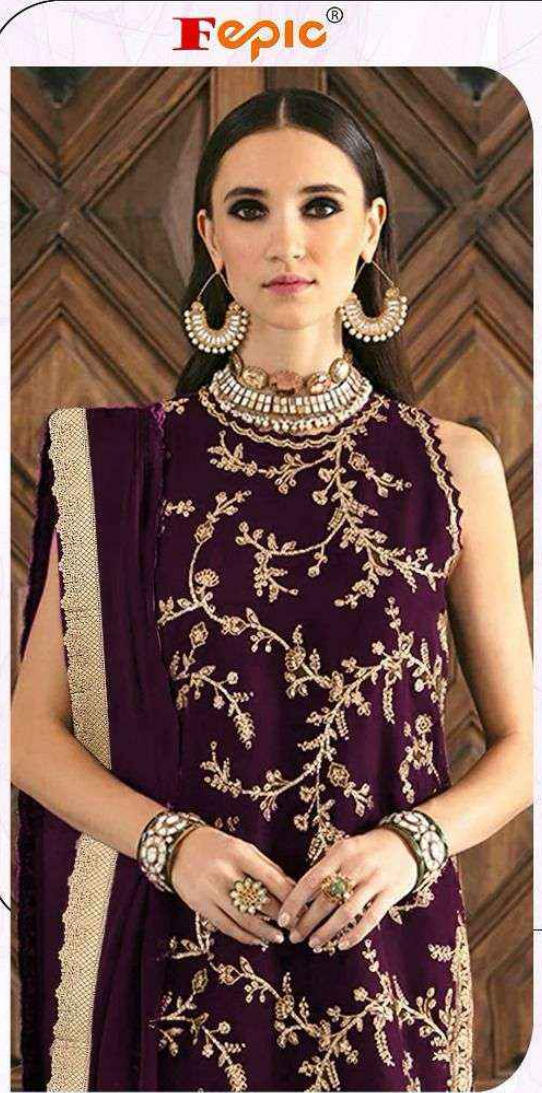

Fepic®

V-17021

WASHING INTRUCTIONS

DO NOT USE ANY TYPE OF BLEACH OR STAIN REMOVING CHEMICALS
BEFORE CUTTING / STITCHING, FABRIC SHOUD BE SOAKED BE SOAKED IN WATER
(ALL COMPONENTS SEPARATELY) FOR 15 MINUTES

DO NOT KEEP WET FABRIC IN TWISTED FROM IN ORDER TO AVOID COPY MARKS |

WASH COLOURED AND WHITE FABRICS SEPARATELY
IRON CLOTHES AT MODERATE TEMPERATURE | DO NOT DRY FABRIC IN DIRECT SUNLIGHT
(EXTRA LACES, HANGINGS AND ACCESSORIES ARE NOT INDUDED)