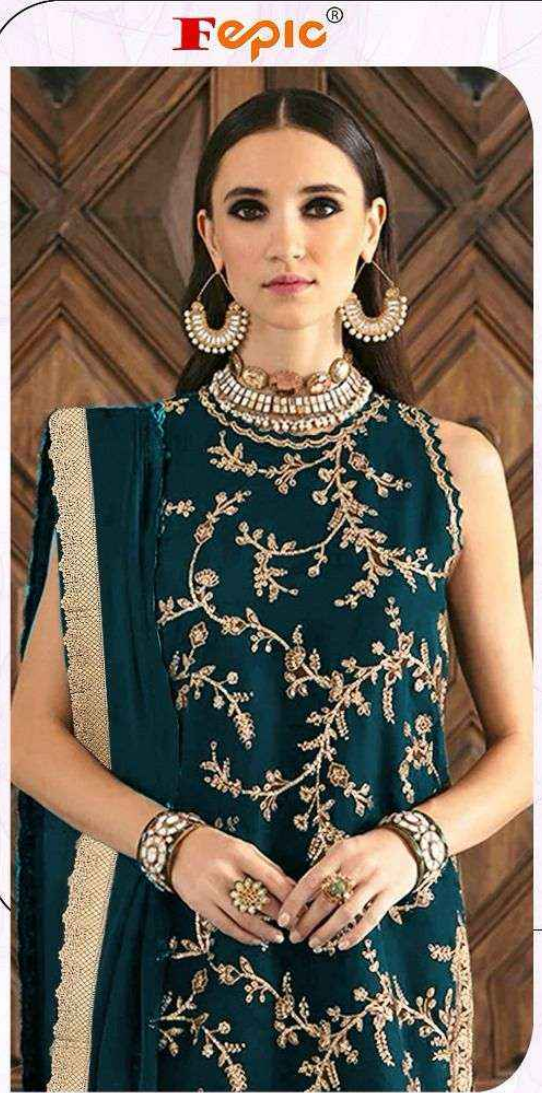

Fepic®

V-17021 B

WASHING INTRUCTIONS

DO NOT USE ANY TYPE OF BLEACH OR STAIN REMOVING CHEMICALS
BEFORE CUTTING / STITCHING, FABRIC SHOUD BE SOAKED BE SOAKED IN WATER
(ALL COMPONENTS SEPARATELY) FOR 15 MINUTES

DO NOT KEEP WET FABRIC IN TWISTED FROM IN ORDER TO AVOID COPY MARKS |

WASH COLOURED AND WHITE FABRICS SEPARATELY
IRON CLOTHES AT MODERATE TEMPERATURE | DO NOT DRY FABRIC IN DIRECT SUNLIGHT
(EXTRA LACES, HANGINGS AND ACCESSORIES ARE NOT INDUDED)