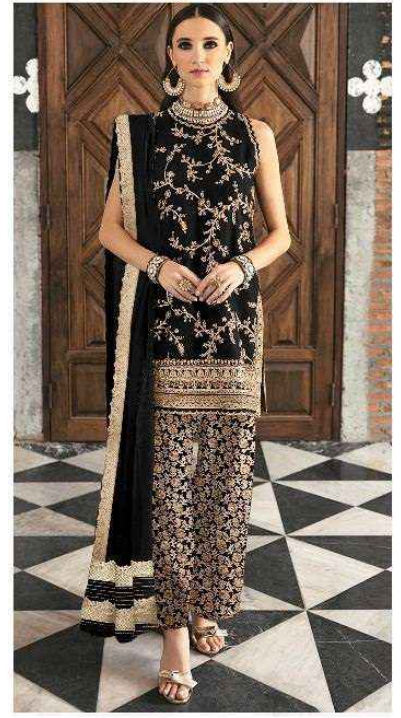

V-17021 C

Fepic®