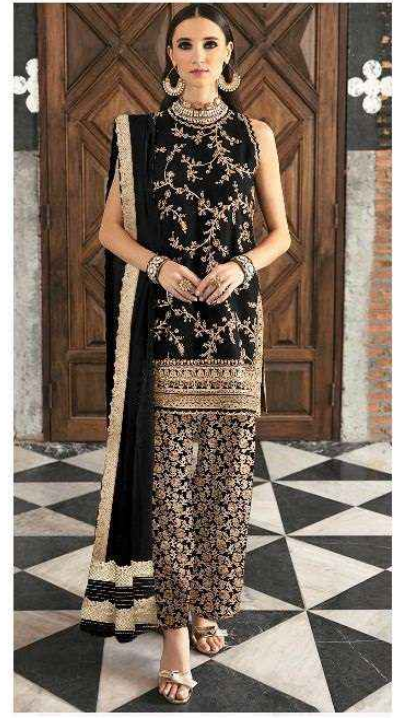

V-17021

V-17021 B

V-17021 C

Fepic[®]

Fepic®

V-17021 B

WASHING INTRUCTIONS

DO NOT USE ANY TYPE OF BLEACH OR STAIN REMOVING CHEMICALS
BEFORE CUTTING / STITCHING, FABRIC SHOUD BE SOAKED BE SOAKED IN WATER
(ALL COMPONENTS SEPARATELY) FOR 15 MINUTES