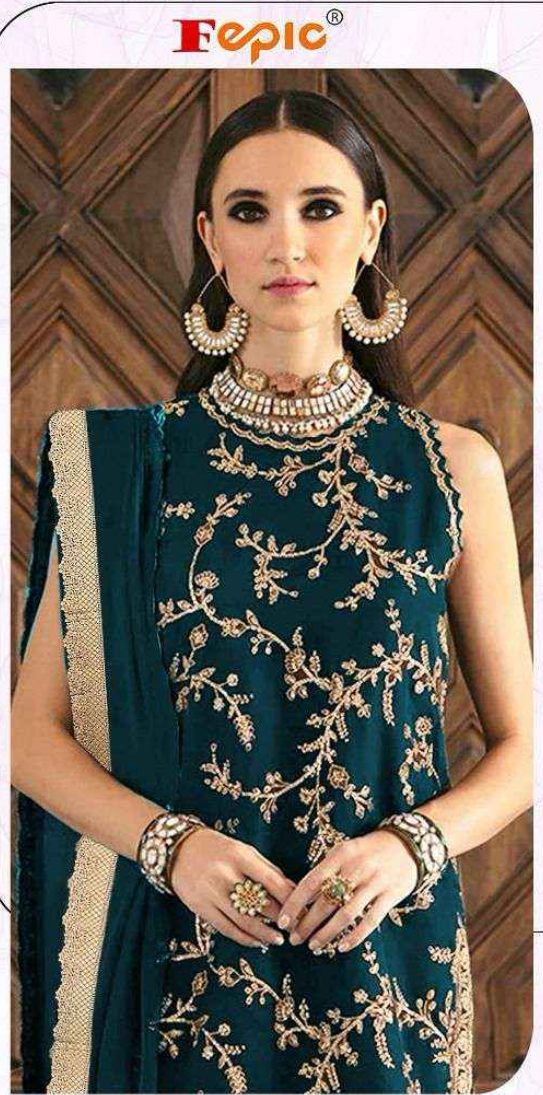

Fepic®

V-17021 B

WASHING INTRUCTIONS

DO NOT USE ANY TYPE OF BLEACH OR STAIN REMOVING CHEMICALS
BEFORE CUTTING / STITCHING, FABRIC SHOUD BE SOAKED BE SOAKED IN WATER
(ALL COMPONENTS SEPARATELY) FOR 15 MINUTES

DO NOT KEEP WET FABRIC IN TWISTED FROM IN ORDER TO AVOID COPY MARKS |

WASH COLOURED AND WHITE FABRICS SEPARATELY
IRON CLOTHES AT MODERATE TEMPERATURE | DO NOT DRY FABRIC IN DIRECT SUNLIGHT
(EXTRA LACES, HANGINGS AND ACCESSORIES ARE NOT INDUDED)