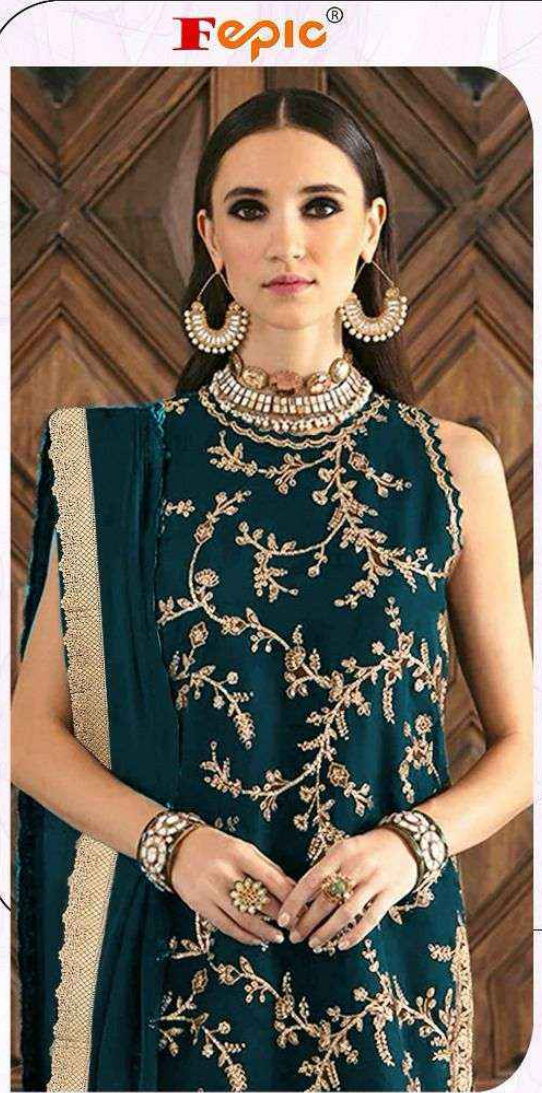

V-17021

V-17021 B

V-17021 C

Fepic[®]

Fepic®

V-17021 B

WASHING INTRUCTIONS

DO NOT USE ANY TYPE OF BLEACH OR STAIN REMOVING CHEMICALS
BEFORE CUTTING / STITCHING, FABRIC SHOUD BE SOAKED BE SOAKED IN WATER
(ALL COMPONENTS SEPARATELY) FOR 15 MINUTES