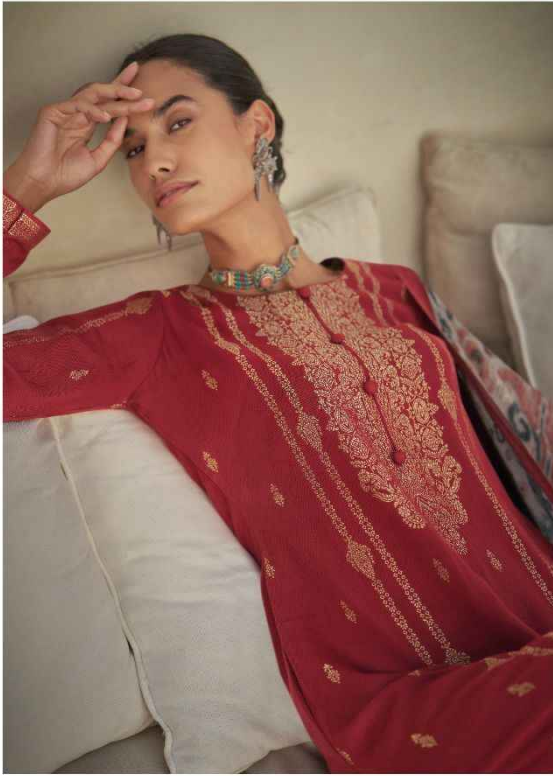

Kesar®

99003