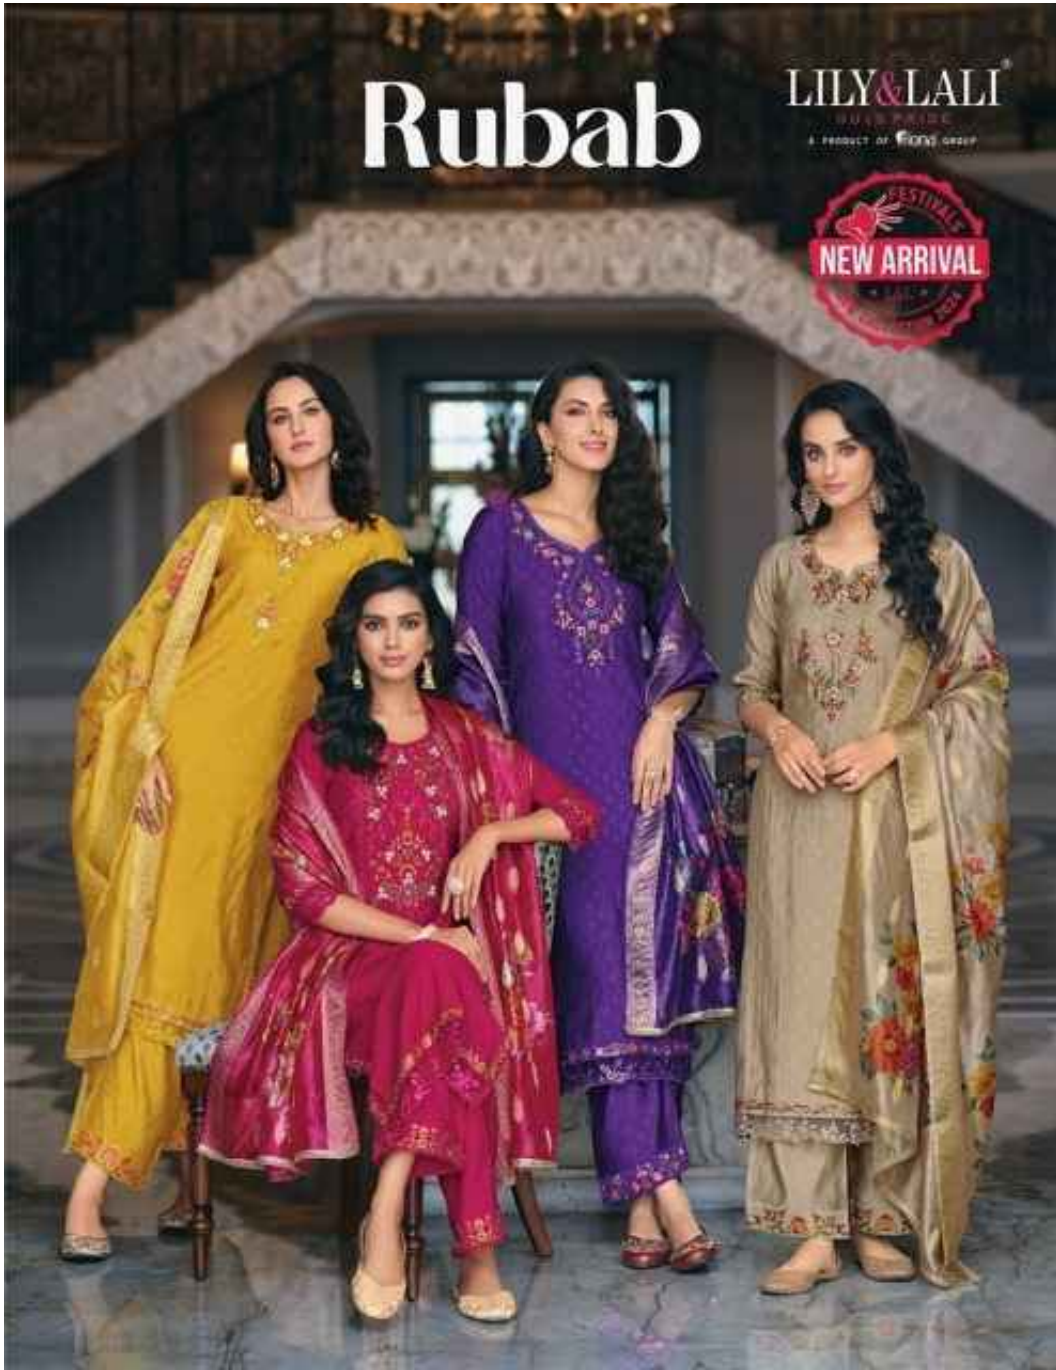

### **FABRICS DETAILS**

**: TOP :**  
HANDWORK AND EMBROIDERY ON SELF  
JACQUARD VISCOUSE SILK WITH COTTON INNER

**: BOTTOM :**  
PLAZZOS ON SELF JACQUARD VISCOUSE SILK  
WITH EMBROIDERY LACE

**: DUPATTA :**  
ORGANZA JACQUARD DIGITAL PRINT DUPATTA  
WITH FANCY LACE

**: SIZE :**  
M, L, XL, XXL, 3XL

**NOTE : POCKET INSIDE THE PANT**

@lilylali\_fashion