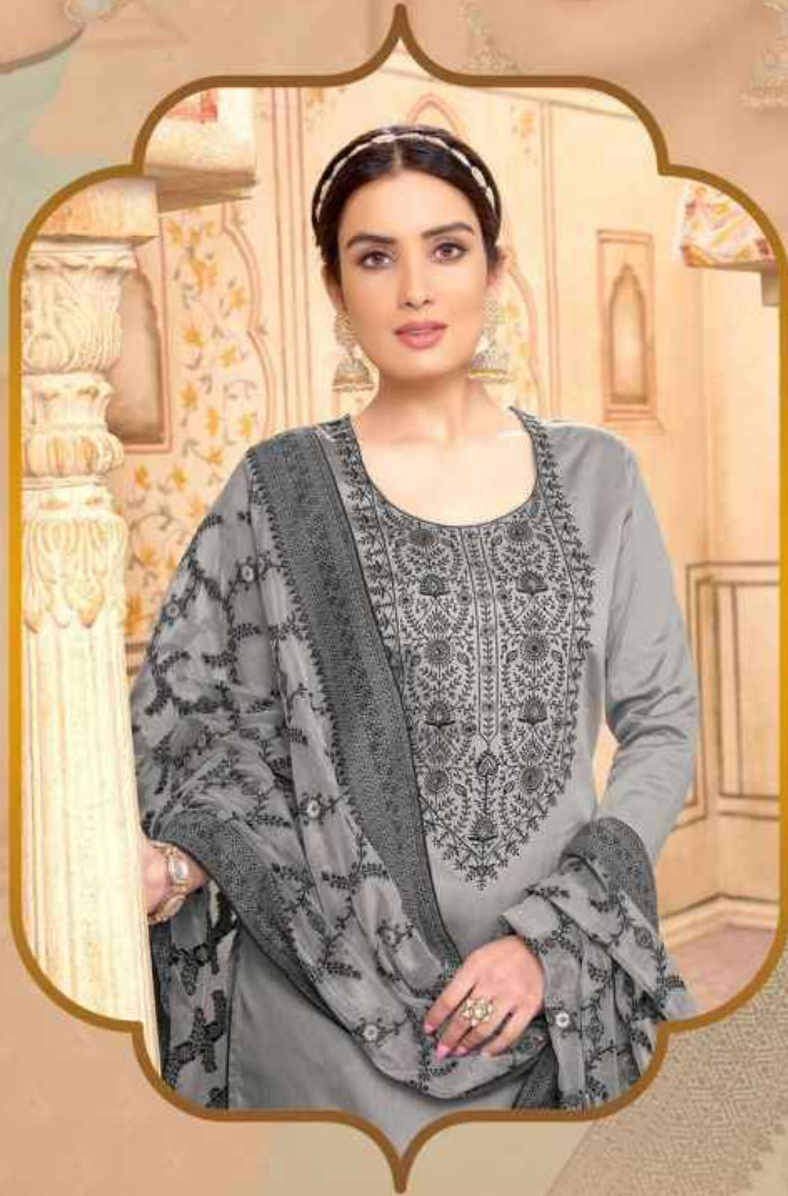

ब्लैक ब्यूटी
Black Beauty
Edition-2

Classic to temporary- the contemporary designs with classy colors giving luxurious touch with finished heavy look.

H 1504-003

ब्लैक ब्यूटी
Black Beauty
Edition-2

H 1504-004