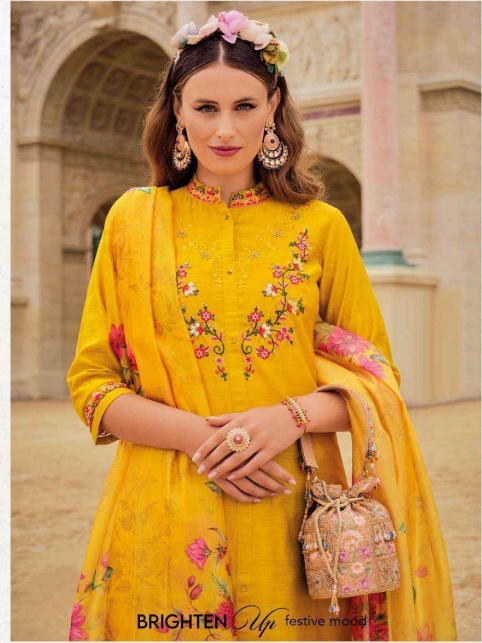

BRIGHTEN *Life* festive mood

LILY & LALI®
GULS PRIDE
A PRODUCT OF **TRINITY** GROUP