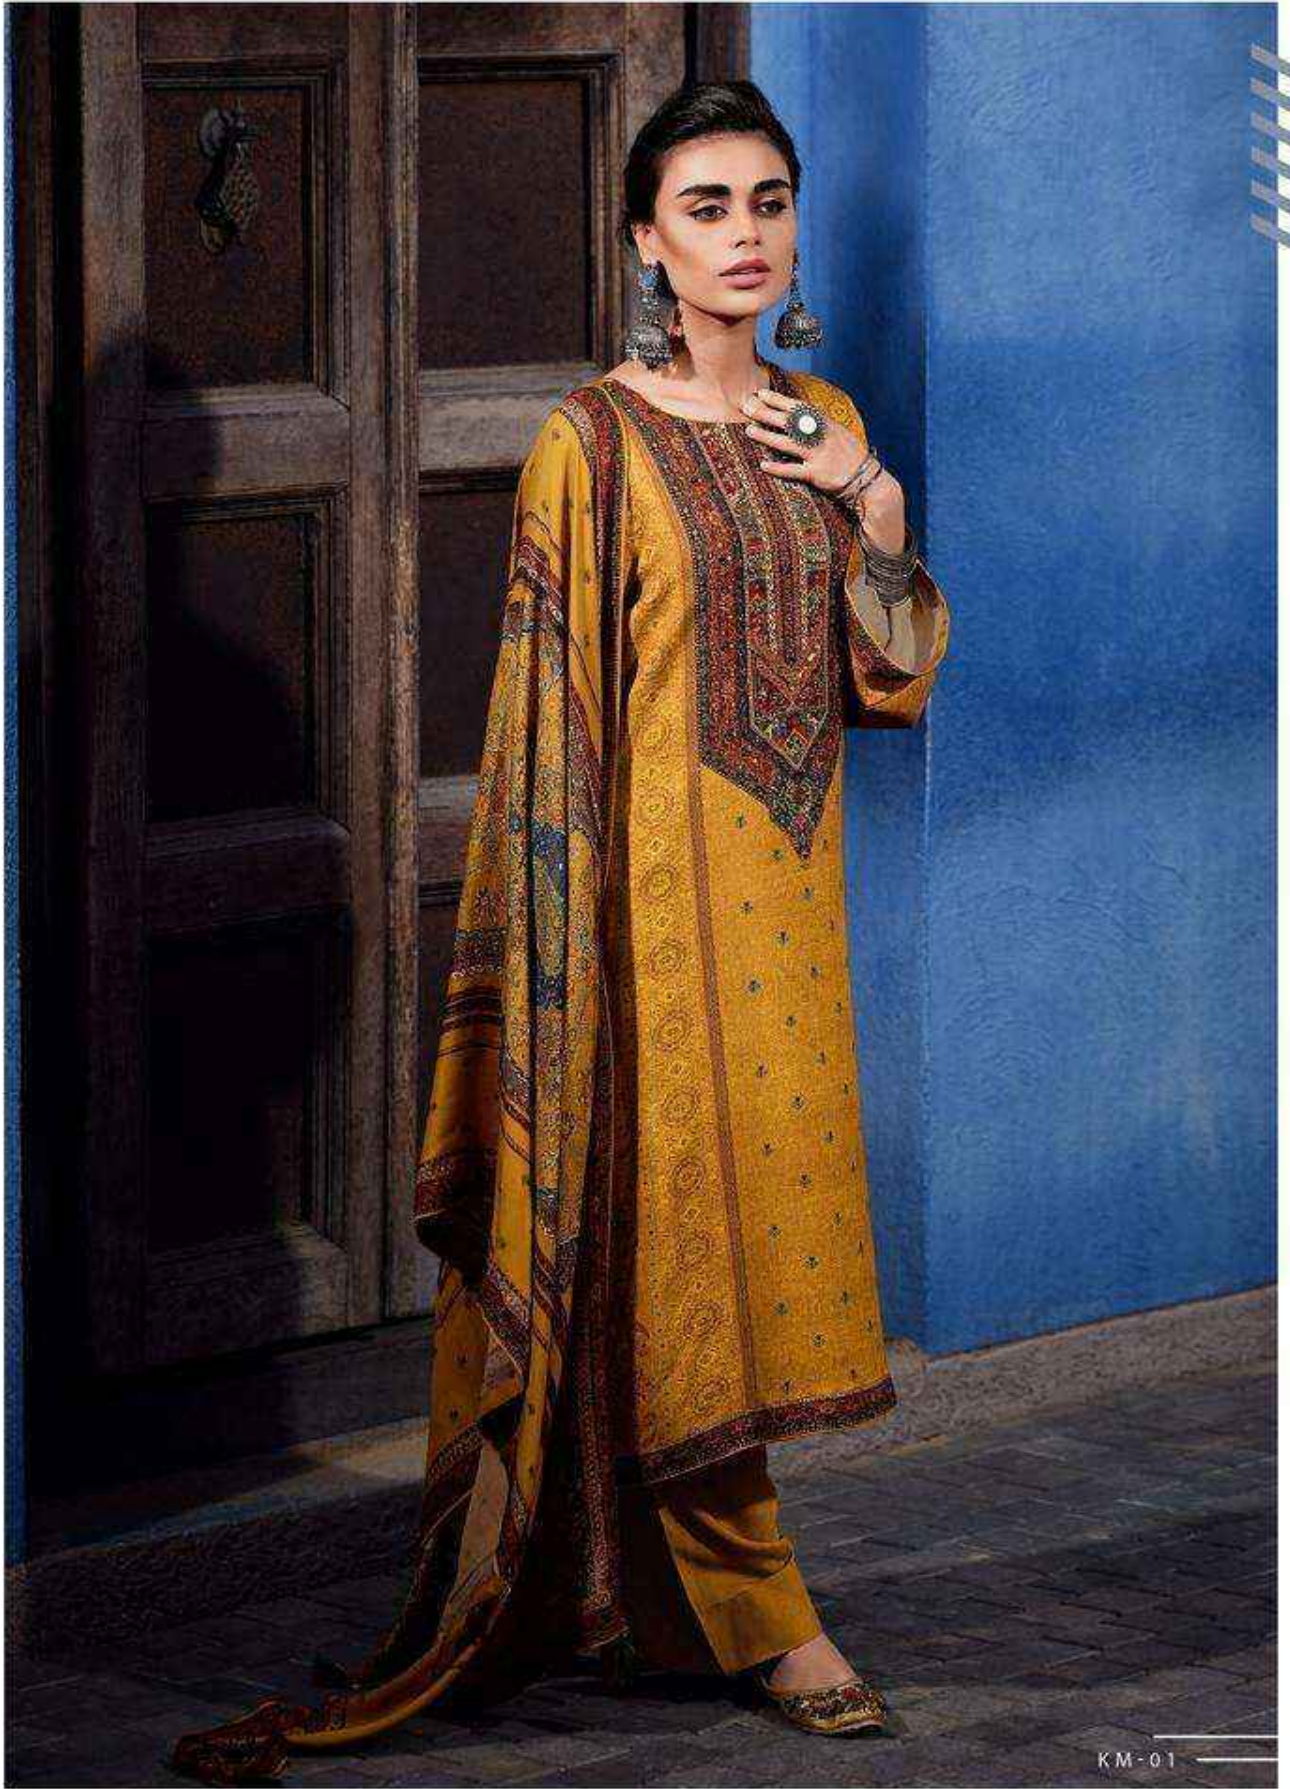

VARSHA
KILLIM

VARSHA
KILLIM

DESIGN	PRICE	DESCRIPTION
KM - 01	2080/-	
KM - 02	2080/--	
KM - 03	2080/-	TOP PASHMINA SILK DIGITALLY PRINTED WITH VINTAGE HANDWORK STYLE
KM - 04	2080/-	DUPATTA PASHMINA SILK DIGITALLY PRINTED
KM - 05	2080/-	BOTTOM PASHMINA SILK SOLID
KM - 06	2080/-	

TOTAL AMOUNT : 12,480/-+GST
TOTAL PIECES : 6

VARSHA
KILLIM

KM-01

KM-02

KM-03

KM-04

KM-05

KM-01