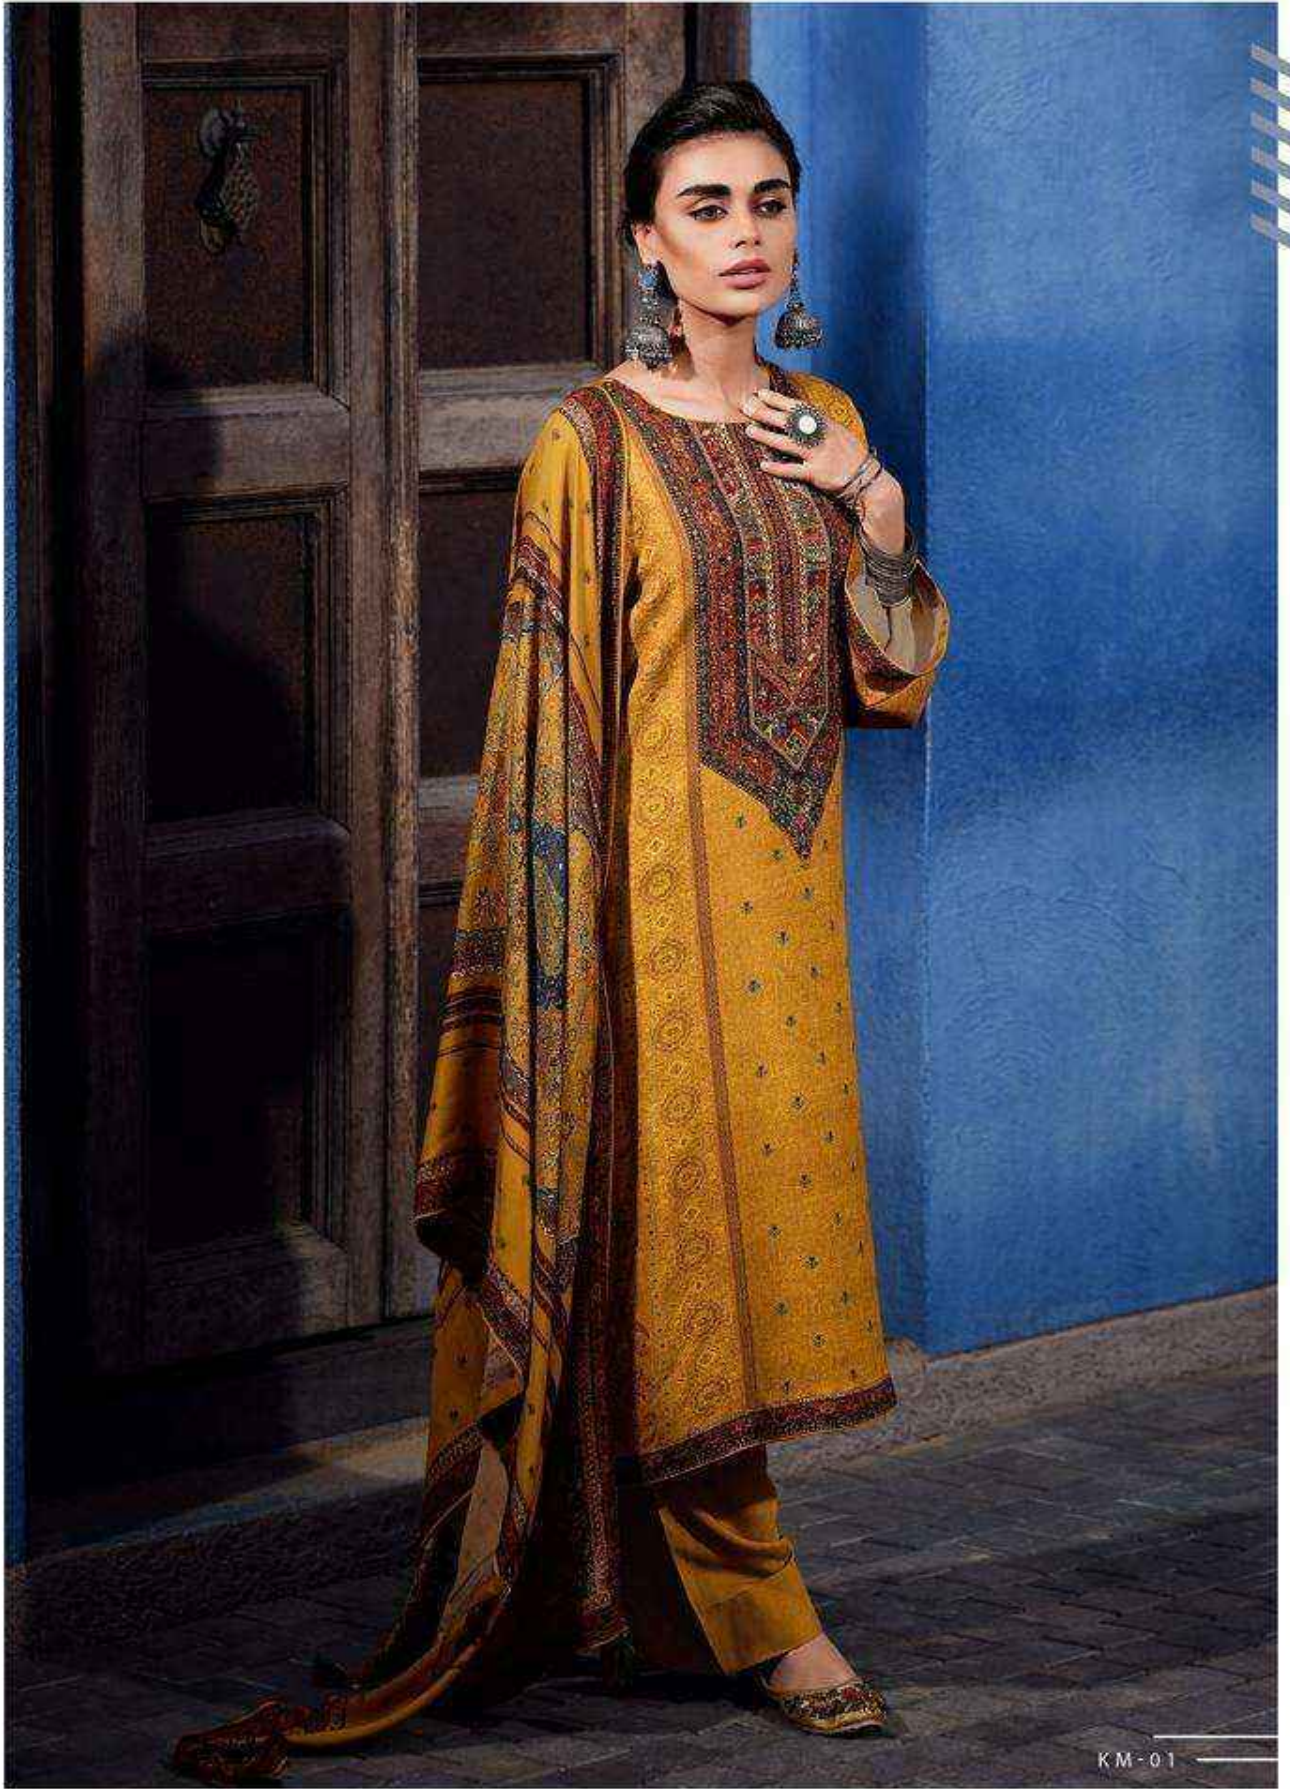

VARSHA  
KILLIM

VARSHA  
KILLIM

DESIGN	PRICE	DESCRIPTION
KM - 01	2080/-	
KM - 02	2080/--	
KM - 03	2080/-	TOP PASHMINA SILK DIGITALLY PRINTED WITH VINTAGE HANDWORK STYLE
KM - 04	2080/-	DUPATTA PASHMINA SILK DIGITALLY PRINTED
KM - 05	2080/-	BOTTOM PASHMINA SILK SOLID
KM - 06	2080/-	

TOTAL AMOUNT : 12,480/-+GST  
TOTAL PIECES : 6

VARSHA  
KILLIM

KM-01

KM-02

KM-03

KM-04

KM-05

KM-01