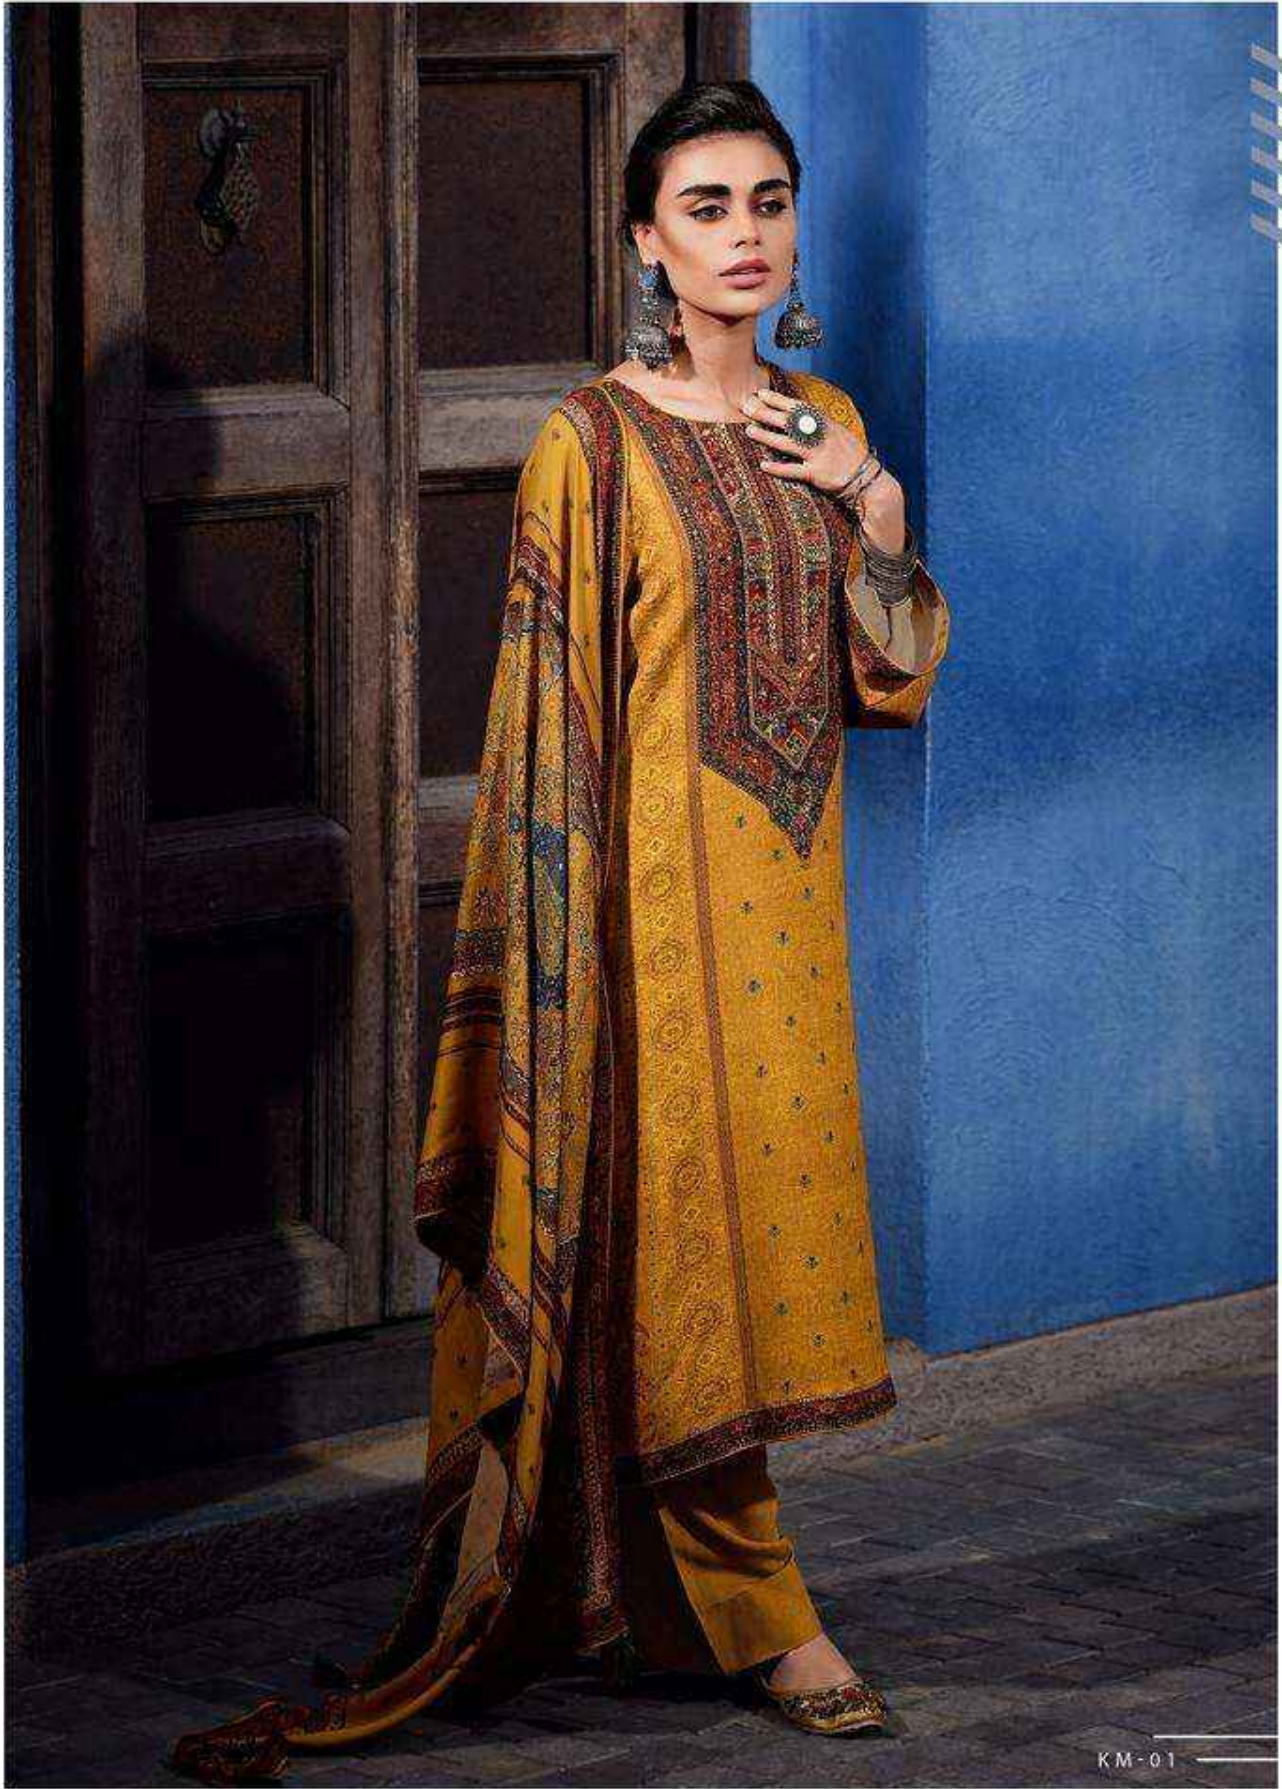

VARSHA
KILLIM

VARSHA
KILLIM

DESIGN	PRICE	DESCRIPTION
KM - 01	2080/-	
KM - 02	2080/--	
KM - 03	2080/-	TOP PASHMINA SILK DIGITALLY PRINTED WITH VINTAGE HANDWORK STYLE
KM - 04	2080/-	DUPATTA PASHMINA SILK DIGITALLY PRINTED
KM - 05	2080/-	BOTTOM PASHMINA SILK SOLID
KM - 06	2080/-	

TOTAL AMOUNT : 12,480/-+GST
TOTAL PIECES : 6

VARSHA
KILLIM

KM-01

KM-02

KM-03

KM-04

KM-05

KM-01